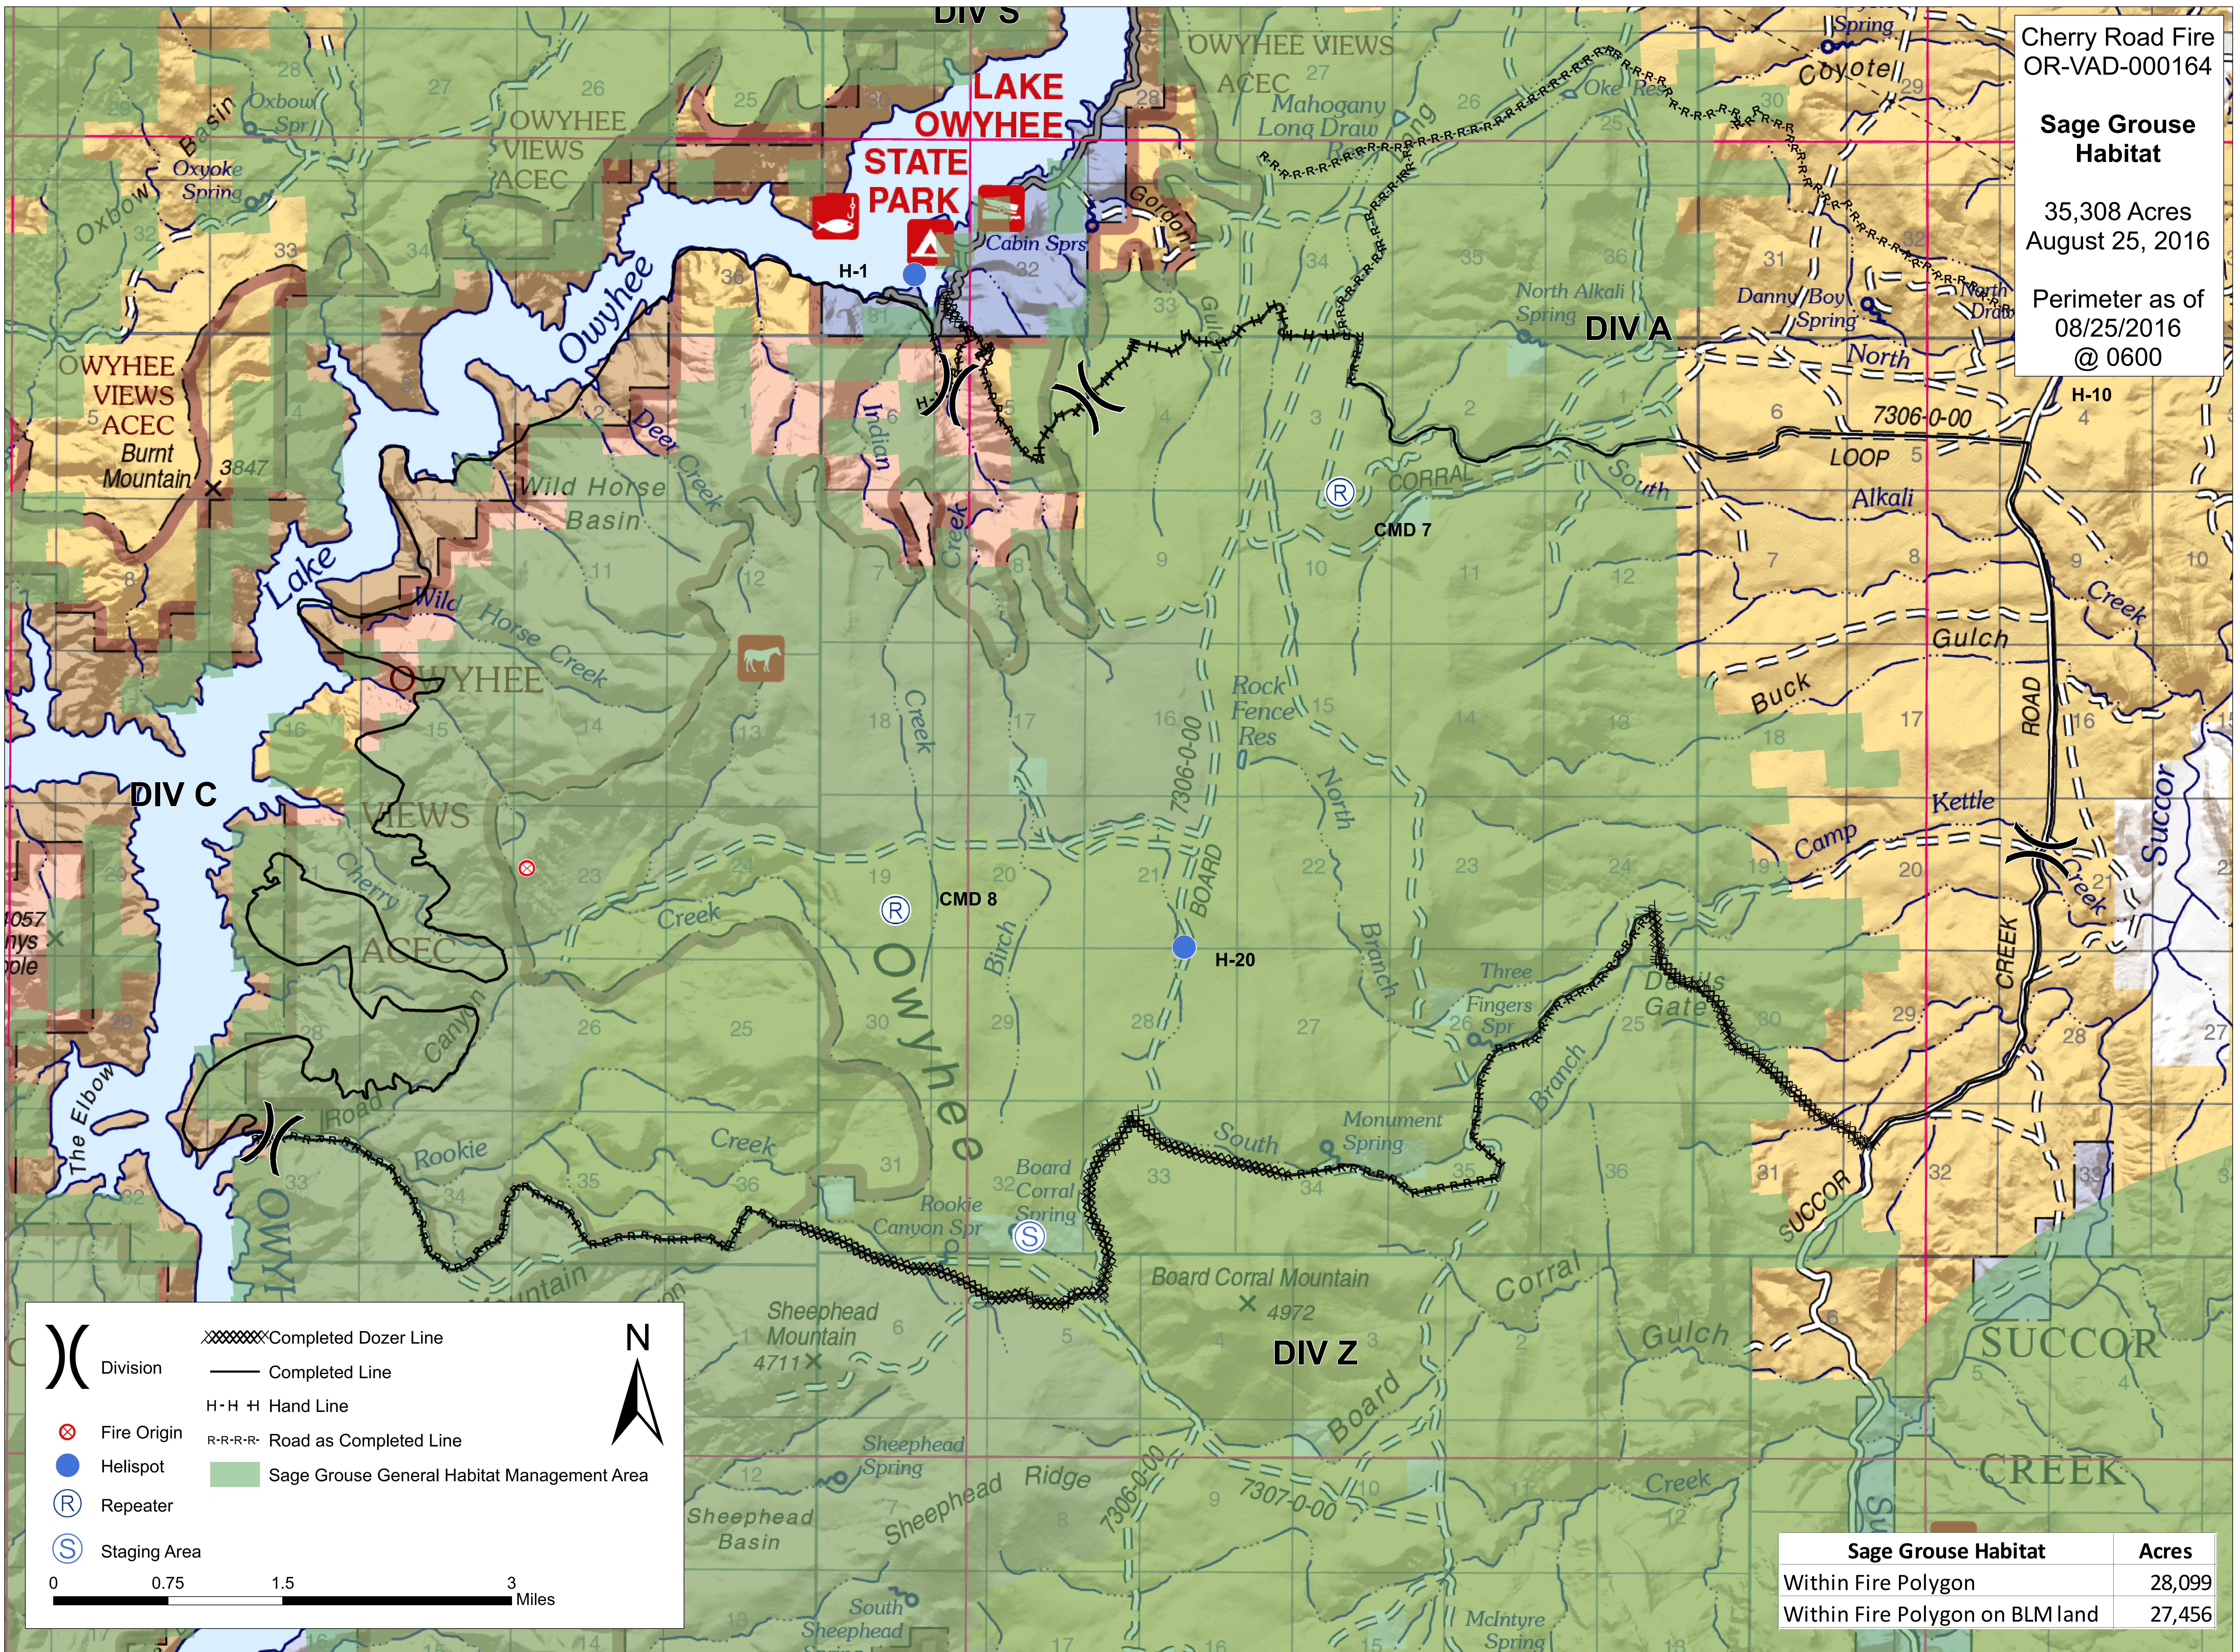

Cherry Road Fire  
OR-VAD-000164

**Sage Grouse  
Habitat**

35,308 Acres  
August 25, 2016

Perimeter as of  
08/25/2016  
@ 0600

Sage Grouse Habitat	Acres
Within Fire Polygon	28,099
Within Fire Polygon on BLM land	27,456