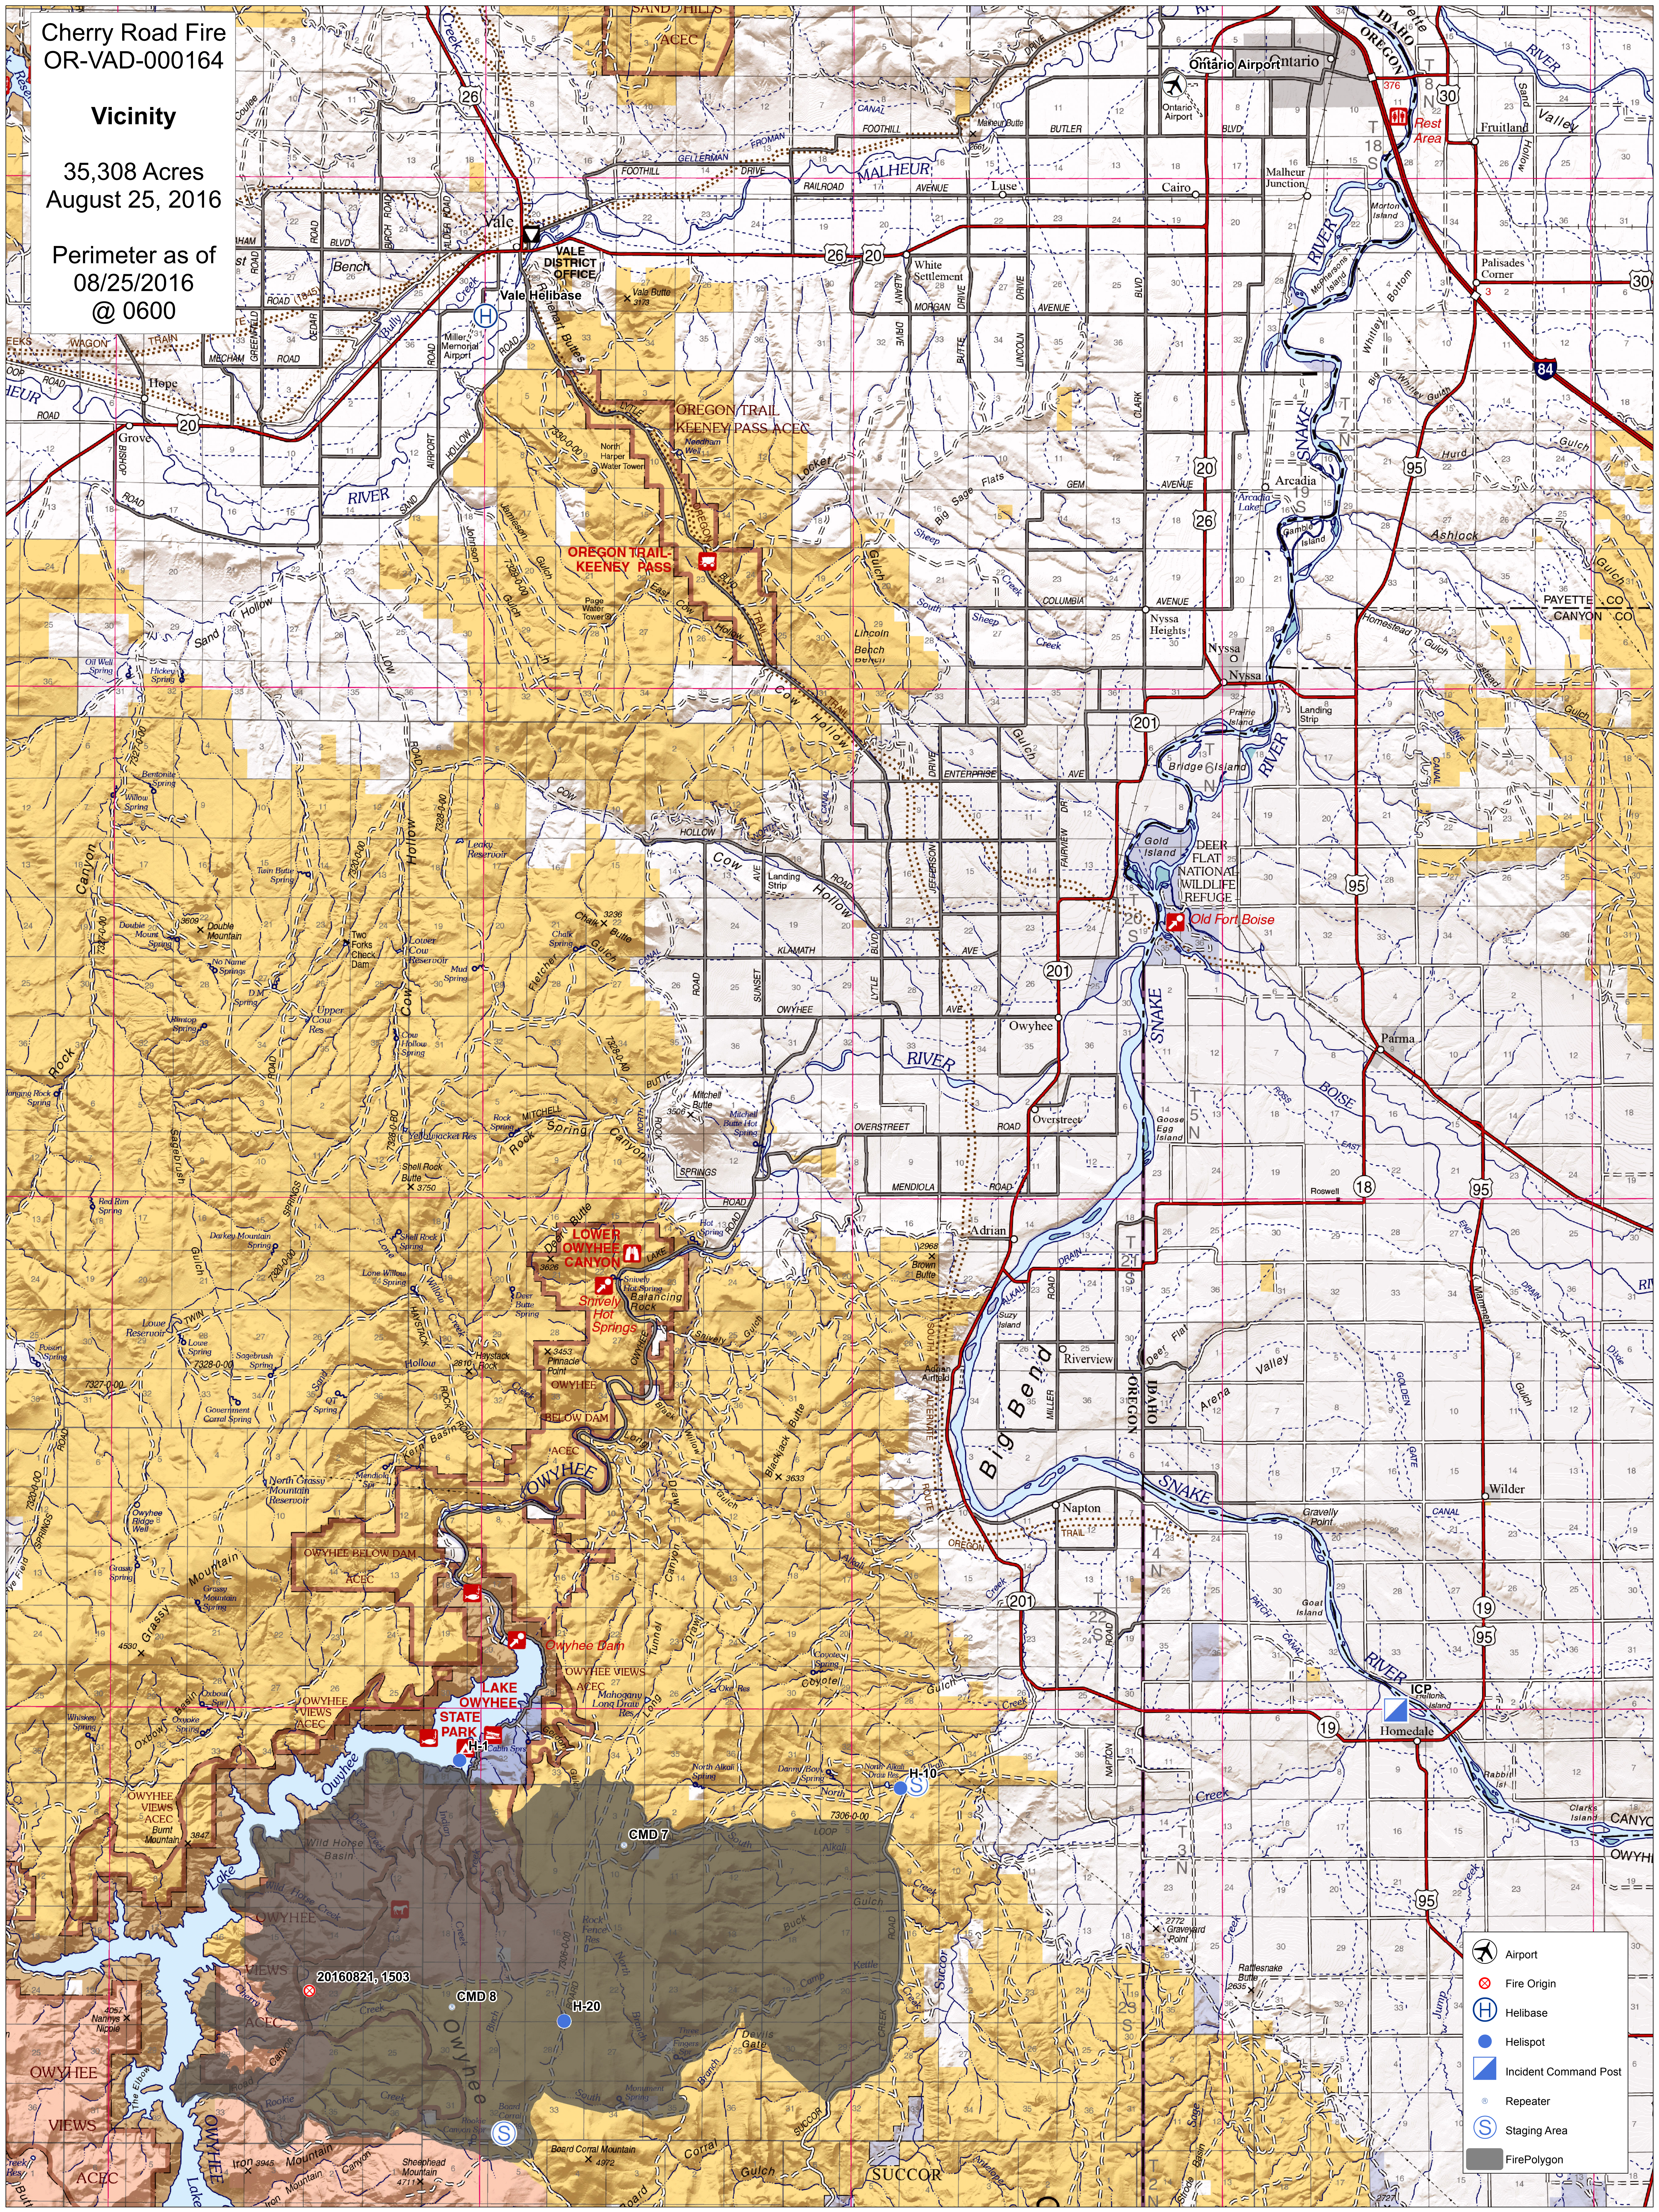

Cherry Road Fire
OR-VAD-000164

Vicinity

35,308 Acres
August 25, 2016

Perimeter as of
08/25/2016
@ 0600

- Airport
- Fire Origin
- Helibase
- Helispot
- Incident Command Post
- Repeater
- Staging Area
- Fire Polygon