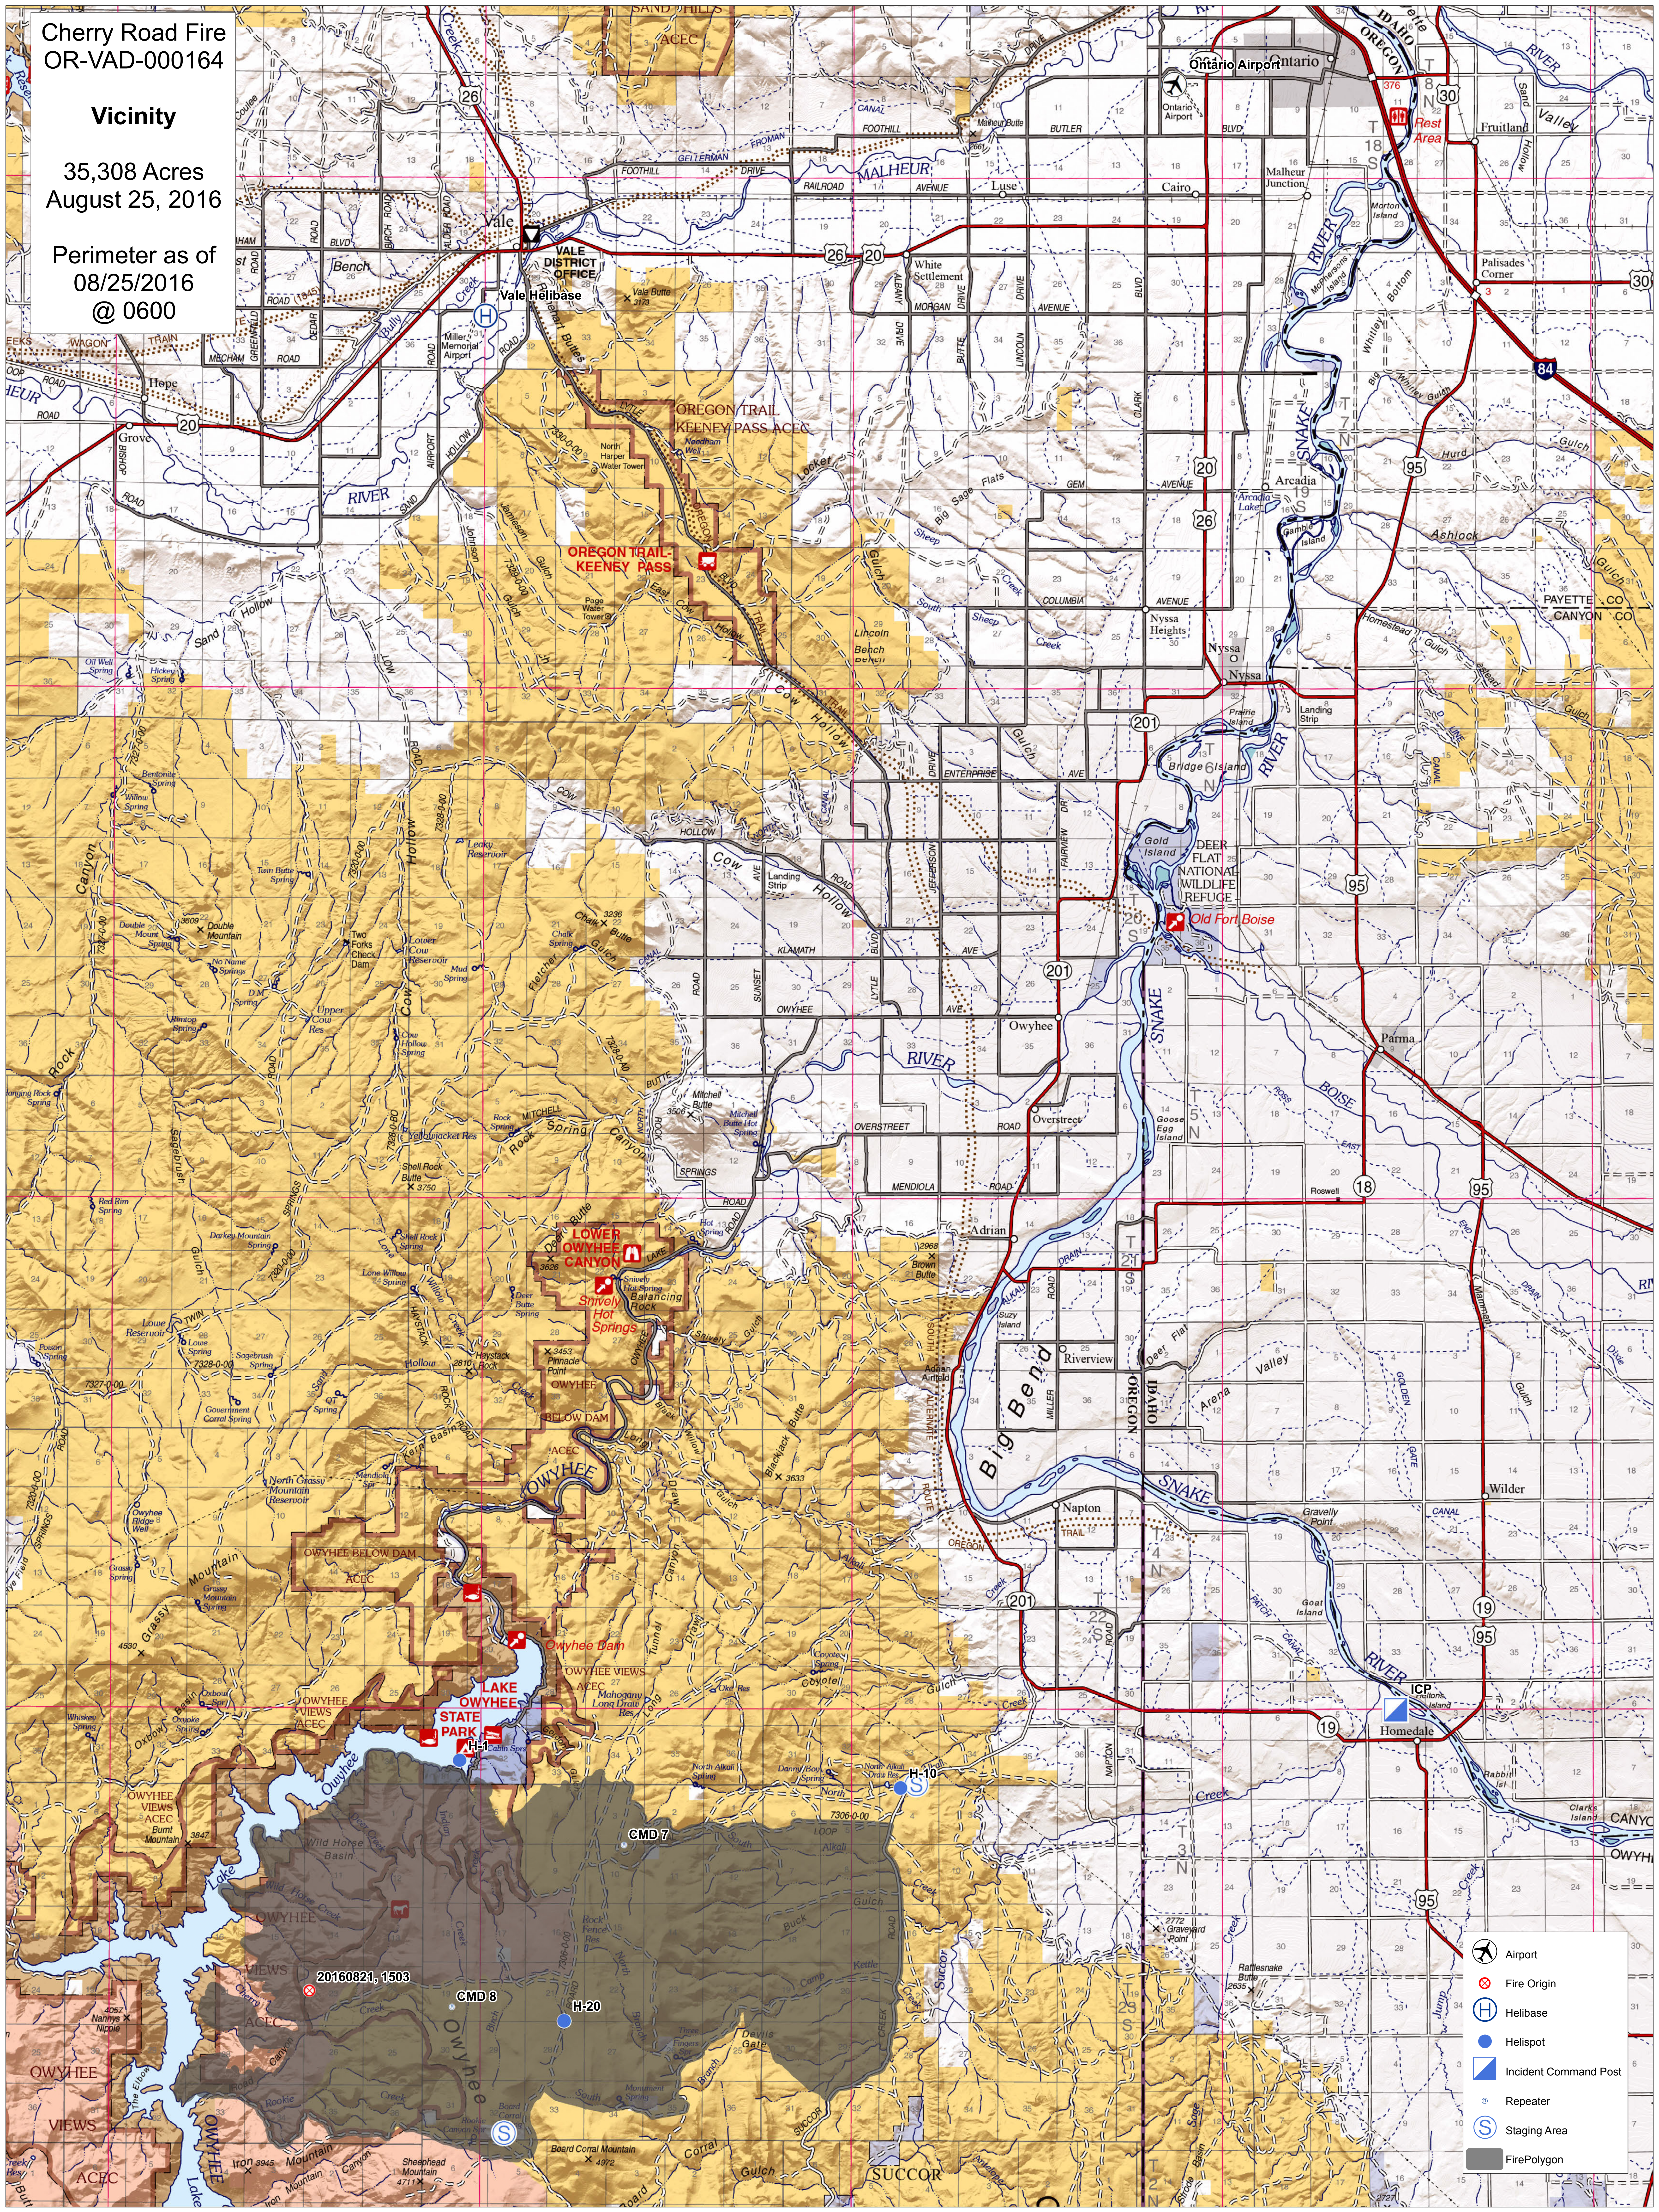

Cherry Road Fire
OR-VAD-000164

Vicinity

35,308 Acres
August 25, 2016

Perimeter as of
08/25/2016
@ 0600

- Airport
- Fire Origin
- Helibase
- Helispot
- Incident Command Post
- Repeater
- Staging Area
- Fire Polygon