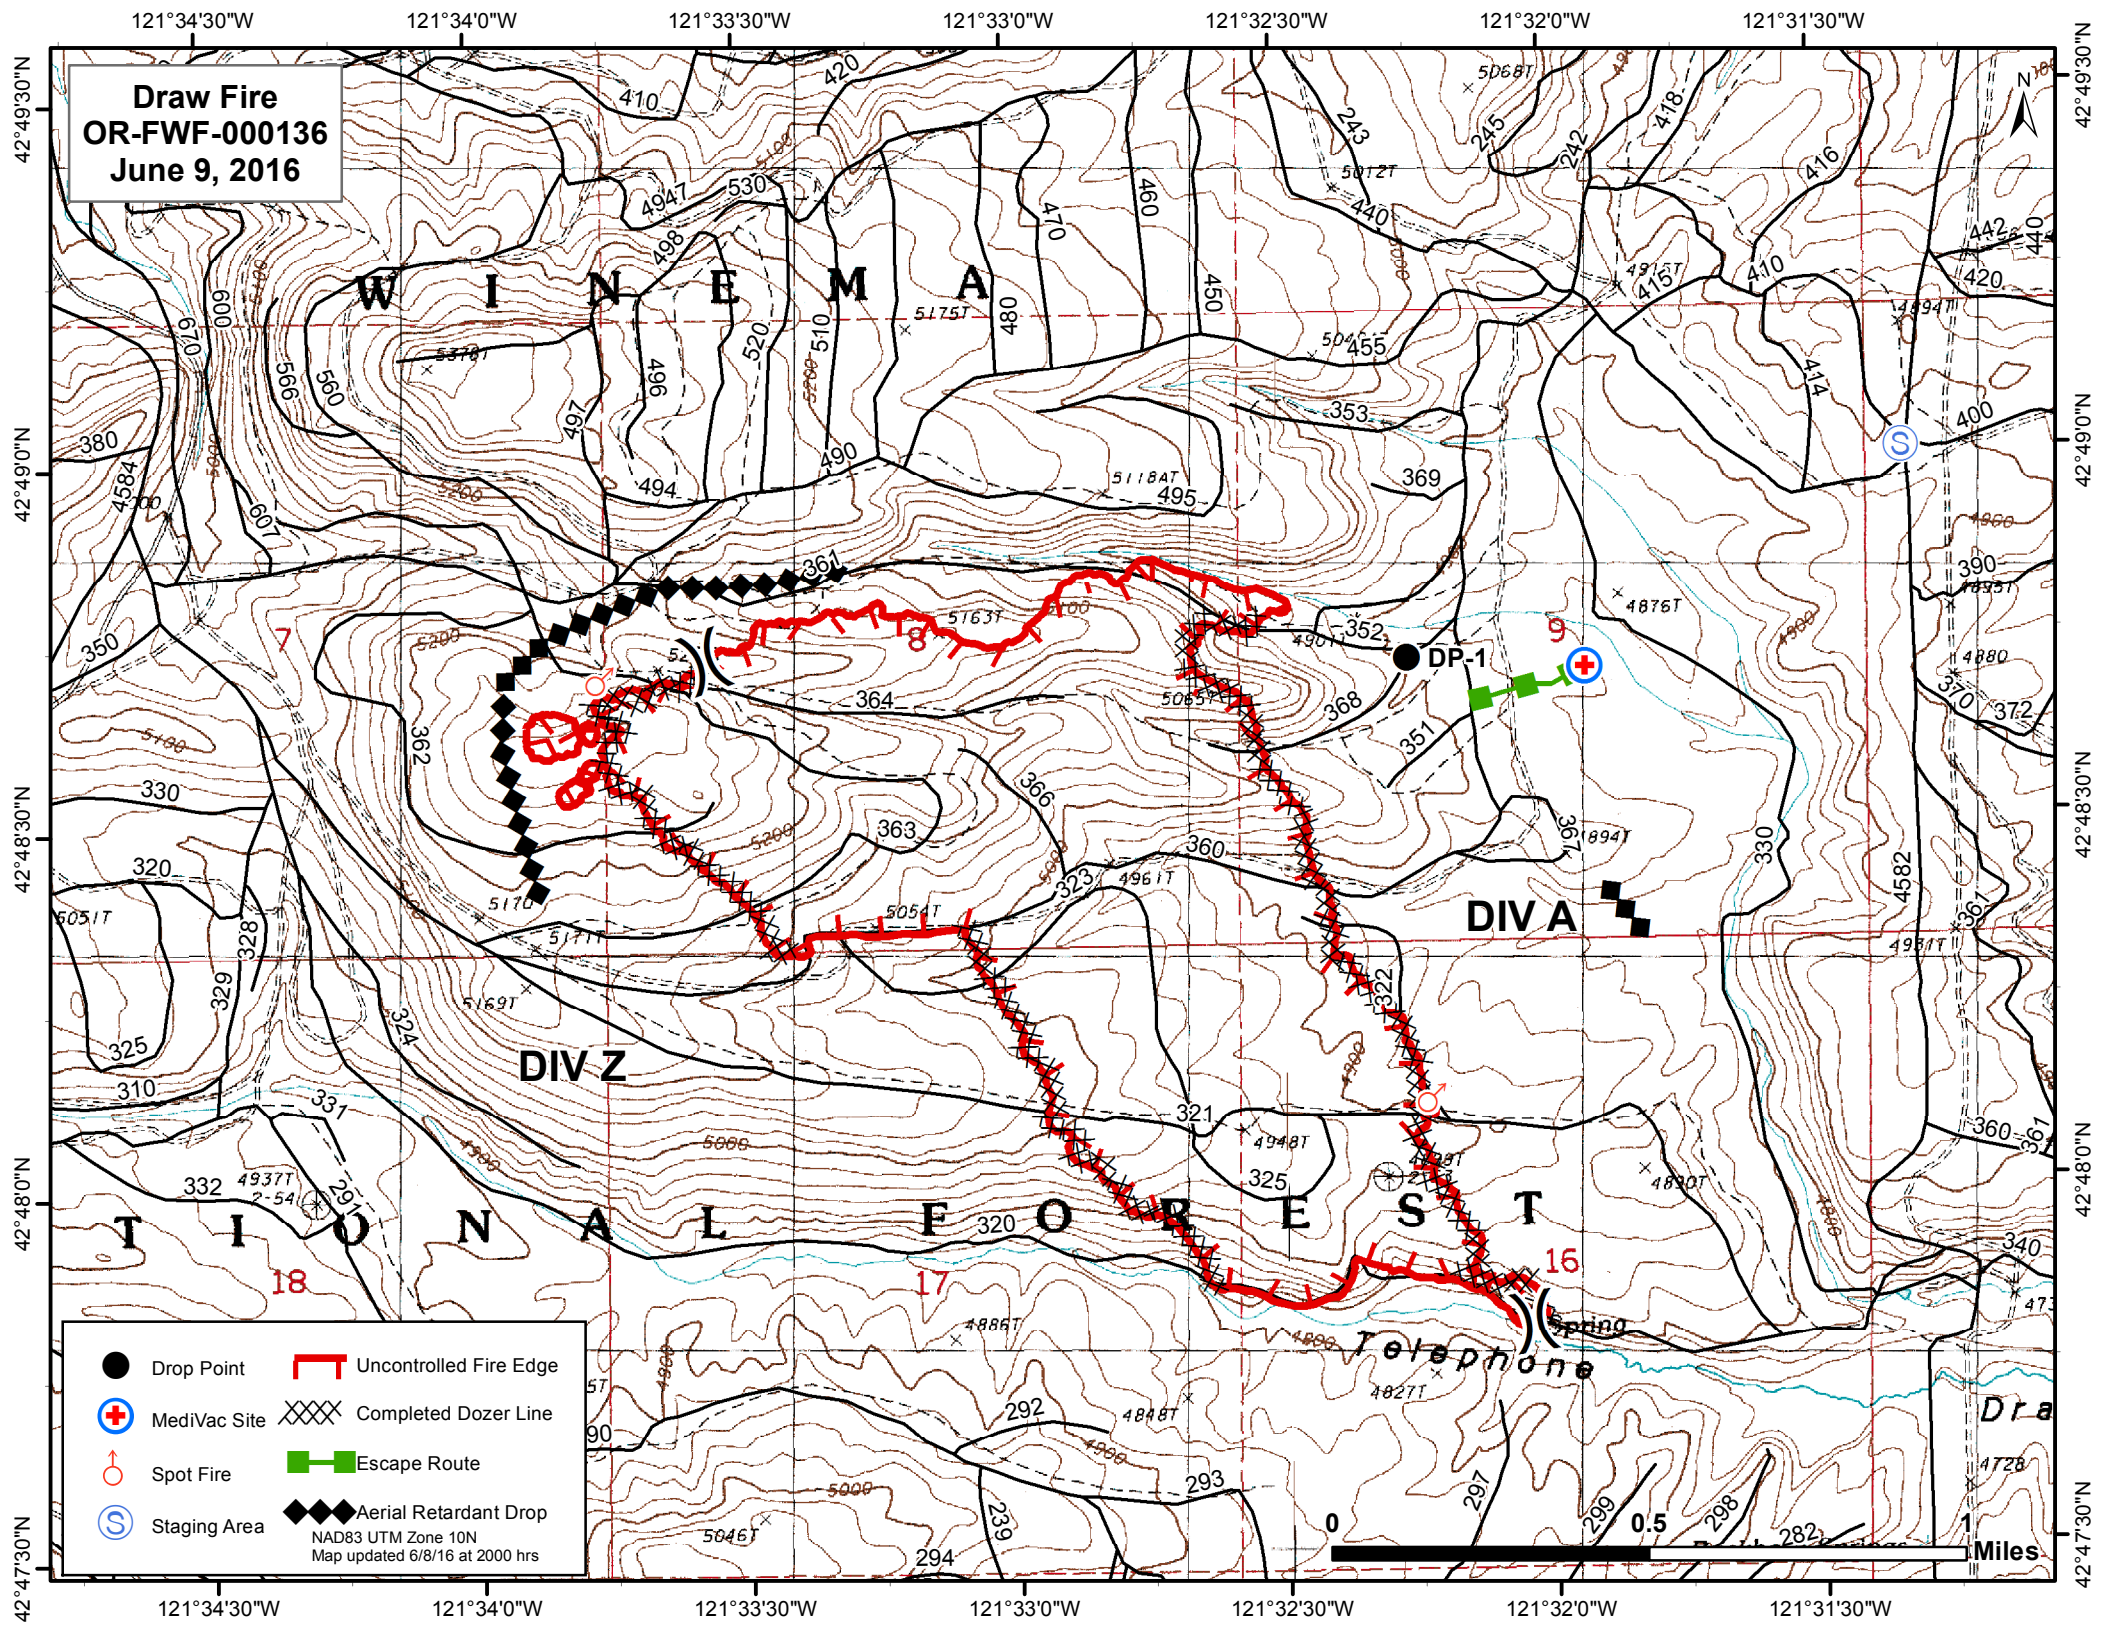

Draw Fire
OR-FWF-000136
June 9, 2016

- Drop Point
 - ⊕ MediVac Site
 - ⊕ Spot Fire
 - Ⓢ Staging Area
 - ▬ Uncontrolled Fire Edge
 - ▬ Completed Dozer Line
 - ▬ Escape Route
 - ◆ Aerial Retardant Drop
- NAD83 UTM Zone 10N
 Map updated 6/8/16 at 2000 hrs