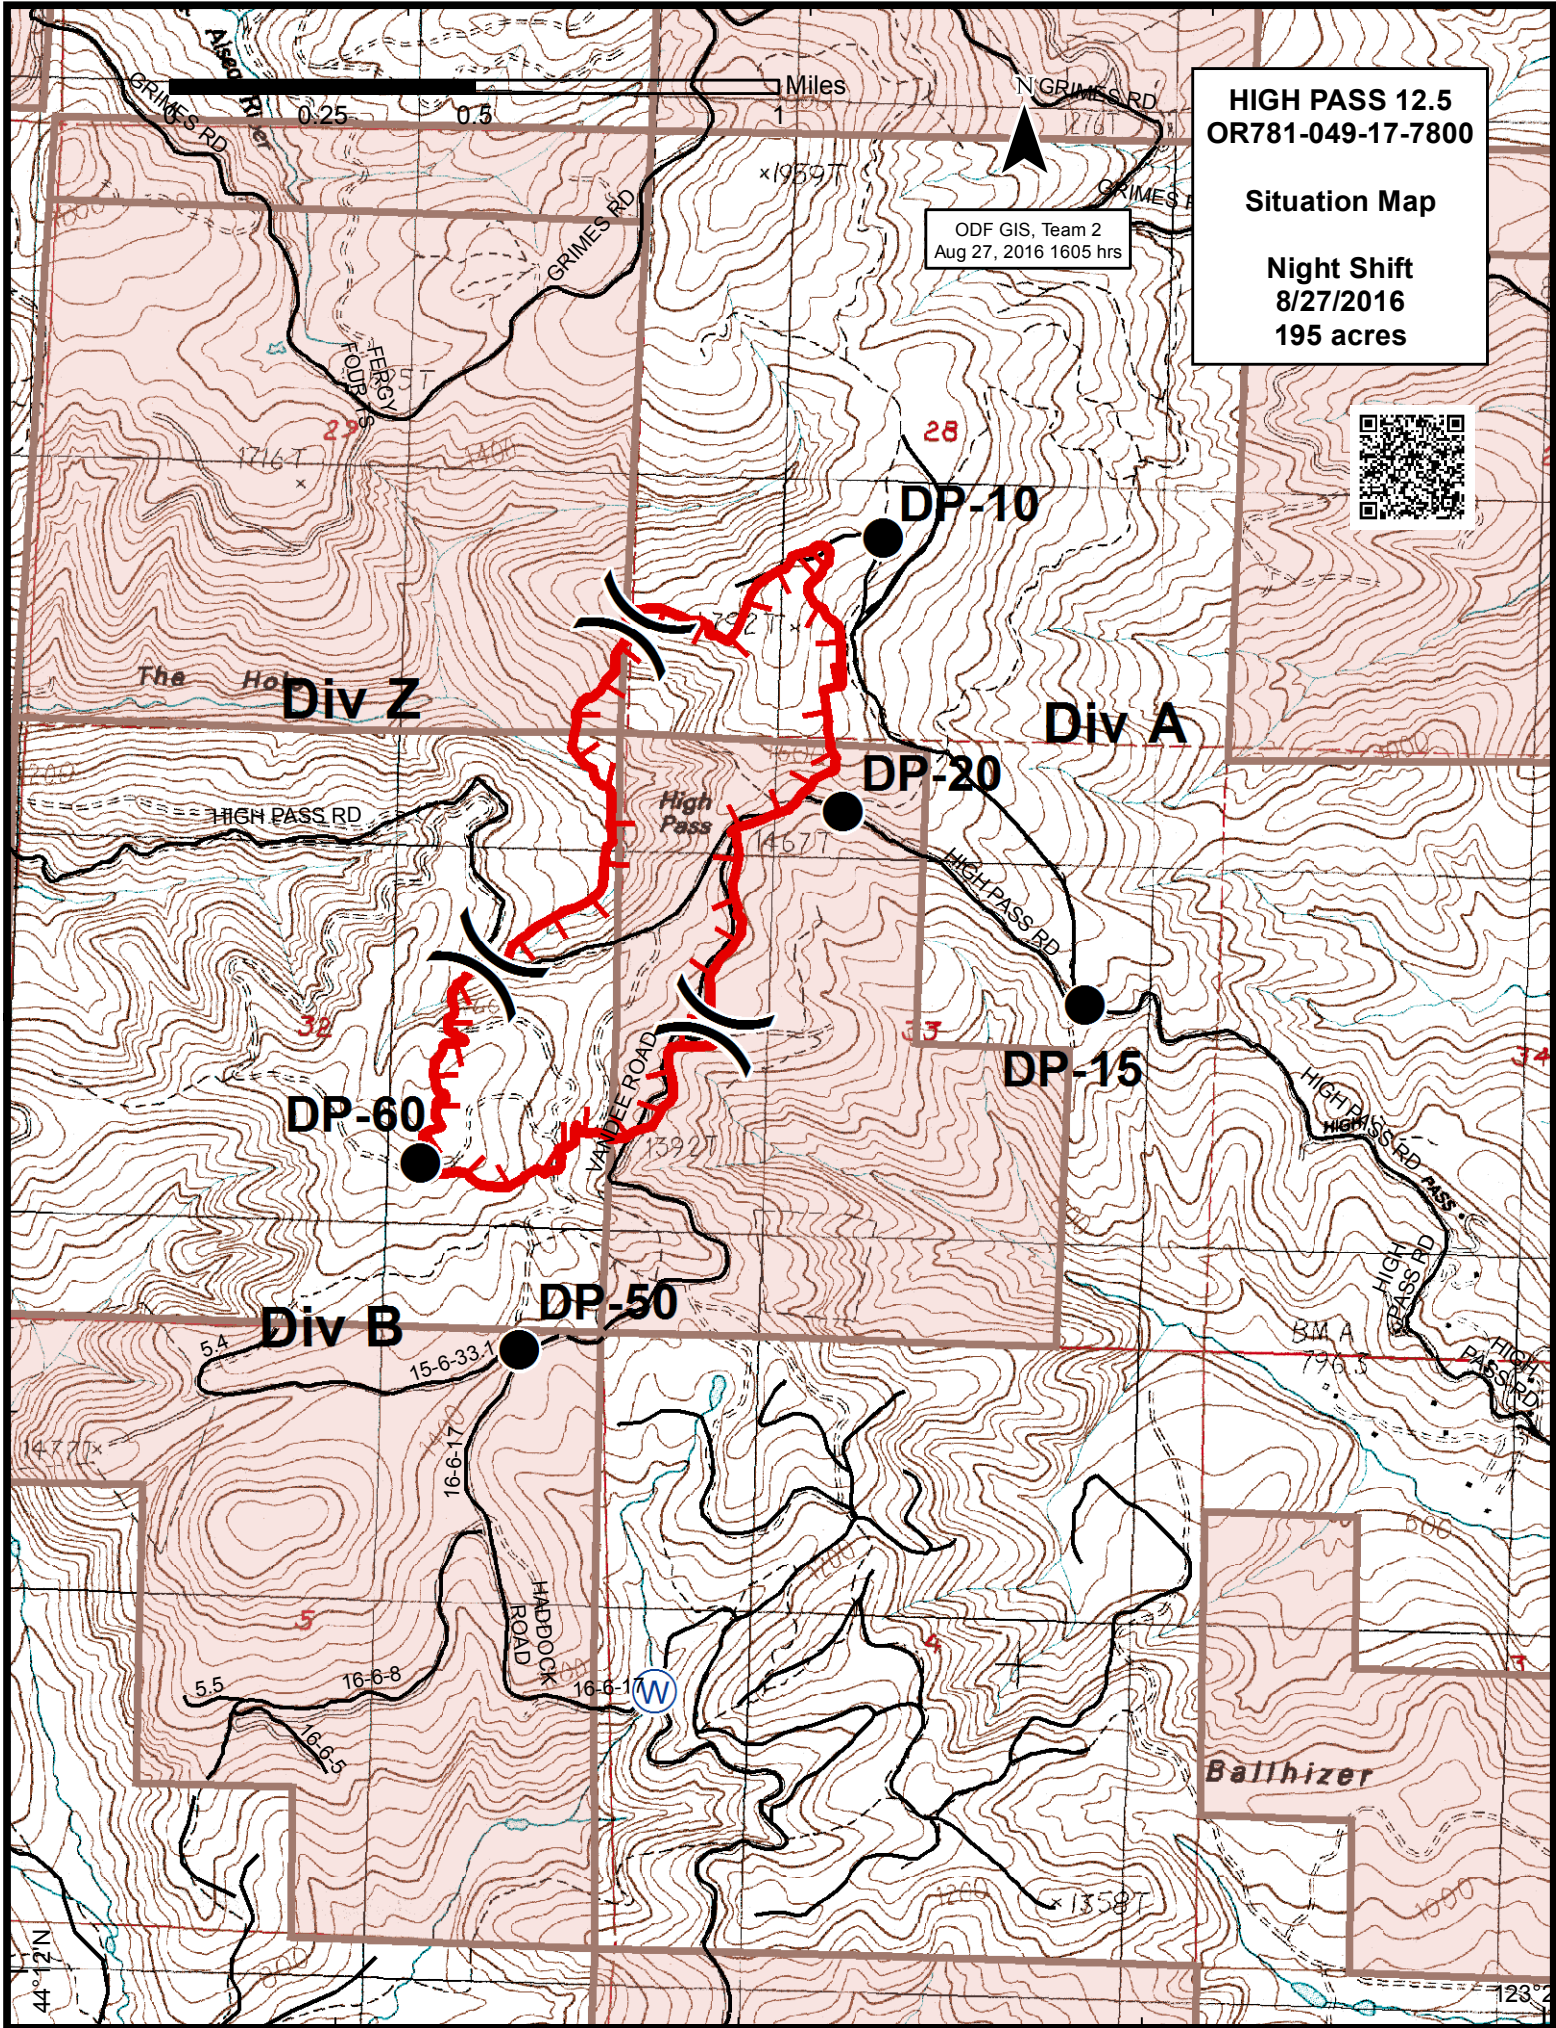

HIGH PASS 12.5
OR781-049-17-7800

Situation Map

Night Shift
8/27/2016
195 acres

ODF GIS, Team 2
Aug 27, 2016 1605 hrs

44° 12' N

123° 24' W