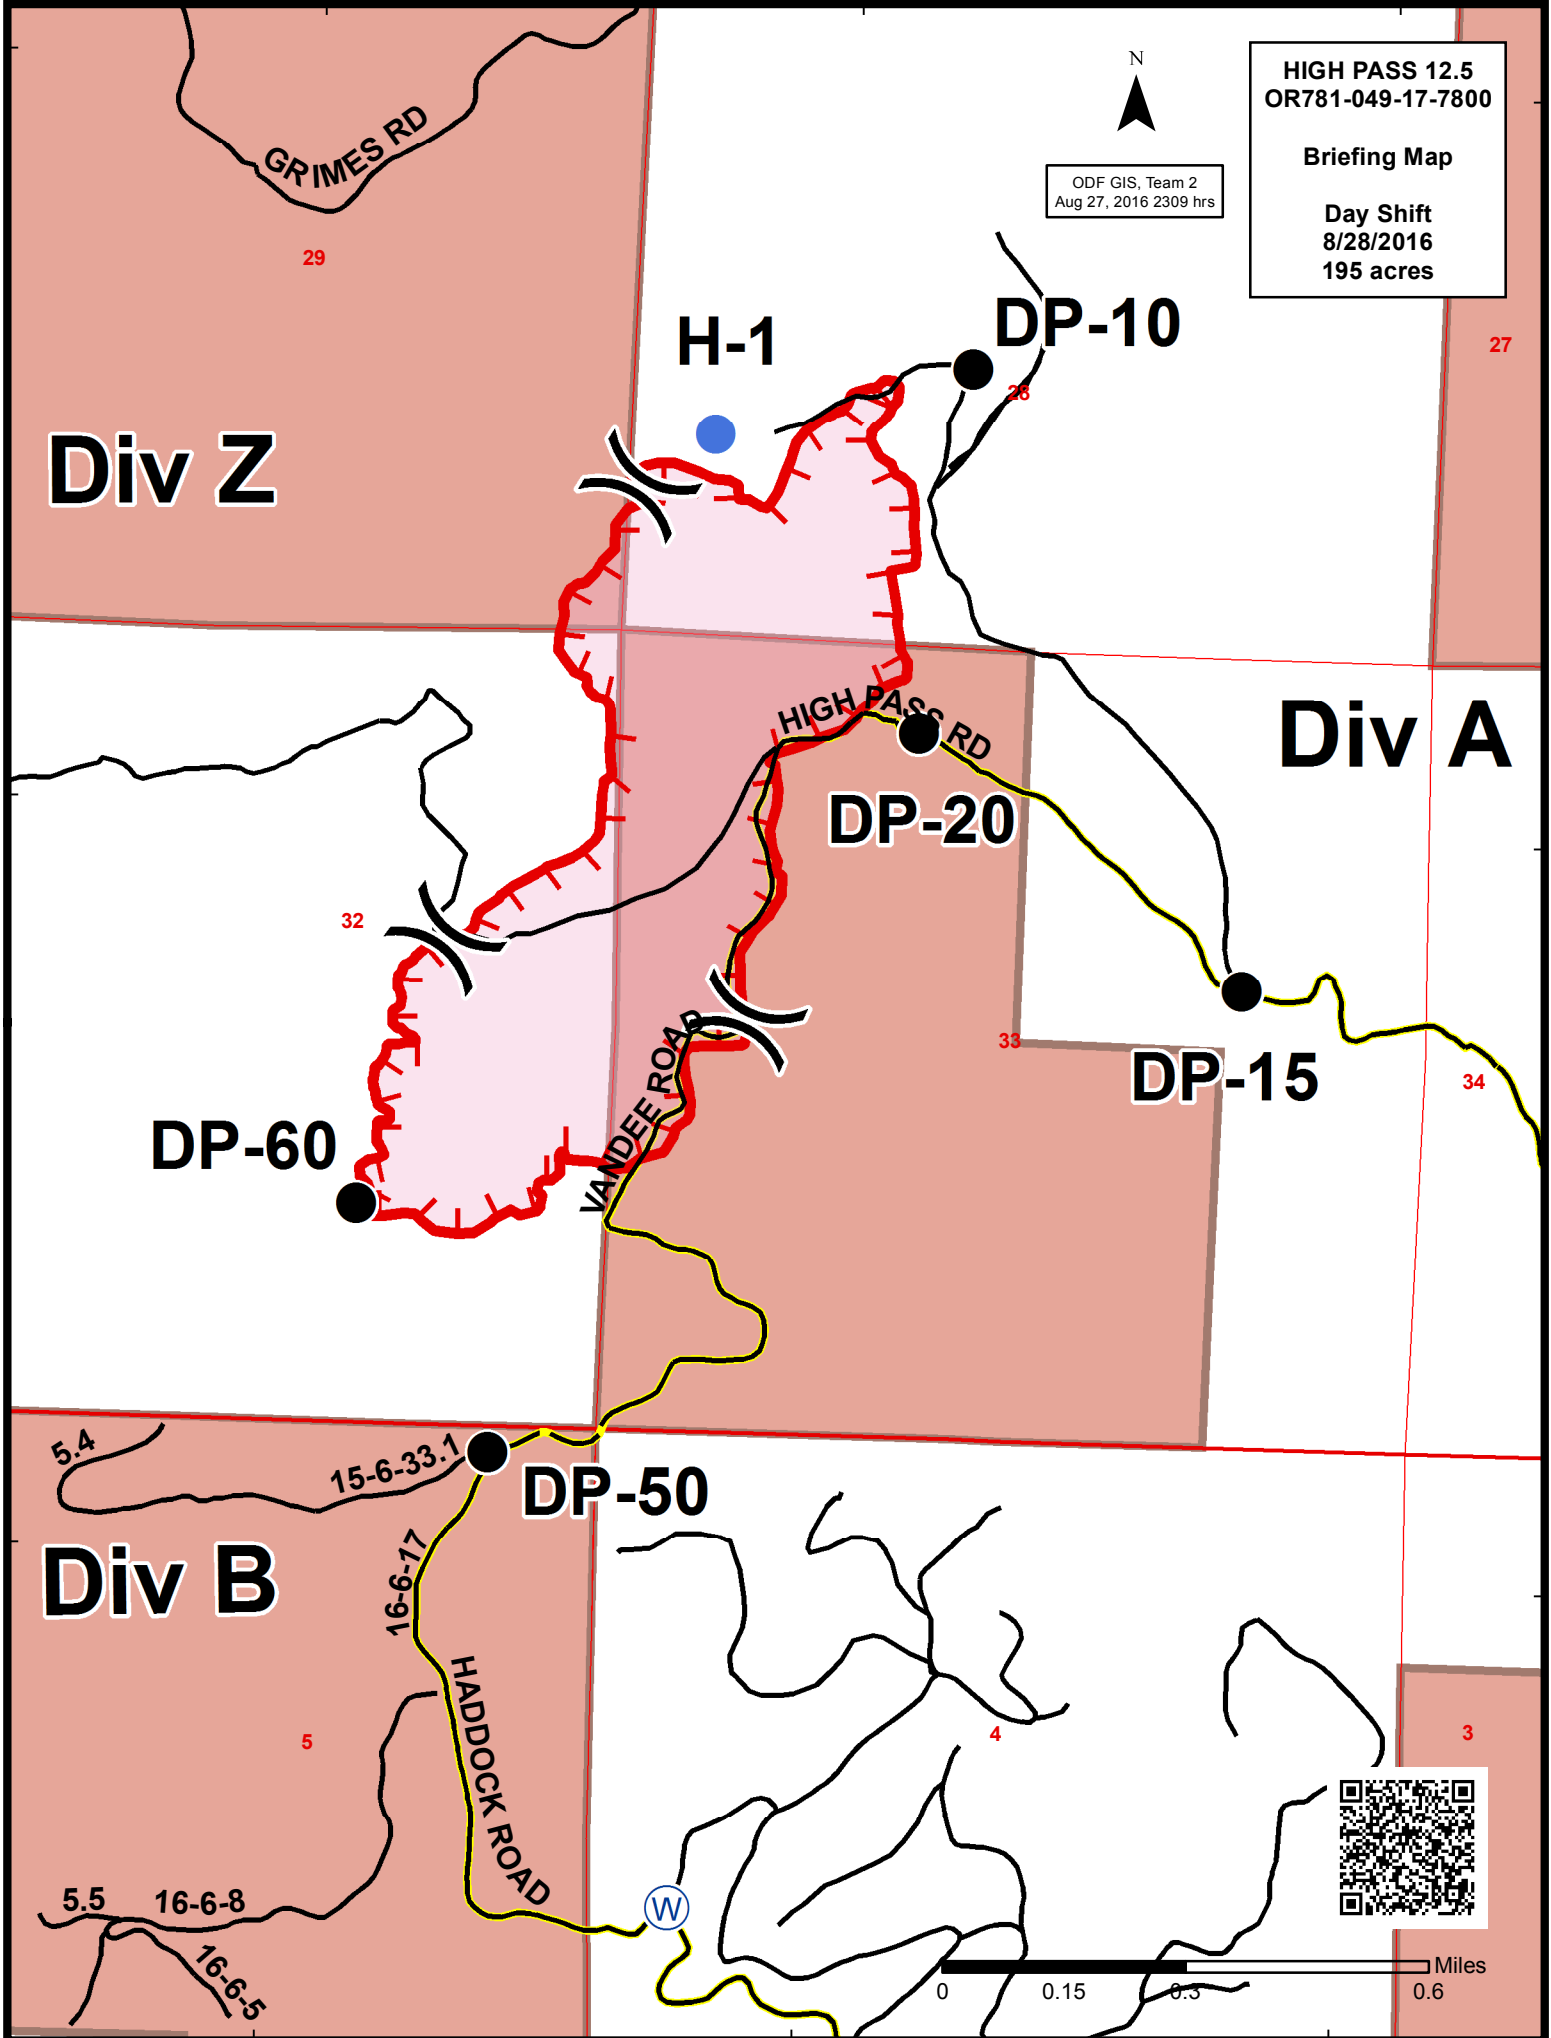

HIGH PASS 12.5  
OR781-049-17-7800

Briefing Map

Day Shift  
8/28/2016  
195 acres

ODF GIS, Team 2  
Aug 27, 2016 2309 hrs

Div Z

Div A

Div B

H-1

DP-10

DP-20

DP-60

DP-15

DP-50

GRIMES RD

HIGH PASS RD

VANDEE ROAD

HADDOCK ROAD

29

27

32

33

34

5.4

15-6-33.1

16-6-17

5.5 16-6-8

16-6-5

5

4

3