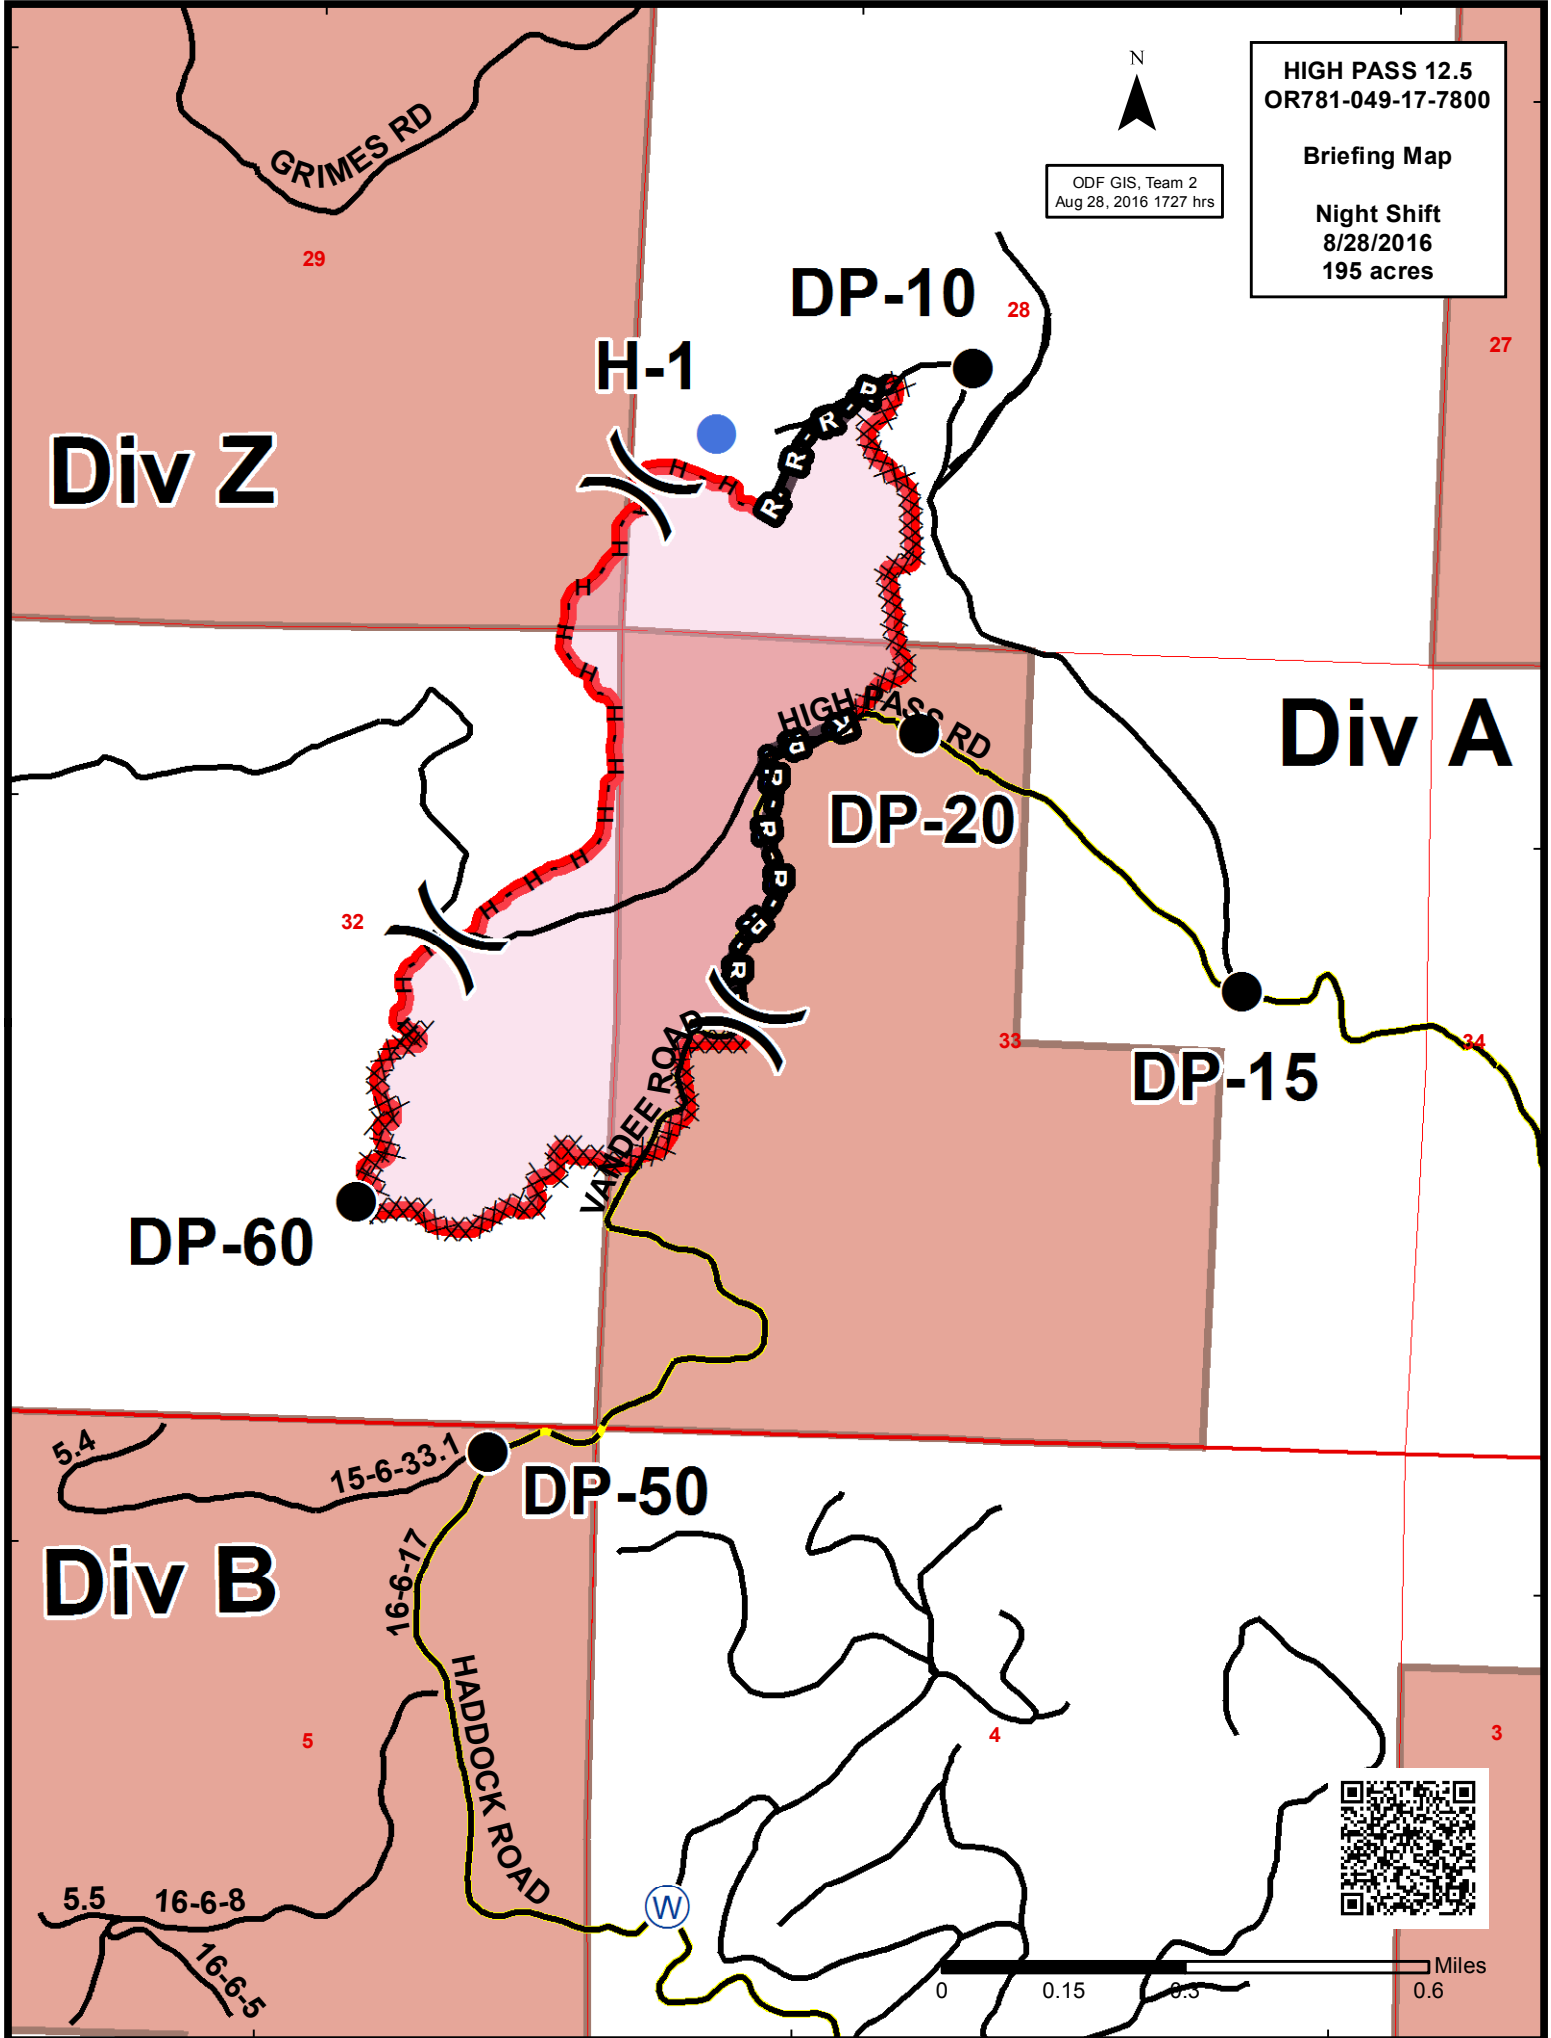

HIGH PASS 12.5  
OR781-049-17-7800

Briefing Map

Night Shift  
8/28/2016  
195 acres

ODF GIS, Team 2  
Aug 28, 2016 1727 hrs

Div Z

Div A

Div B

GRIMES RD

HIGH PASS RD

VANDEE ROAD

HADDOCK ROAD

DP-10

H-1

DP-20

DP-15

DP-60

DP-50