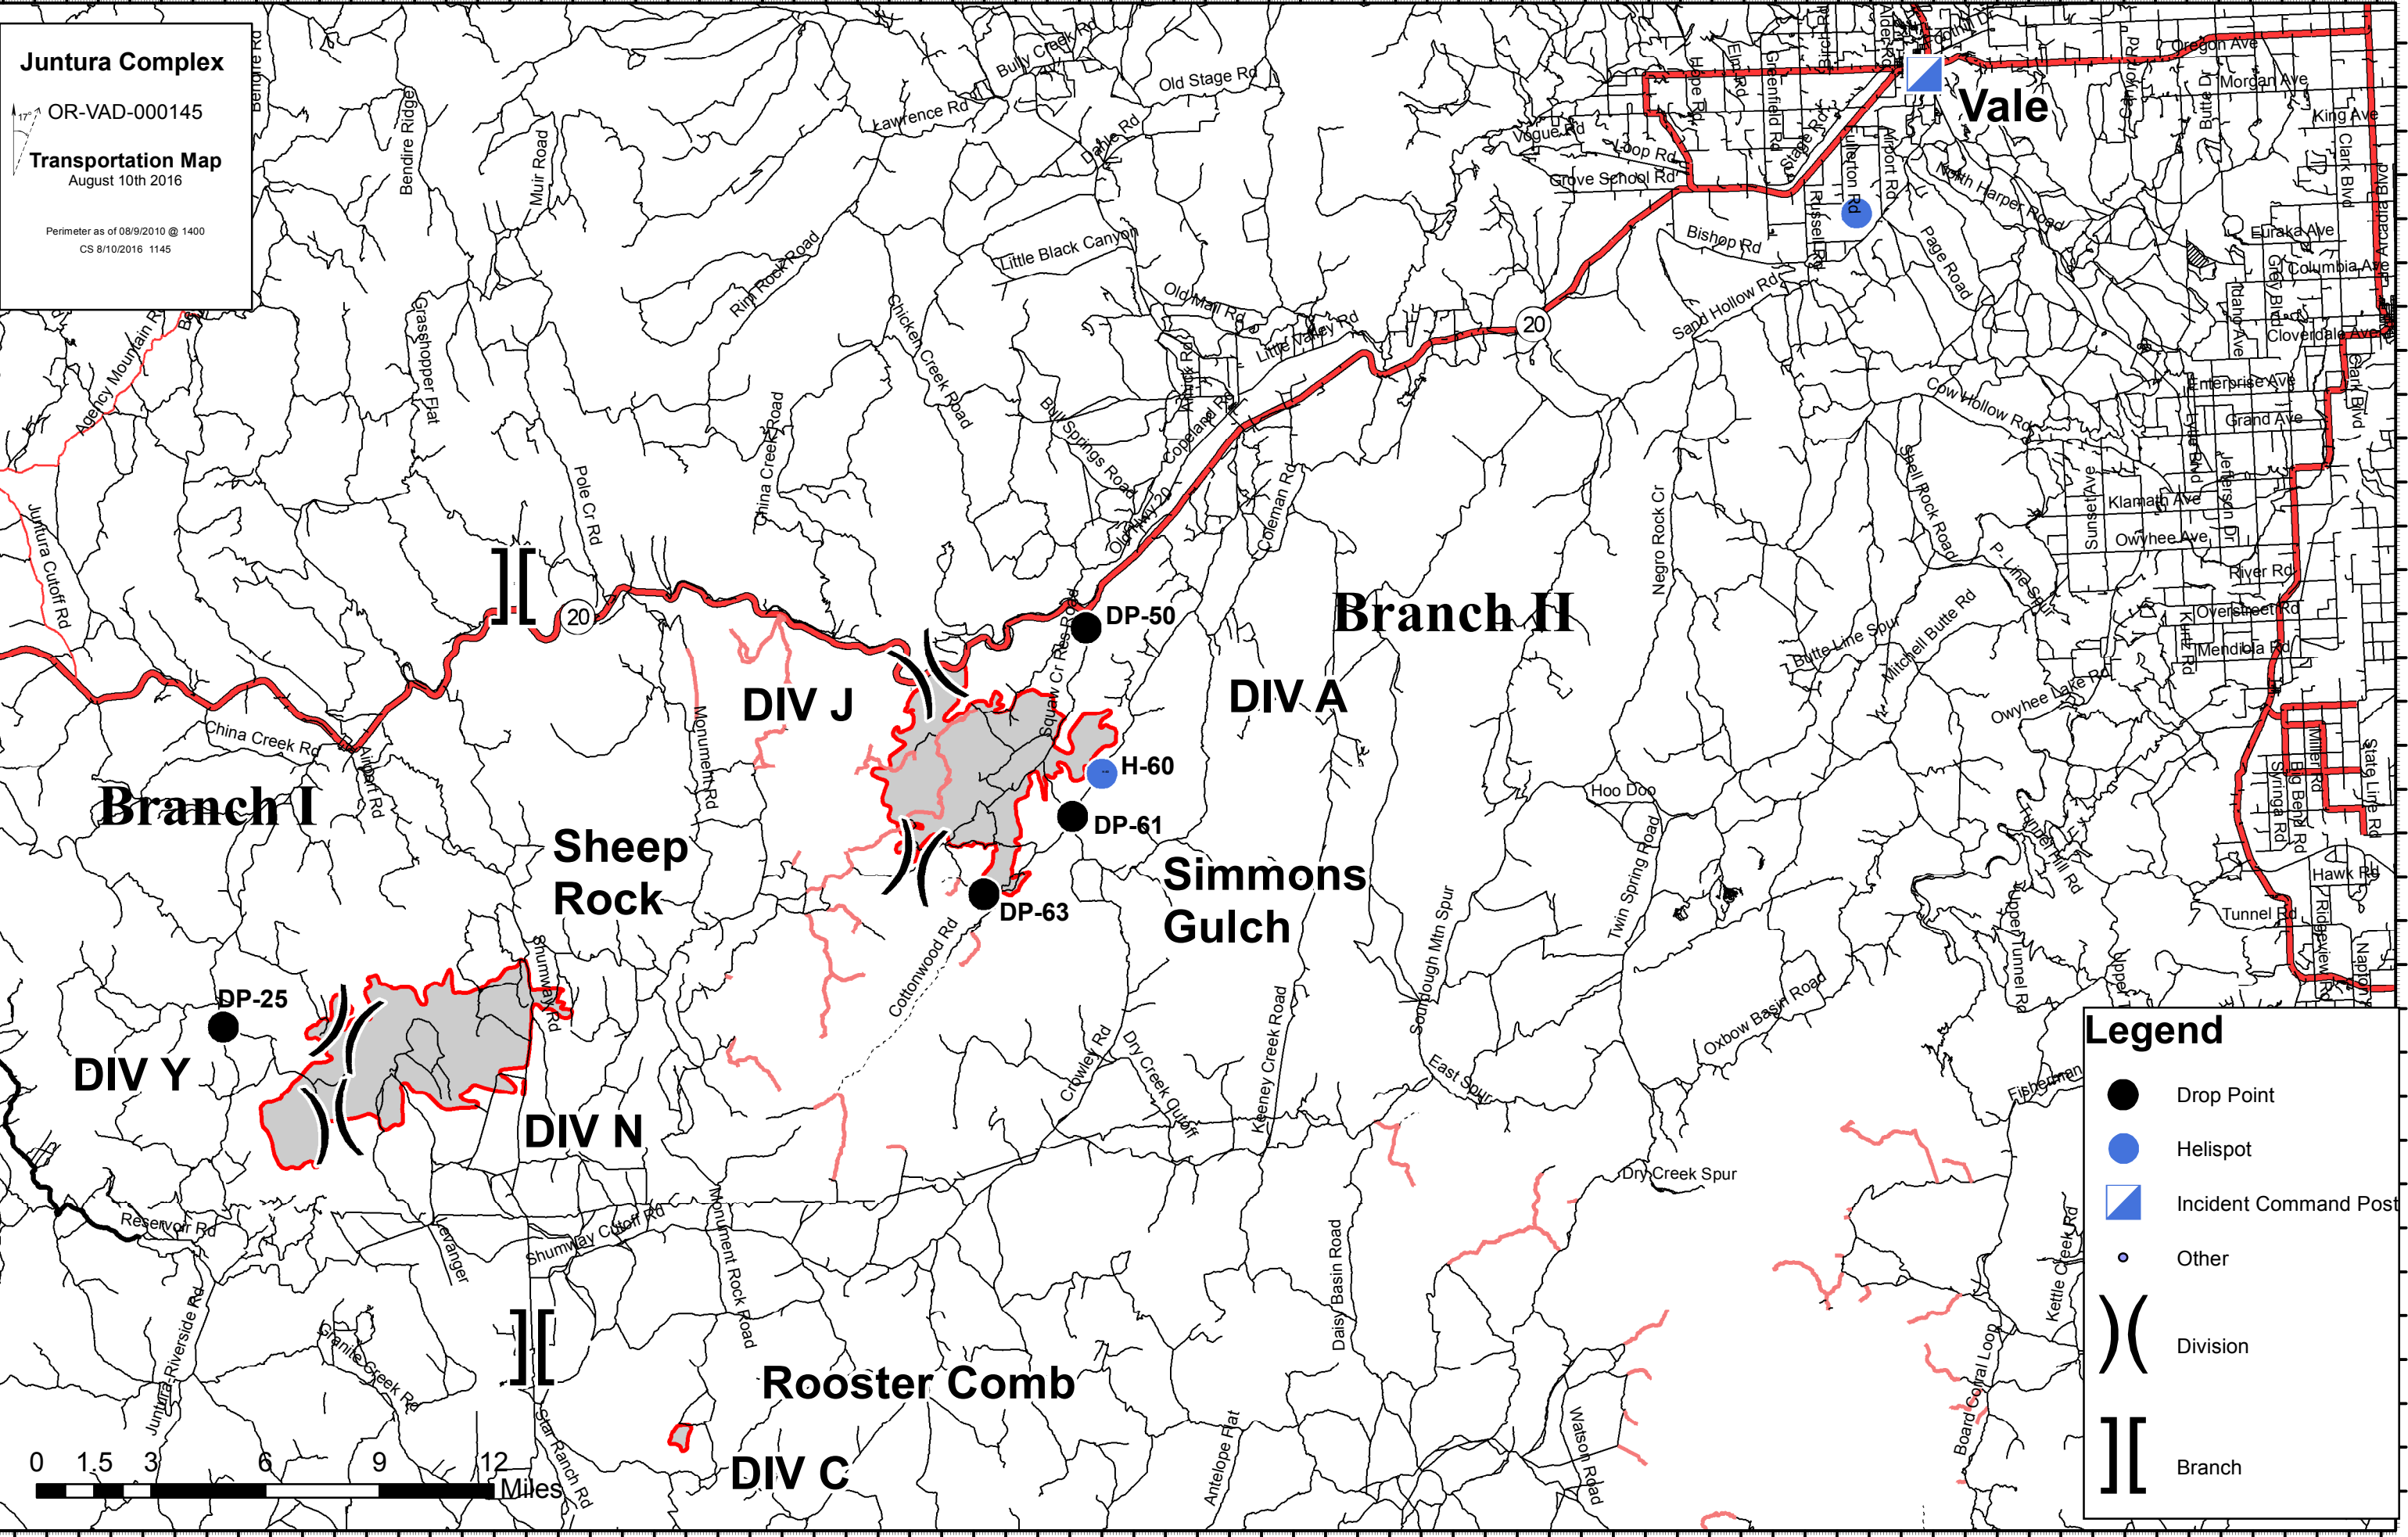

118°14'0"W 118°11'0"W 118°8'0"W 118°6'0"W 118°4'0"W 118°2'0"W 117°59'0"W 117°56'0"W 117°53'0"W 117°50'0"W 117°47'0"W 117°44'0"W 117°41'0"W 117°38'0"W 117°35'0"W 117°32'0"W 117°29'0"W 117°26'0"W 117°23'0"W 117°20'0"W 117°17'0"W 117°14'0"W 117°11'0"W 117°8'0"W 117°6'0"W 117°4'0"W 117°2'0"W 117°0'0"W

Juntura Complex
OR-VAD-000145
Transportation Map
August 10th 2016
Perimeter as of 08/9/2010 @ 1400
CS 8/10/2016 1145

Legend

- Drop Point
- Helispot
- ▣ Incident Command Post
- Other
-) (Division
-]] Branch

44°0'0"N 43°58'0"N 43°56'0"N 43°54'0"N 43°52'0"N 43°50'0"N 43°48'0"N 43°46'0"N 43°44'0"N 43°42'0"N 43°40'0"N 43°38'0"N 43°36'0"N 43°34'0"N 43°32'0"N 43°30'0"N 43°28'0"N 43°26'0"N 43°24'0"N 43°22'0"N 43°20'0"N 43°18'0"N 43°16'0"N 43°14'0"N 43°12'0"N 43°10'0"N 43°8'0"N 43°6'0"N 43°4'0"N 43°2'0"N 43°0'0"N