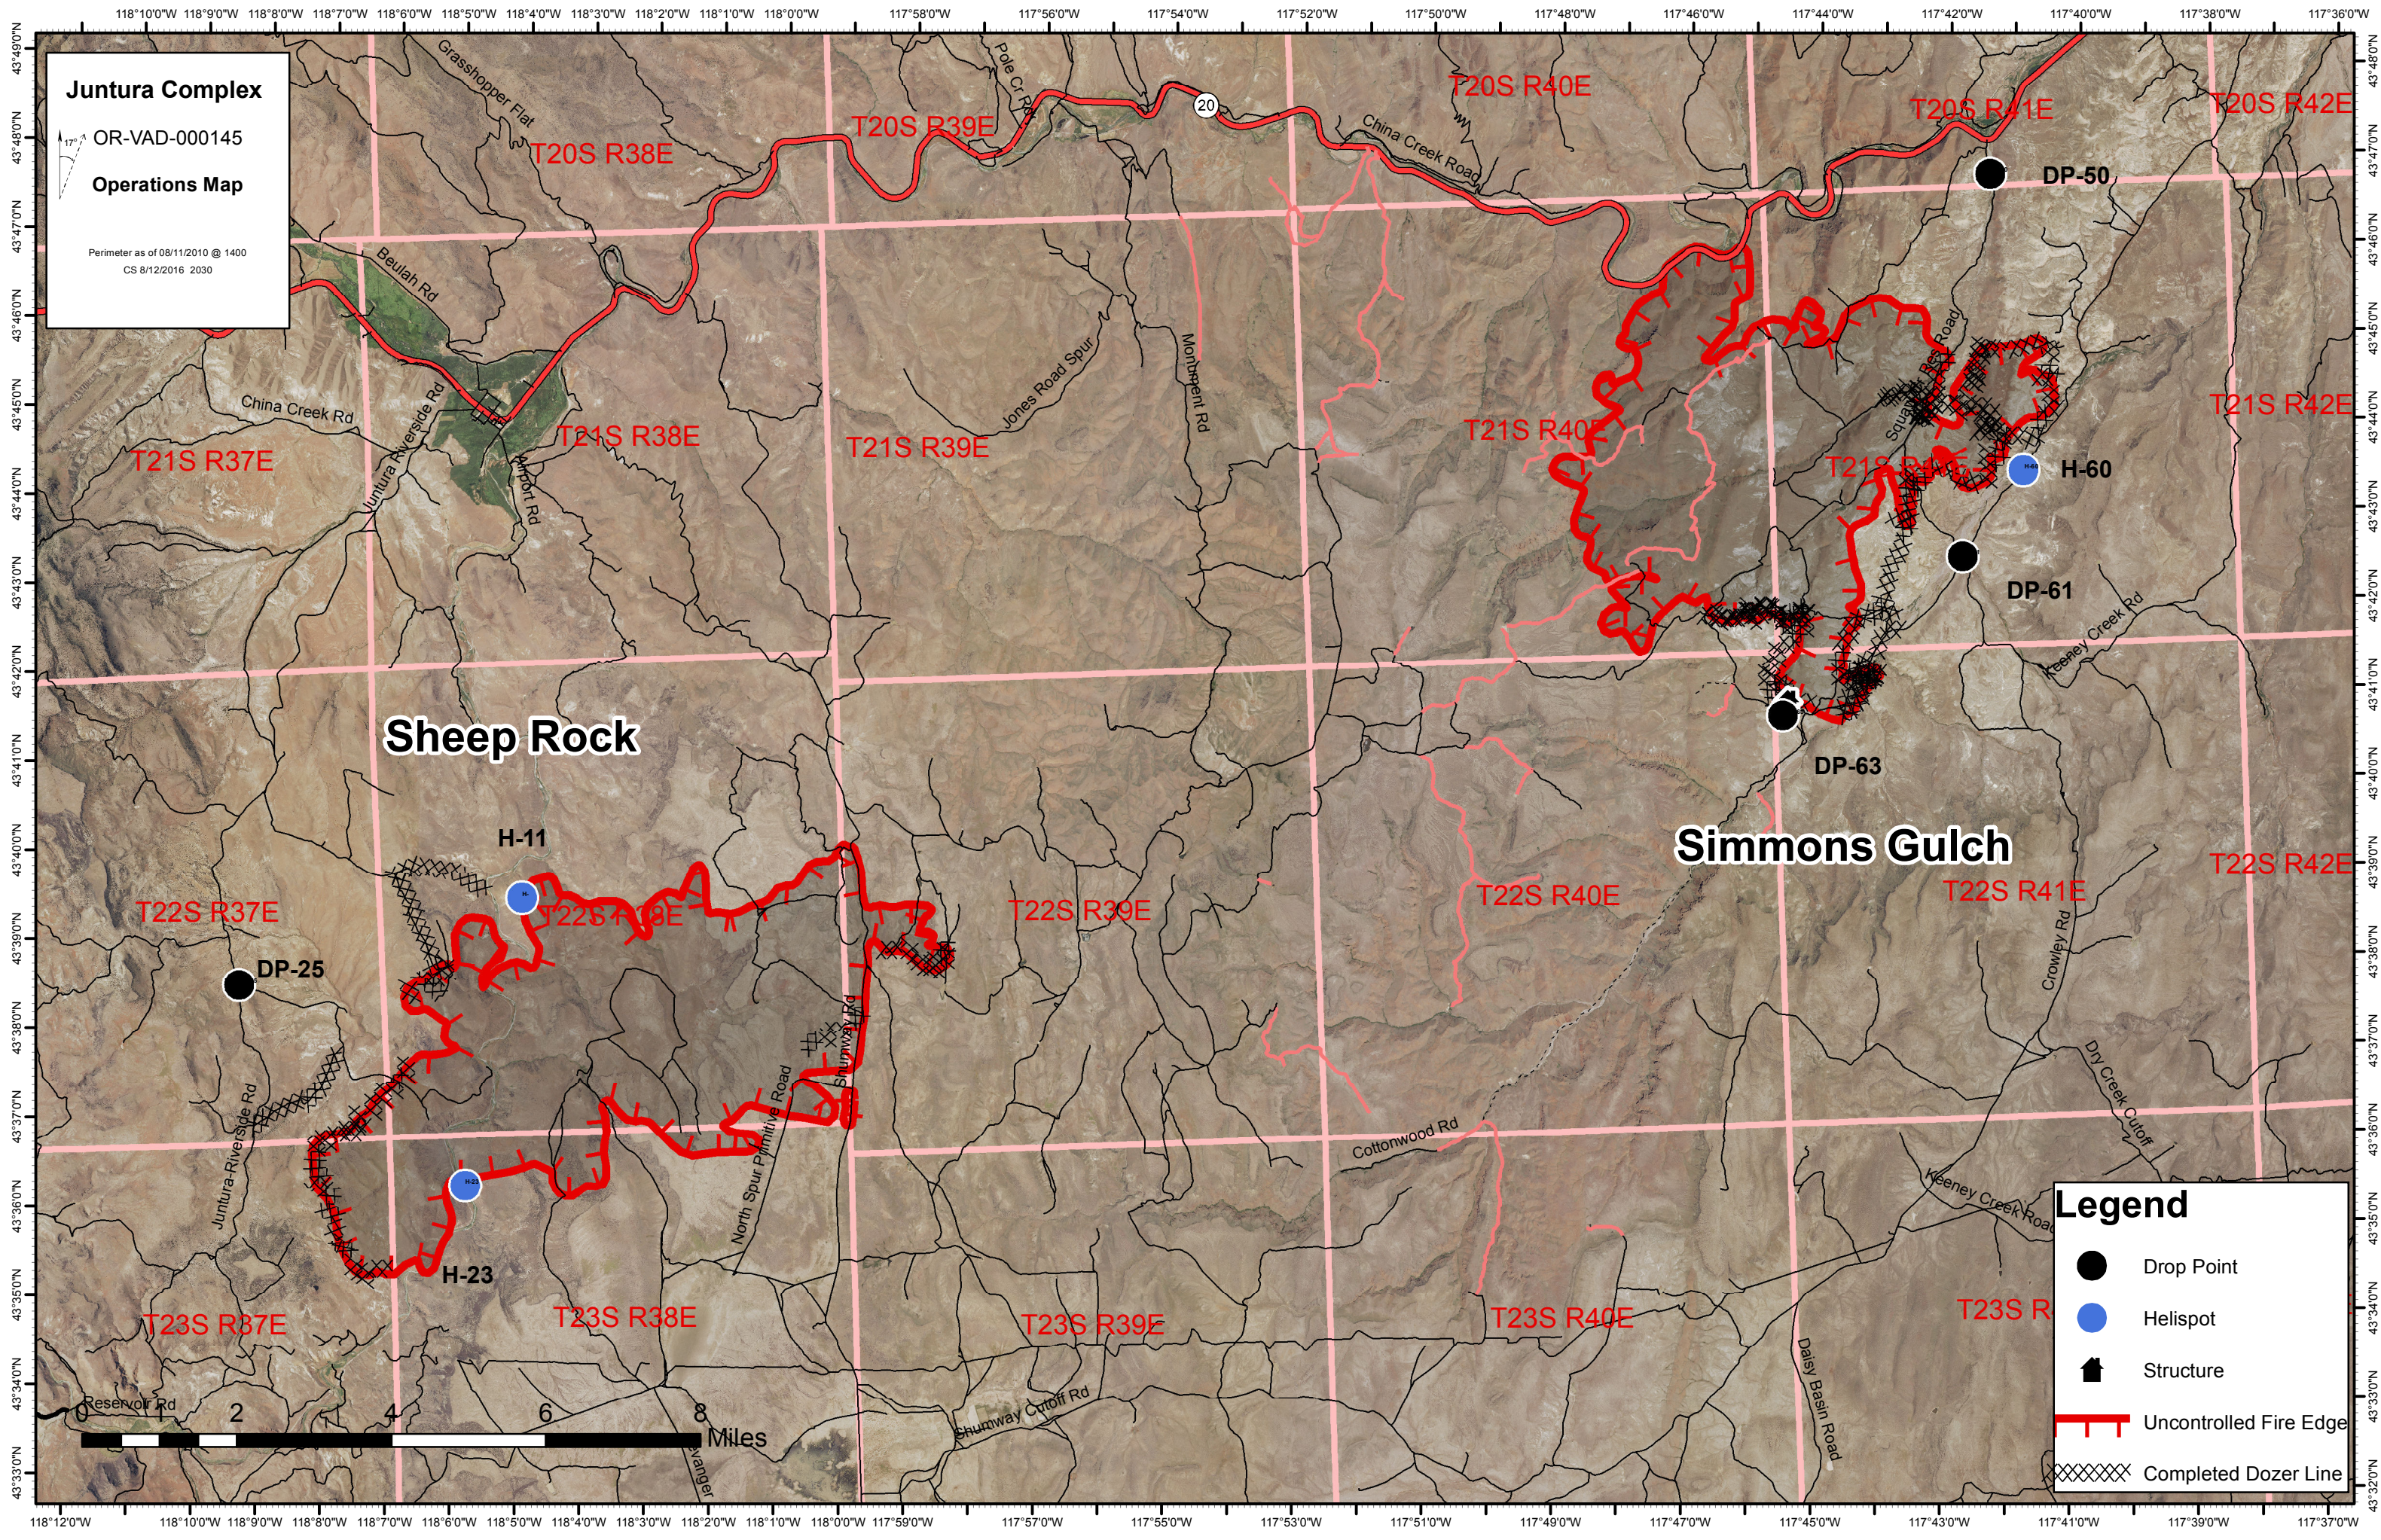

**Juntura Complex**

OR-VAD-000145

**Operations Map**

Perimeter as of 08/11/2010 @ 1400  
CS 8/12/2016 2030

**Legend**

- Drop Point
- Helispot
- ▲ Structure
- Uncontrolled Fire Edge
- XXXXX Completed Dozer Line