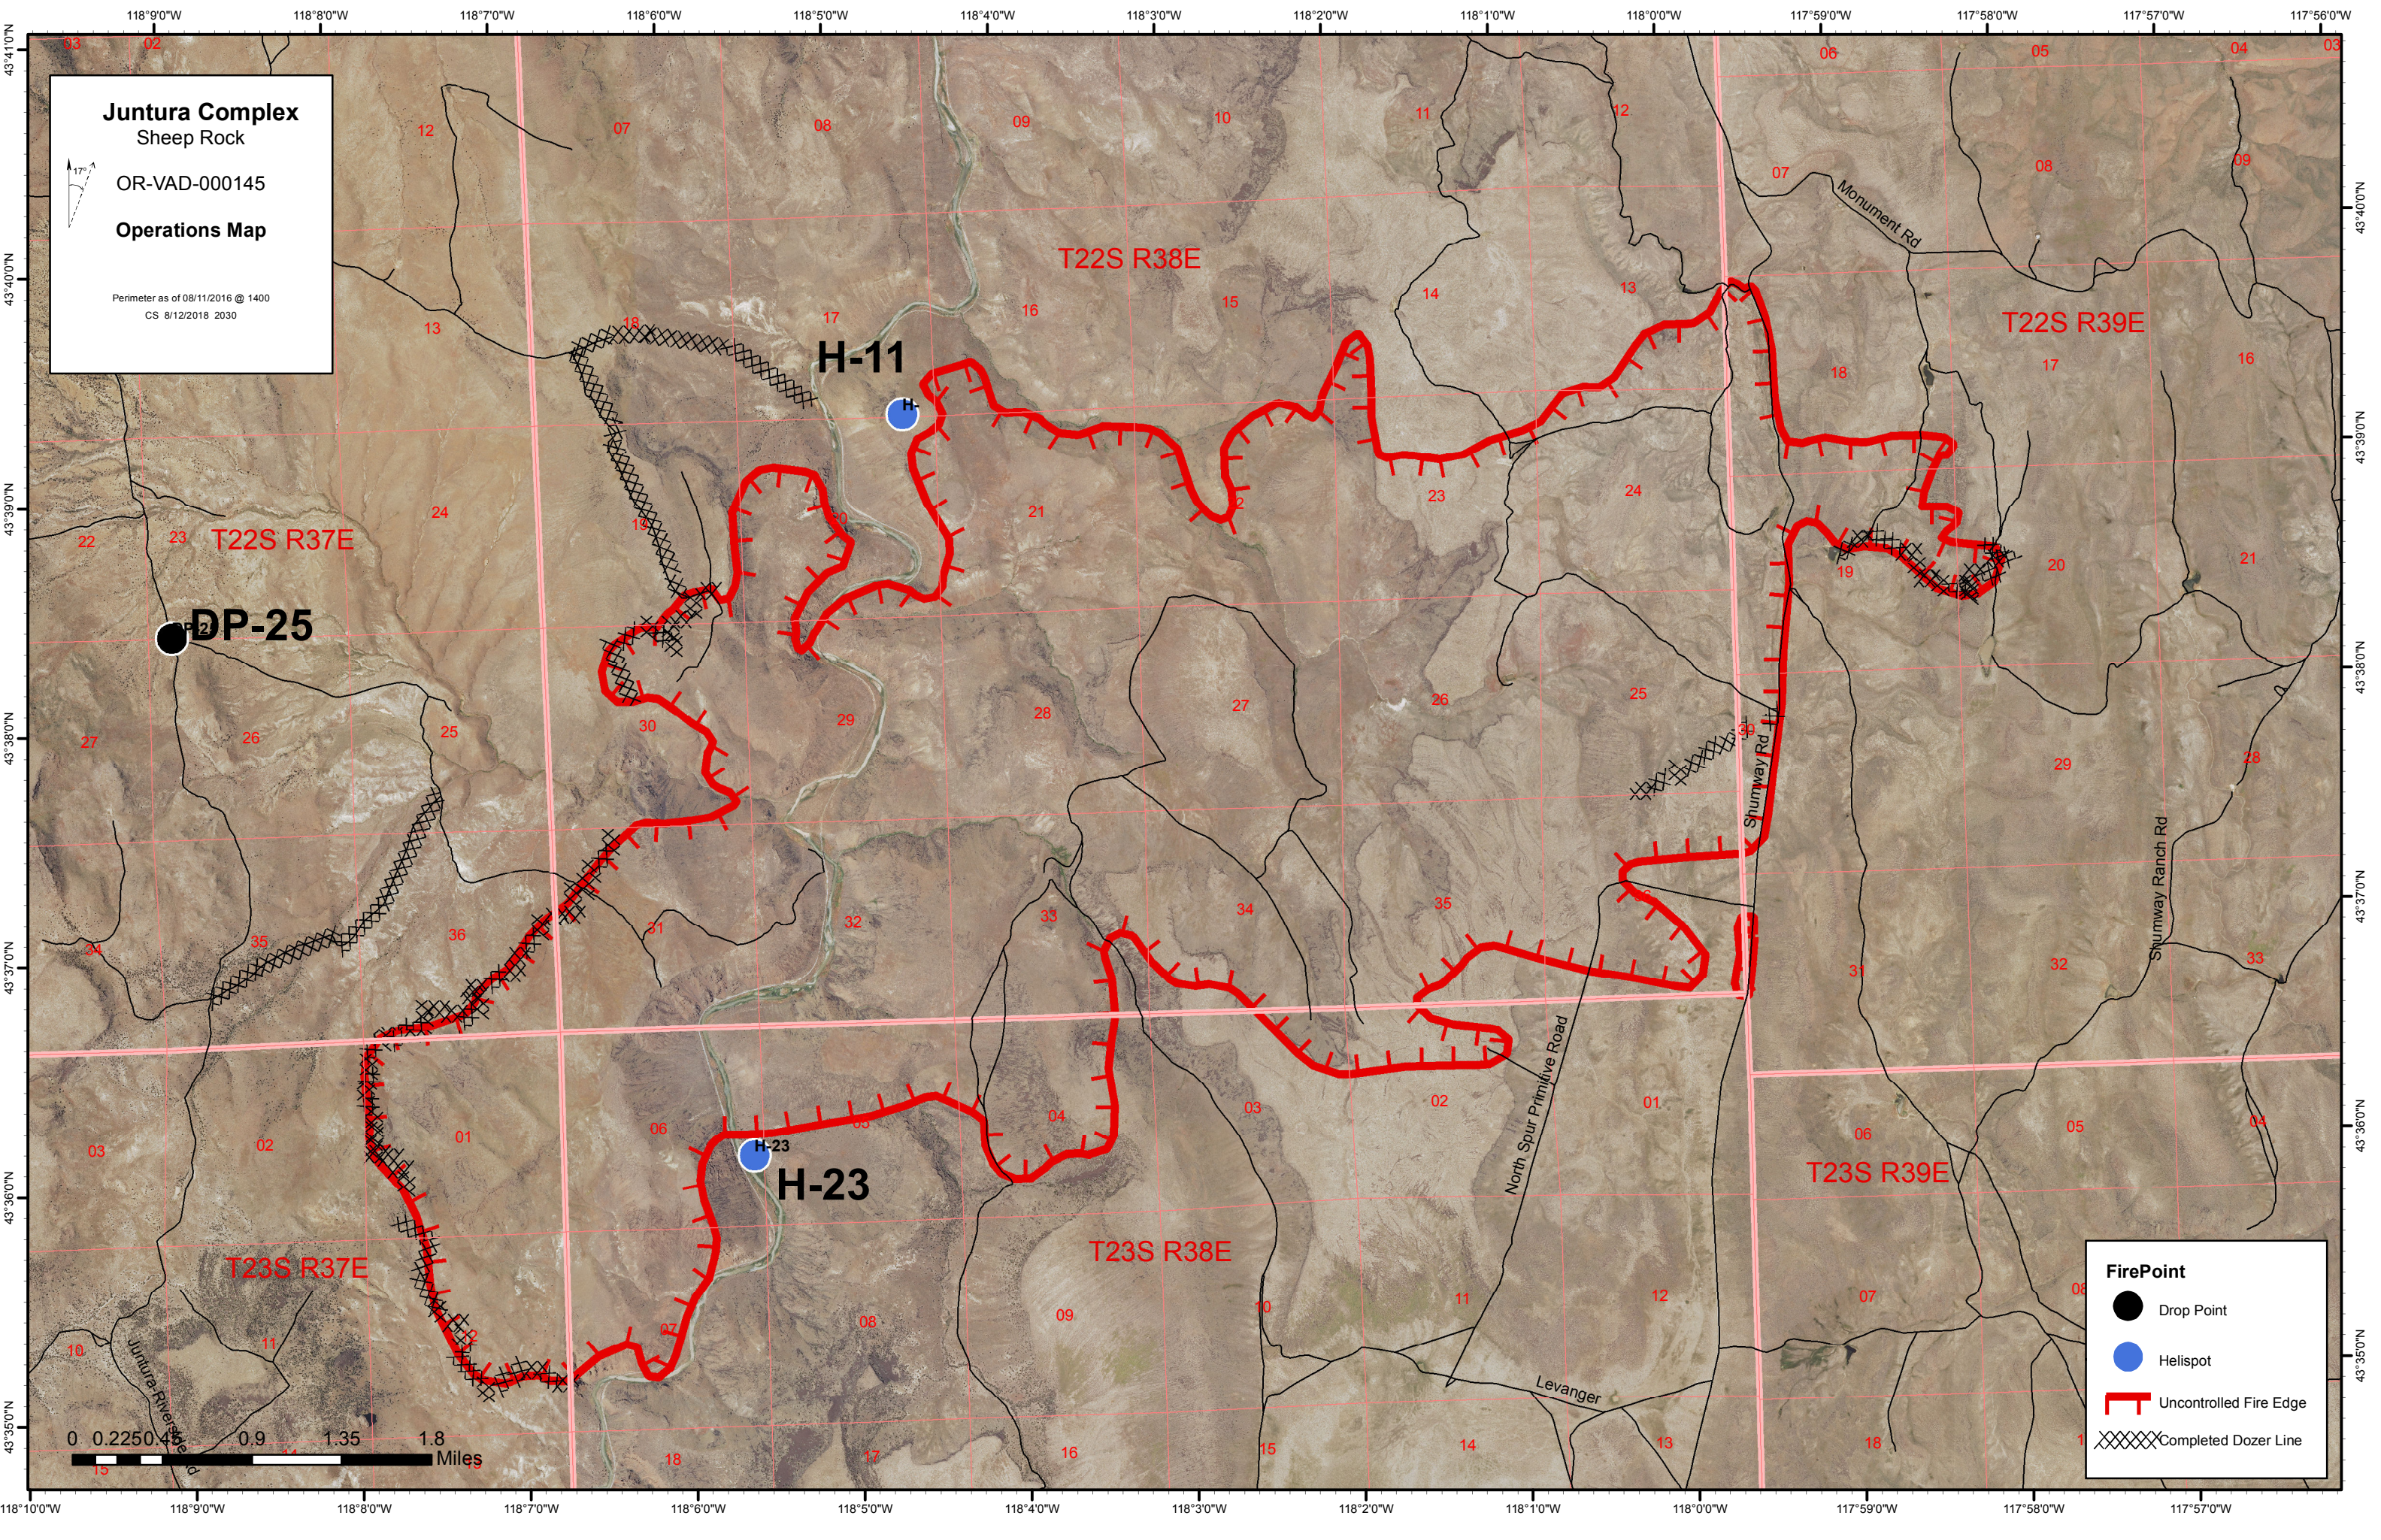

**Juntura Complex**  
Sheep Rock

OR-VAD-000145

**Operations Map**

Perimeter as of 08/11/2016 @ 1400  
CS 8/12/2018 2030

**FirePoint**

- Drop Point
- Helispot
- ┌ Uncontrolled Fire Edge
- XXXXX Completed Dozer Line