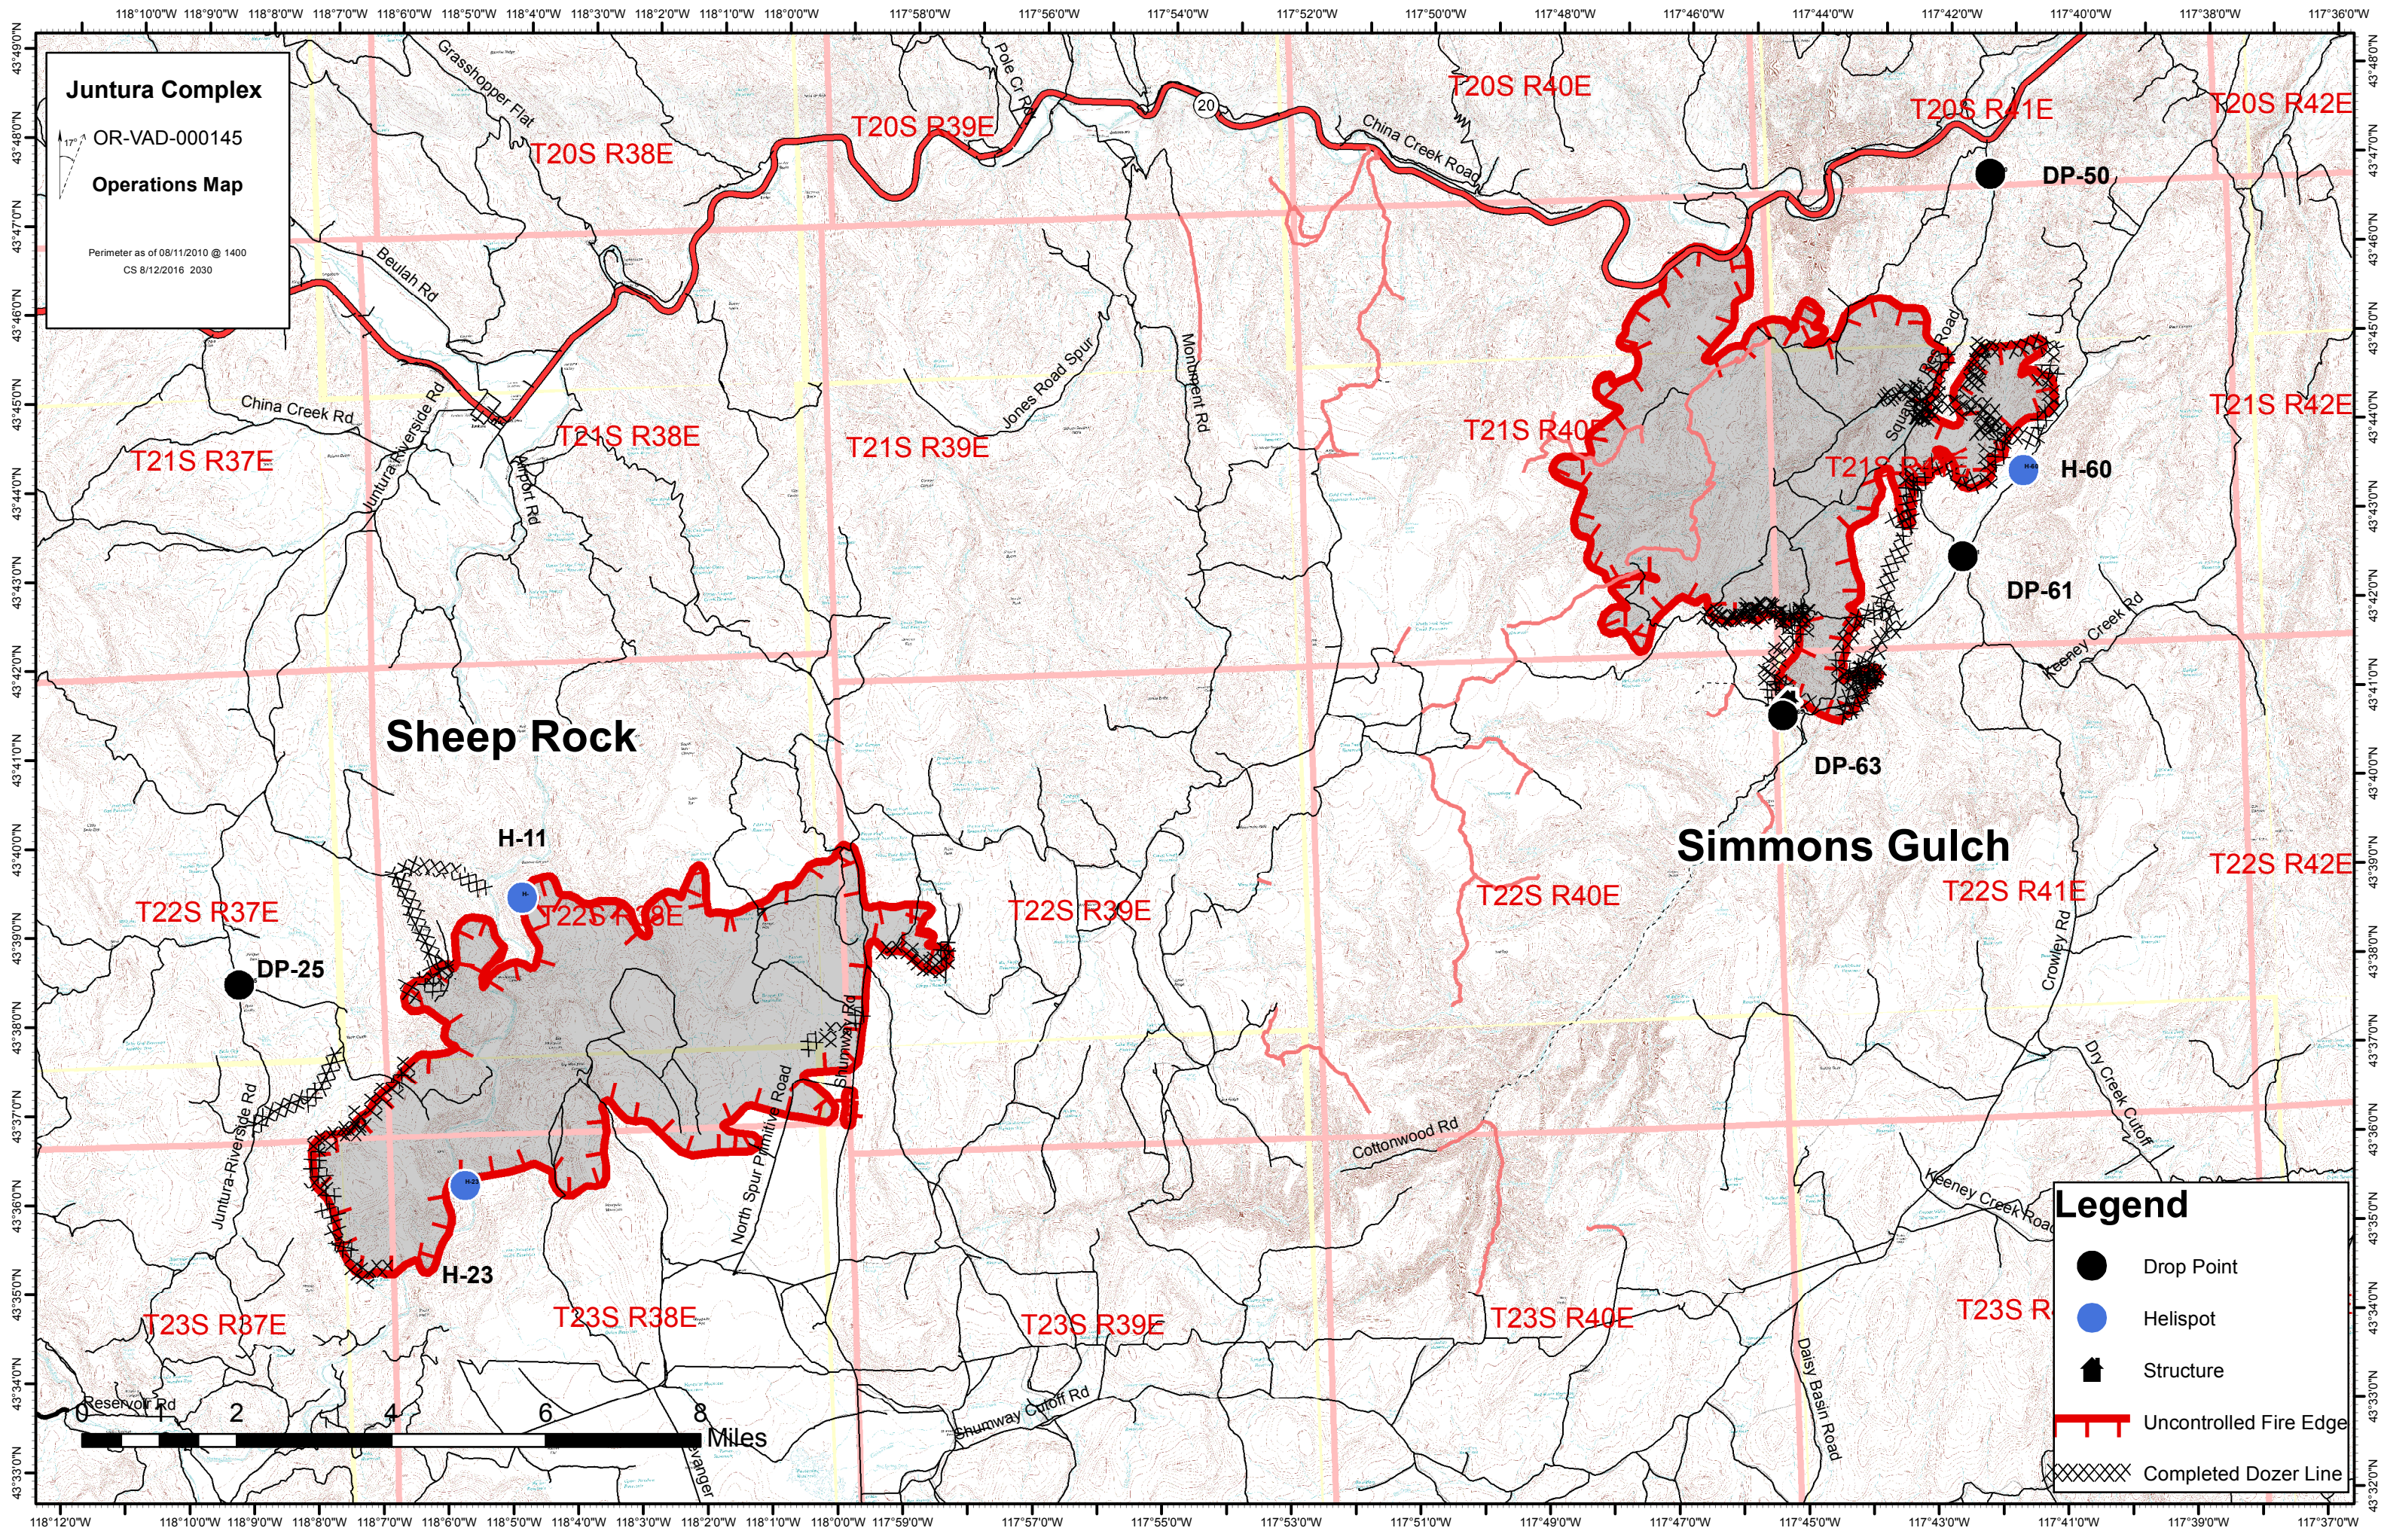

Juntura Complex
 OR-VAD-000145
Operations Map
 Perimeter as of 08/11/2010 @ 1400
 CS 8/12/2016 2030

Legend

- Drop Point
- Helispot
- 🏠 Structure
- ┌┐ Uncontrolled Fire Edge
- XXXXX Completed Dozer Line