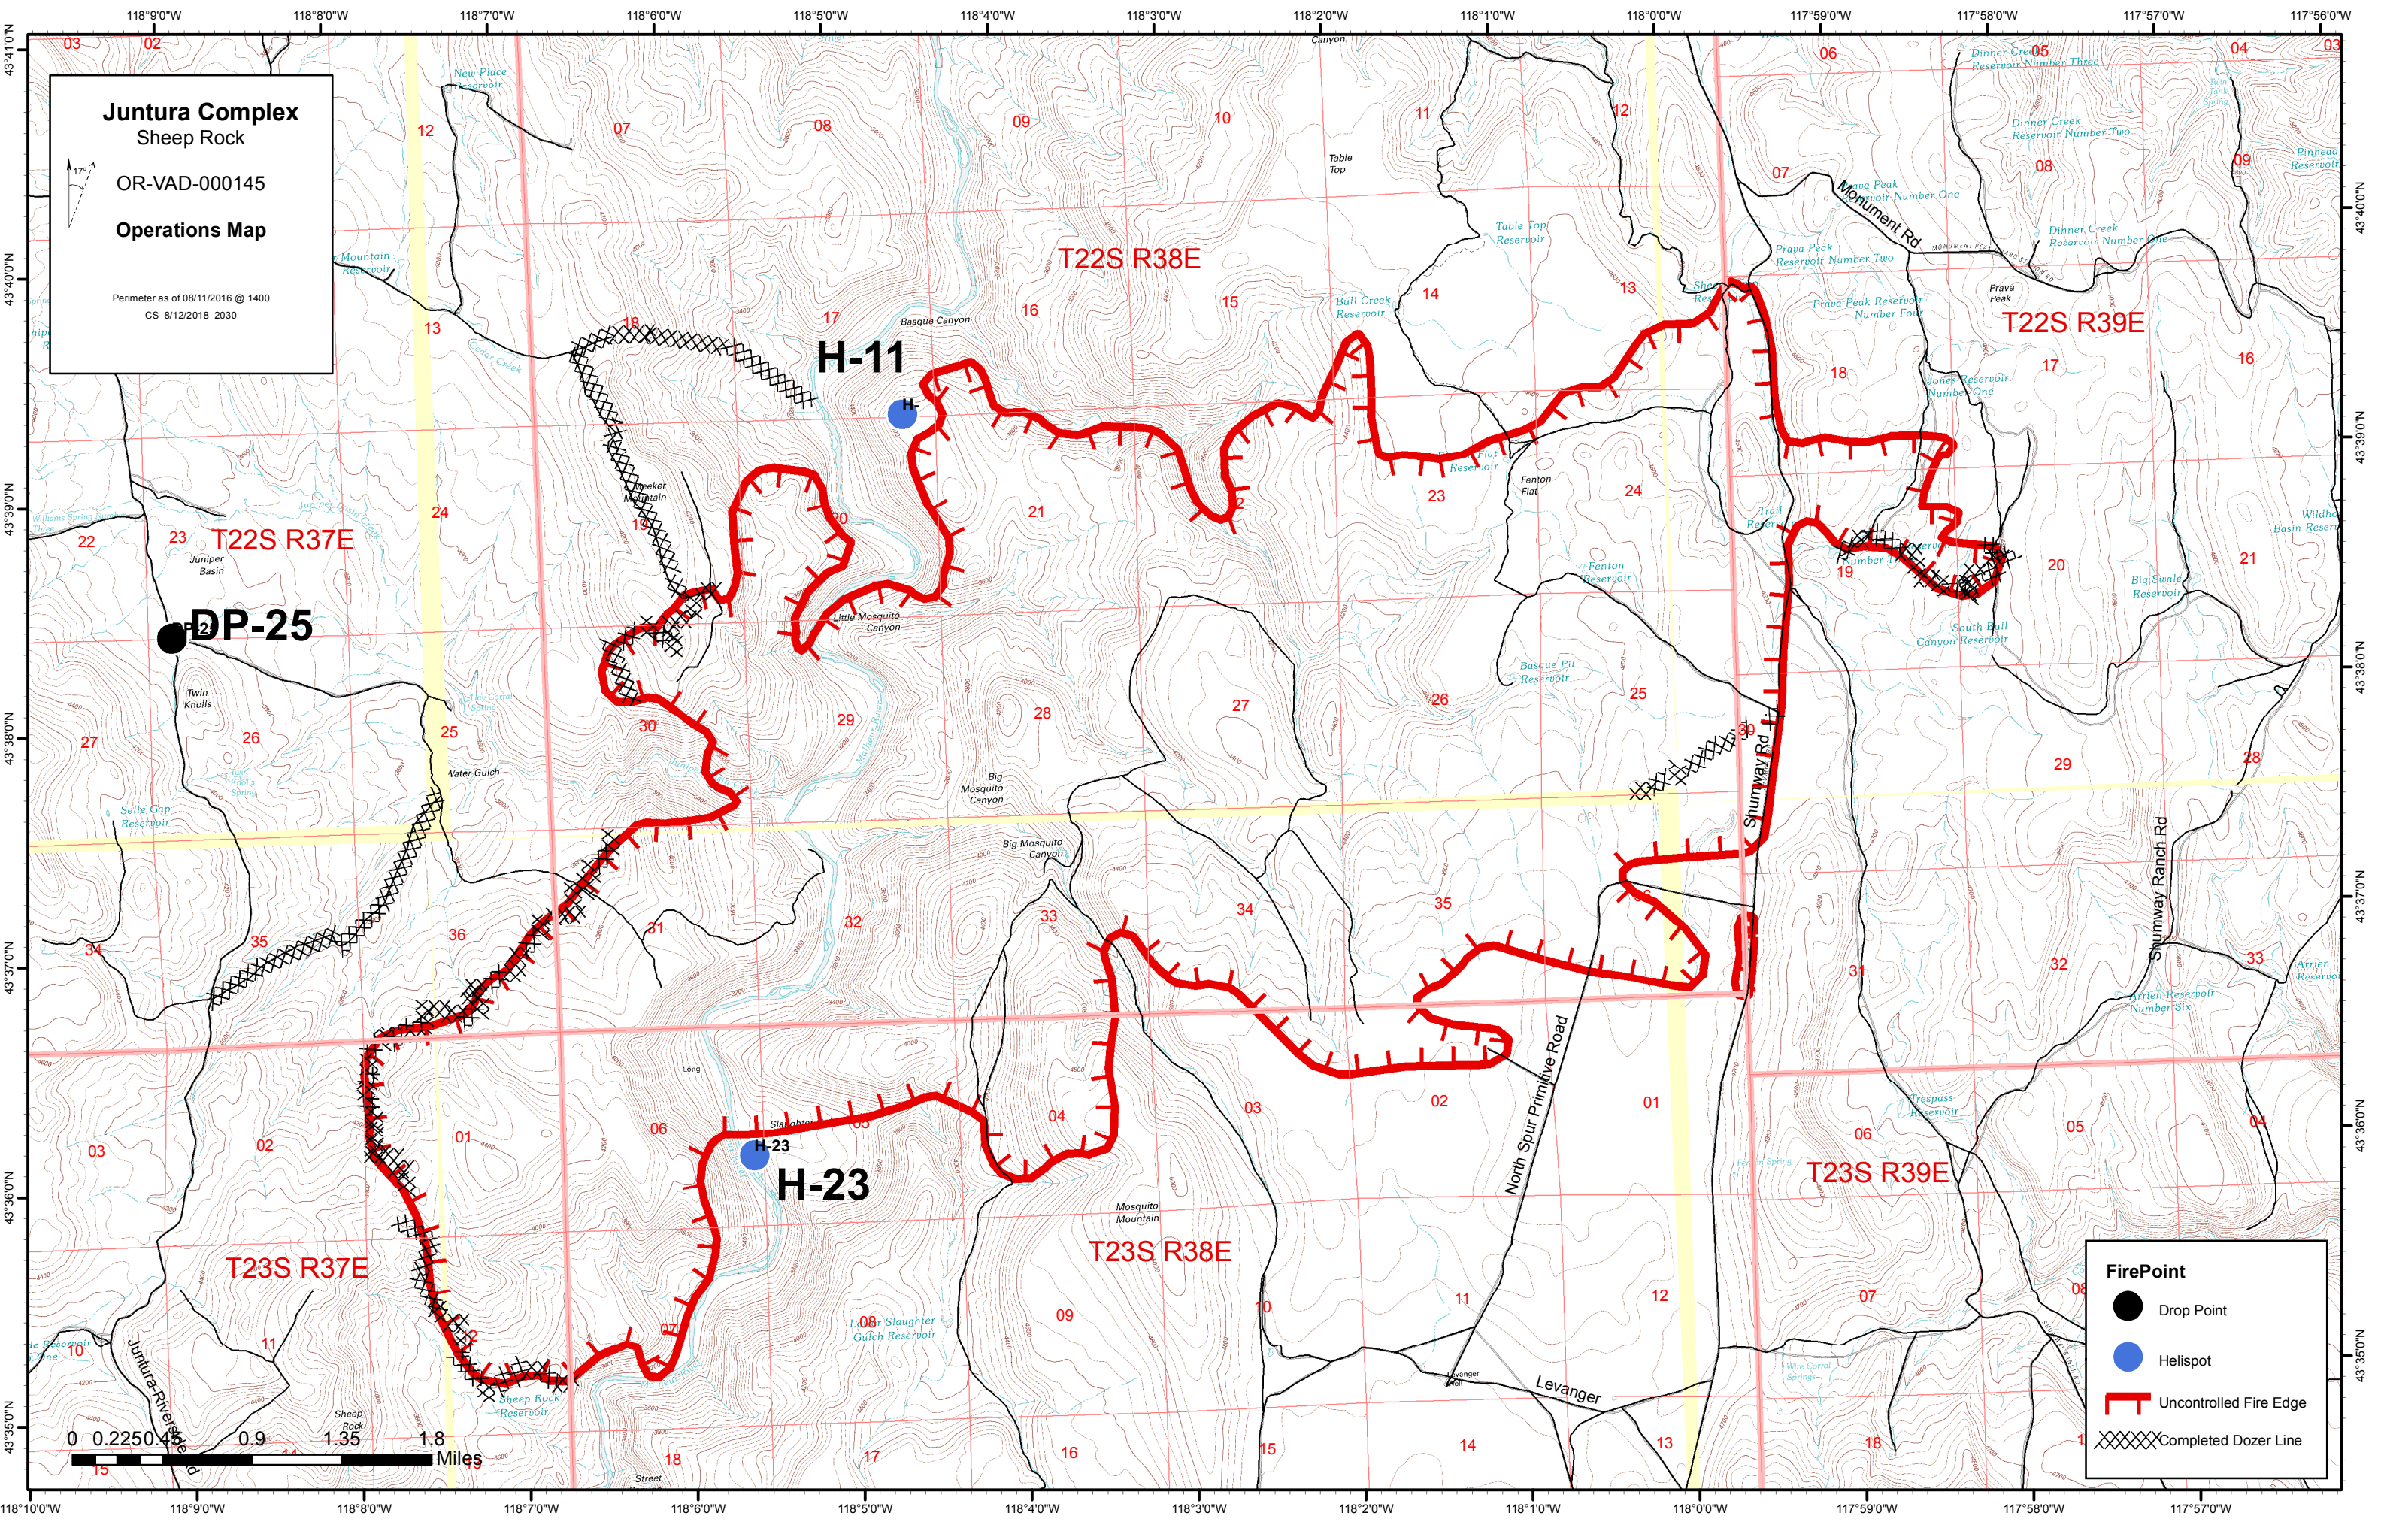

**Juntura Complex**  
**Sheep Rock**  
 OR-VAD-000145  
**Operations Map**

Perimeter as of 08/11/2016 @ 1400  
 CS 8/12/2018 2030

**FirePoint**

- Drop Point
- Helispot
- ┌ Uncontrolled Fire Edge
- XXXX Completed Dozer Line