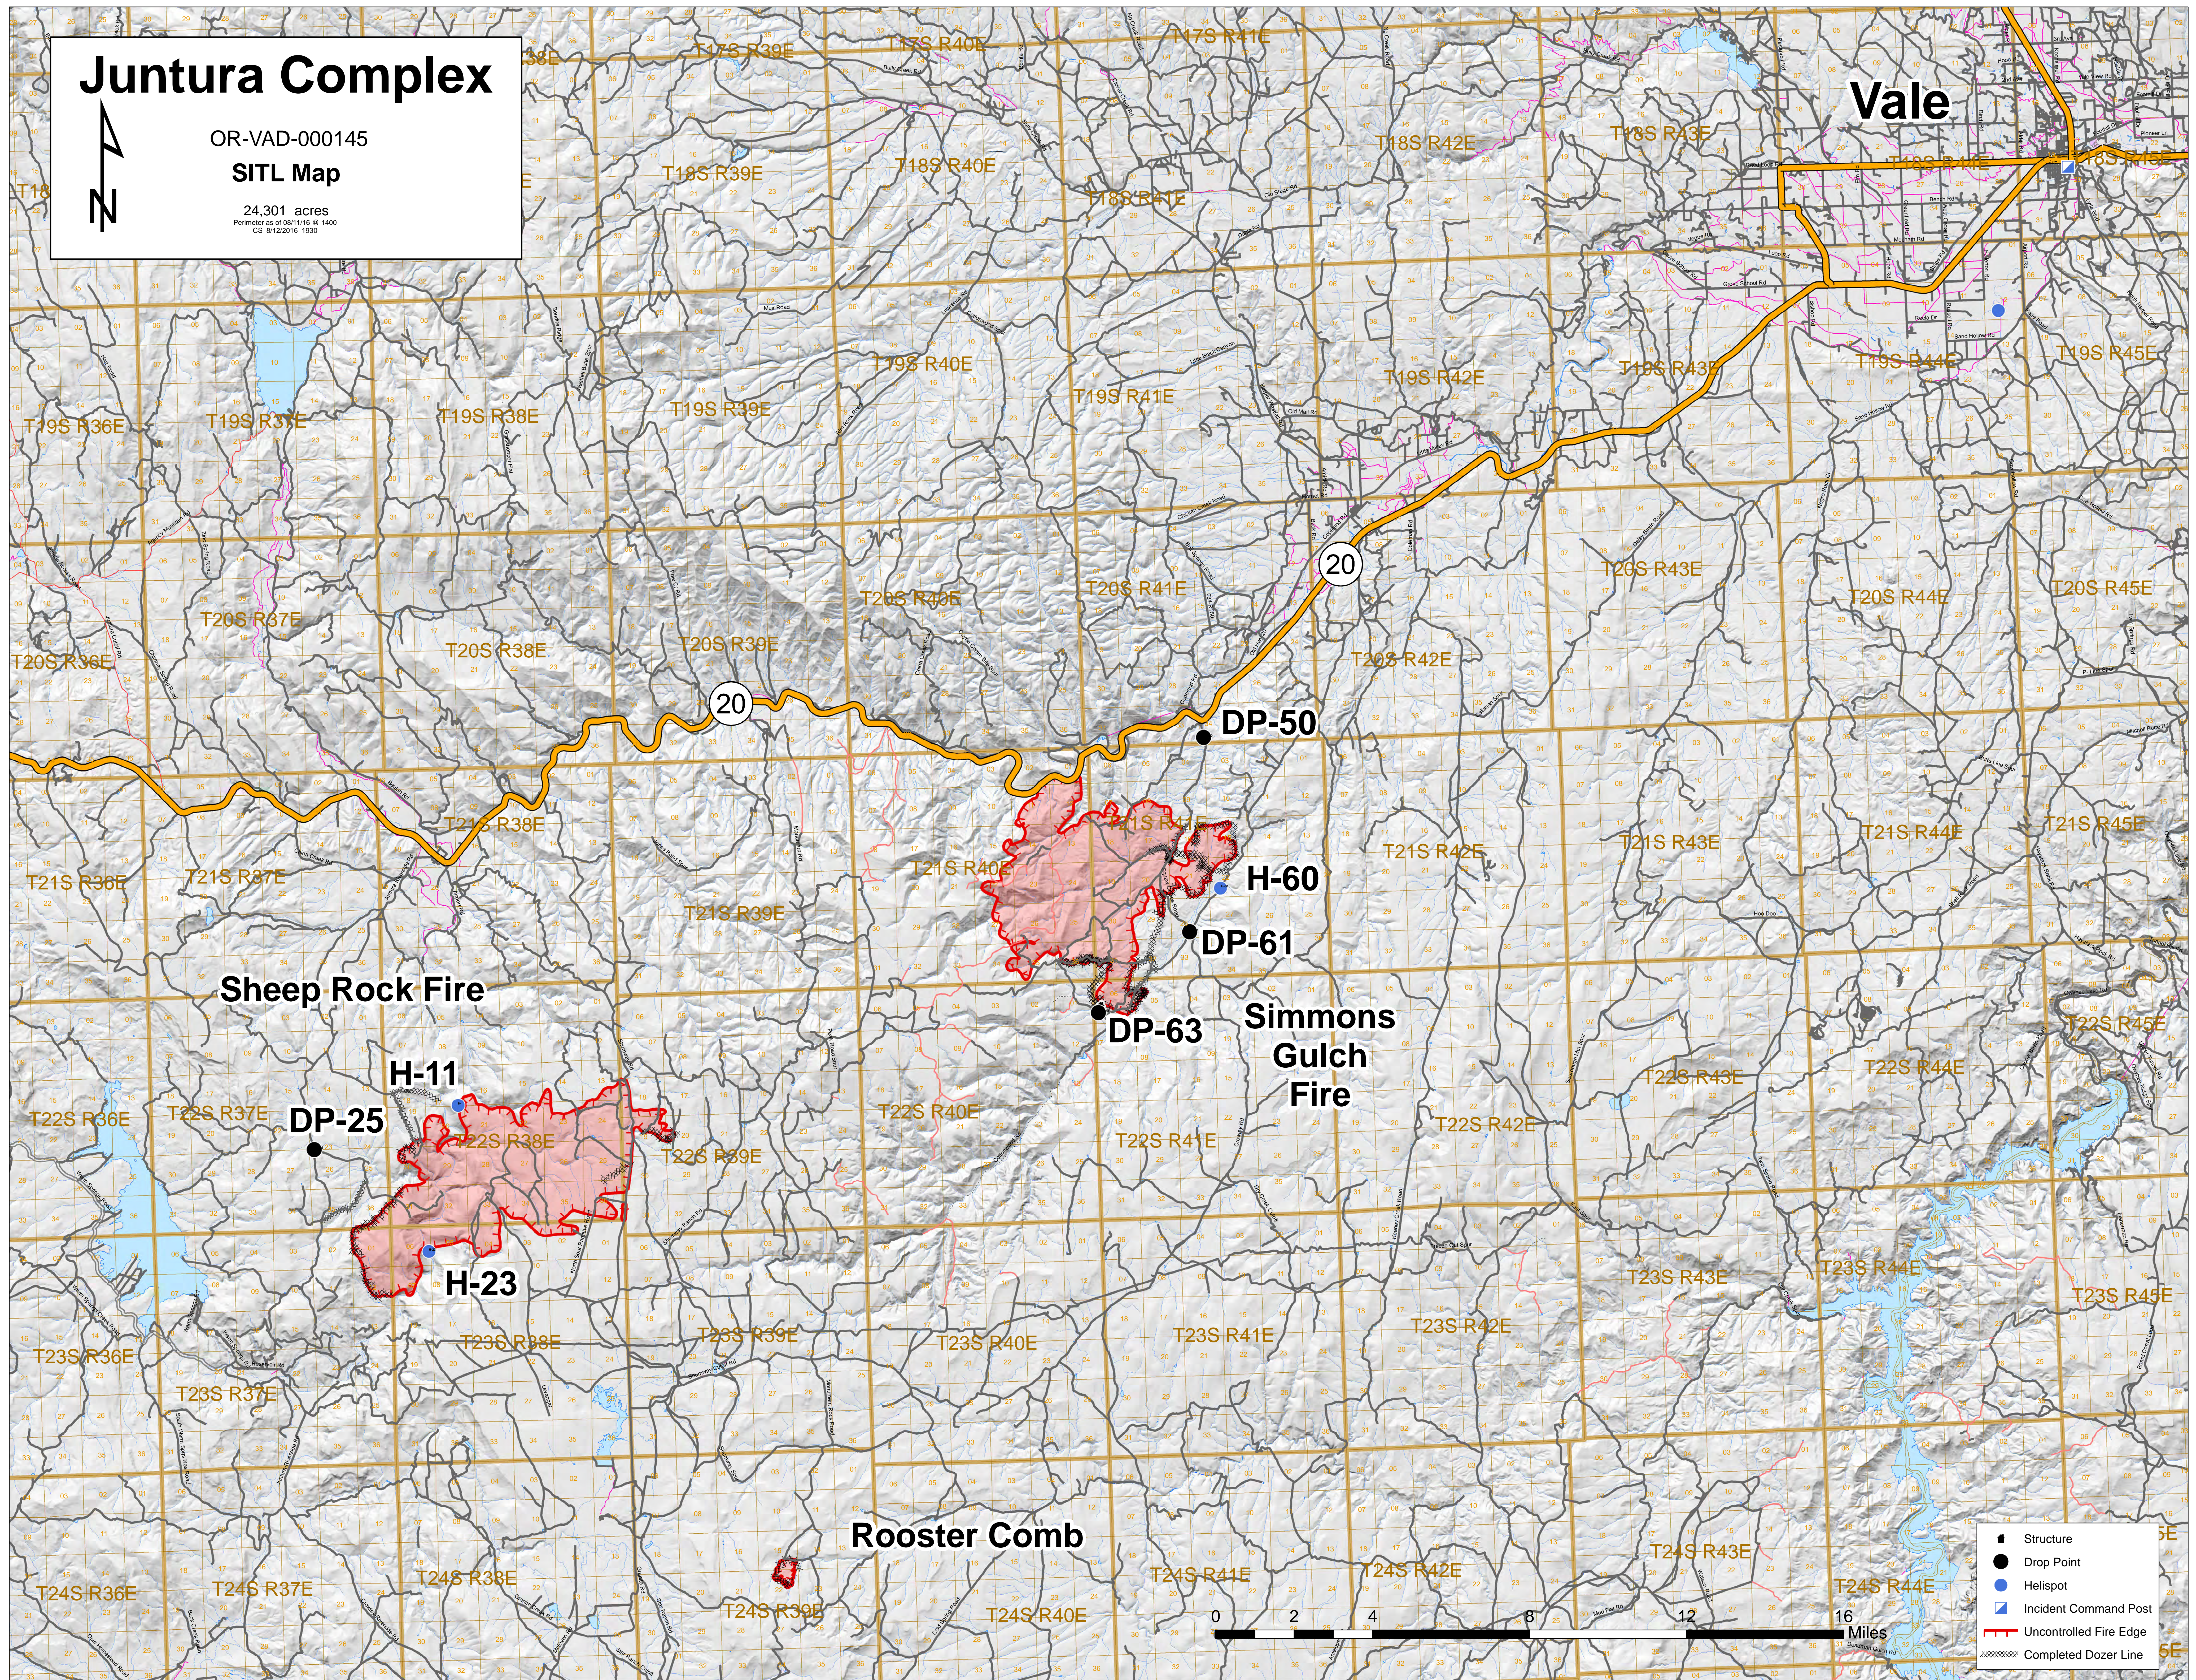

# Juntura Complex

OR-VAD-000145

SITL Map

24,301 acres  
Perimeter as of 08/11/16 © 1400  
CS 8/12/2016 1930

## Vale

- Structure
- Drop Point
- Helispot
- Incident Command Post
- Uncontrolled Fire Edge
- Completed Dozer Line