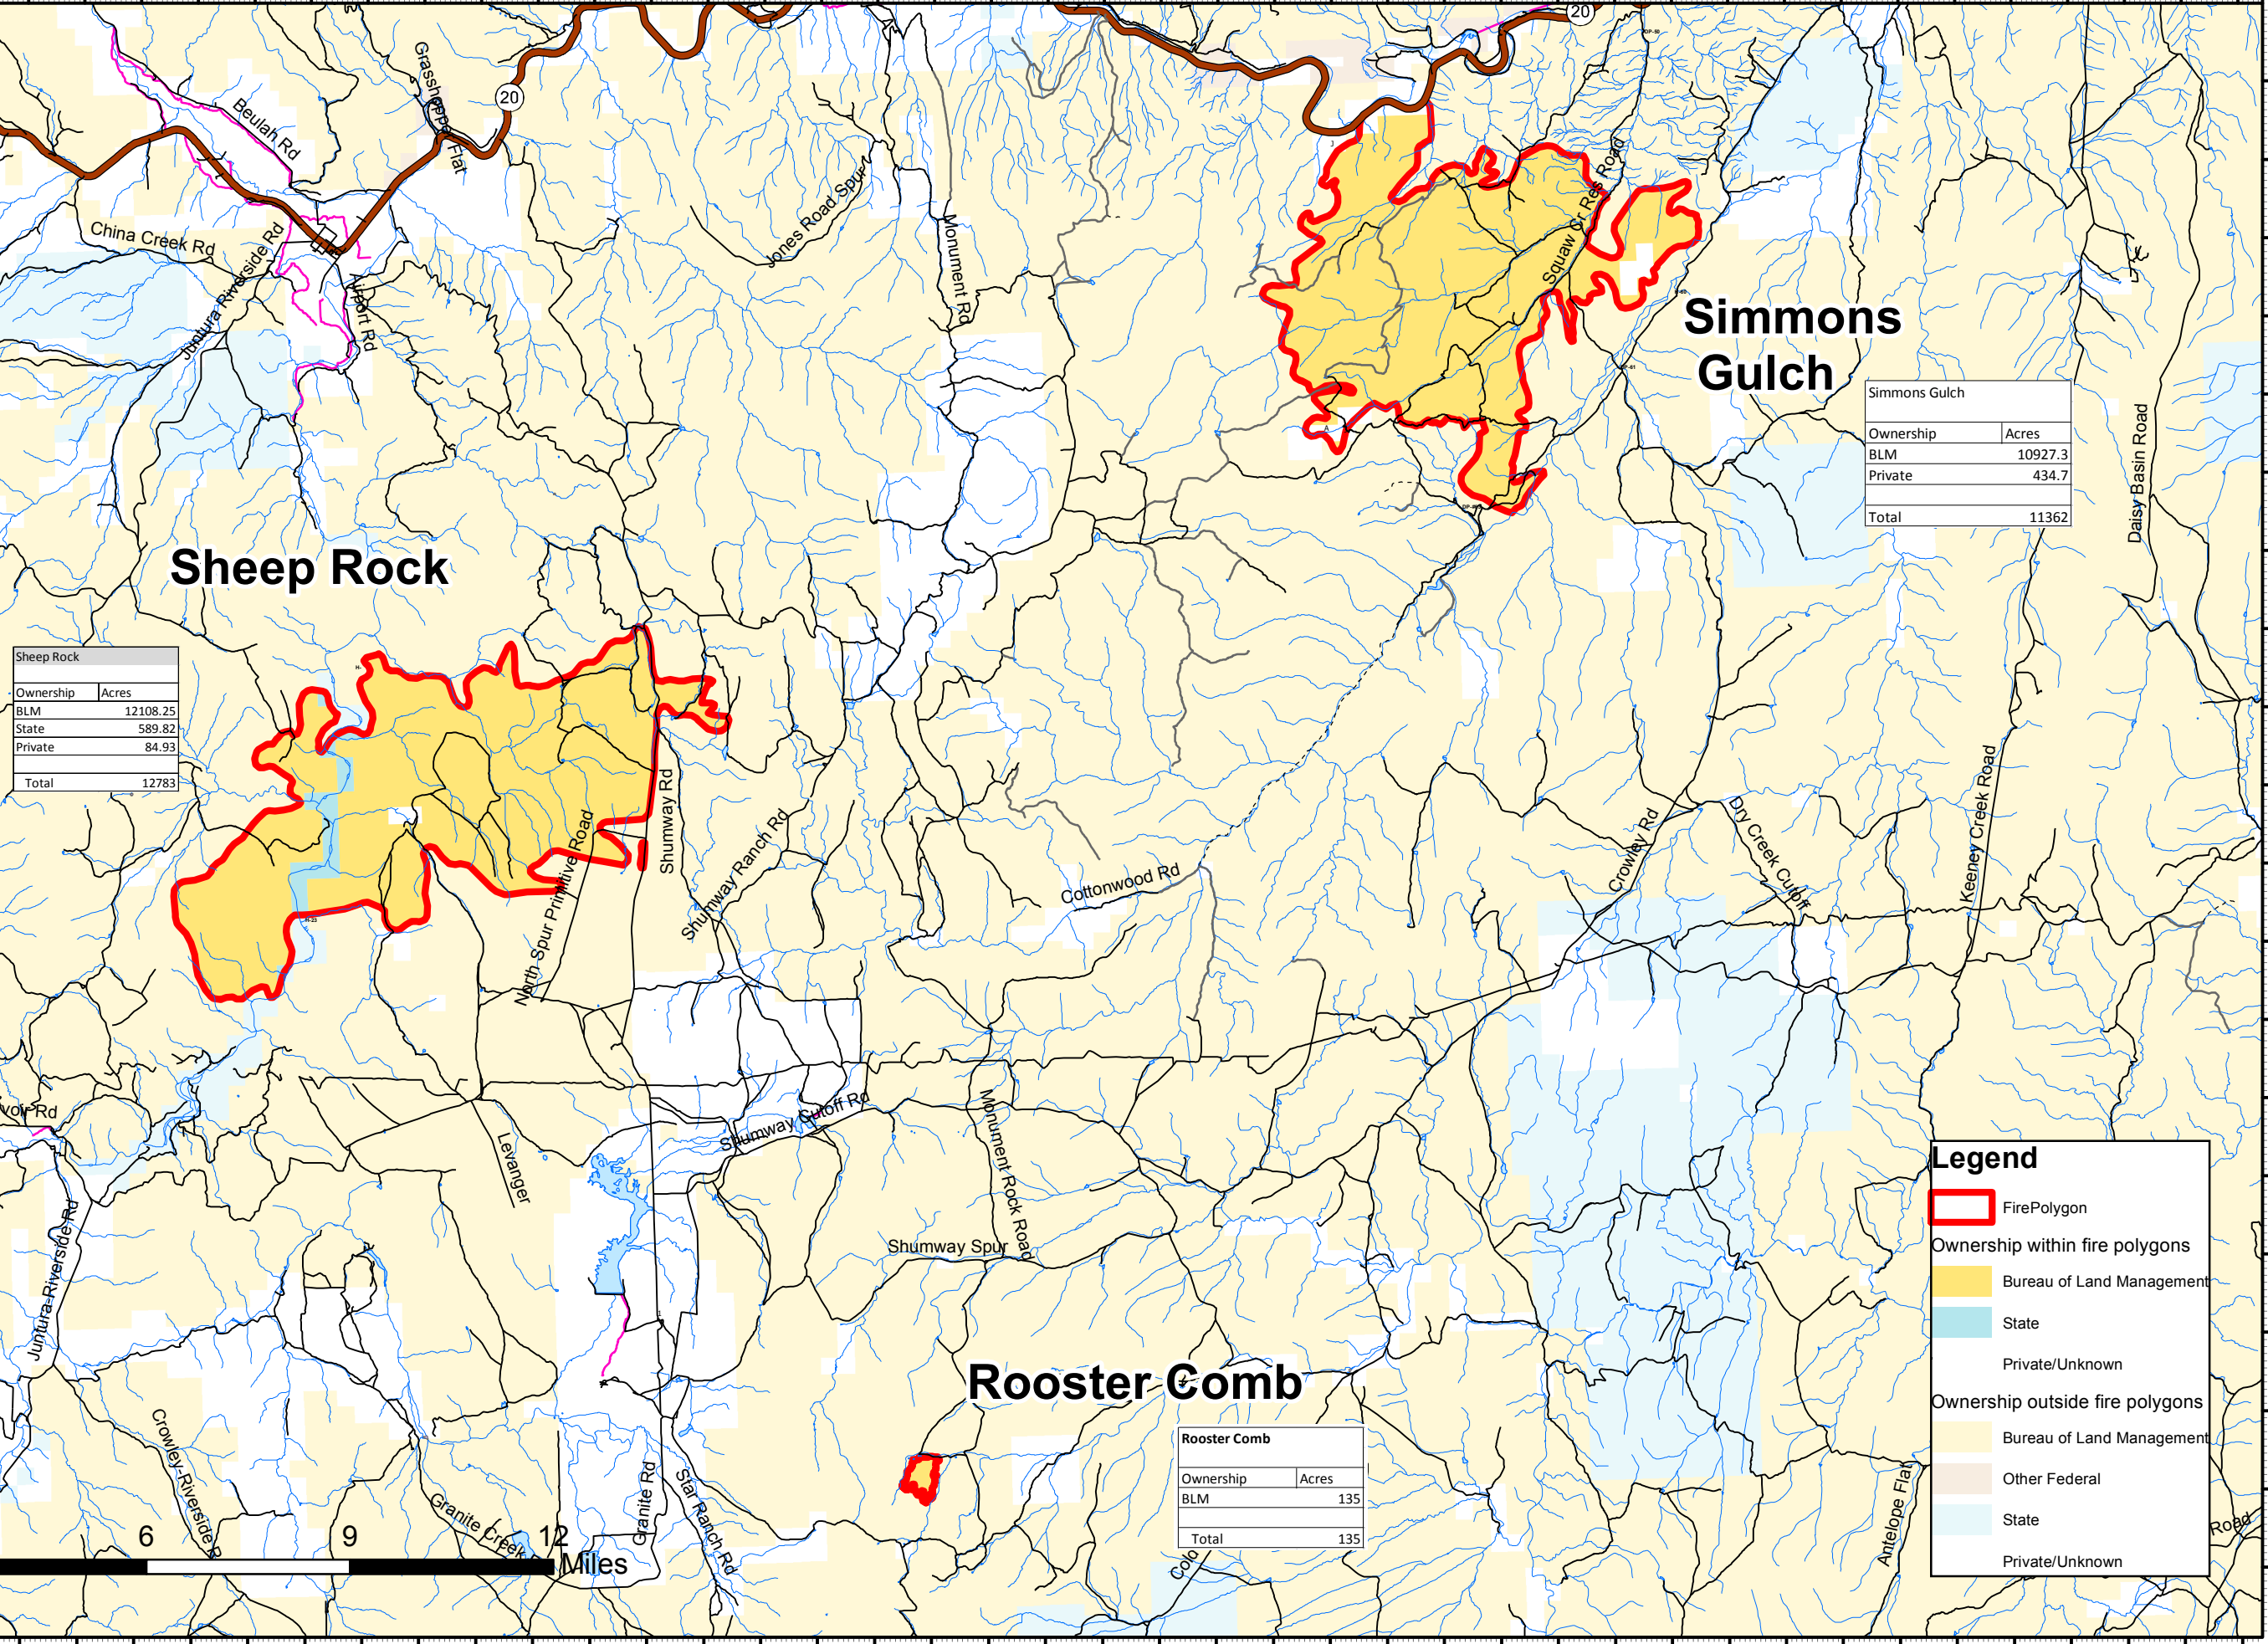

Juntura Complex
 OR-VAD-000145
Ownership Map
 August 12th 2016
 Perimeter as of 08/11/2010 @ 1400
 CS 8/12/2016 1630

Sheep Rock	
Ownership	Acres
BLM	12108.25
State	589.82
Private	84.93
Total	12783

Simmons Gulch	
Ownership	Acres
BLM	10927.3
Private	434.7
Total	11362

Rooster Comb	
Ownership	Acres
BLM	135
Total	135

Legend

- FirePolygon
- Ownership within fire polygons
 - Bureau of Land Management
 - State
 - Private/Unknown
- Ownership outside fire polygons
 - Bureau of Land Management
 - Other Federal
 - State
 - Private/Unknown