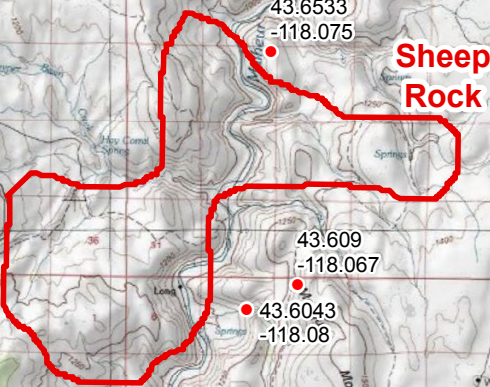

JUNTURA COMPLEX
OR-VAD-145
Infrared Interpretation
Date of Imagery: 8/9/2016 1856 PDT
Heat Perimeter: 23,155 Acres

 Heat Perimeter
 Isolated Heat Sources

UTM Zone 11N, NAD83
IRIN: Kurt Teuber Map Produced: 08/09/2016 2300 PDT