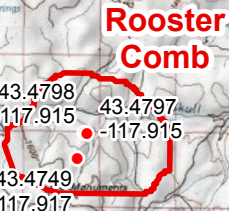

JUNTURA COMPLEX
OR-VAD-145
Infrared Interpretation
Date of Imagery: 8/9/2016 1856 PDT
Heat Perimeter: 23,155 Acres

 Heat Perimeter
 Isolated Heat Sources

UTM Zone 11N, NAD83
IRIN: Kurt Teuber Map Produced: 08/09/2016 2300 PDT