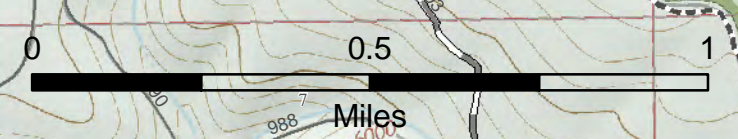

**RAIL FIRE  
OR-WWF-582  
OPS Map  
DIV K**

Drawn: North American 1983  
08/12/2016  
Day Shift

Approx: 11,800 ac  
Perimeter as of 08/11/16 @ 2100

- Division Break
- Helispot
- Lookout
- Repeater
- Camp
- Drop Point
- Retardant/Mud Pit
- Sling Site
- Uncontrolled Fire Edge
- Hand Line
- Road as Completed Line