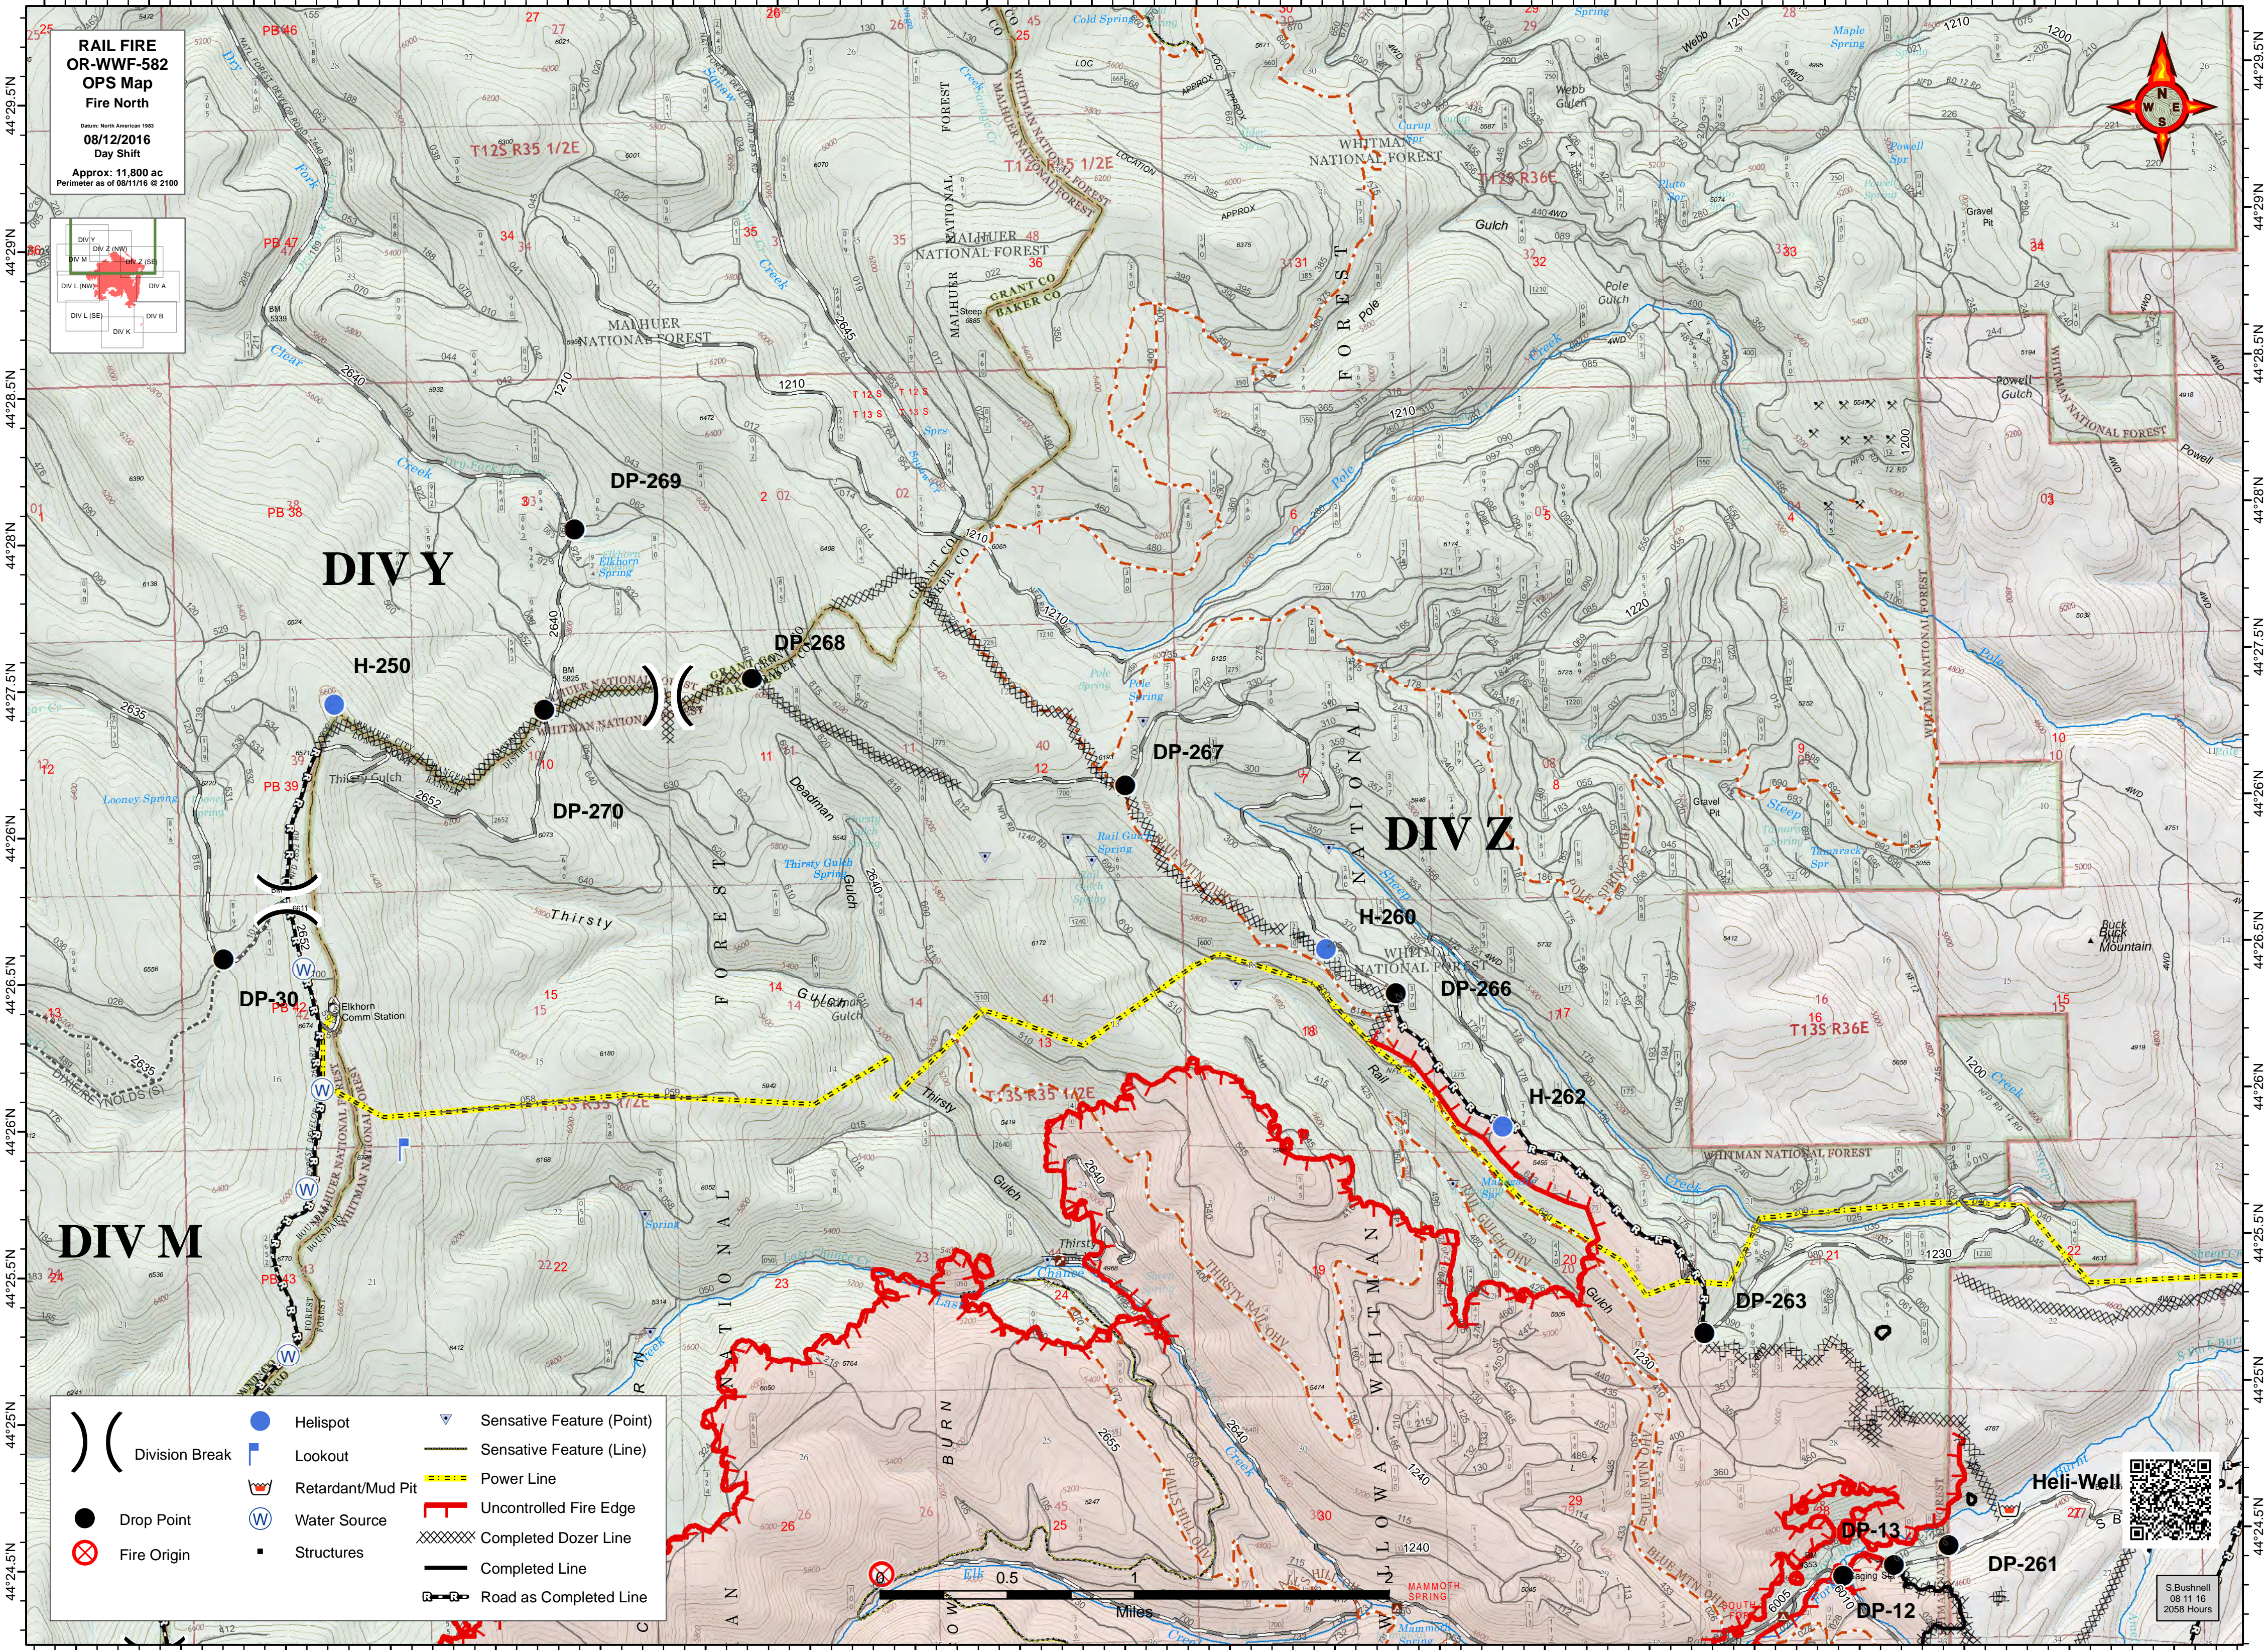

118°26.5'W 118°26'W 118°25.5'W 118°25'W 118°24.5'W 118°23'W 118°23.5'W 118°23'W 118°22.5'W 118°22'W 118°21.5'W 118°21'W 118°20.5'W 118°20'W 118°19.5'W 118°19'W 118°18.5'W 118°18'W 118°17.5'W 118°17'W 118°16.5'W

**RAIL FIRE
OR-WWF-582
OPS Map
Fire North**
Date: North American 1983
**08/12/2016
Day Shift**
Approx: 11,800 ac
Perimeter as of 08/11/16 @ 2100

S. Bushnell
08 11 16
2058 Hours

118°26.5'W 118°26'W 118°25.5'W 118°25'W 118°24.5'W 118°23'W 118°23.5'W 118°23'W 118°22.5'W 118°22'W 118°21.5'W 118°21'W 118°20.5'W 118°20'W 118°19.5'W 118°19'W 118°18.5'W 118°18'W 118°17.5'W 118°17'W 118°16.5'W