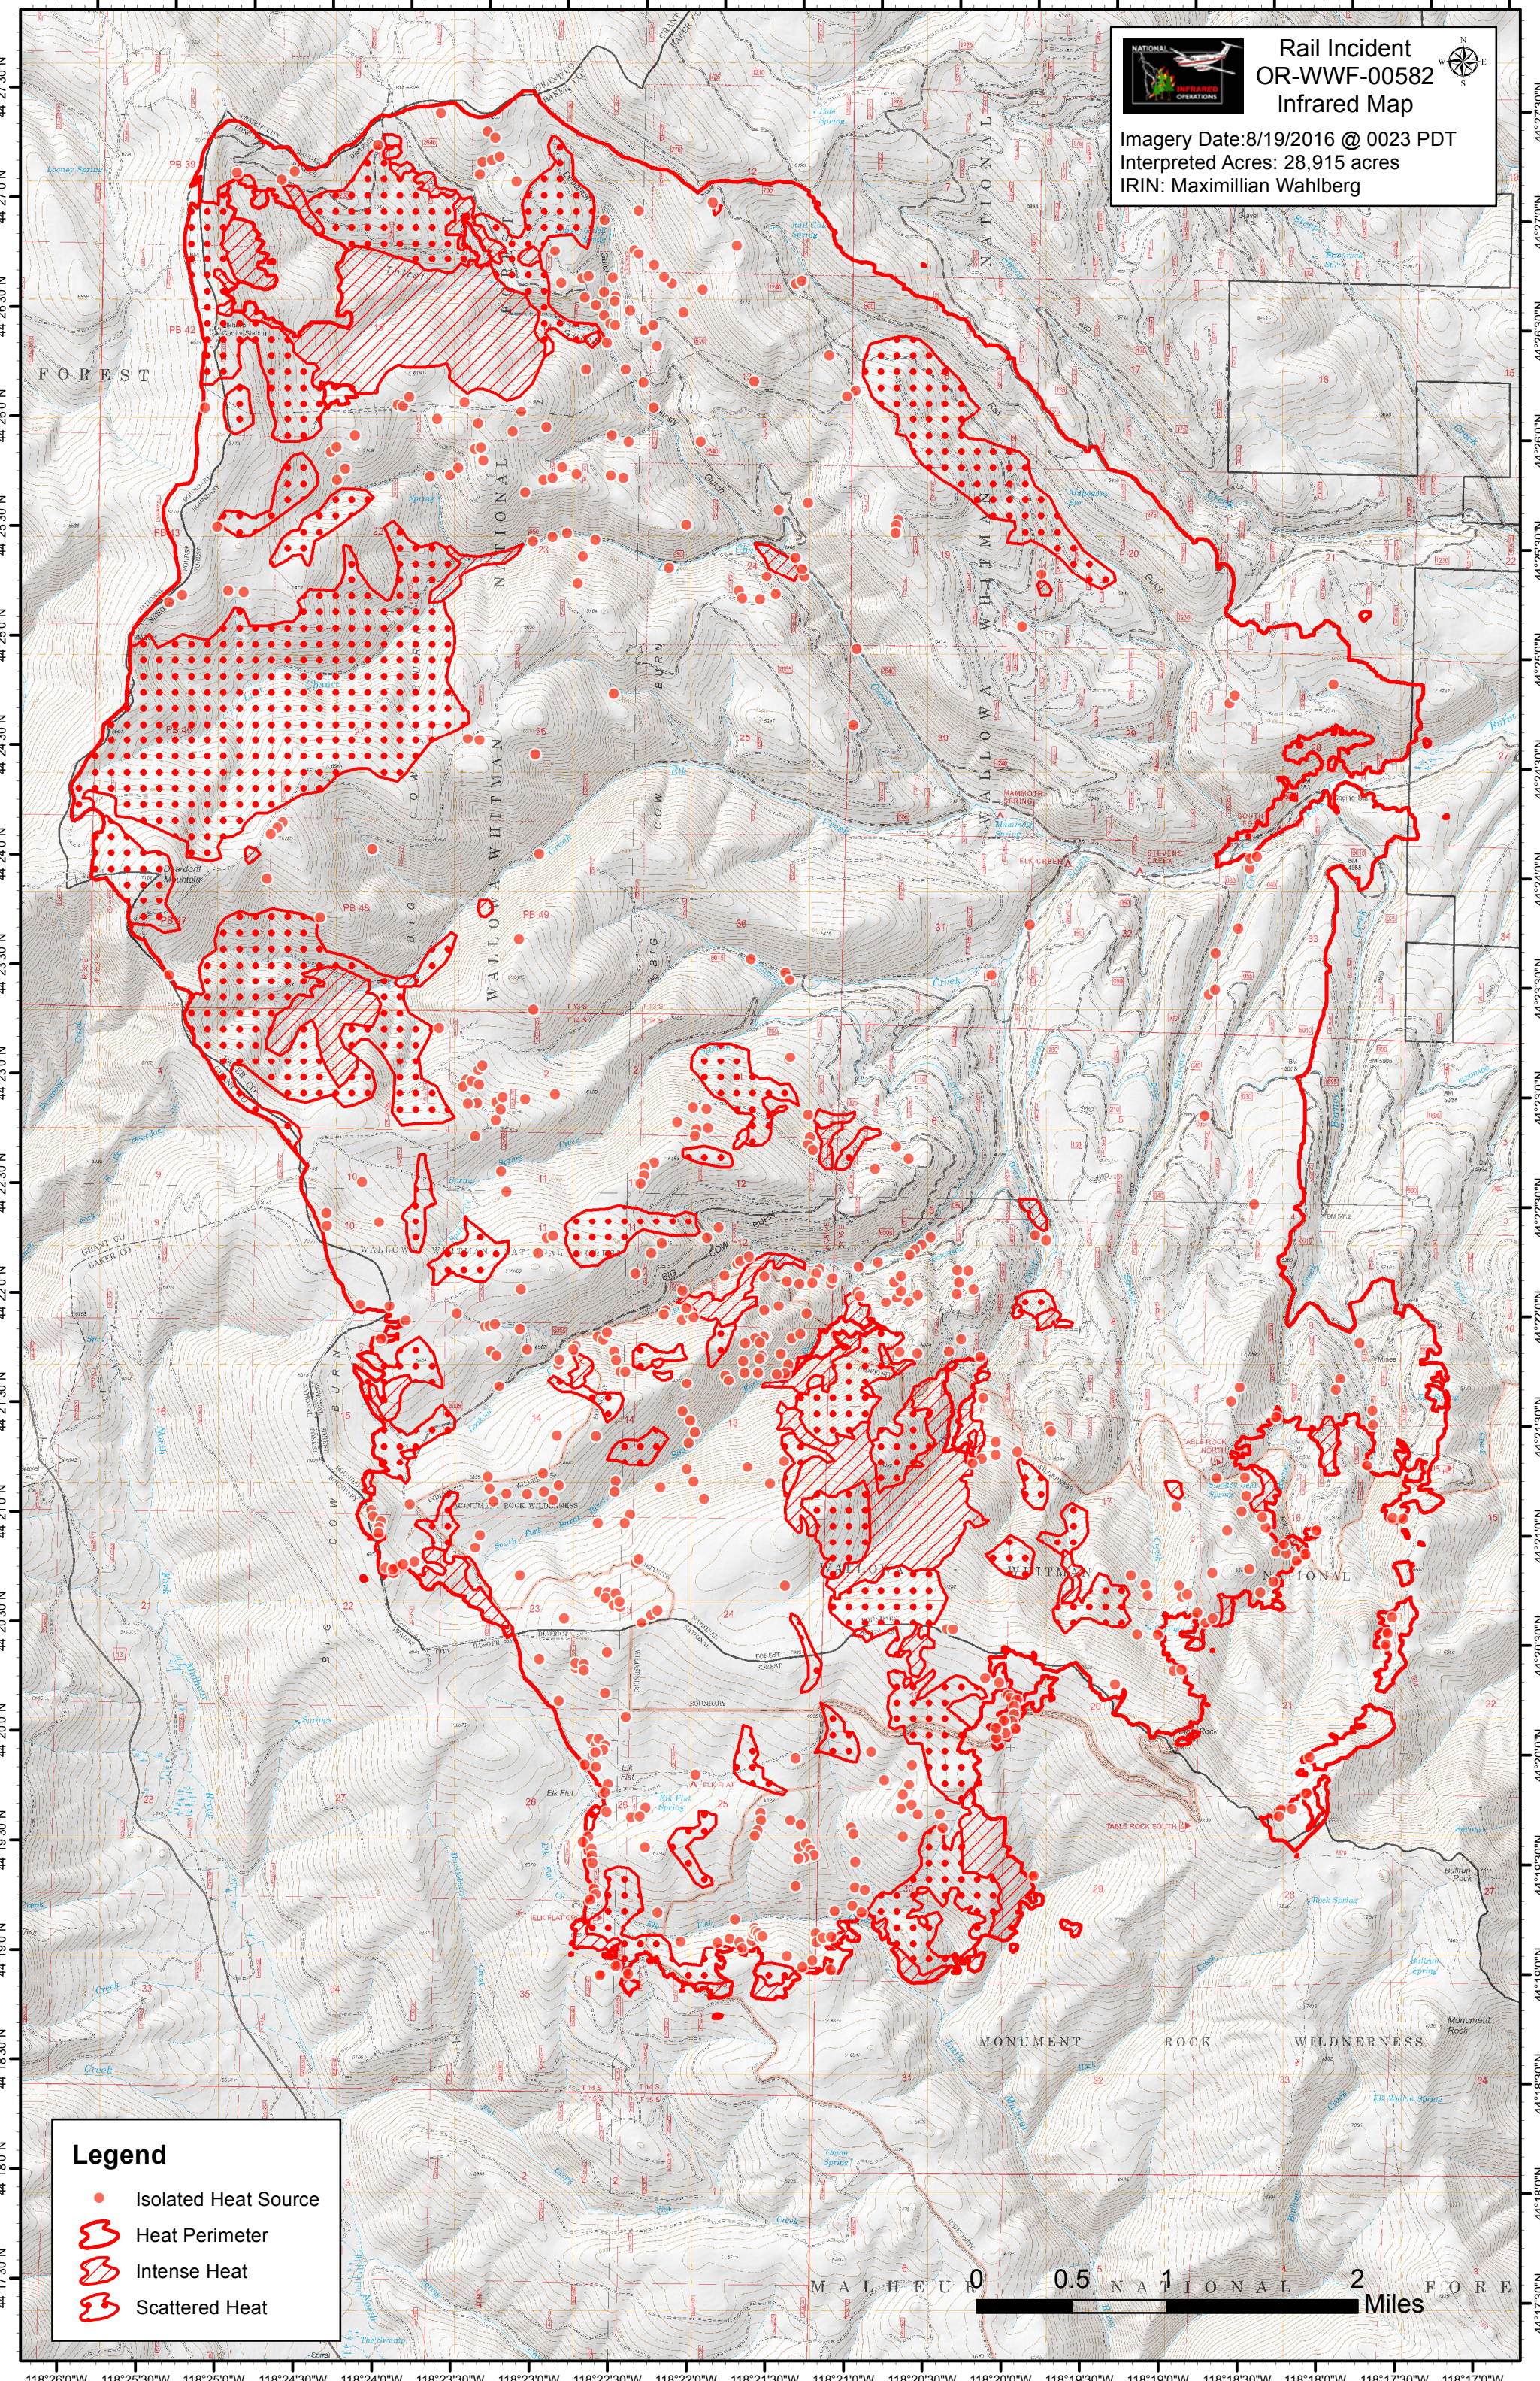

**Rail Incident  
OR-WWF-00582  
Infrared Map**

Imagery Date: 8/19/2016 @ 0023 PDT  
Interpreted Acres: 28,915 acres  
IRIN: Maximilian Wahlberg

**Legend**

- Isolated Heat Source
- ⌞ Heat Perimeter
- ⌞ Intense Heat
- ⌞ Scattered Heat

MALHEUR 0 0.5 NATIONAL 2 FORE Miles