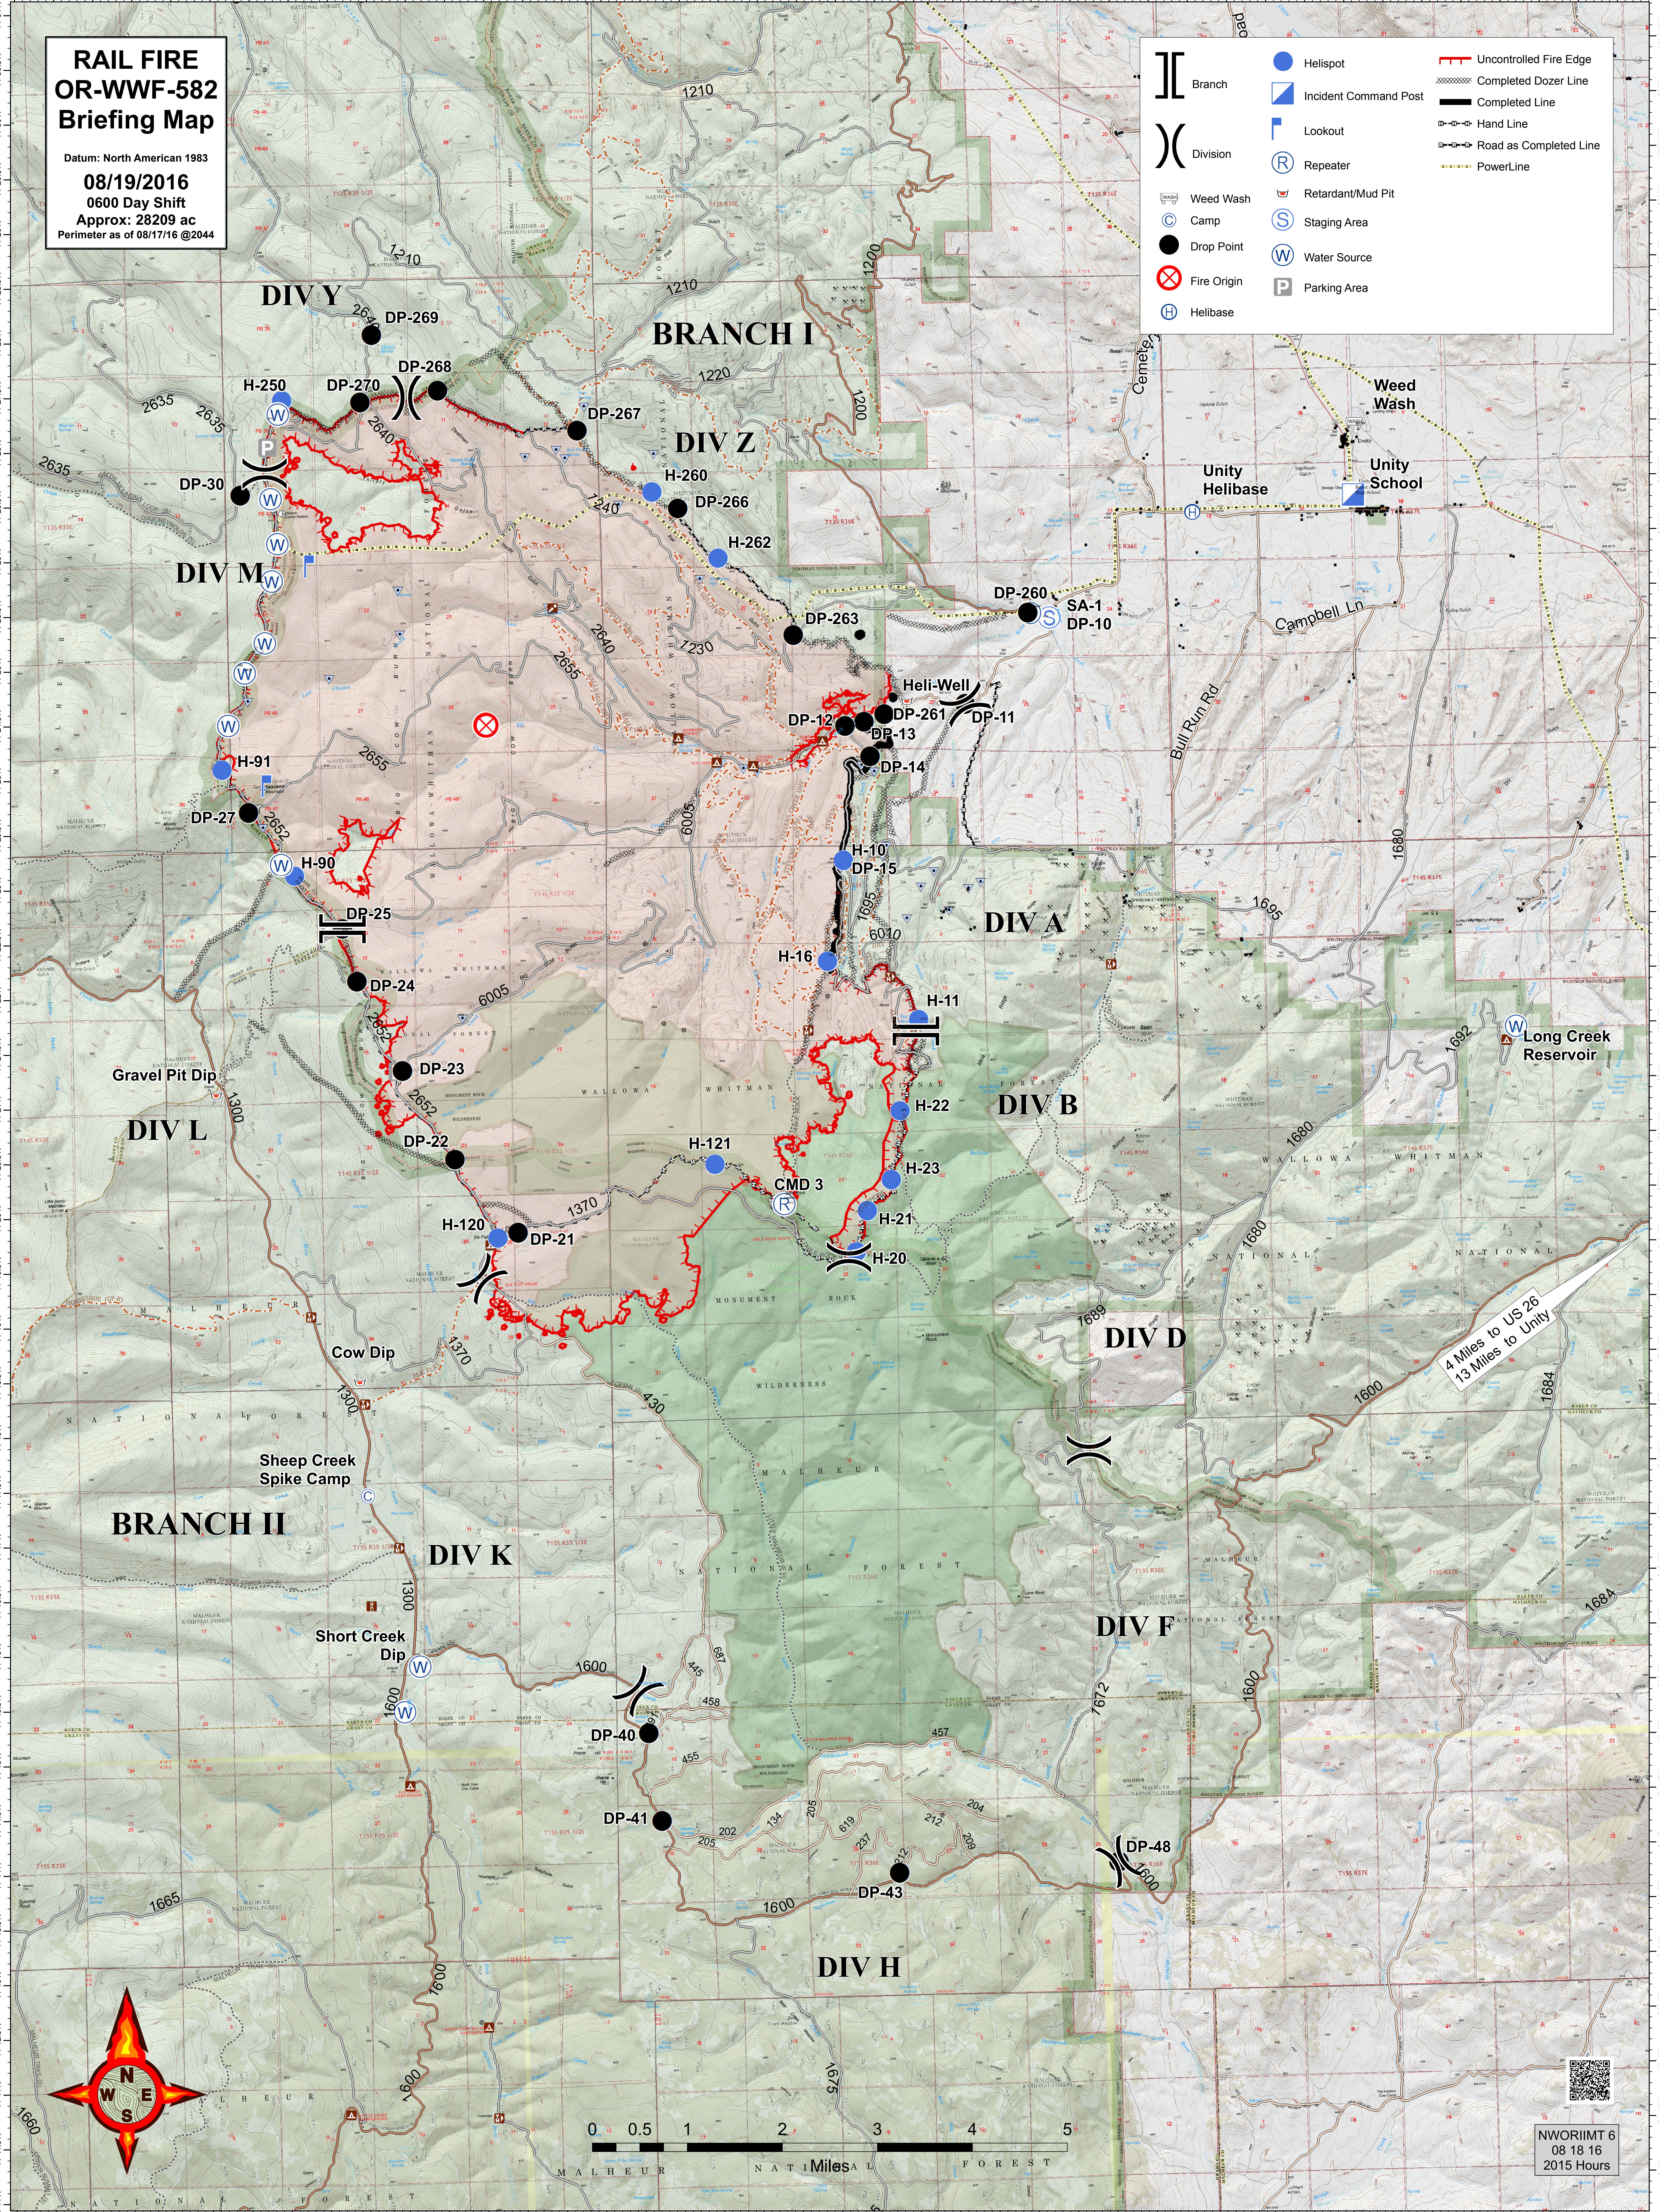

RAIL FIRE OR-WWF-582 Briefing Map

Datum: North American 1983
08/19/2016
0600 Day Shift
Approx: 28209 ac
Perimeter as of 08/17/16 @2044

	Branch		Helispot		Uncontrolled Fire Edge
	Division		Incident Command Post		Completed Dozer Line
	Weed Wash		Lookout		Completed Line
	Camp		Repeater		Hand Line
	Drop Point		Retardant/Mud Pit		Road as Completed Line
	Fire Origin		Staging Area		PowerLine
	Helibase		Water Source		
			Parking Area		

4 Miles to US 26
13 Miles to Unity

NWORIMT 6
08 18 16
2015 Hours