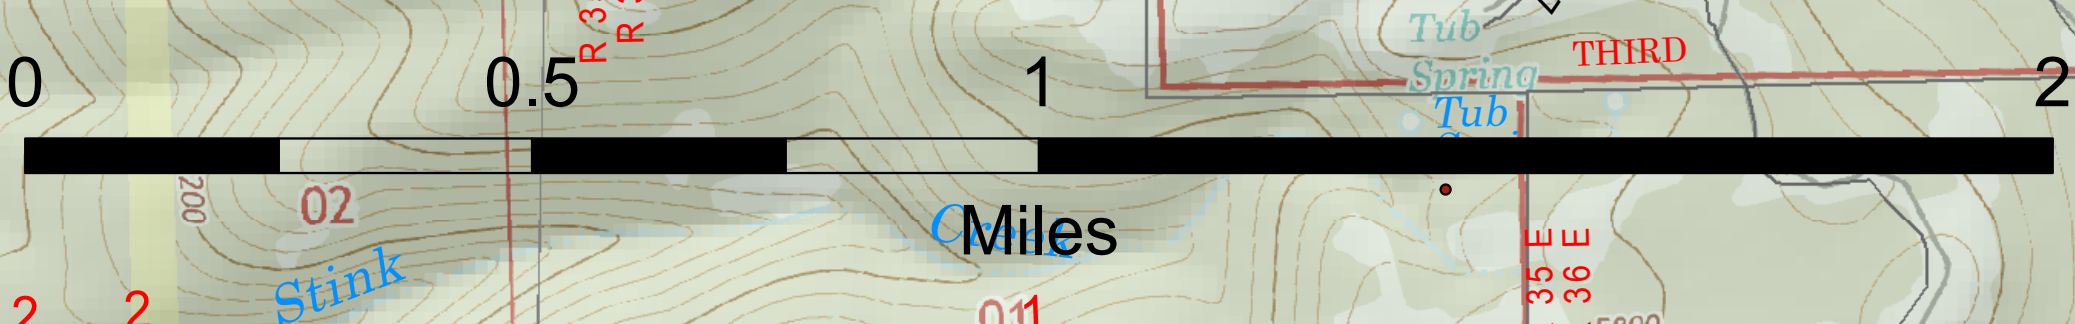

**RAIL FIRE
OR-WWF-582
Briefing Map**
Div K-Prairie Hill
Datum: North American 1983
08/22/2016
0600 Day Shift
Approx: 30273 ac
Perimeter as of 08/20/16 @2134

	Branch		Lookout		FireLine
	Division		Mobile Weather Unit		Uncontrolled Fire Edge
	Camp		Repeater		Completed Dozer Line
	Drop Point		Retardant/Mud Pit		Hand Line
	Helispot		Staging Area		Road as Completed Line
			Water Source		Completed Line
					Ridge / Geographic Feature
					PowerLine

DIV K

DIV H

NWORIMT 6
08 21 16
2218 Hours