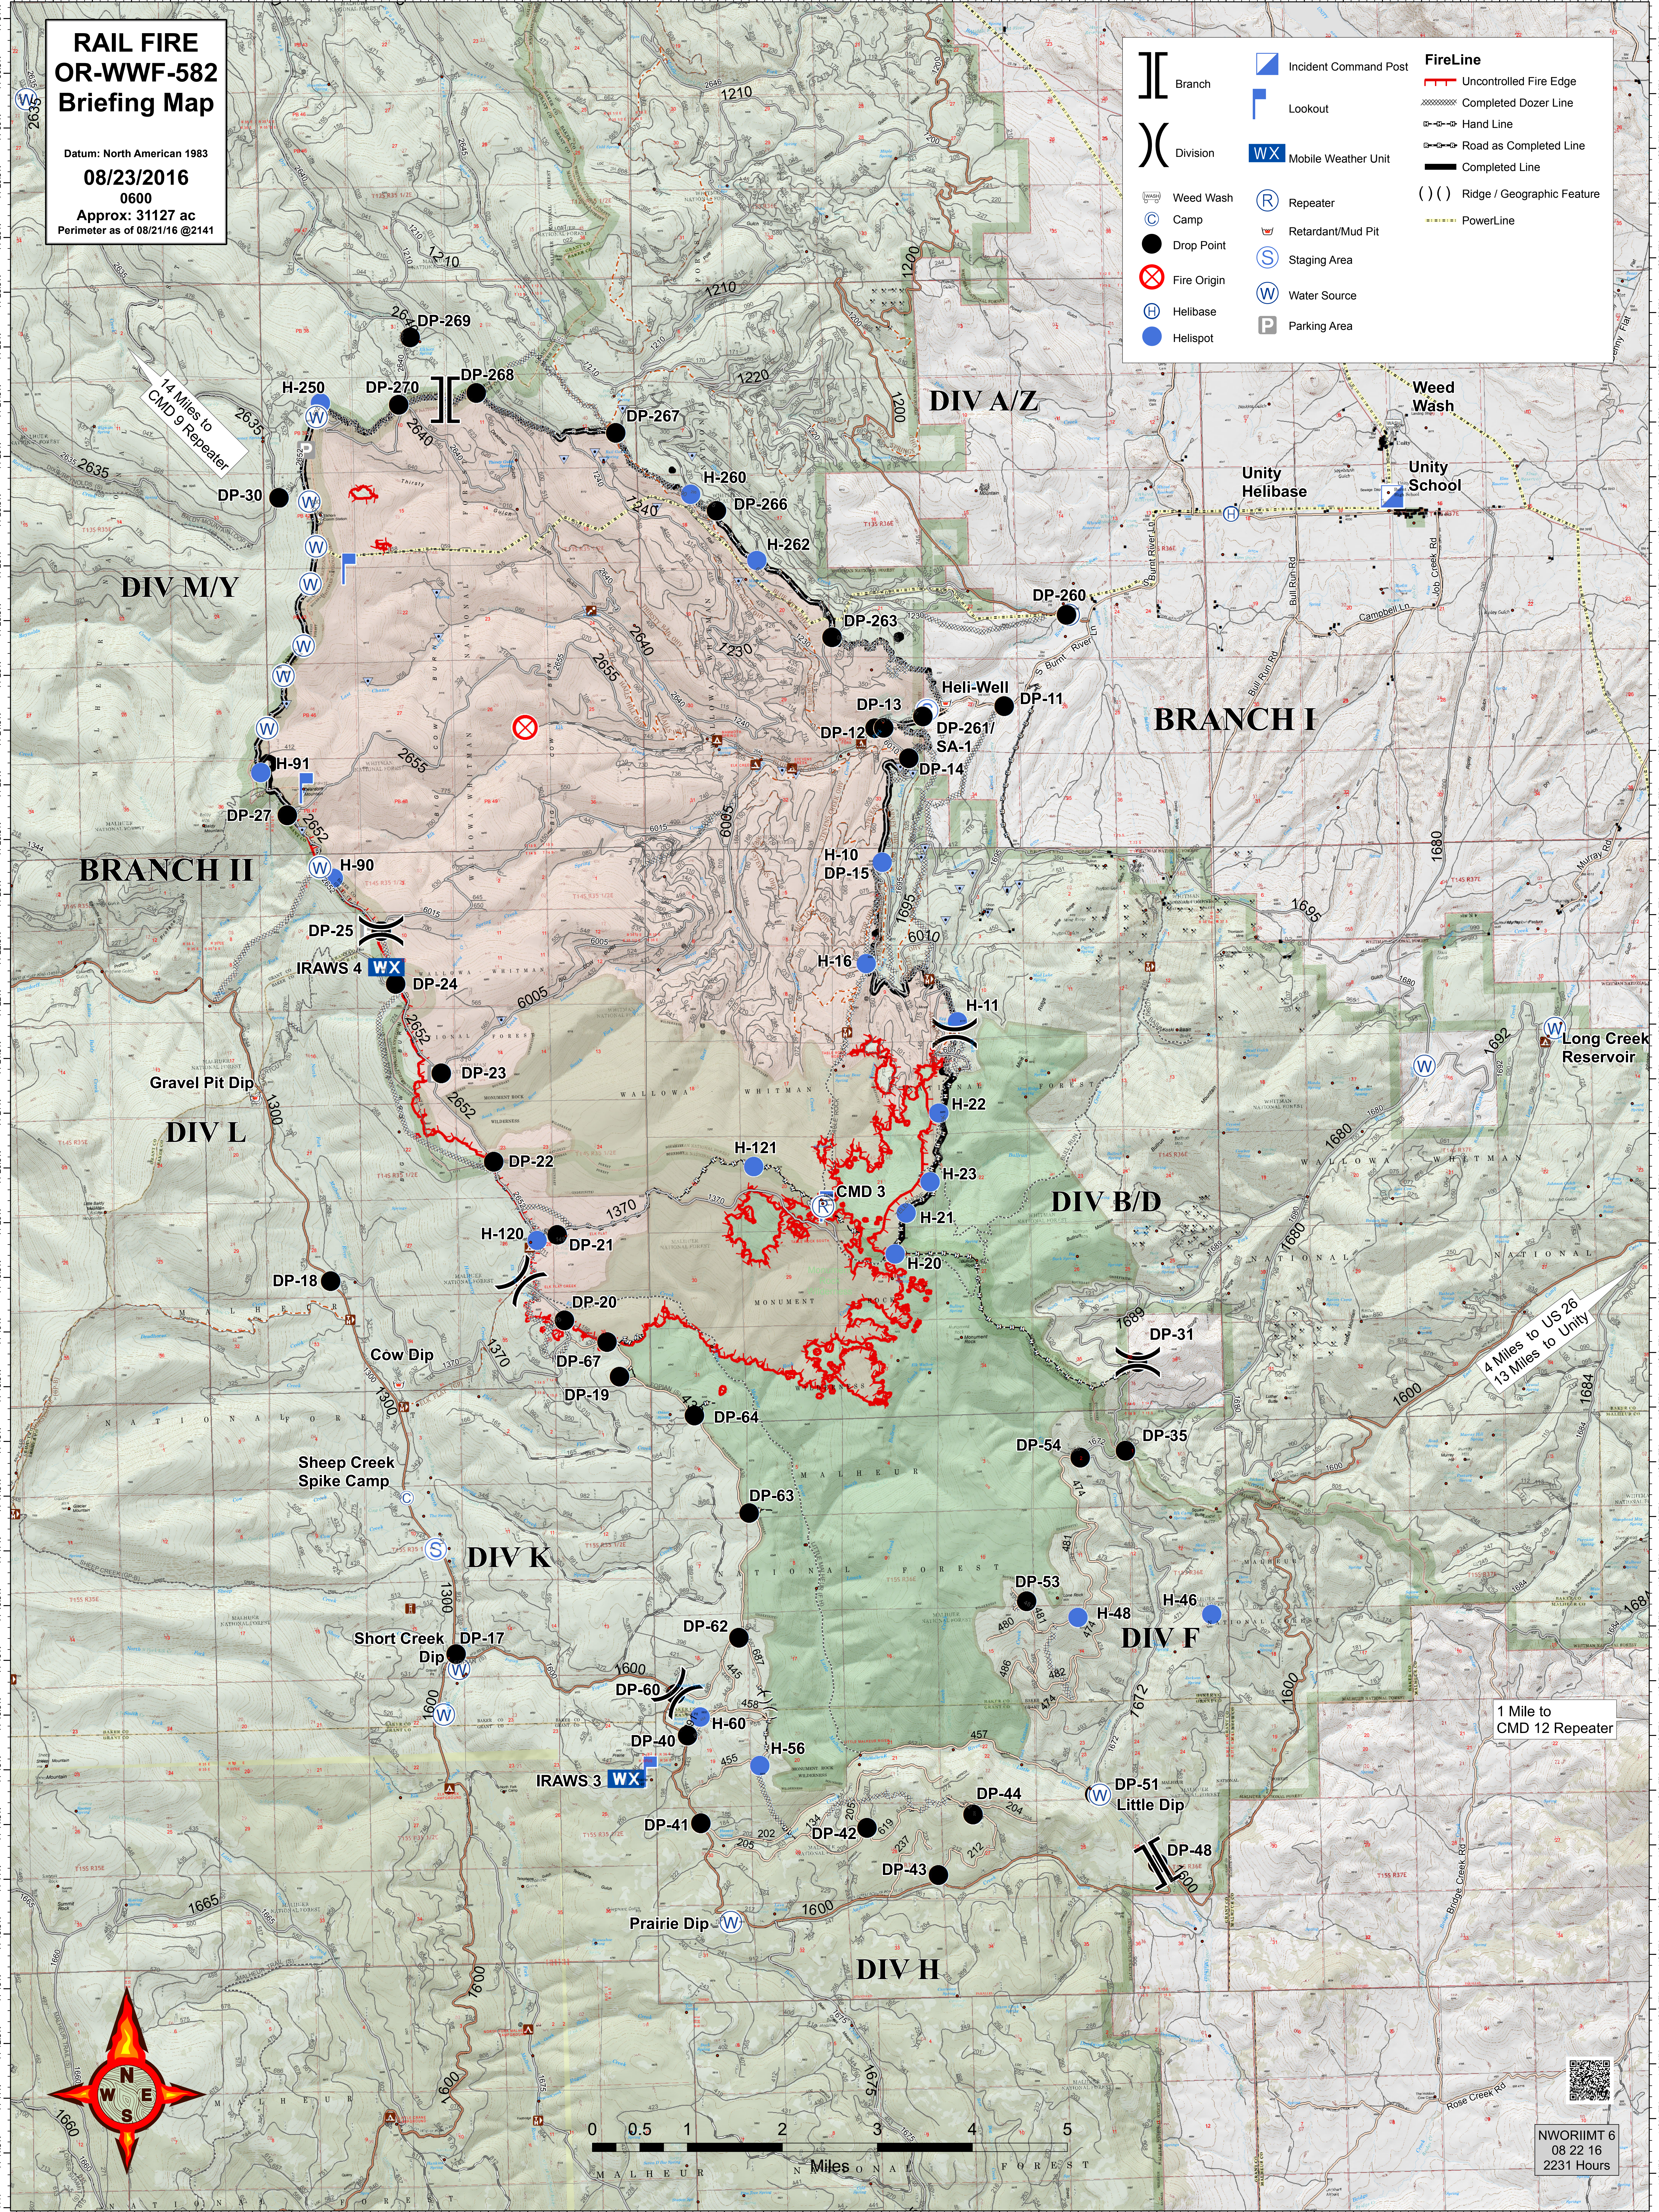

RAIL FIRE OR-WWF-582 Briefing Map

Datum: North American 1983
08/23/2016
0600
Approx: 31127 ac
Perimeter as of 08/21/16 @2141

	Branch		Incident Command Post		FireLine
	Division		Lookout		Uncontrolled Fire Edge
	Weed Wash		Mobile Weather Unit		Completed Dozer Line
	Camp		Repeater		Hand Line
	Drop Point		Retardant/Mud Pit		Road as Completed Line
	Fire Origin		Staging Area		Completed Line
	Helibase		Water Source		Ridge / Geographic Feature
	Helispot		Parking Area		PowerLine

14 Miles to
CMD 9 Repeater

4 Miles to US 26
13 Miles to Unity

1 Mile to
CMD 12 Repeater

NWORIMT 6
08 22 16
2231 Hours