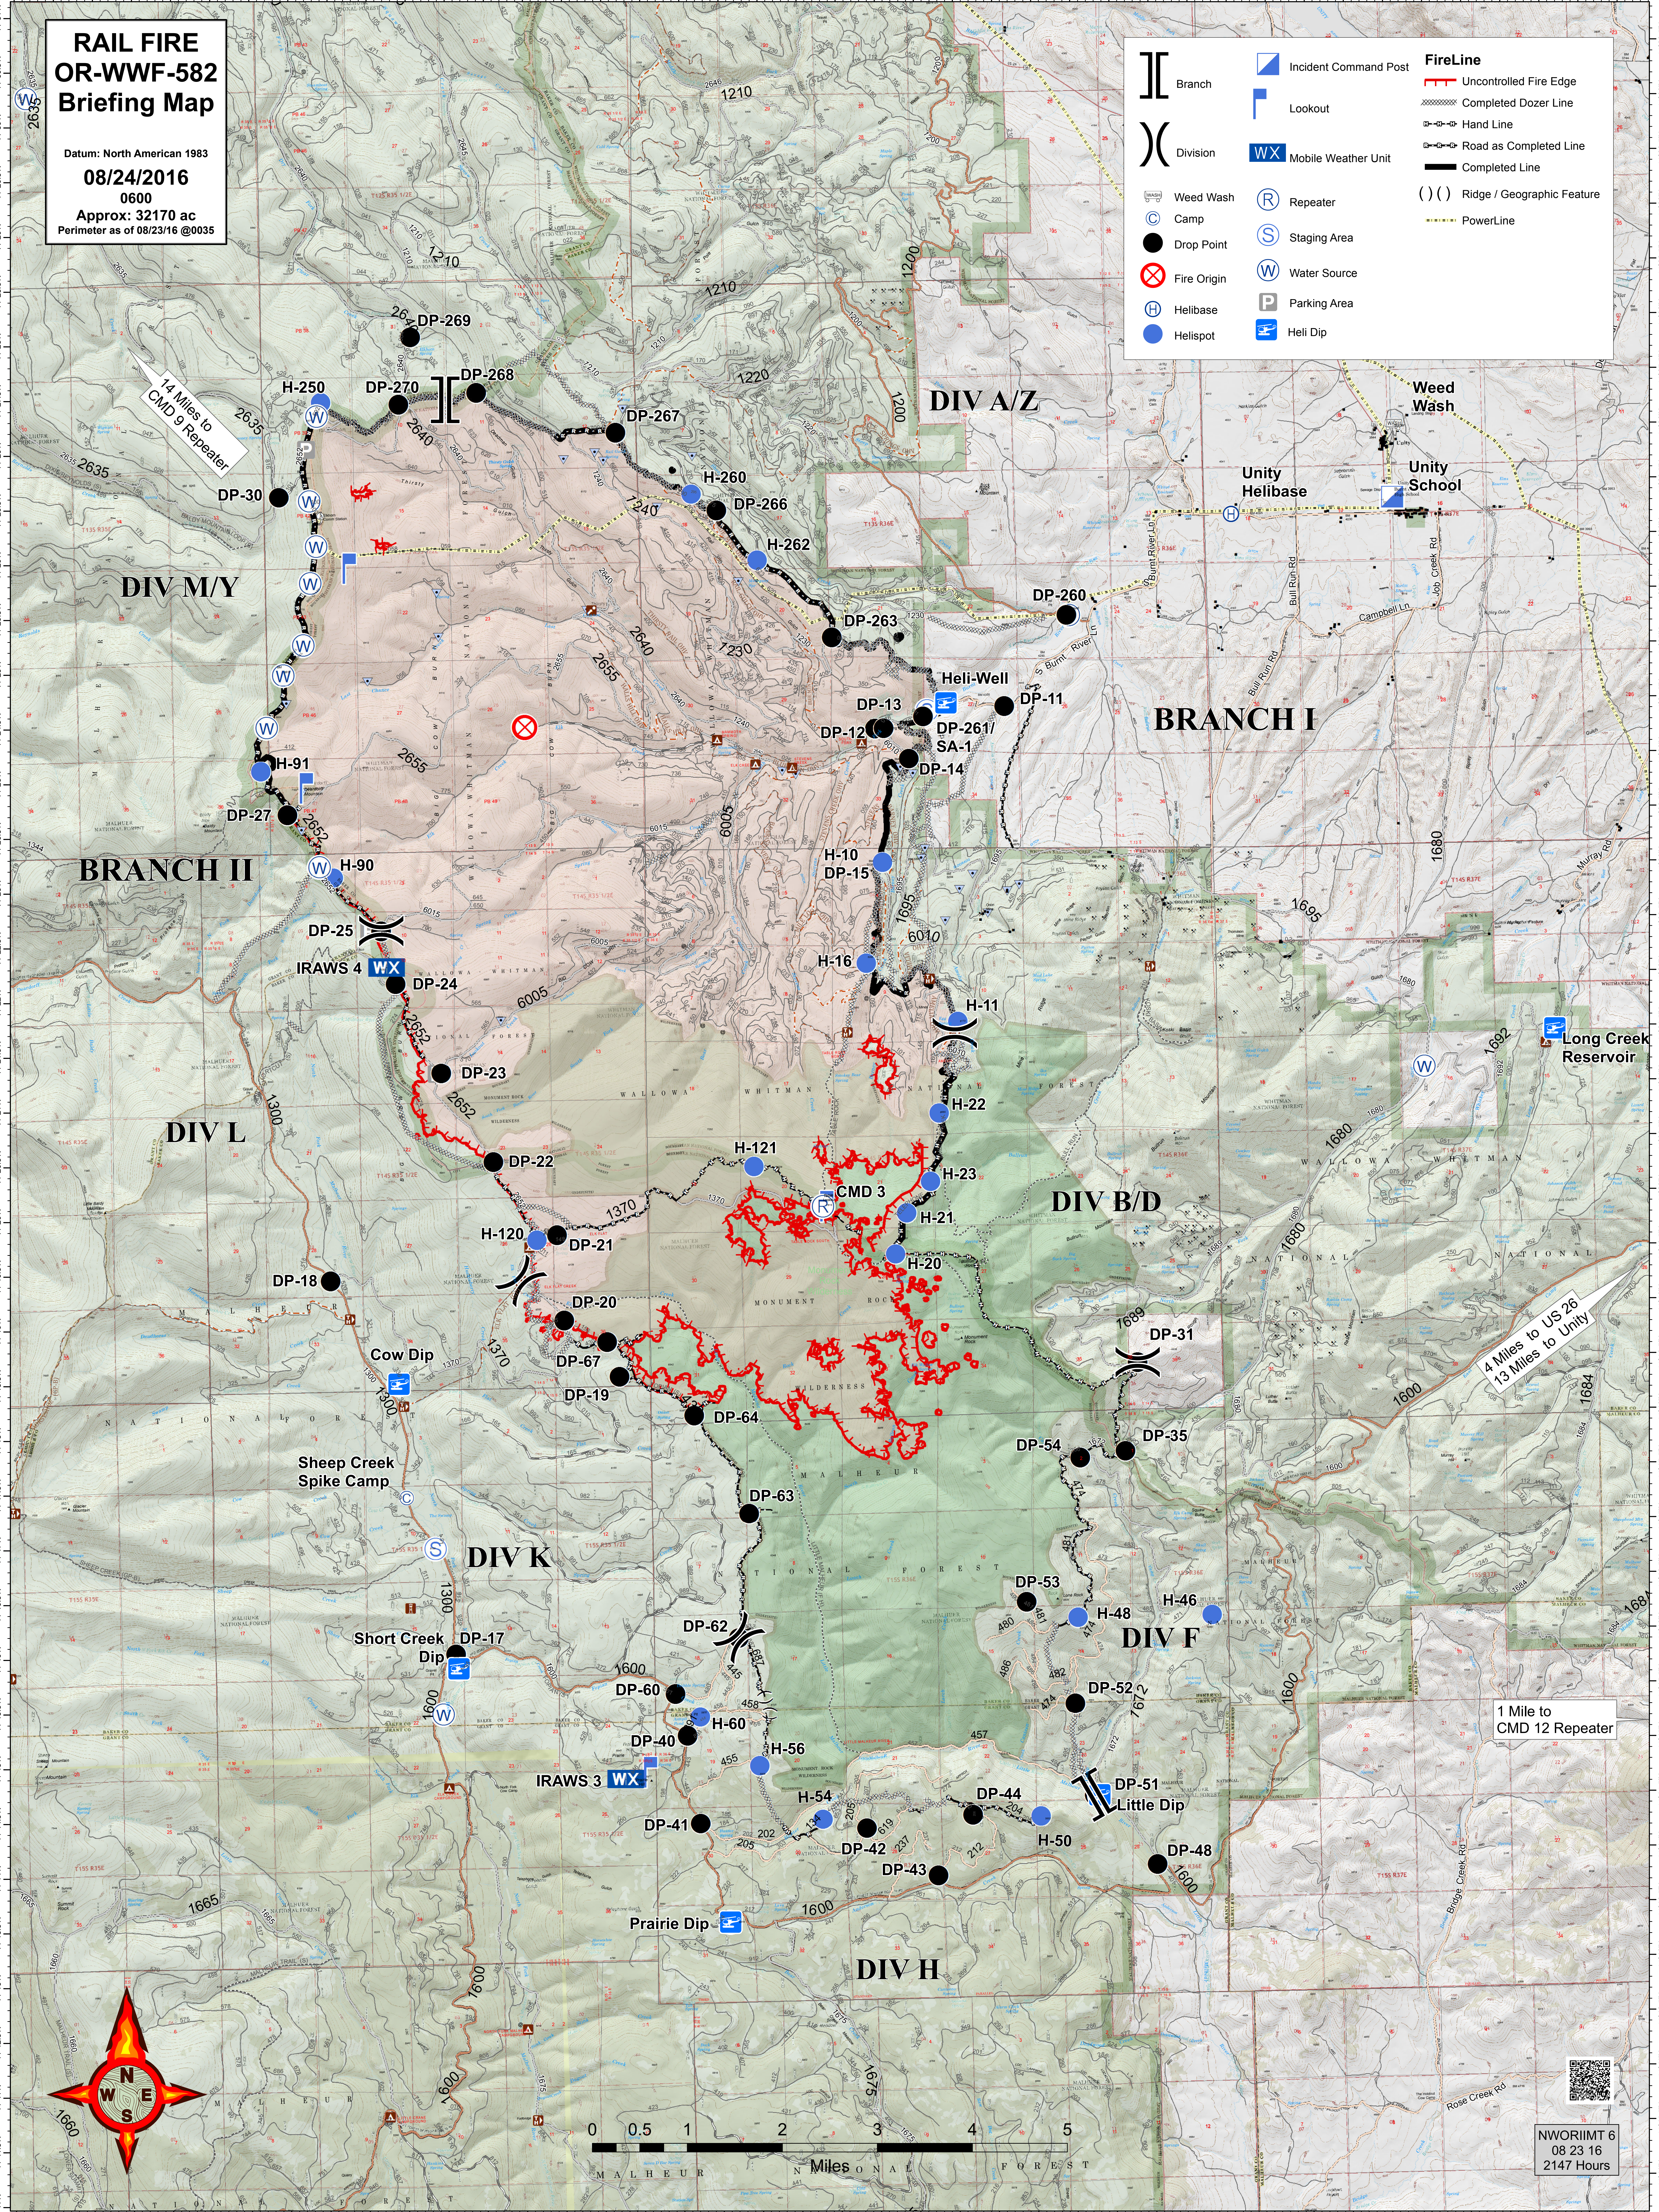

RAIL FIRE OR-WWF-582 Briefing Map

Datum: North American 1983
08/24/2016
0600
Approx: 32170 ac
Perimeter as of 08/23/16 @0035

	Branch		Incident Command Post		FireLine
	Division		Lookout		Uncontrolled Fire Edge
	Weed Wash		Mobile Weather Unit		Completed Dozer Line
	Camp		Repeater		Hand Line
	Drop Point		Staging Area		Road as Completed Line
	Fire Origin		Water Source		Completed Line
	Helibase		Parking Area		Ridge / Geographic Feature
	Helispot		Heli Dip		PowerLine

14 Miles to
CMD 9 Repeater

DIV M/Y

DIV A/Z

BRANCH I

BRANCH II

DIV L

DIV B/D

DIV K

DIV F

DIV H

4 Miles to US 26
13 Miles to Unity

1 Mile to
CMD 12 Repeater

NWORIMT 6
08 23 16
2147 Hours