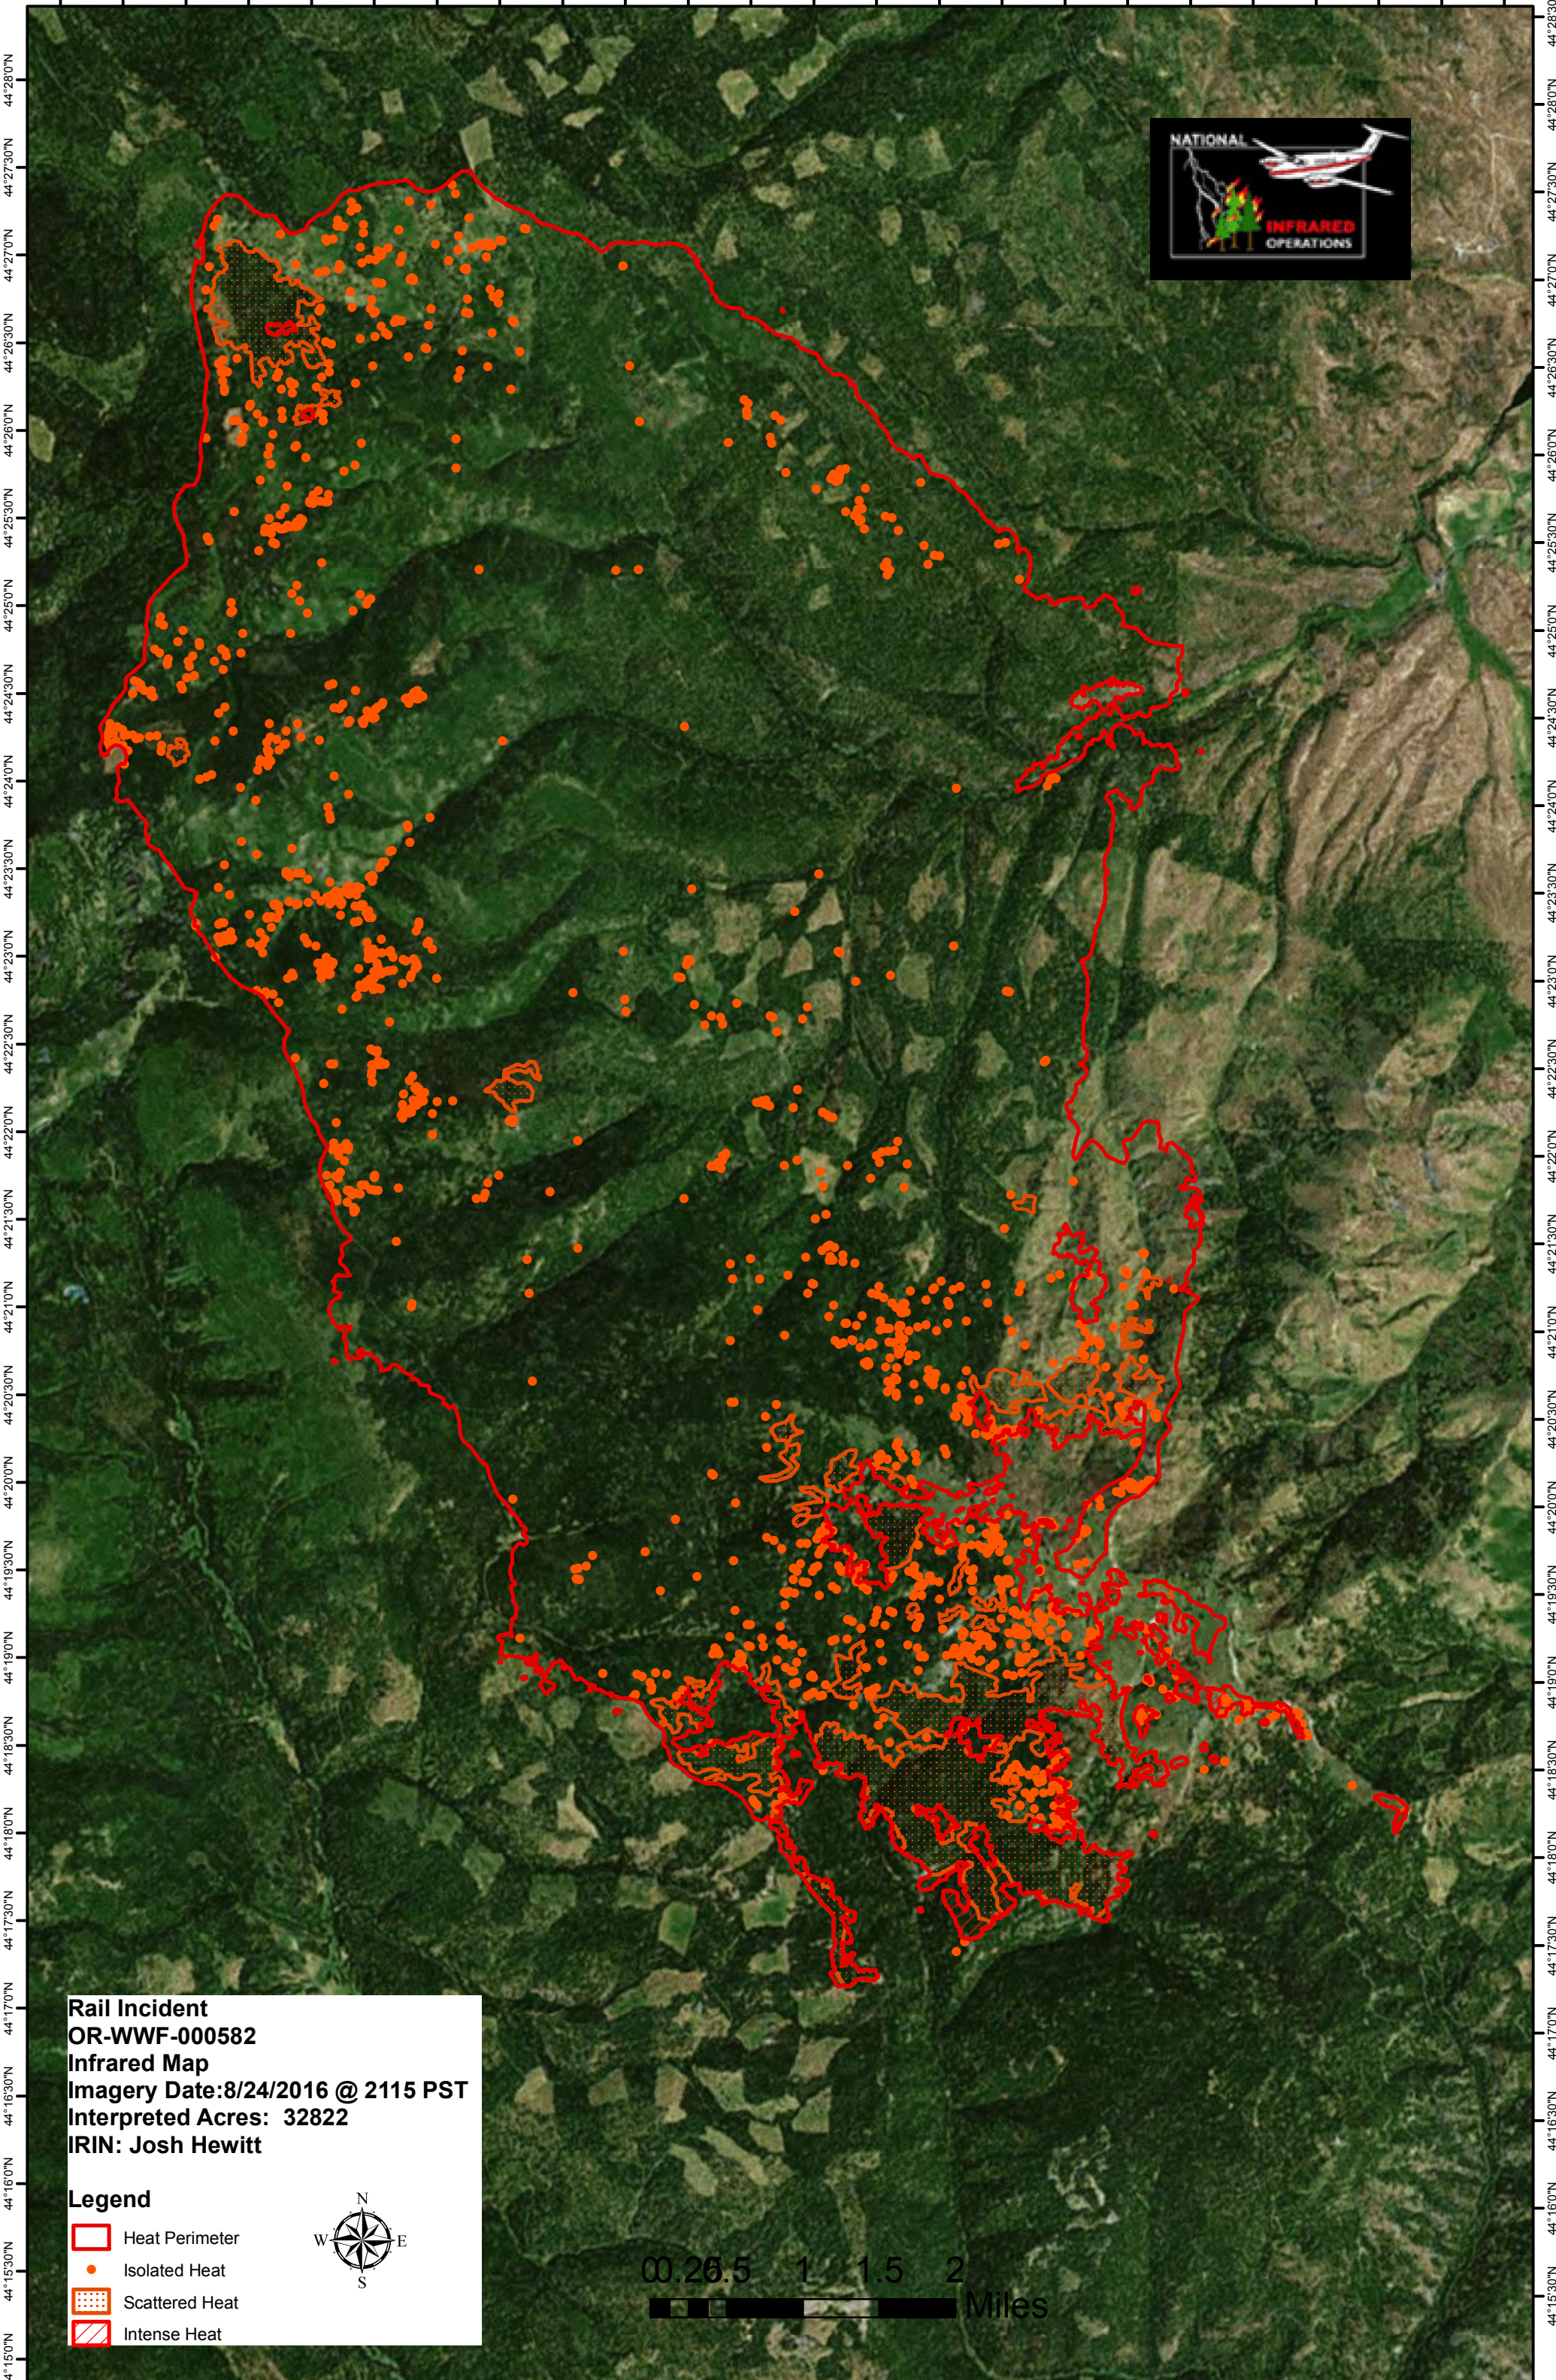

118°26'0"W 118°25'0"W 118°24'0"W 118°23'0"W 118°22'0"W 118°21'0"W 118°20'0"W 118°19'0"W 118°18'0"W 118°17'0"W 118°16'0"W 118°15'0"W

**Rail Incident**  
**OR-WWF-000582**  
**Infrared Map**  
**Imagery Date: 8/24/2016 @ 2115 PST**  
**Interpreted Acres: 32822**  
**IRIN: Josh Hewitt**

**Legend**

-  Heat Perimeter
-  Isolated Heat
-  Scattered Heat
-  Intense Heat

118°26'0"W 118°25'0"W 118°24'0"W 118°23'0"W 118°22'0"W 118°21'0"W 118°20'0"W 118°19'0"W 118°18'0"W 118°17'0"W 118°16'0"W 118°15'0"W