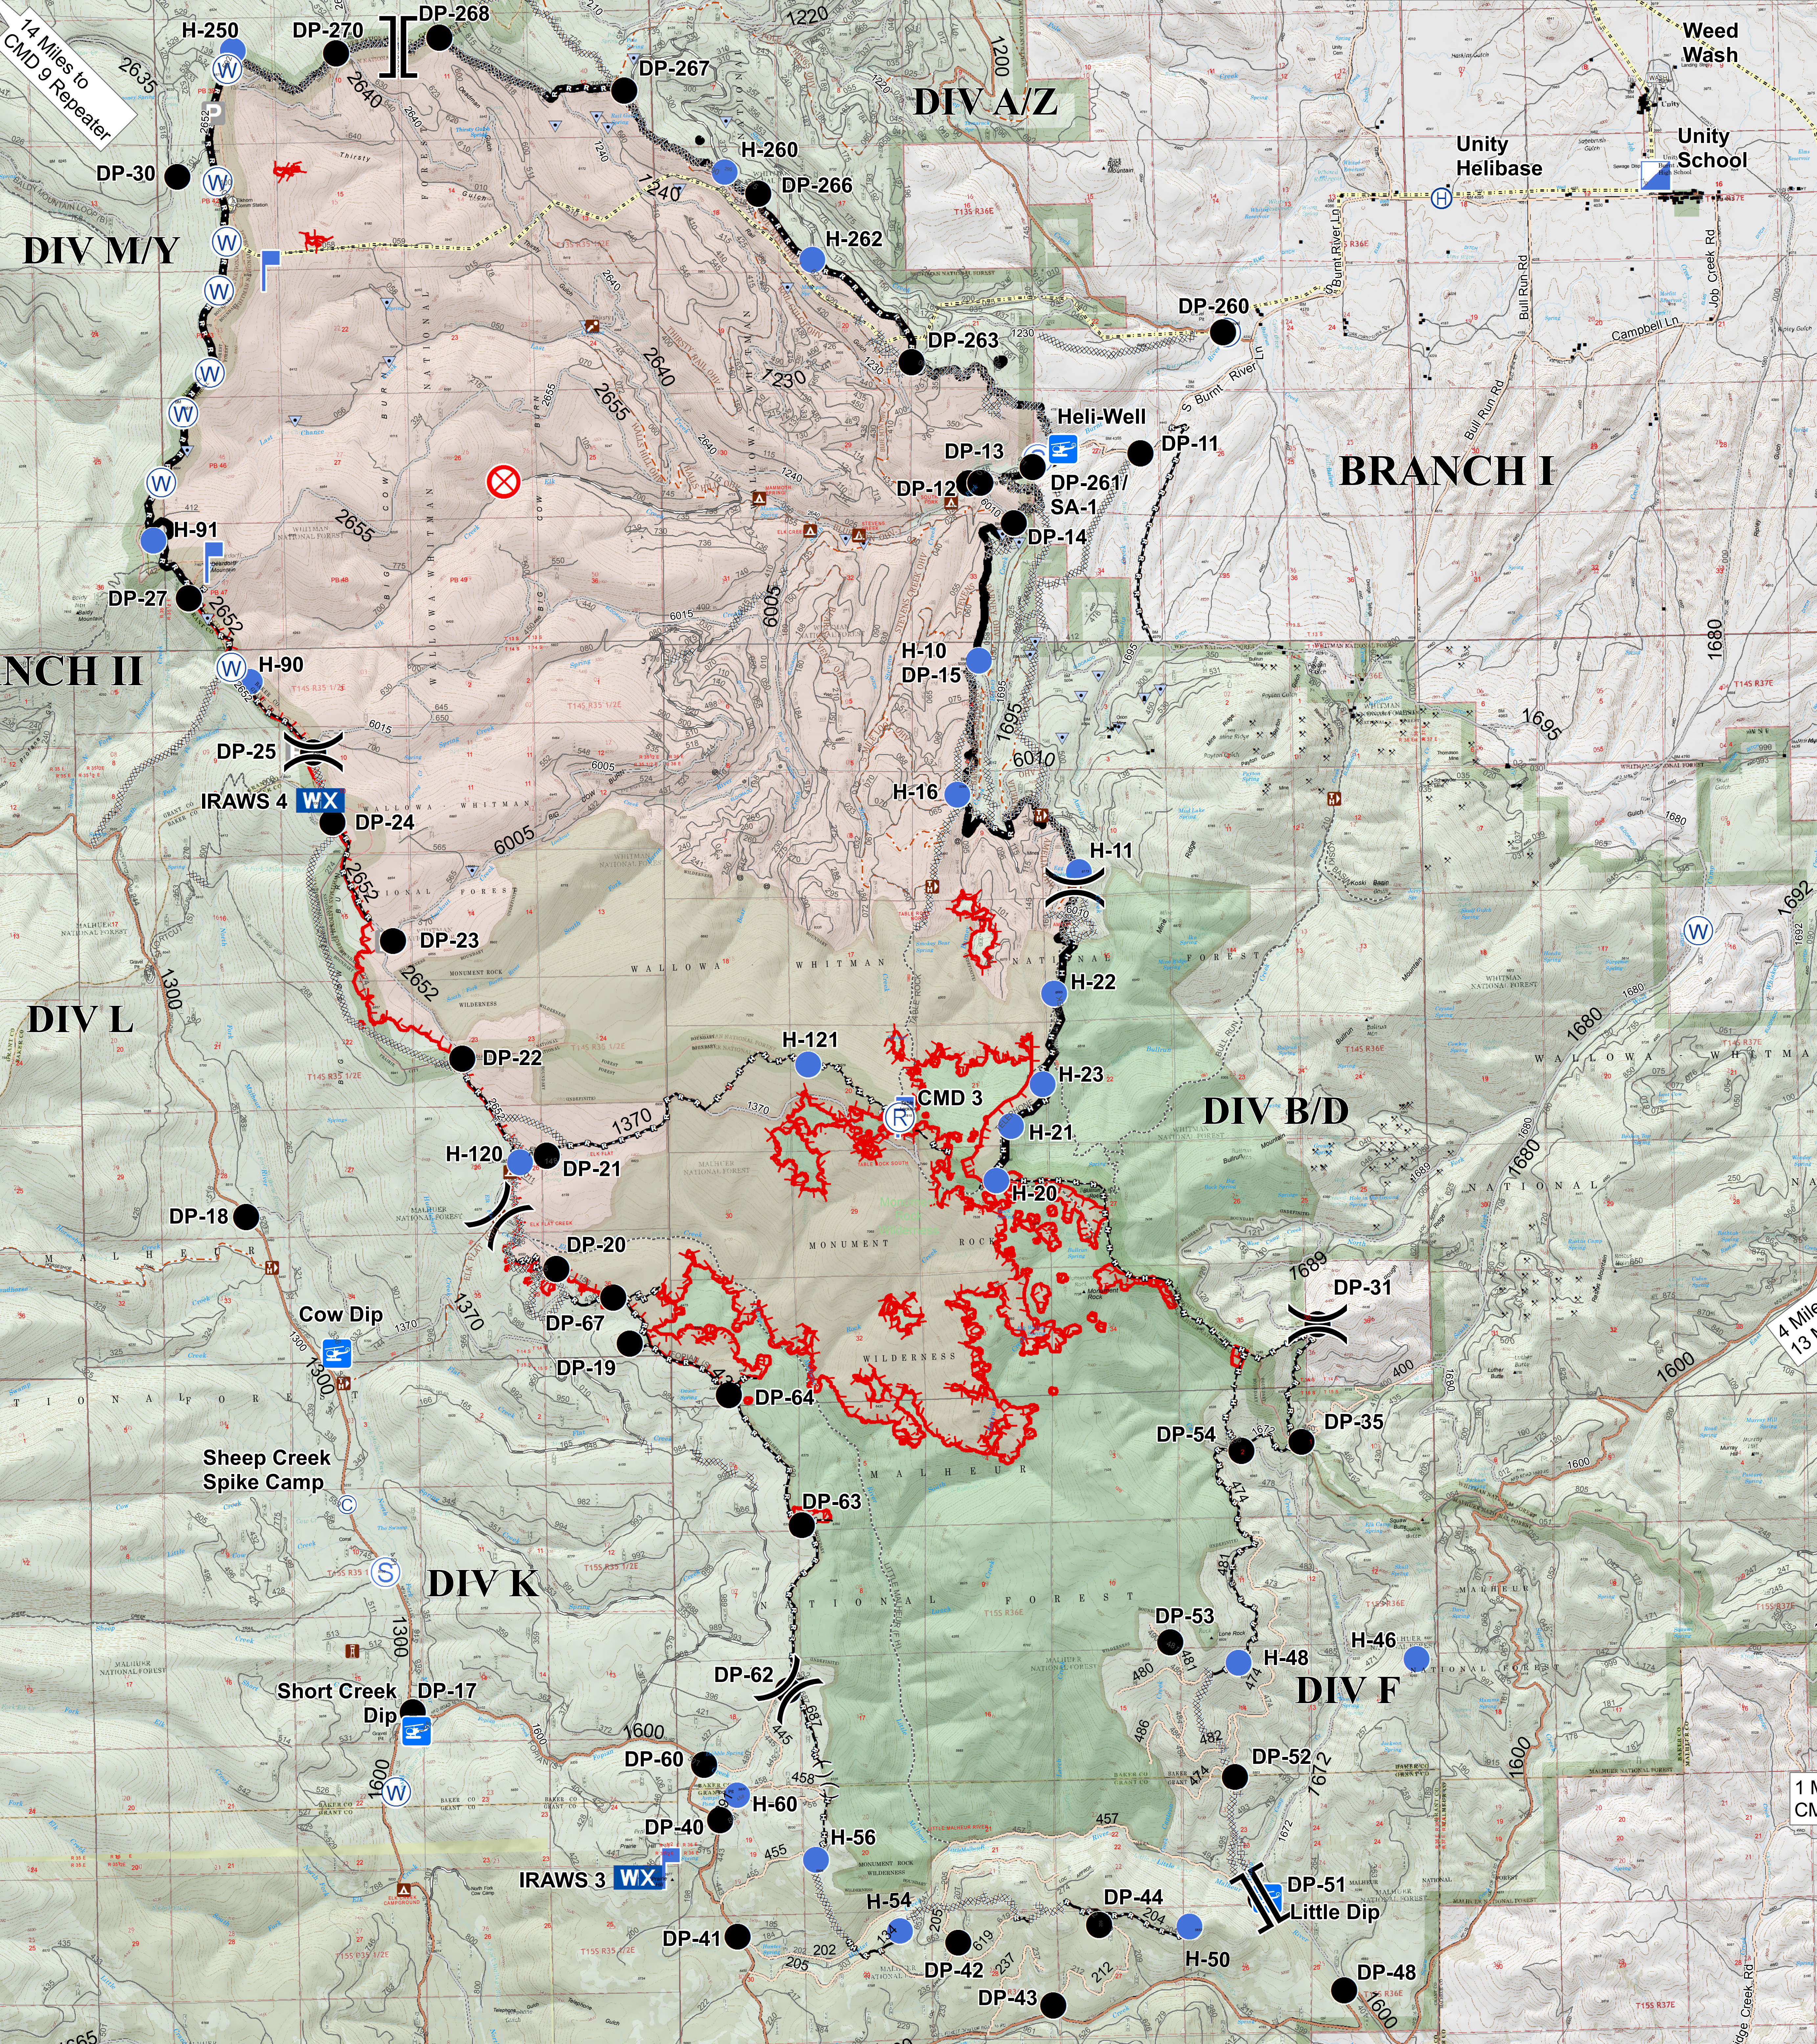

RAIL FIRE OR-WWF-582 Briefing Map

Datum: North American 1983
08/25/2016
0600
Approx: 32530 ac
Perimeter as of 08/23/16 @2155

	Branch		Incident Command Post		FireLine
	Division		Lookout		Uncontrolled Fire Edge
	Weed Wash		Mobile Weather Unit		Completed Dozer Line
	Camp		Repeater		Hand Line
	Drop Point		Staging Area		Road as Completed Line
	Fire Origin		Water Source		Completed Line
	Helibase		Parking Area		Ridge / Geographic Feature
	Helispot		Heli Dip		PowerLine

14 Miles to
CMD 9 Repeater

4 Miles to US 26
13 Miles to Unity

1 Mile to
CMD 12 Repeater

NWORIMT 6
08 24 16
2143 Hours