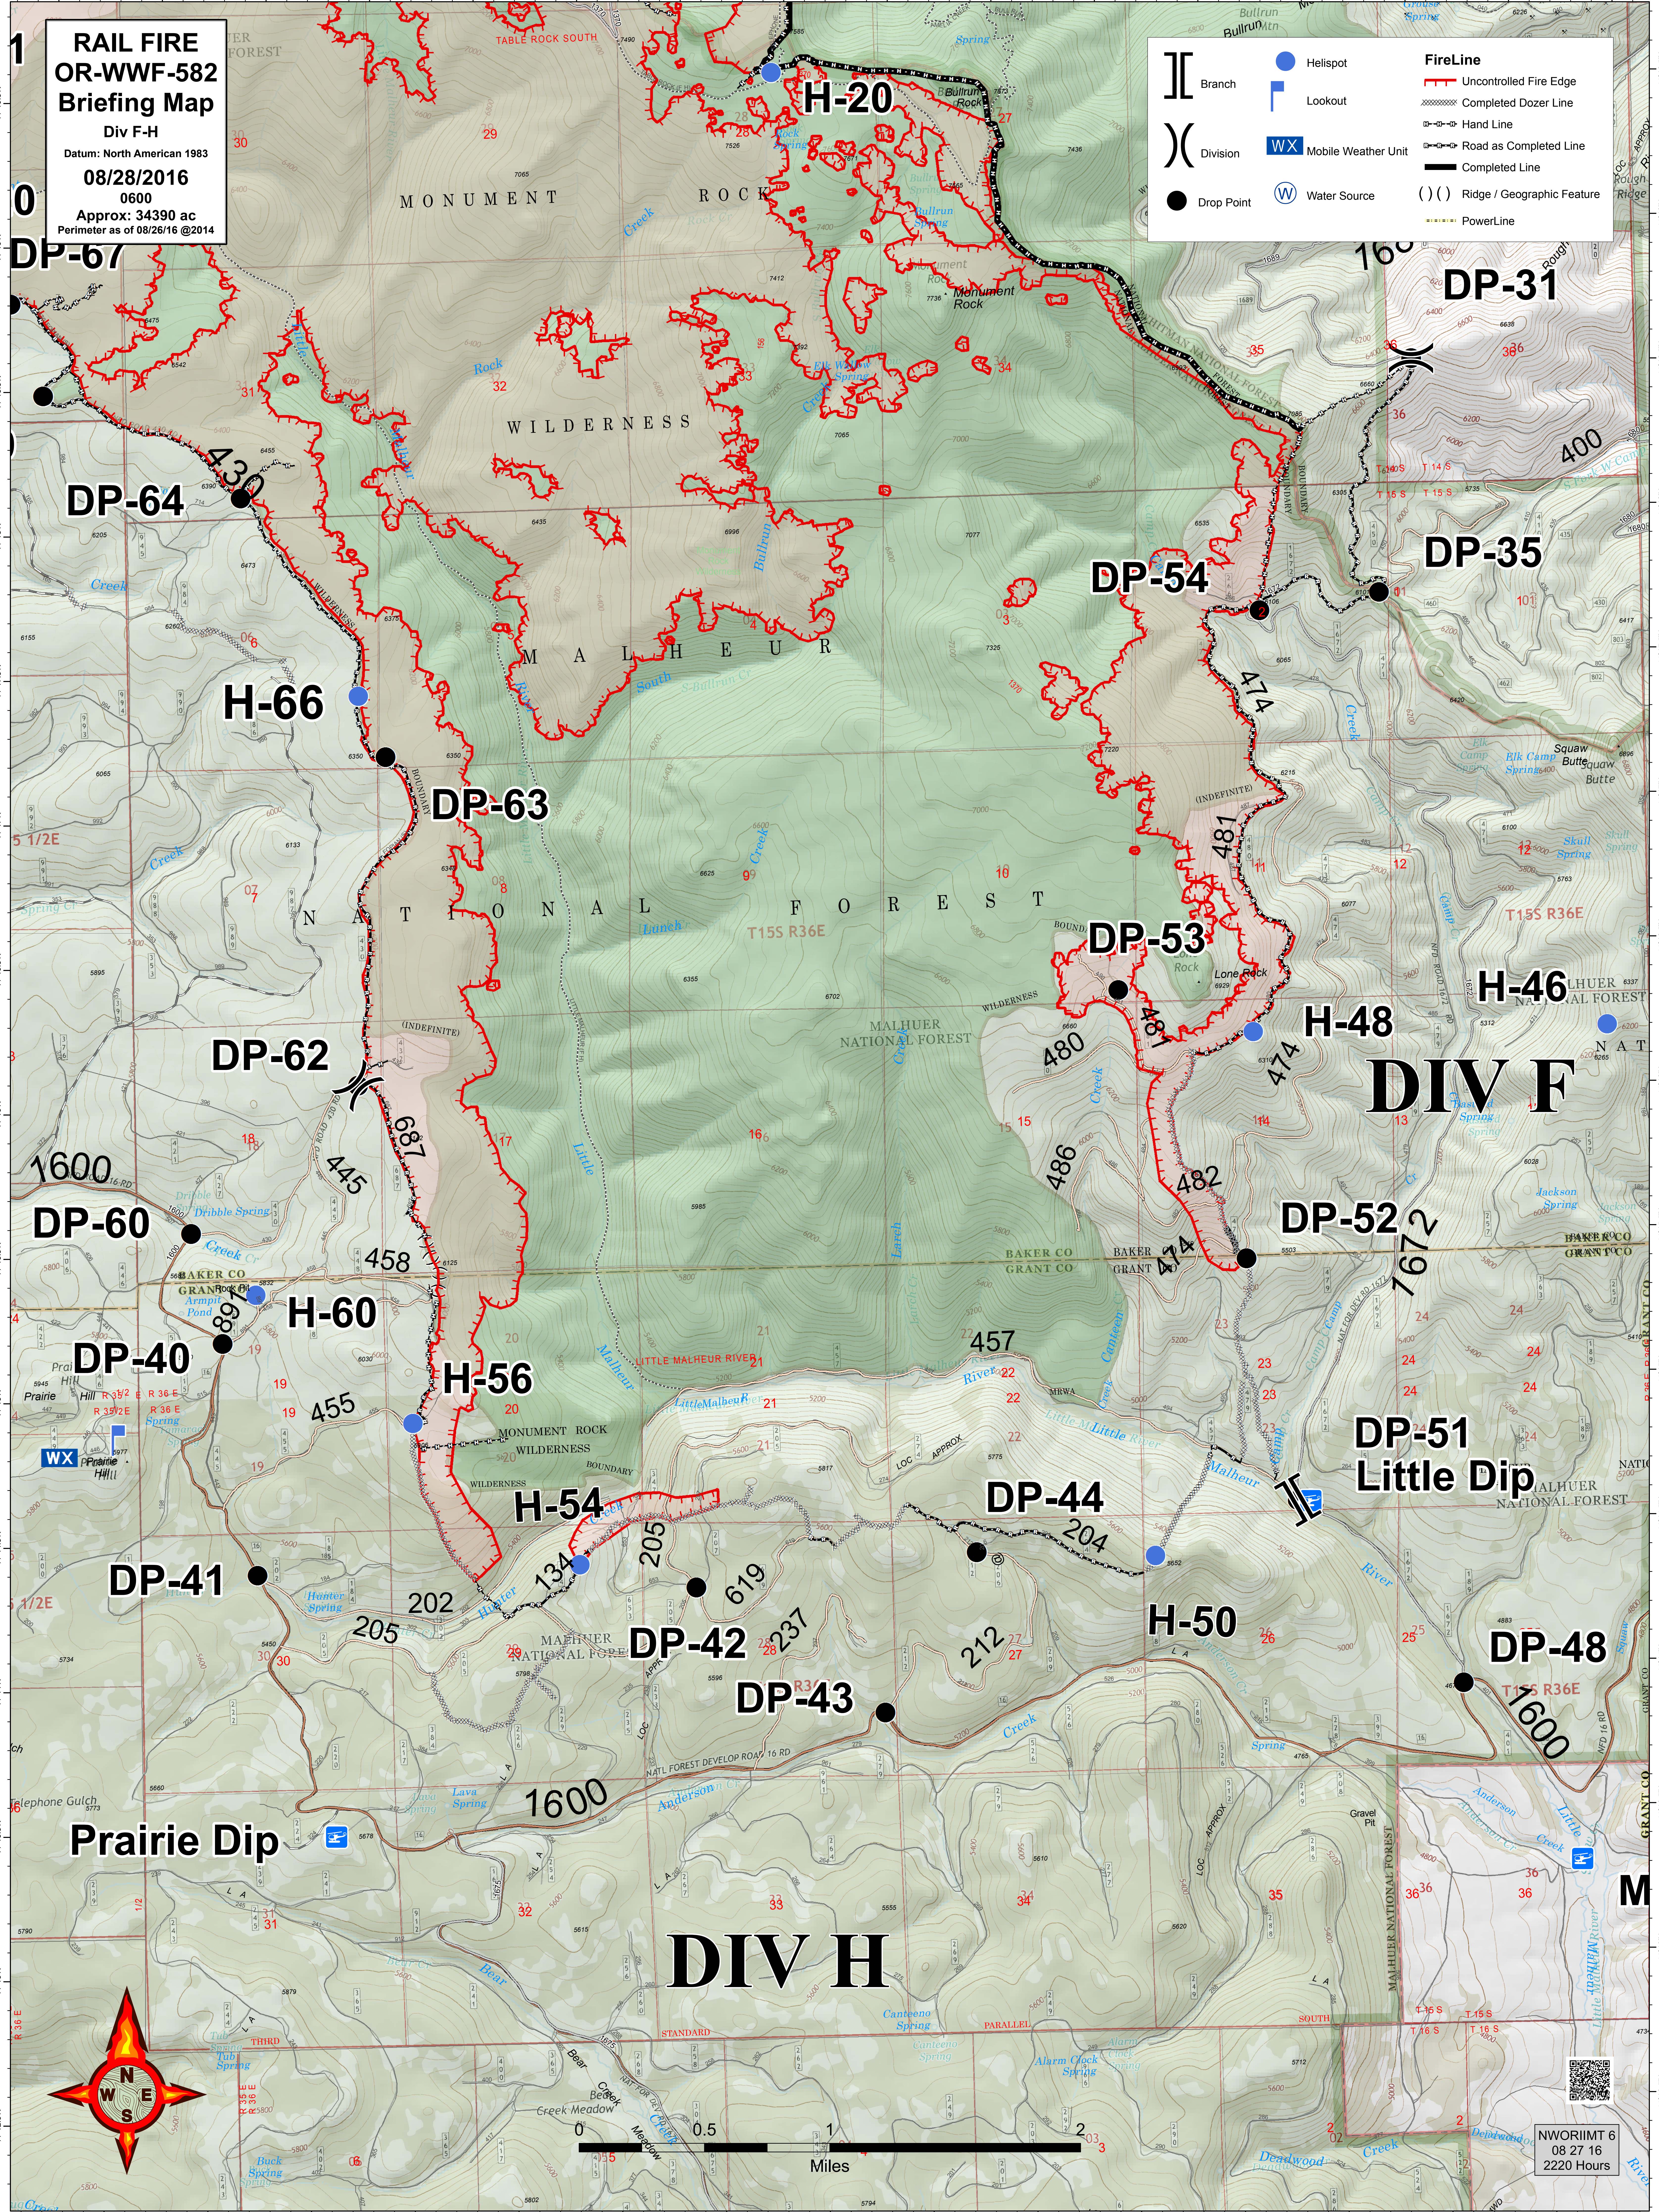

**RAIL FIRE
OR-WWF-582
Briefing Map**
Div F-H
Datum: North American 1983
08/28/2016
0600
Approx: 34390 ac
Perimeter as of 08/26/16 @2014

		FireLine

NWORIMT 6
08 27 16
2220 Hours