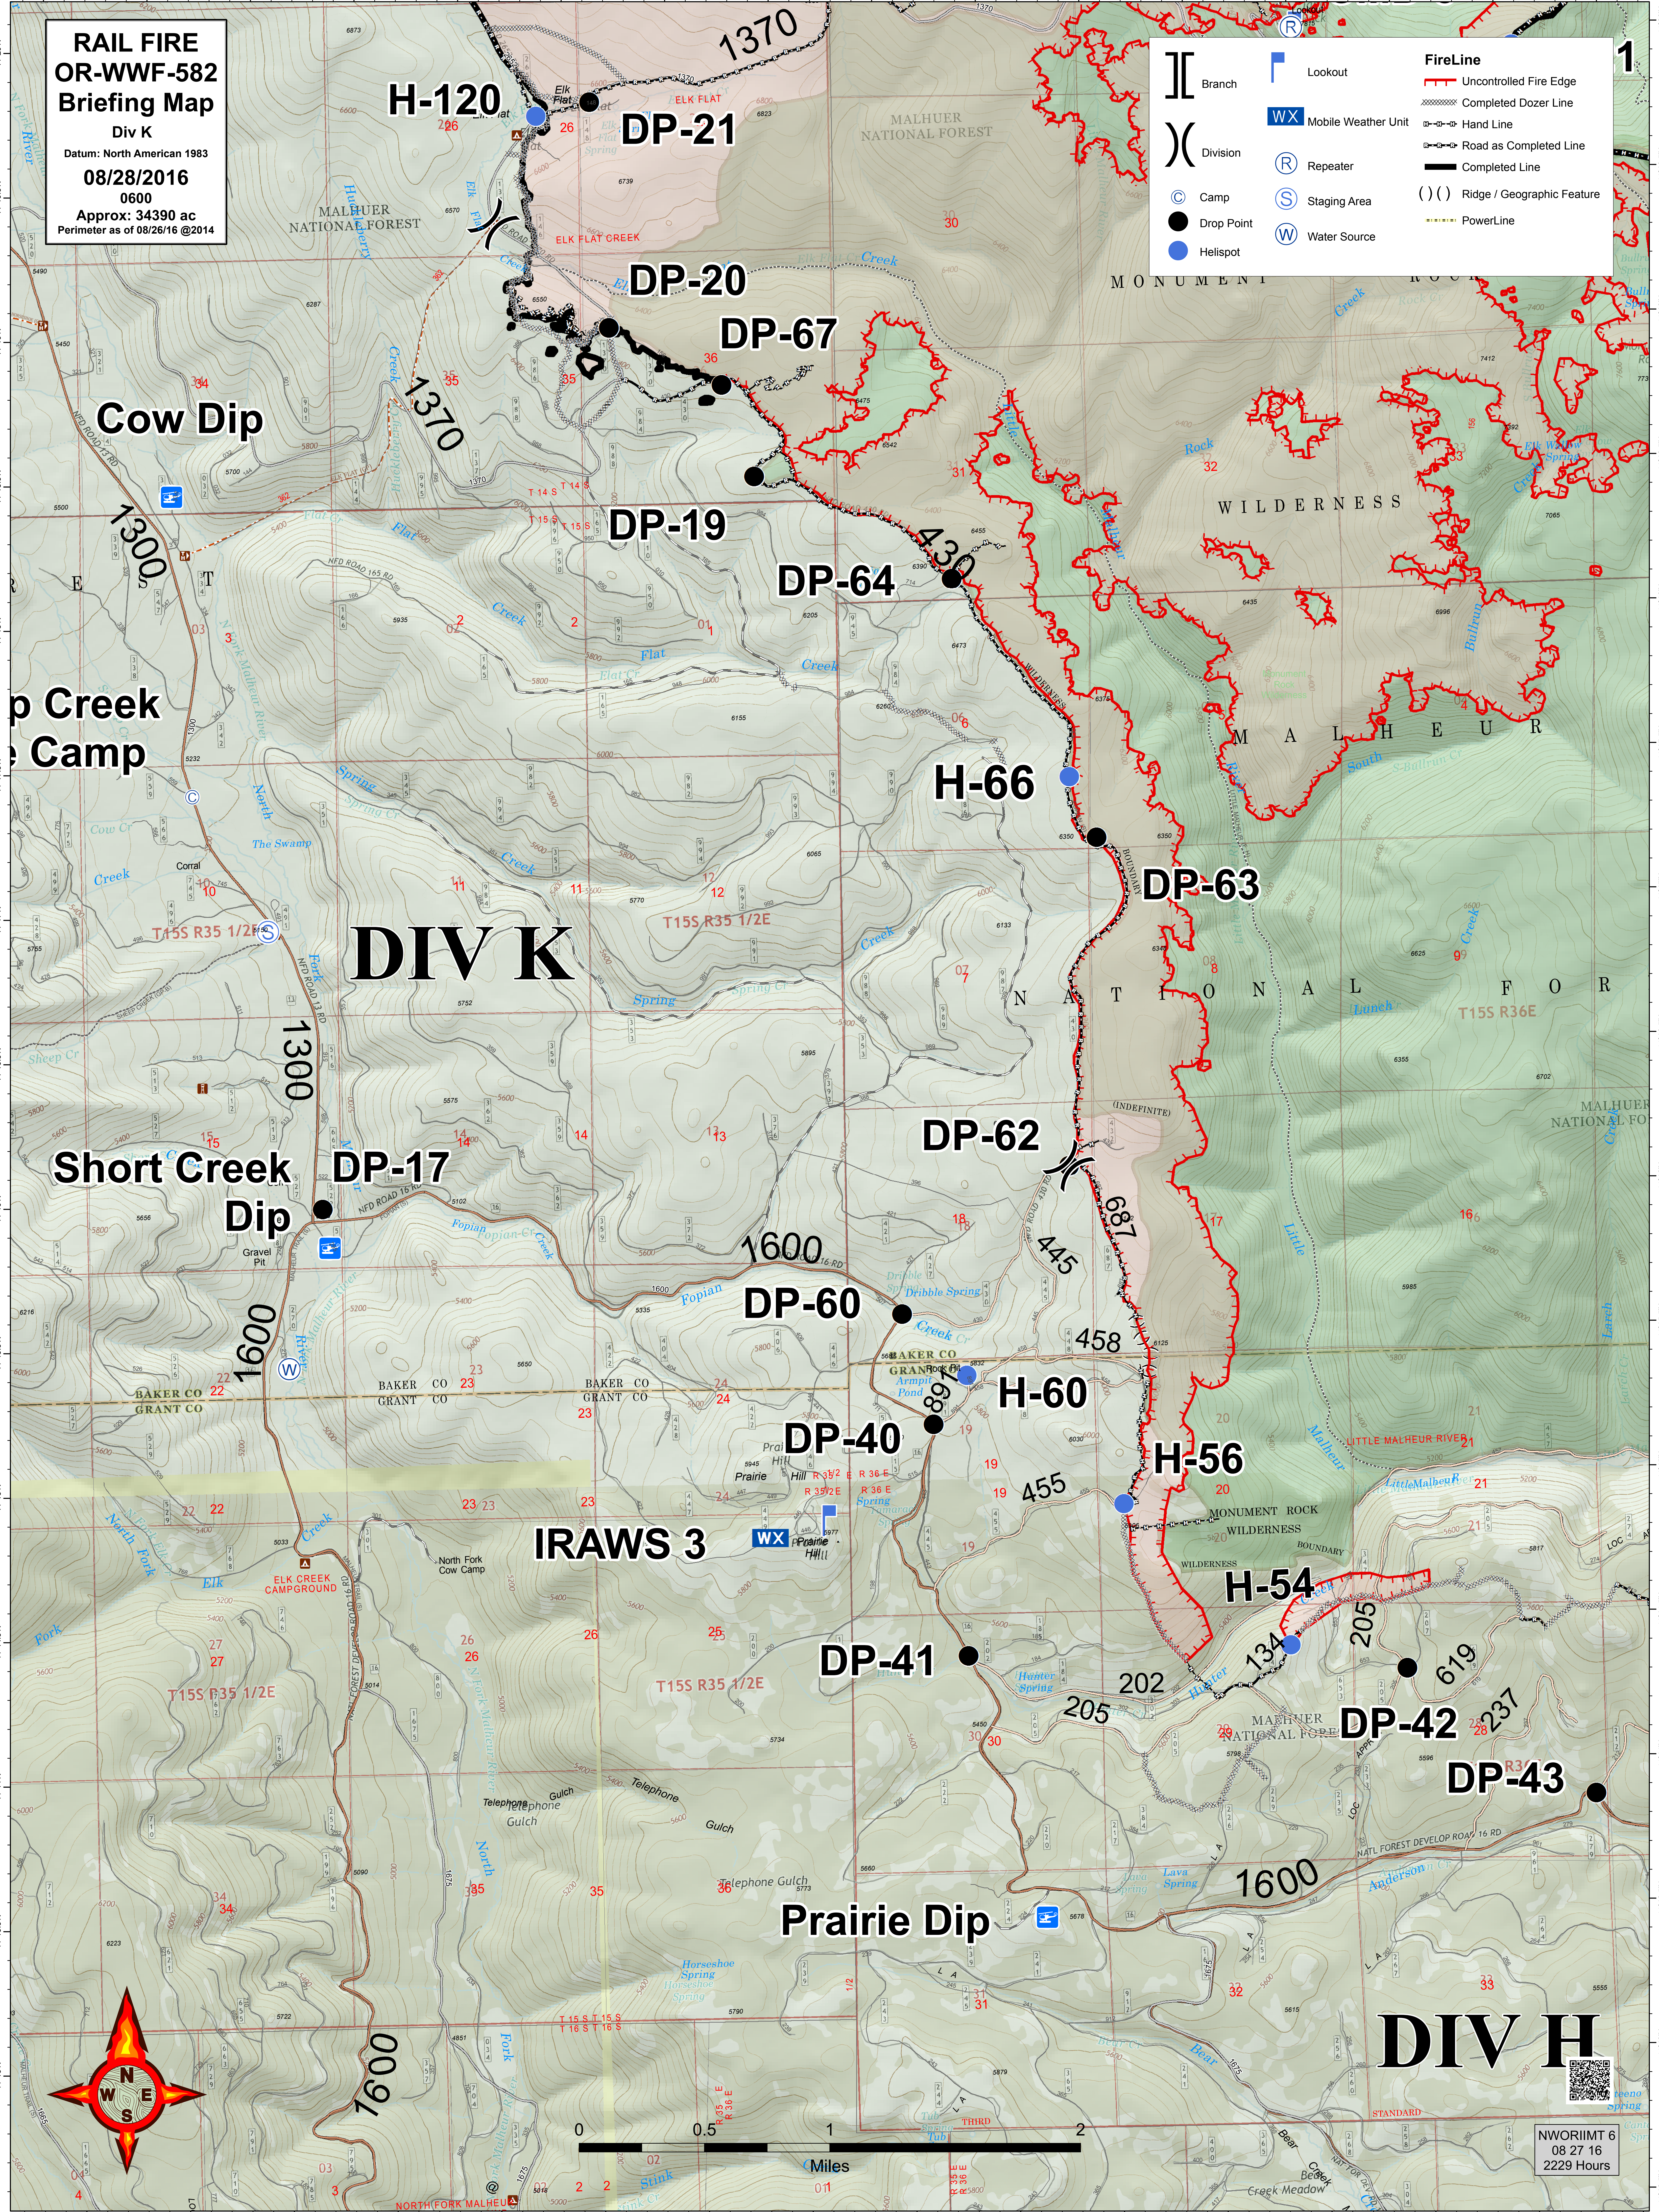

**RAIL FIRE
OR-WWF-582
Briefing Map**
Div K
Datum: North American 1983
08/28/2016
0600
Approx: 34390 ac
Perimeter as of 08/26/16 @2014

	Branch		Lookout		FireLine
	Division		Mobile Weather Unit		Completed Dozer Line
	Camp		Repeater		Hand Line
	Drop Point		Staging Area		Road as Completed Line
	Helispot		Water Source		Completed Line
			Ridge / Geographic Feature		PowerLine

DIV K

DIV H

IRAWS 3

NWORIMT 6
08 27 16
2229 Hours