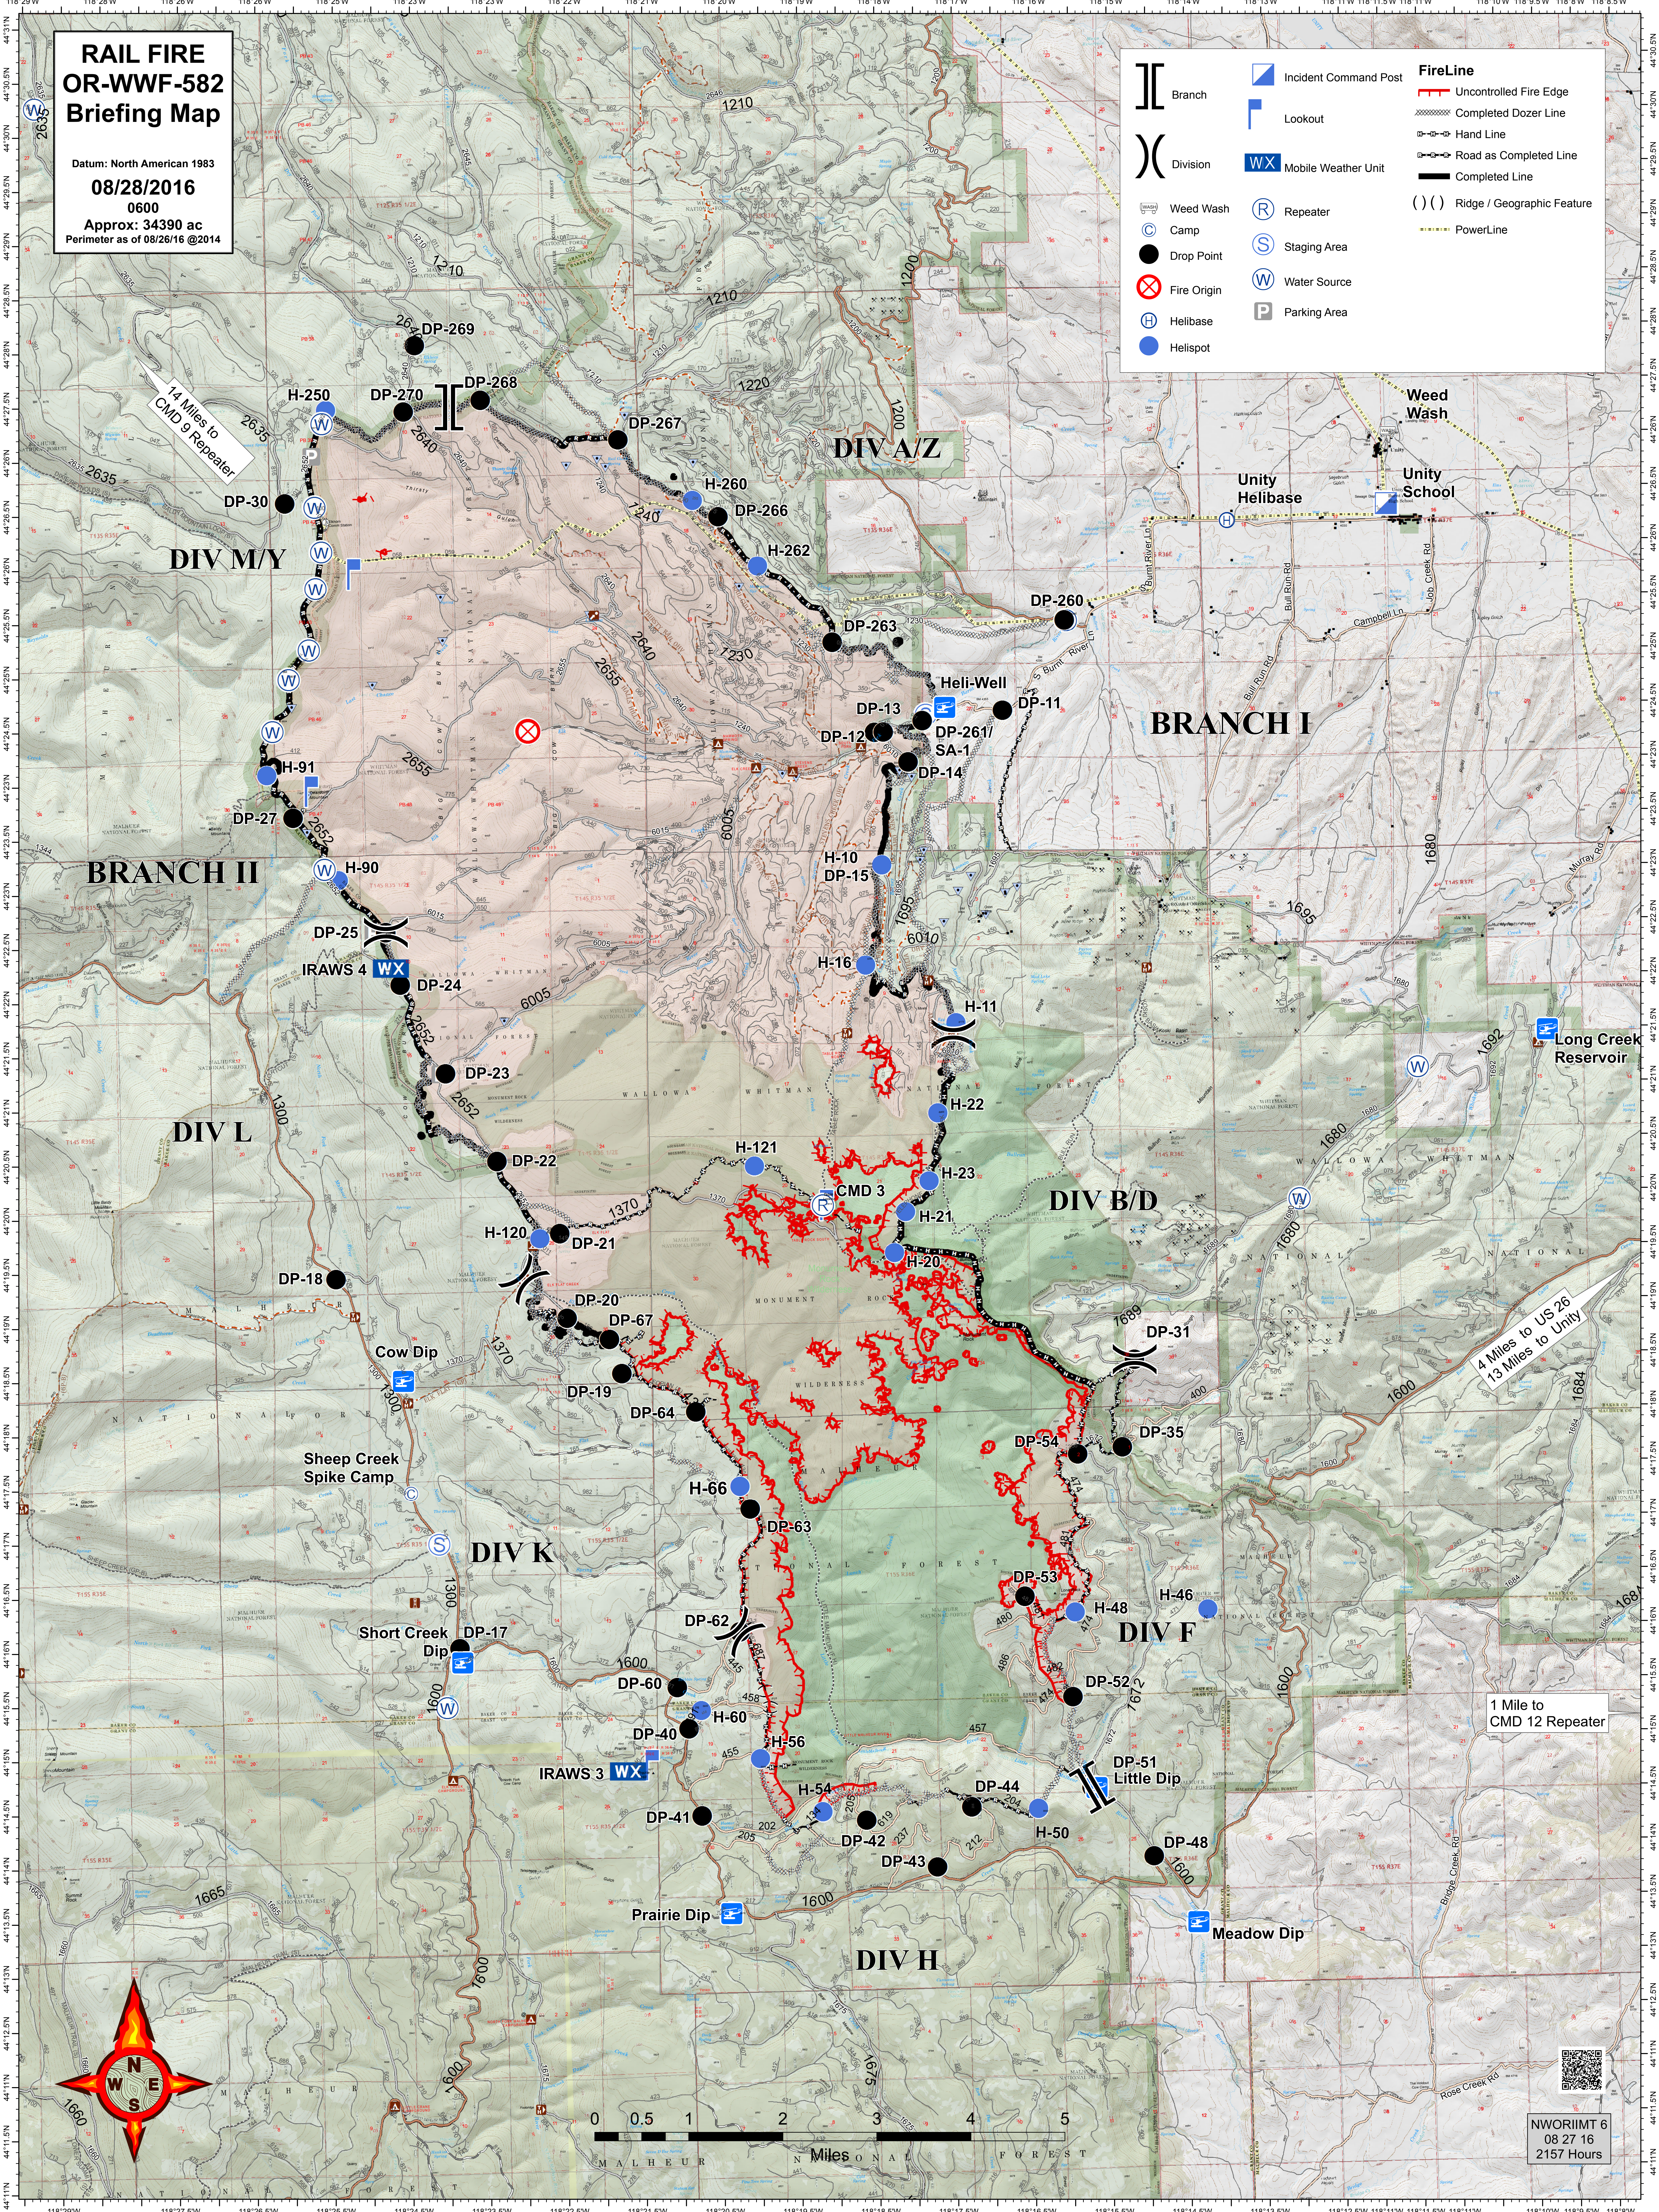

# RAIL FIRE OR-WWF-582 Briefing Map

Datum: North American 1983  
**08/28/2016**  
0600  
Approx: 34390 ac  
Perimeter as of 08/26/16 @2014

	Branch		Incident Command Post		FireLine
	Division		Lookout		Uncontrolled Fire Edge
	Weed Wash		Mobile Weather Unit		Completed Dozer Line
	Camp		Repeater		Hand Line
	Drop Point		Staging Area		Road as Completed Line
	Fire Origin		Water Source		Completed Line
	Helibase		Parking Area		Ridge / Geographic Feature
	Helispot				PowerLine

14 Miles to  
CMD 9 Repeater

4 Miles to US 26  
13 Miles to Unity

1 Mile to  
CMD 12 Repeater

NWORIMT 6  
08 27 16  
2157 Hours