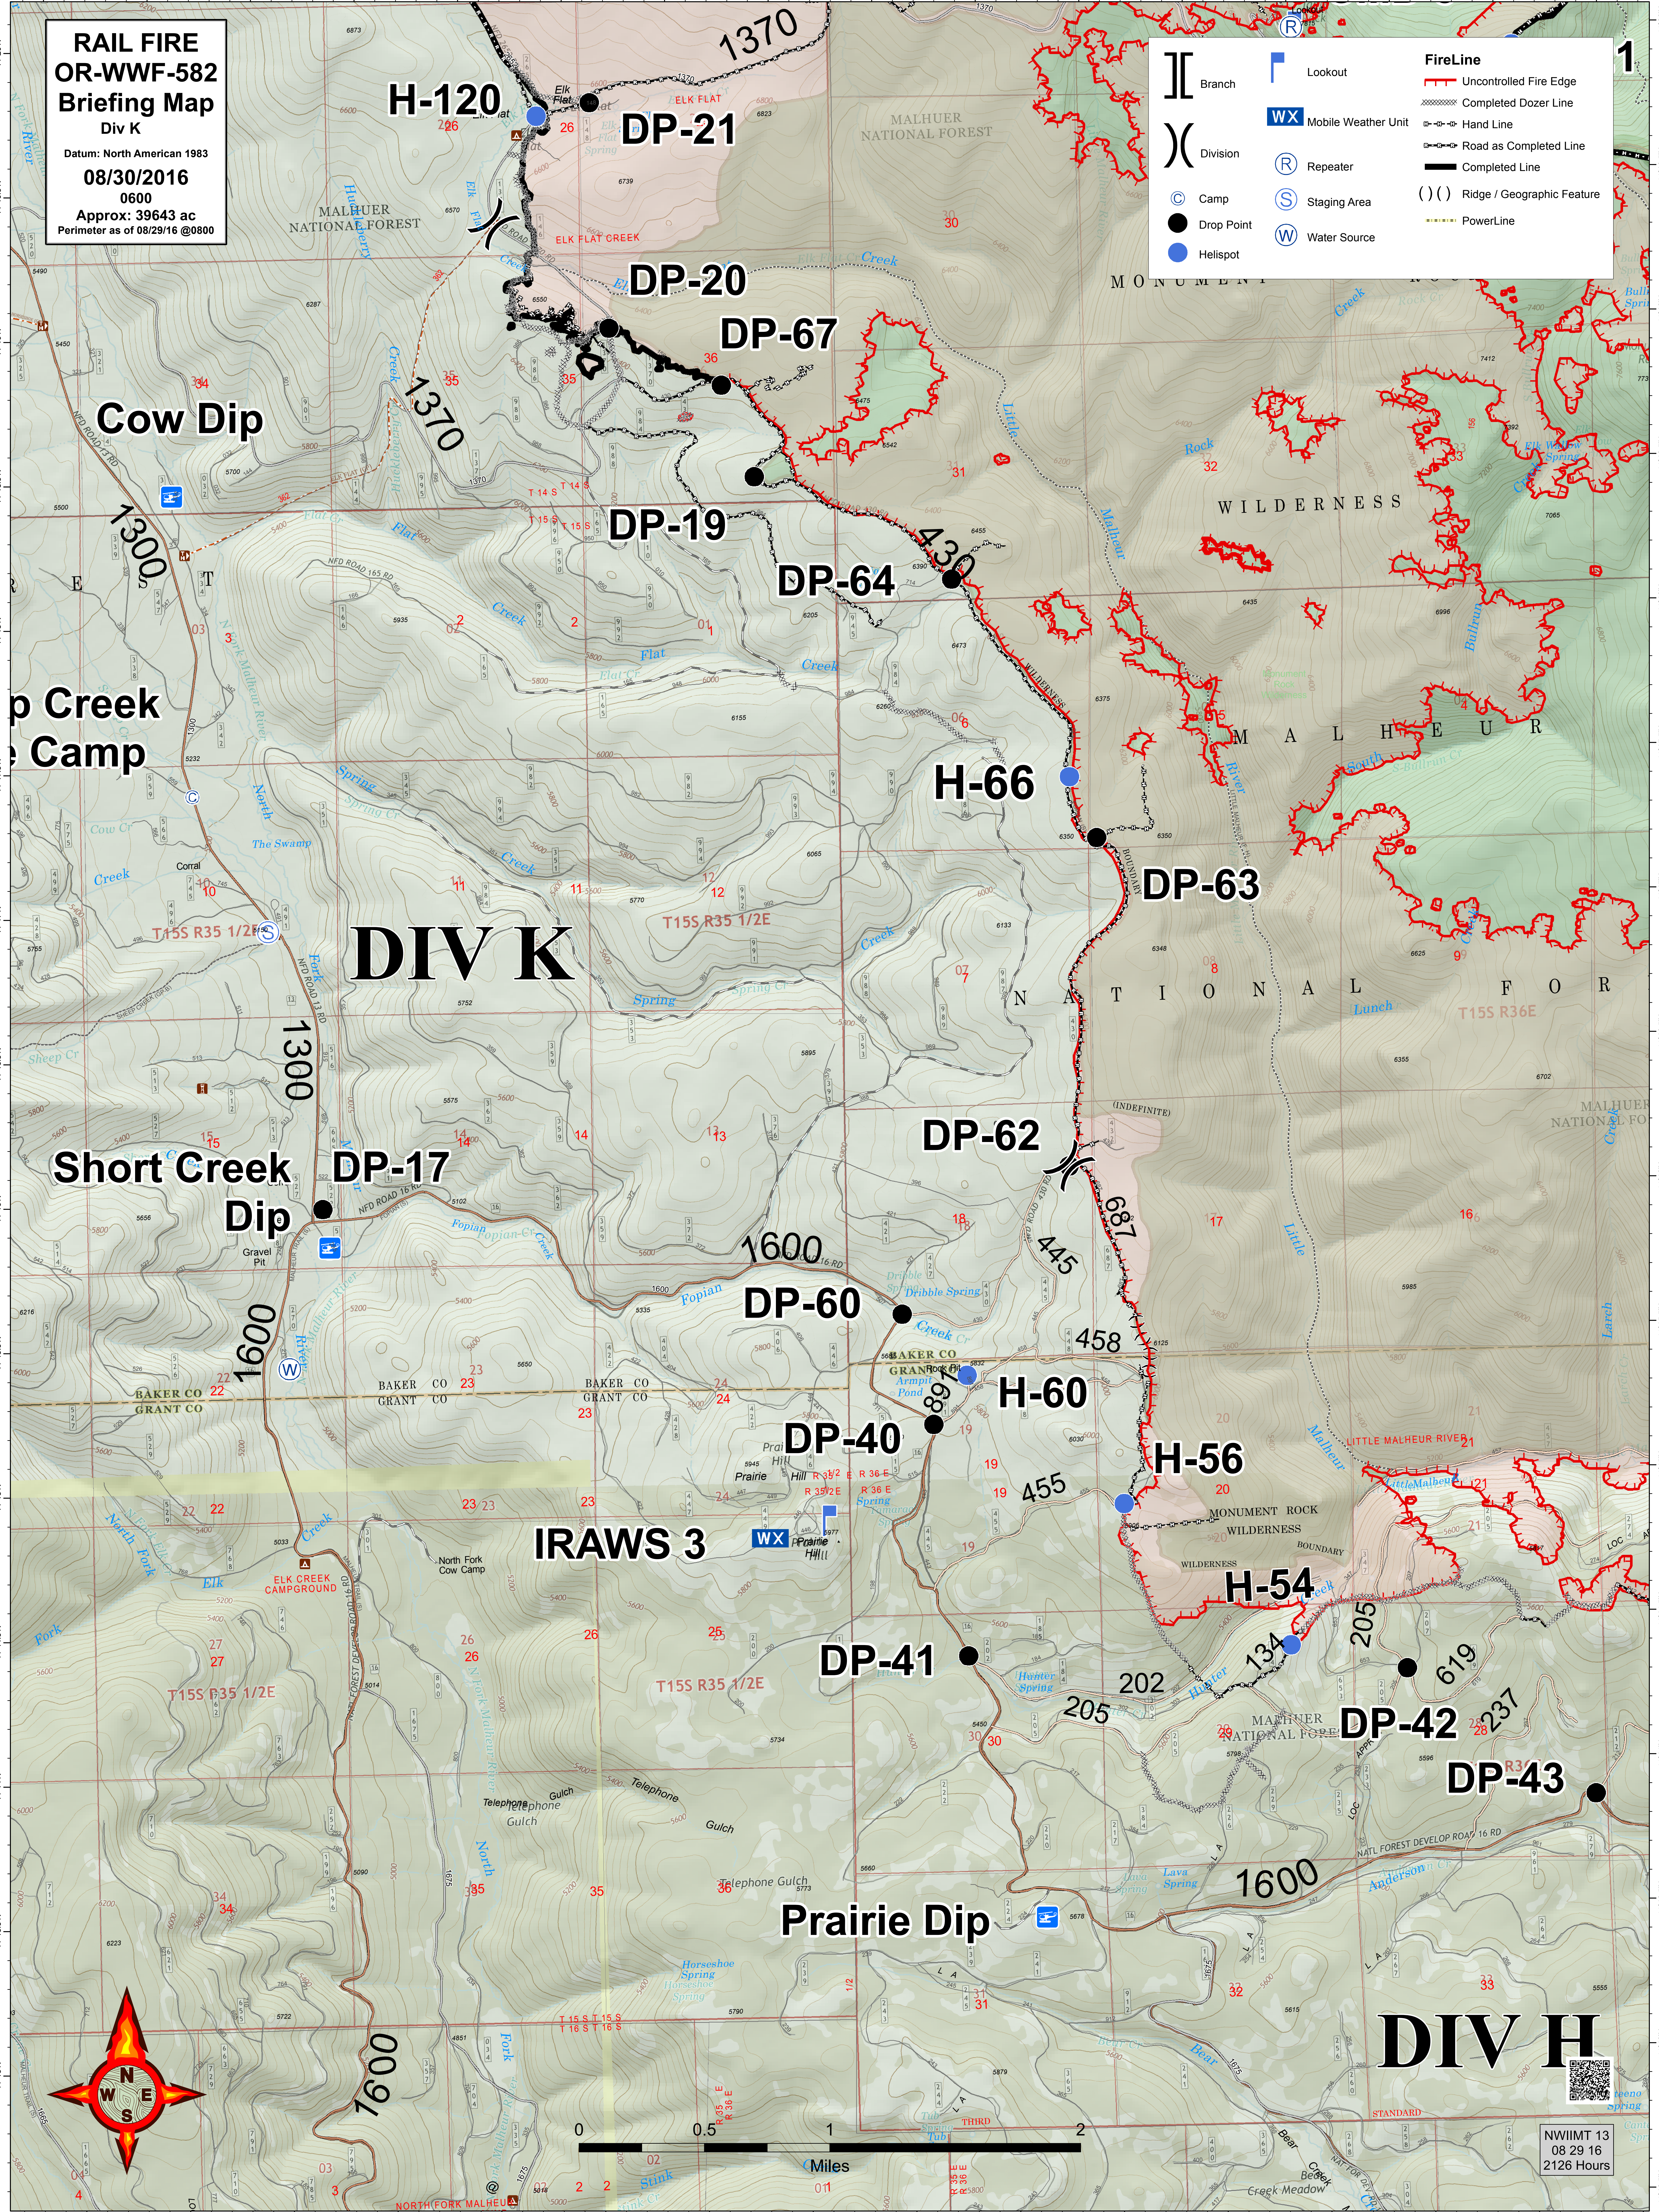

**RAIL FIRE
OR-WWF-582
Briefing Map
Div K**

Datum: North American 1983
08/30/2016
0600
Approx: 39643 ac
Perimeter as of 08/29/16 @0800

		FireLine
		
		
		
		
		
		
		

DIV K

DIV H

NWIIMT 13
08 29 16
2126 Hours