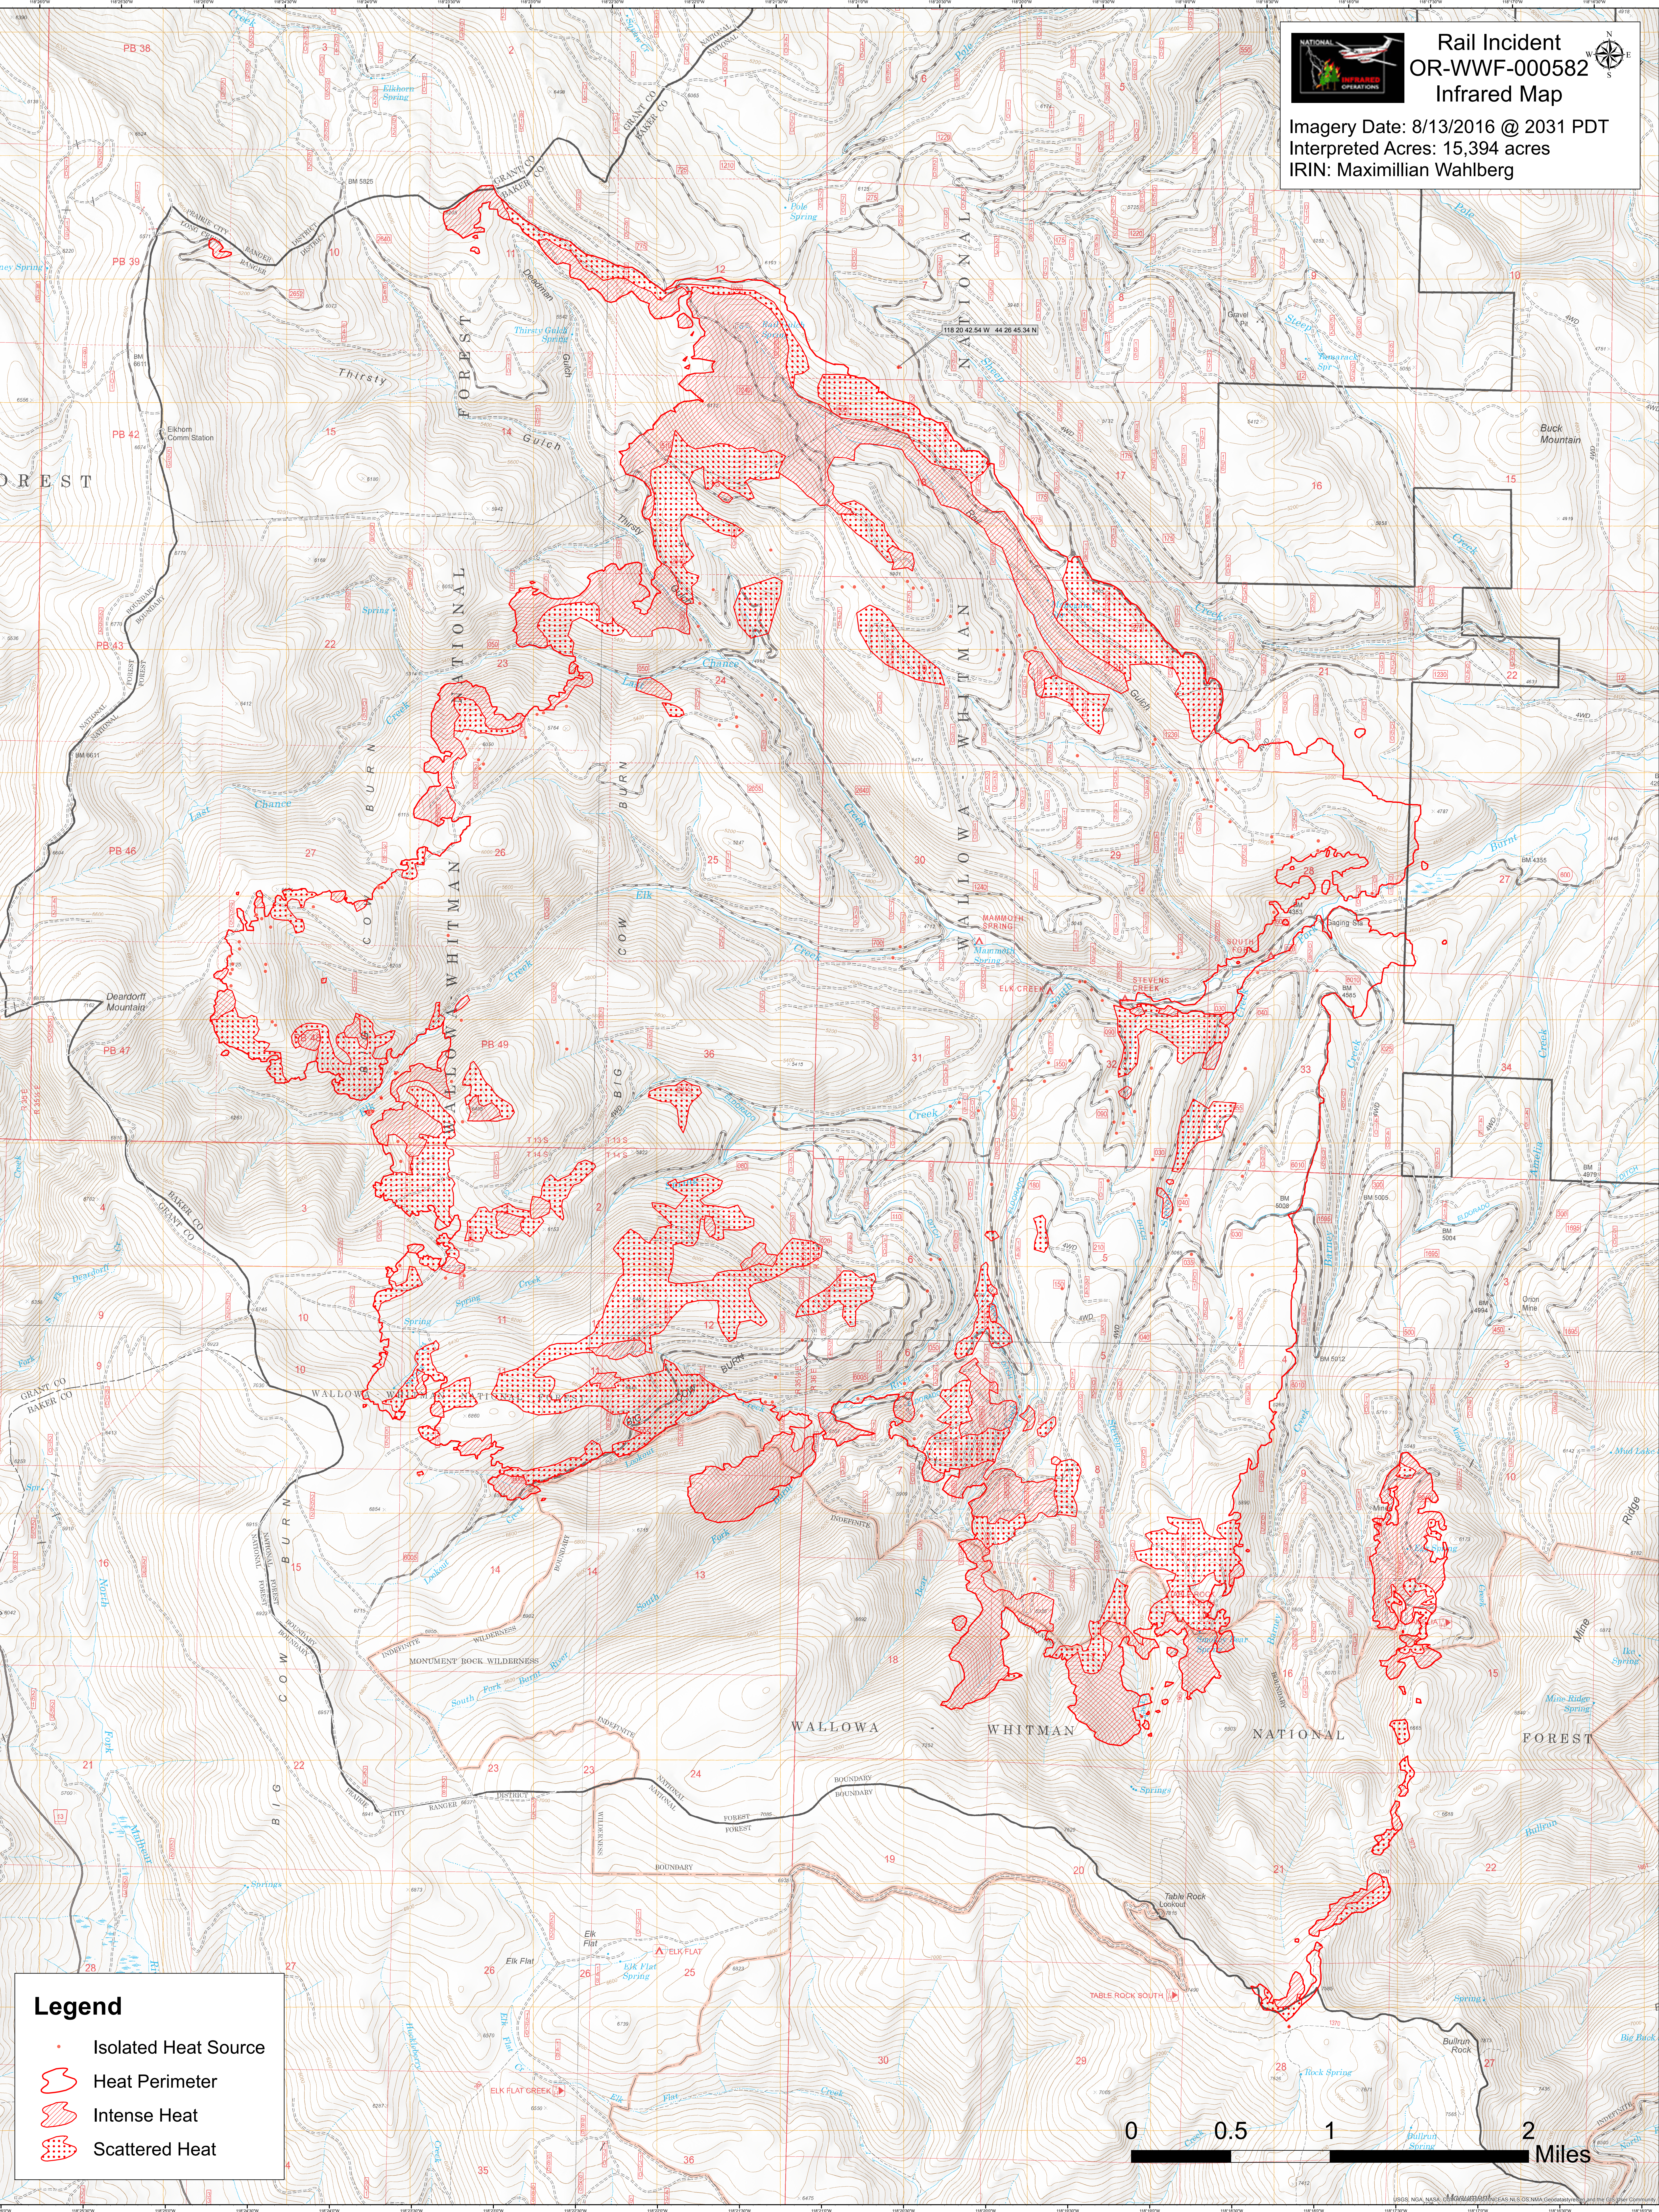

**Rail Incident  
OR-WWF-000582  
Infrared Map**

Imagery Date: 8/13/2016 @ 2031 PDT  
Interpreted Acres: 15,394 acres  
IRIN: Maximillian Wahlberg

**Legend**

- Isolated Heat Source
- ◌ Heat Perimeter
- ▨ Intense Heat
- ▩ Scattered Heat