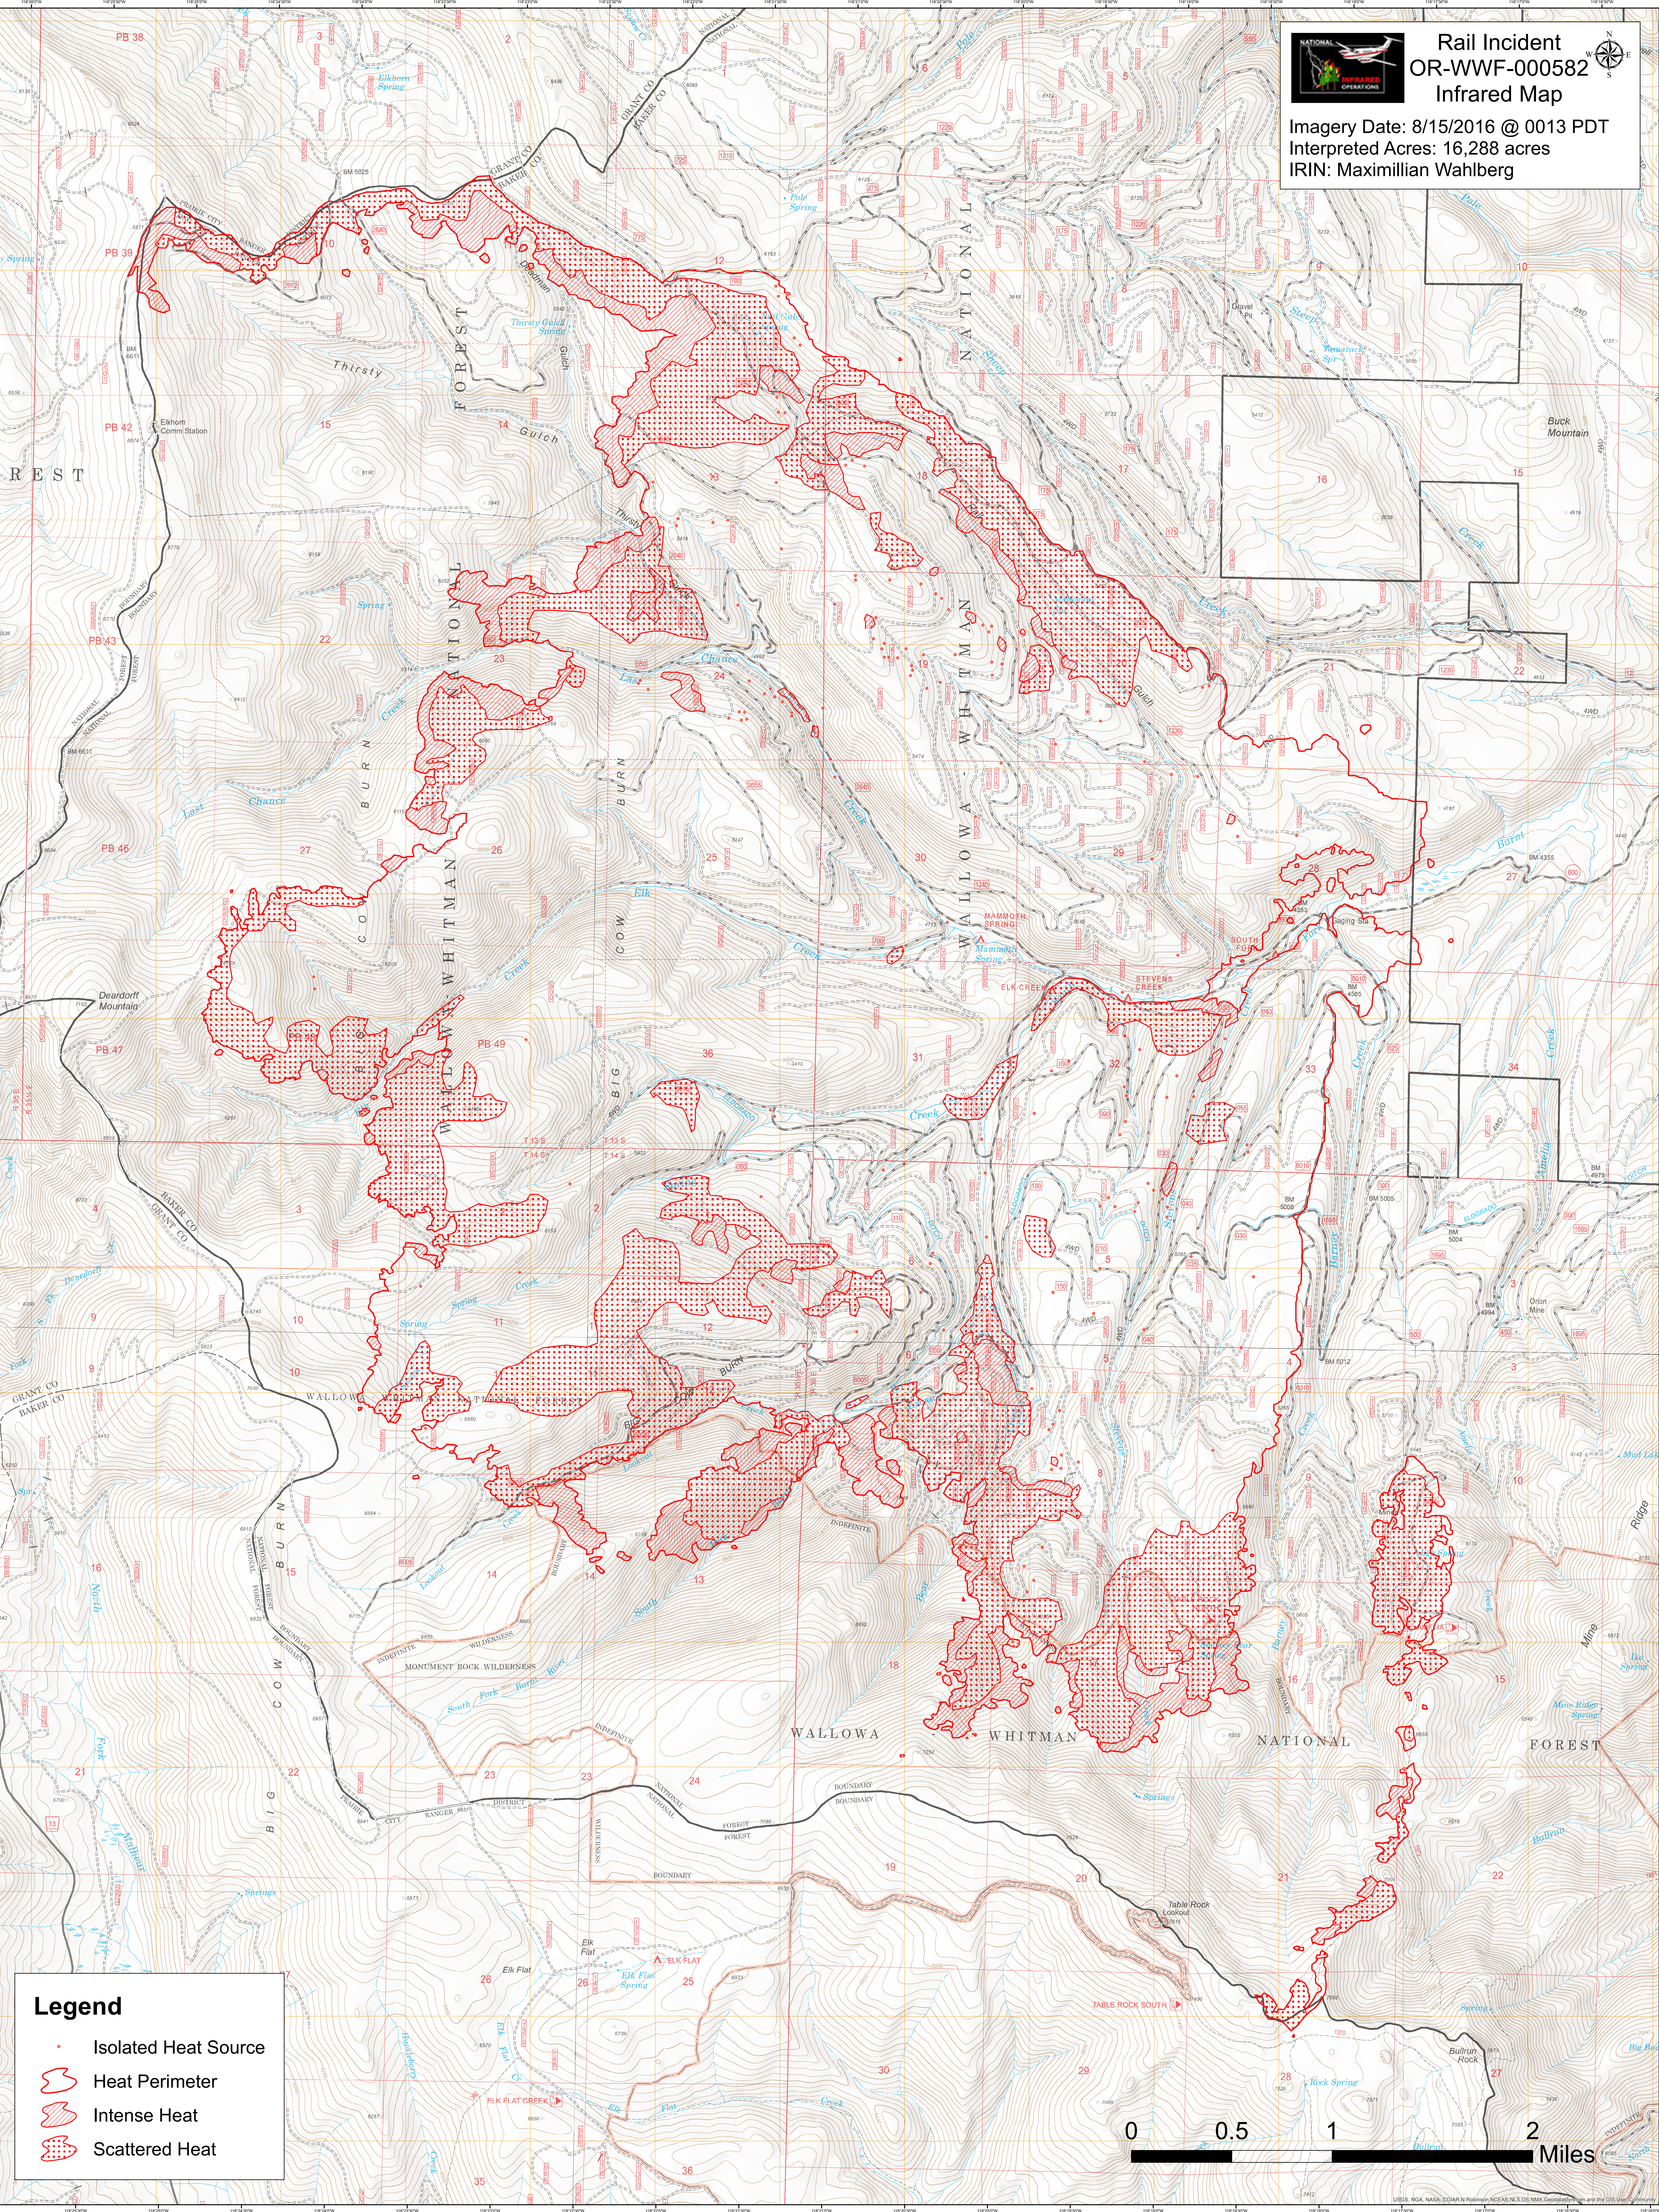

**Rail Incident
OR-WWF-000582
Infrared Map**

Imagery Date: 8/15/2016 @ 0013 PDT
Interpreted Acres: 16,288 acres
IRIN: Maximillian Wahlberg

Legend

- Isolated Heat Source
- Heat Perimeter
- Intense Heat
- Scattered Heat