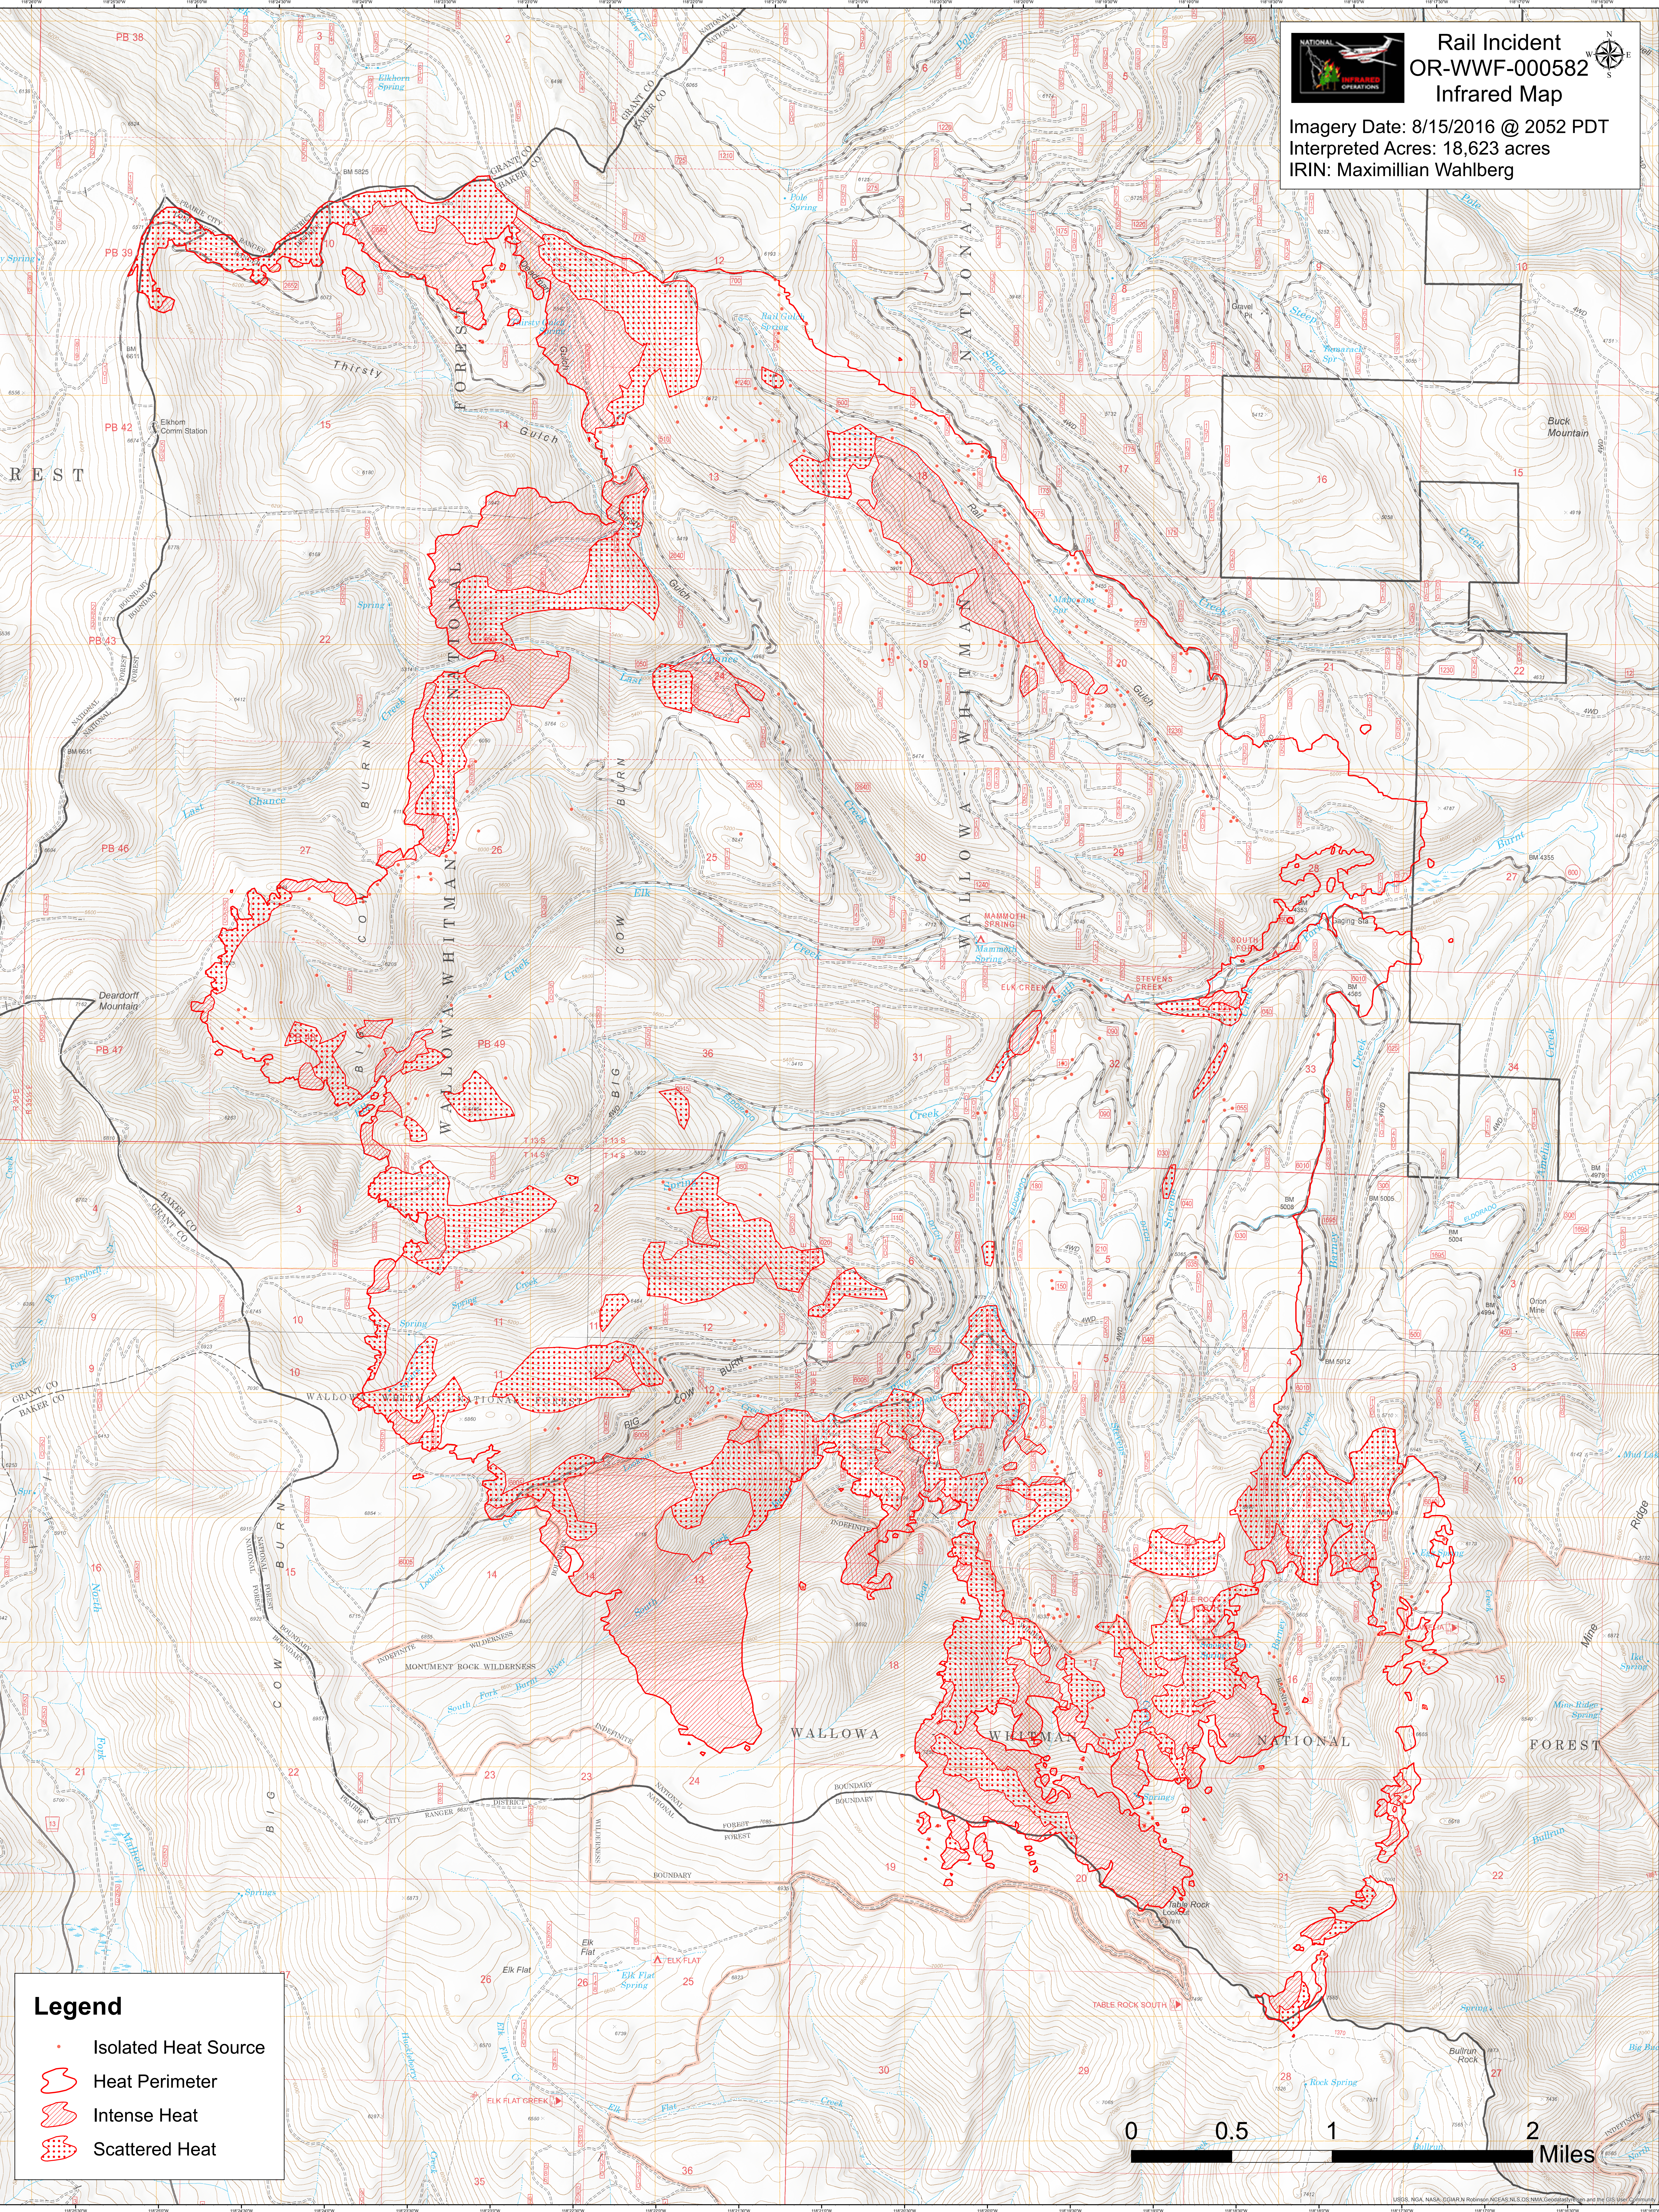

**Rail Incident  
OR-WWF-000582  
Infrared Map**

Imagery Date: 8/15/2016 @ 2052 PDT  
Interpreted Acres: 18,623 acres  
IRIN: Maximillian Wahlberg

**Legend**

- Isolated Heat Source
- ▭ Heat Perimeter
- ▨ Intense Heat
- ▩ Scattered Heat