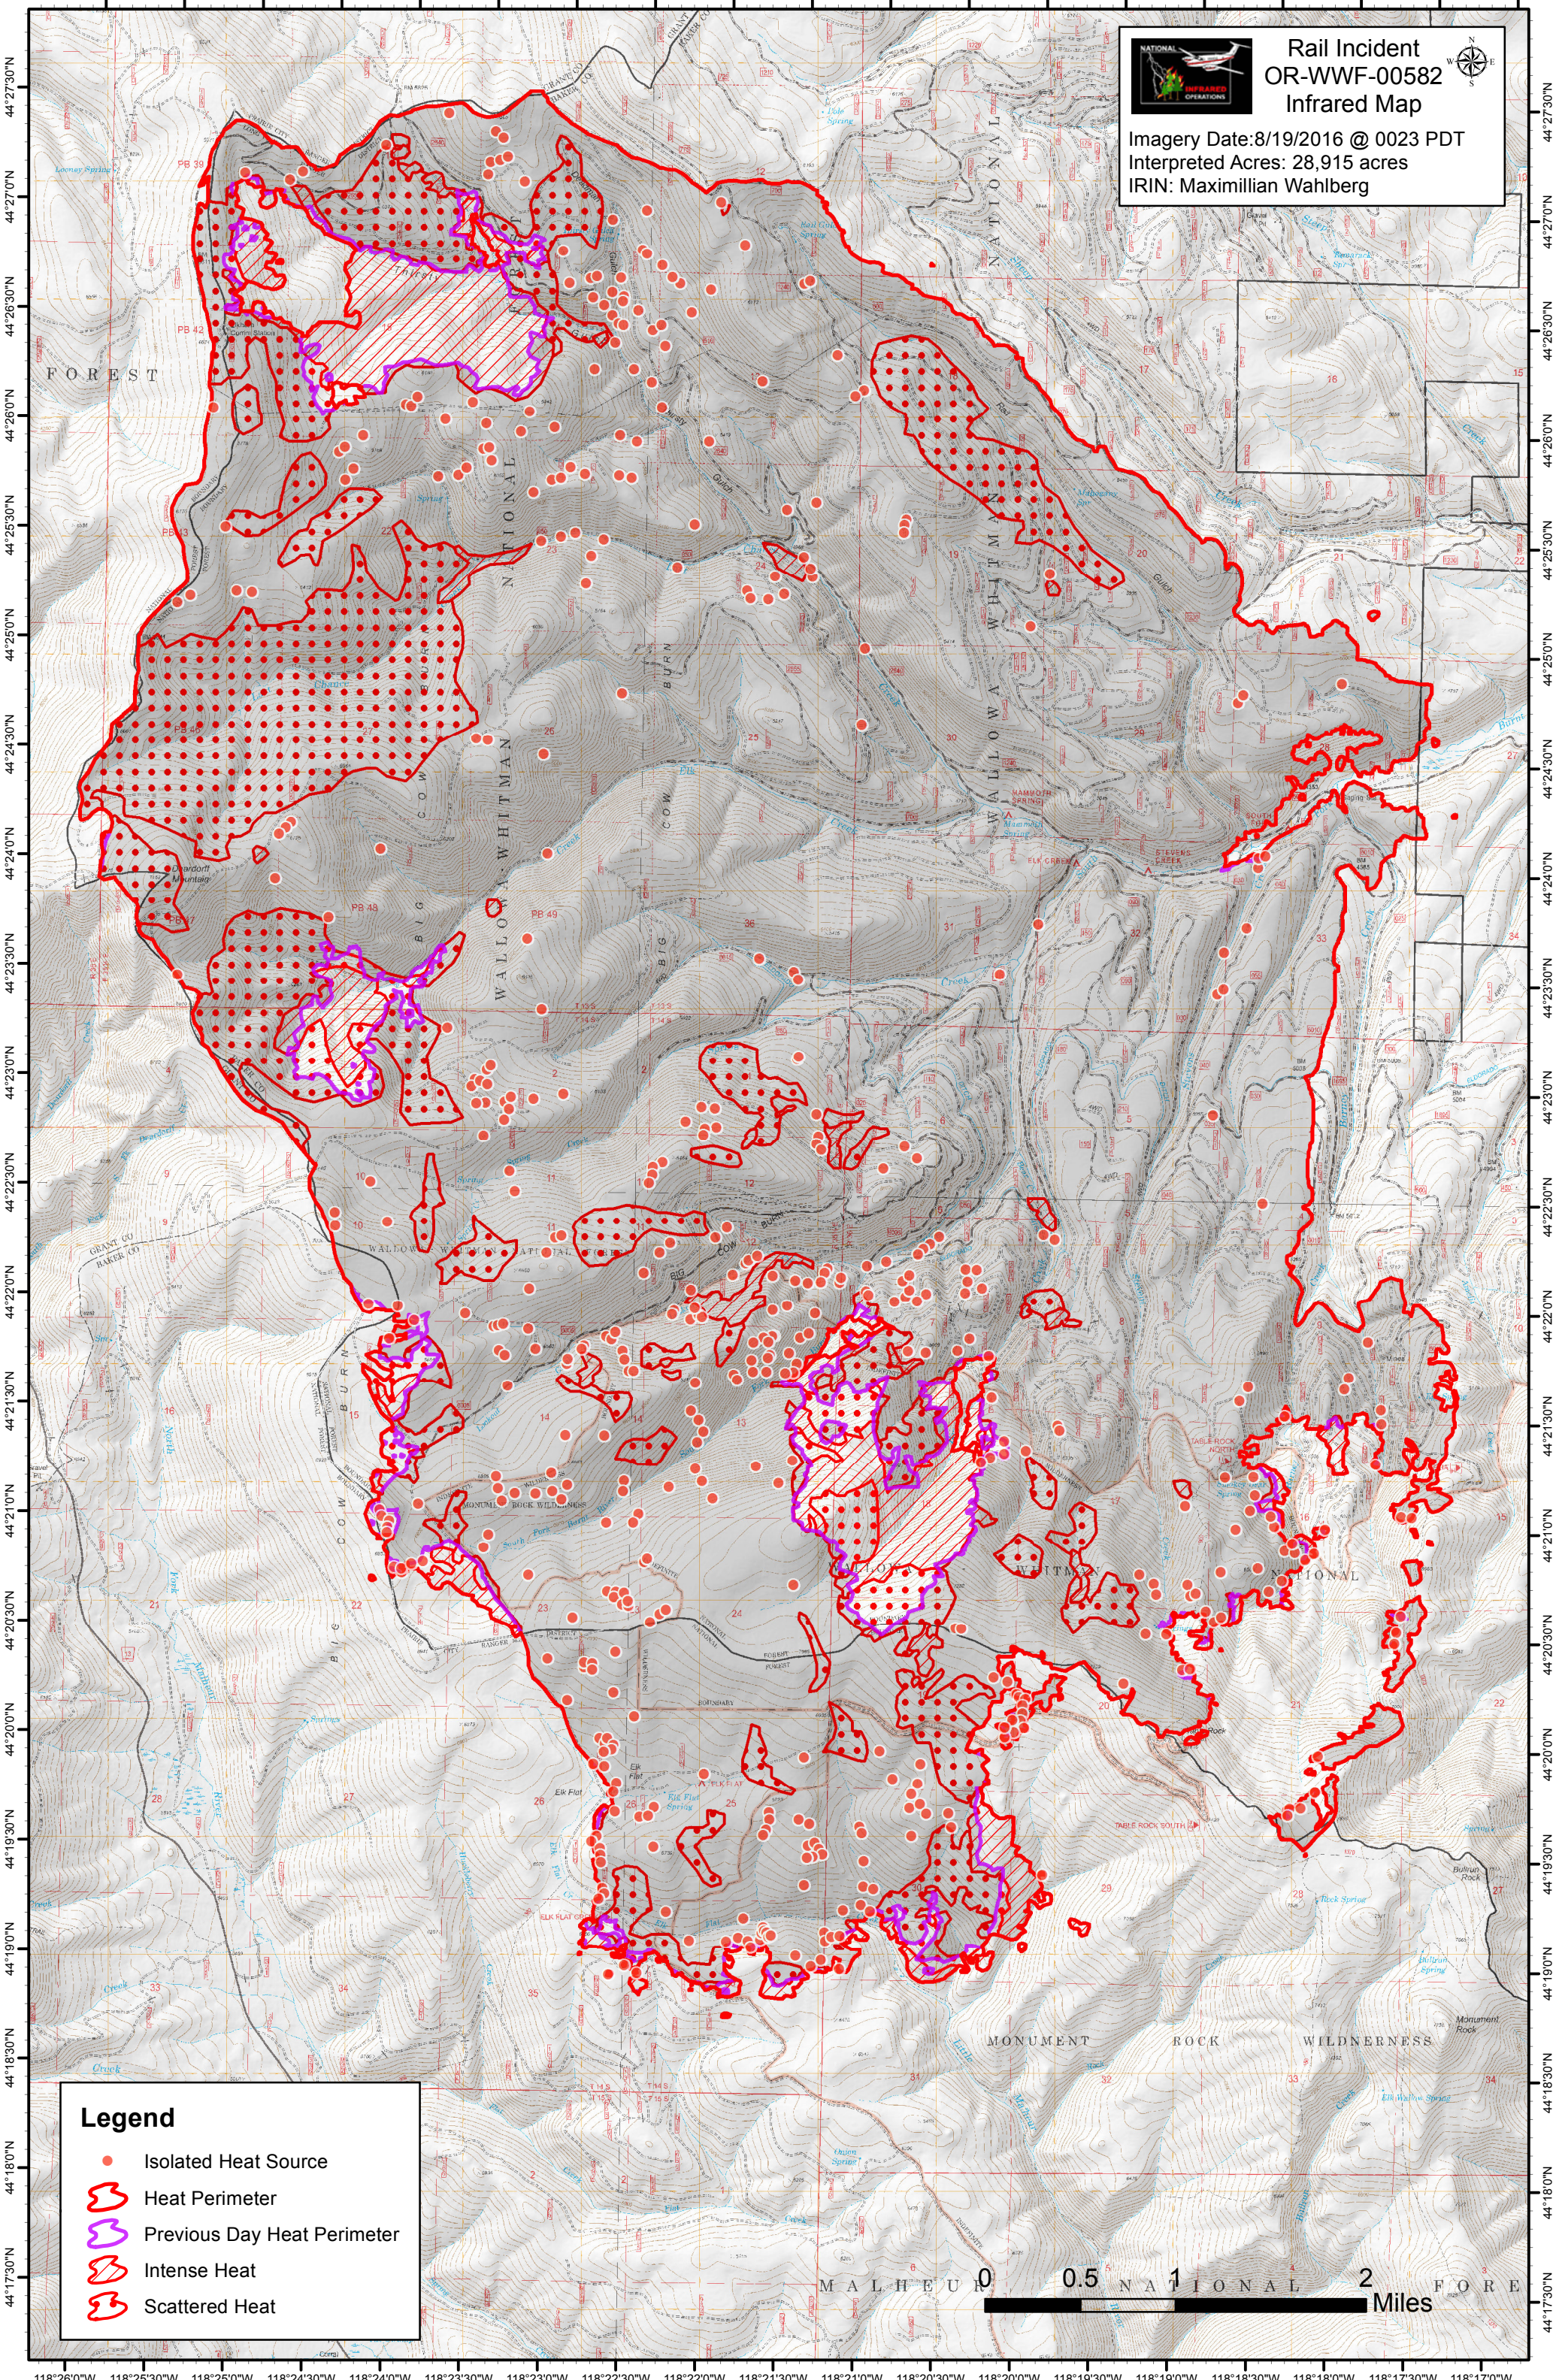

**Rail Incident
OR-WWF-00582
Infrared Map**

Imagery Date: 8/19/2016 @ 0023 PDT
Interpreted Acres: 28,915 acres
IRIN: Maximilian Wahlberg

Legend

-  Isolated Heat Source
-  Heat Perimeter
-  Previous Day Heat Perimeter
-  Intense Heat
-  Scattered Heat