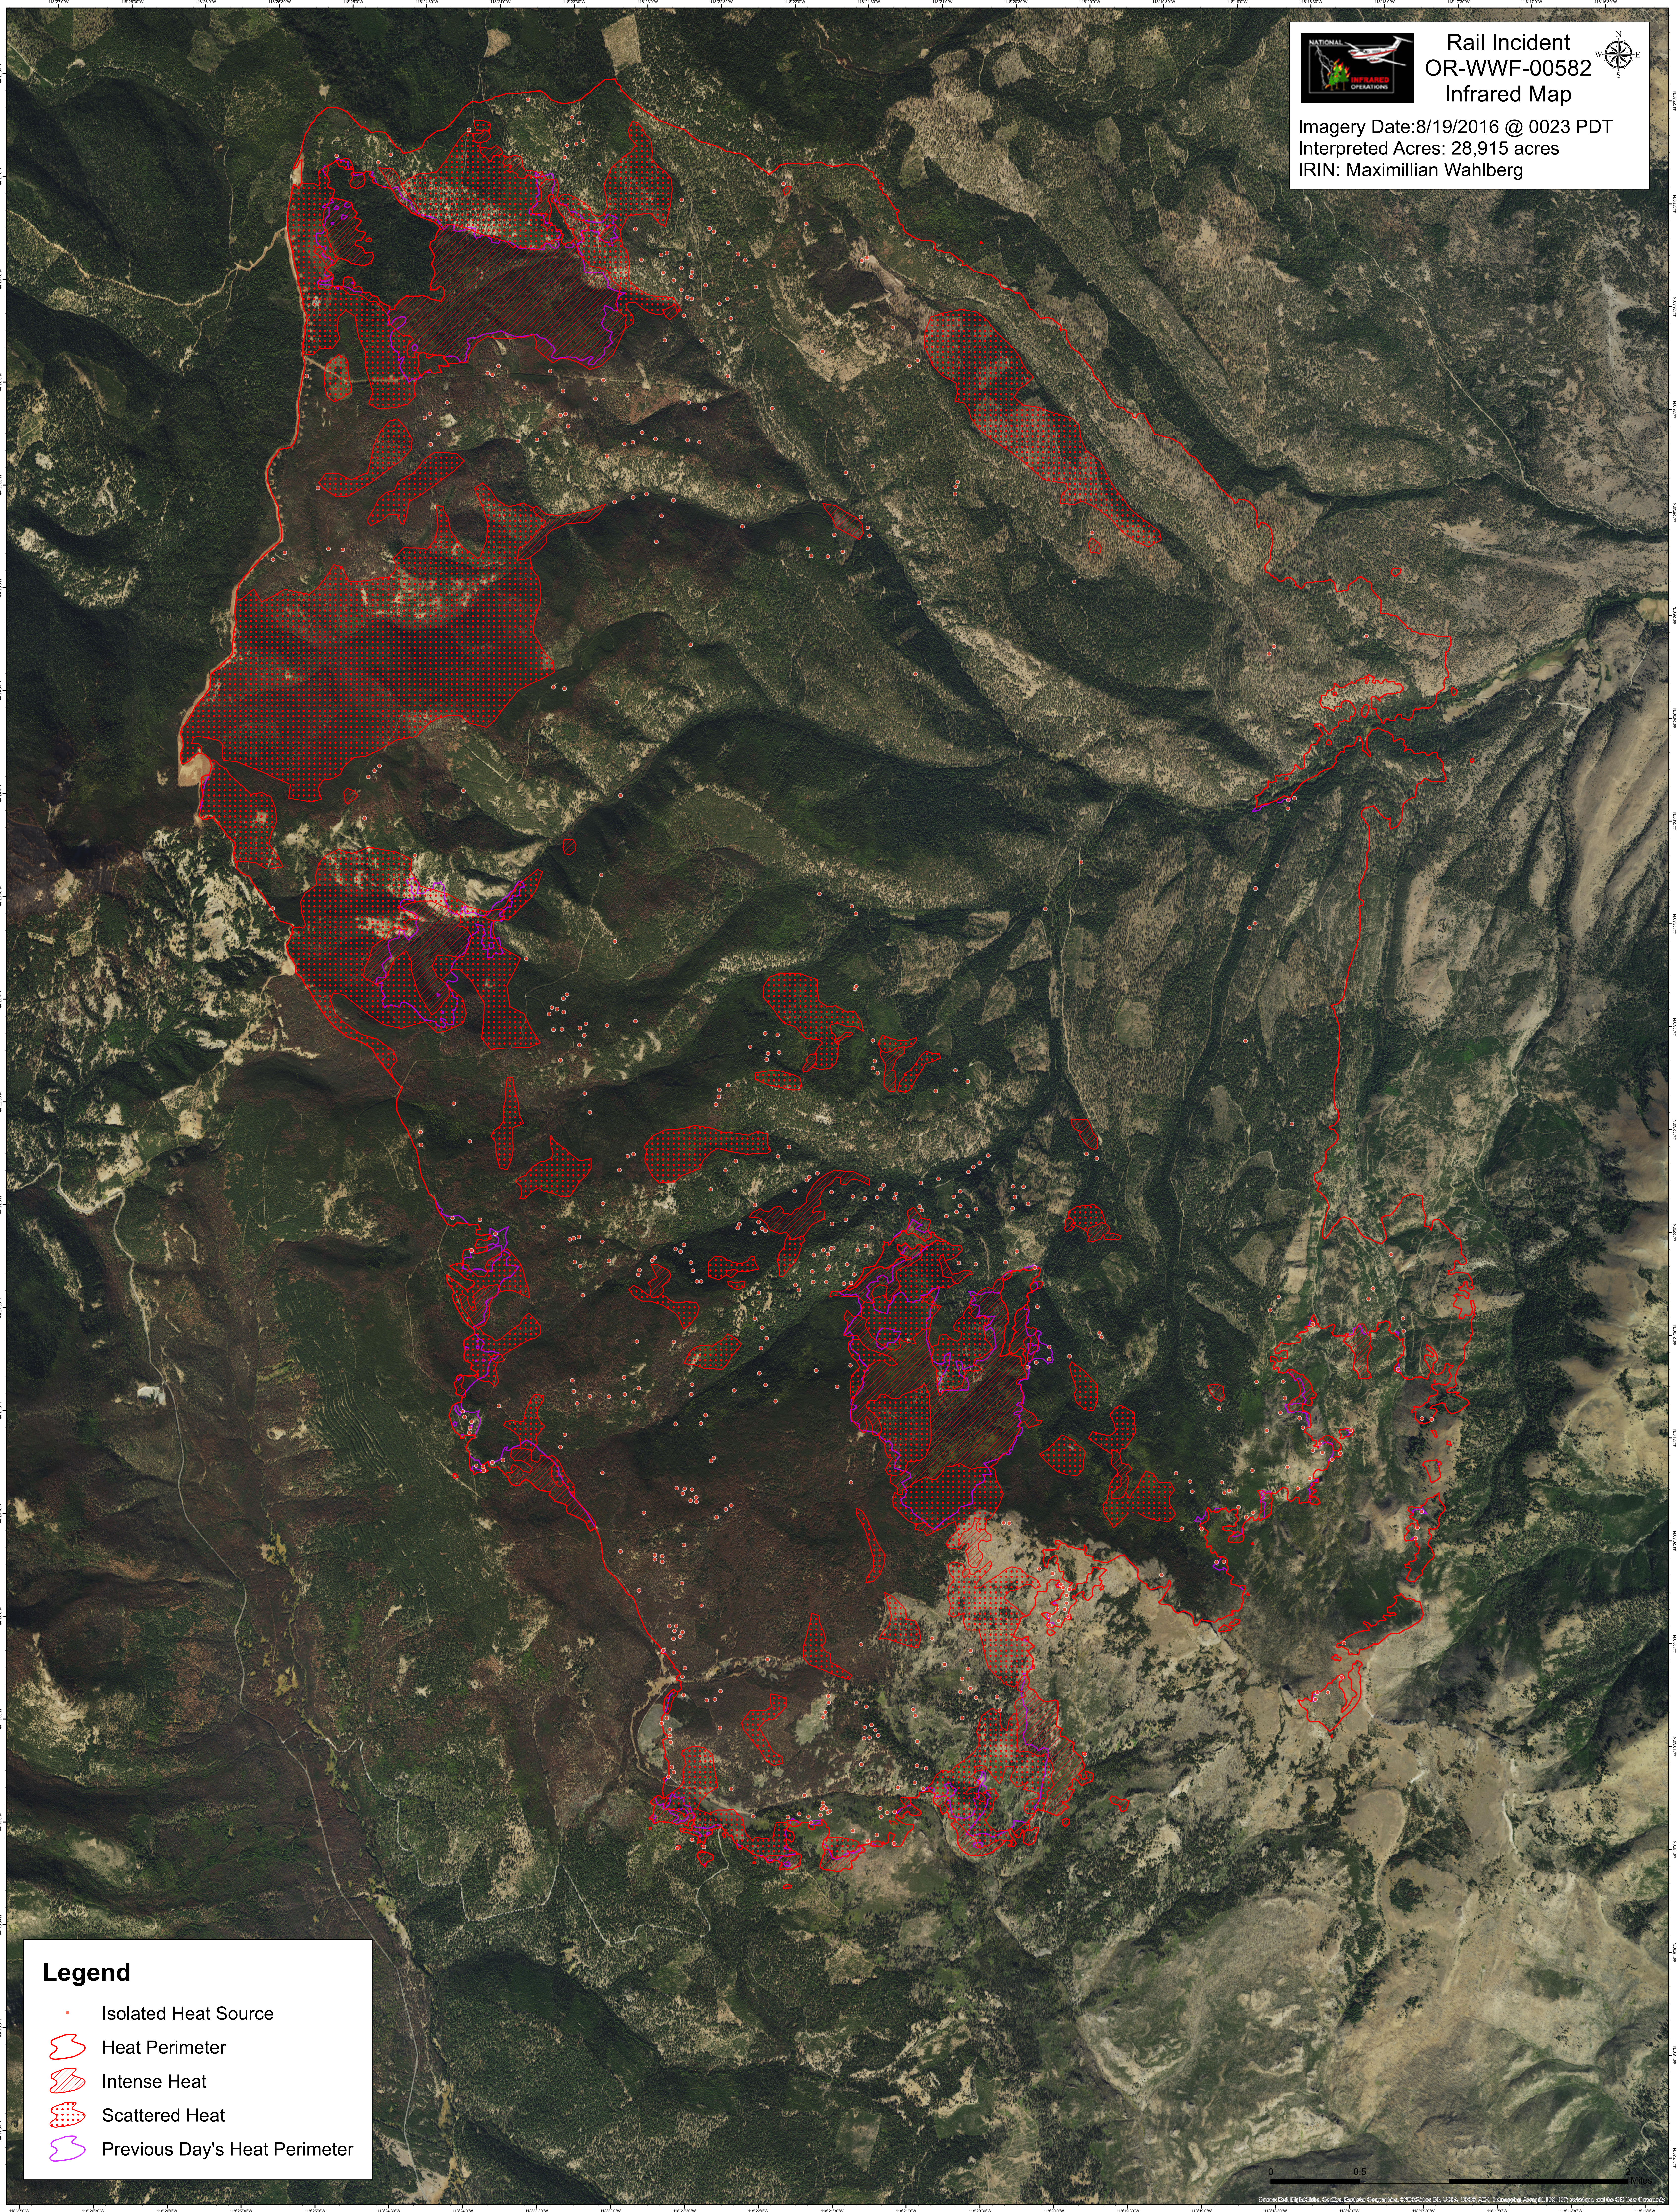

Rail Incident
OR-WWF-00582
Infrared Map

Imagery Date: 8/19/2016 @ 0023 PDT
Interpreted Acres: 28,915 acres
IRIN: Maximillian Wahlberg

- Legend**
- Isolated Heat Source
 - Heat Perimeter
 - Intense Heat
 - Scattered Heat
 - Previous Day's Heat Perimeter