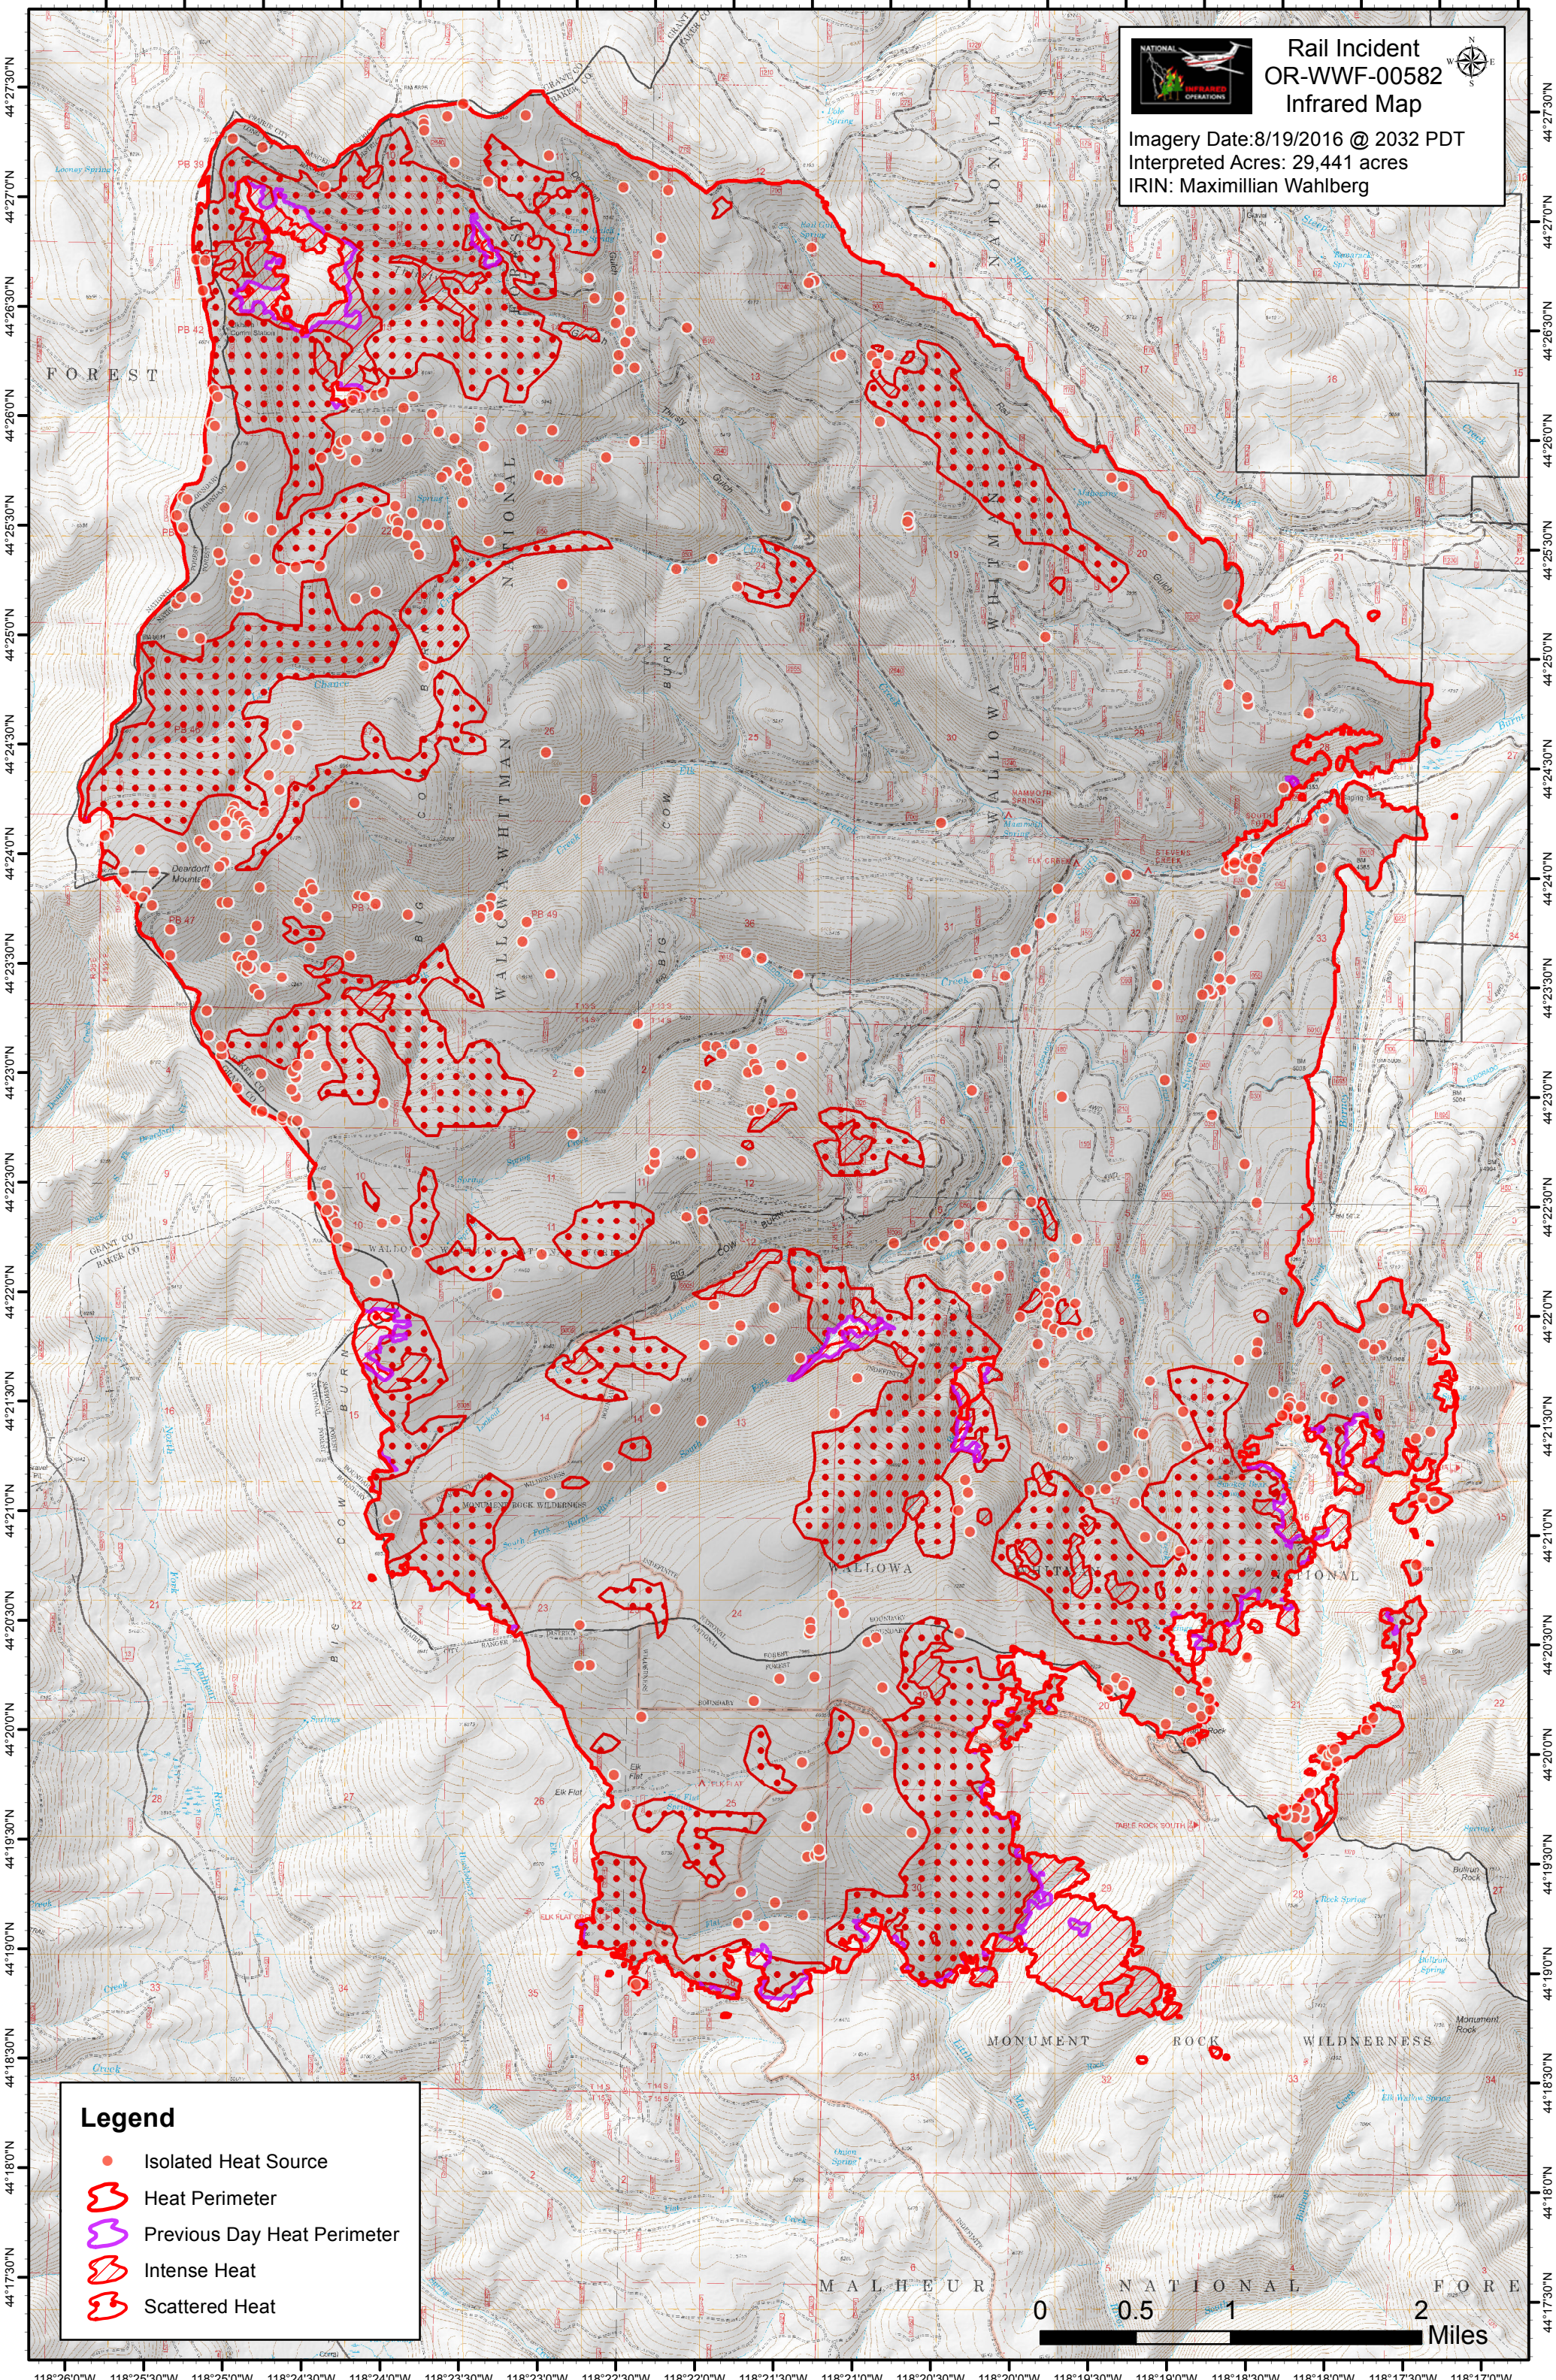

**Rail Incident
OR-WWF-00582
Infrared Map**

Imagery Date: 8/19/2016 @ 2032 PDT
Interpreted Acres: 29,441 acres
IRIN: Maximilian Wahlberg

Legend

- Isolated Heat Source
- ⬭ Heat Perimeter
- ⬭ Previous Day Heat Perimeter
- ⬭ Intense Heat
- ⬭ Scattered Heat