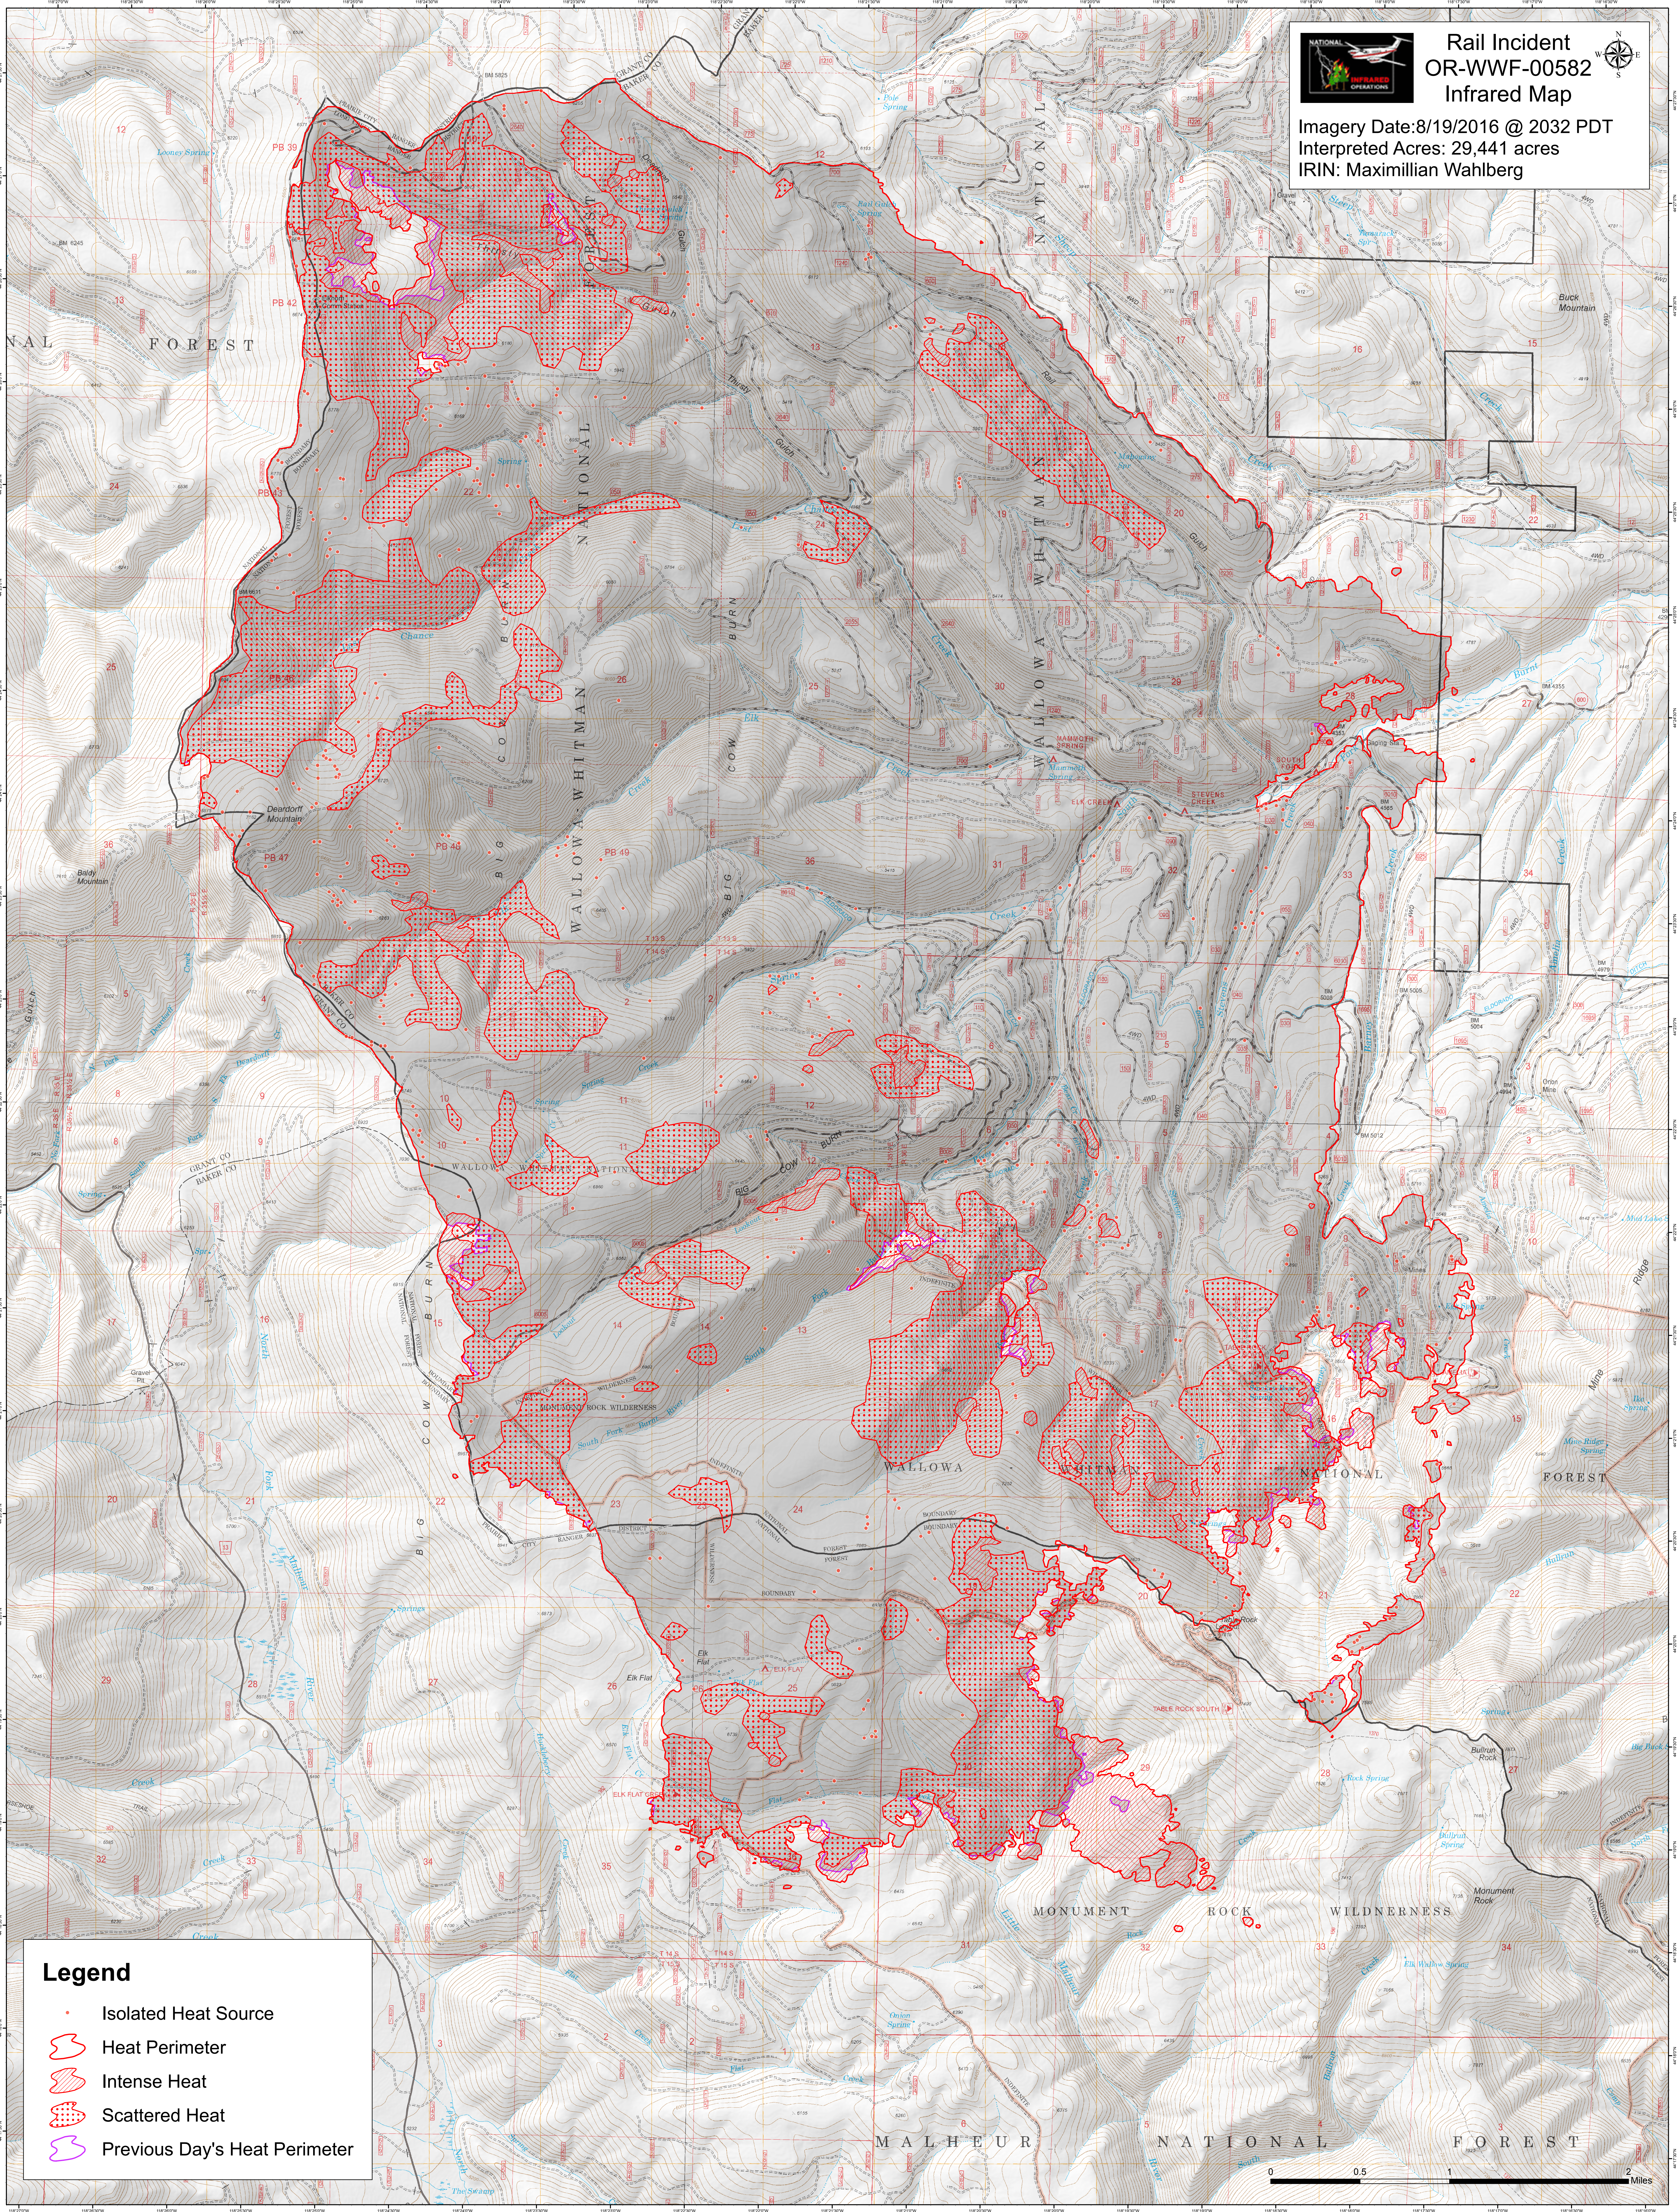

Rail Incident OR-WWF-00582 Infrared Map

Imagery Date: 8/19/2016 @ 2032 PDT
Interpreted Acres: 29,441 acres
IRIN: Maximillian Wahlberg

Legend

- Isolated Heat Source
- Heat Perimeter
- Intense Heat
- Scattered Heat
- Previous Day's Heat Perimeter