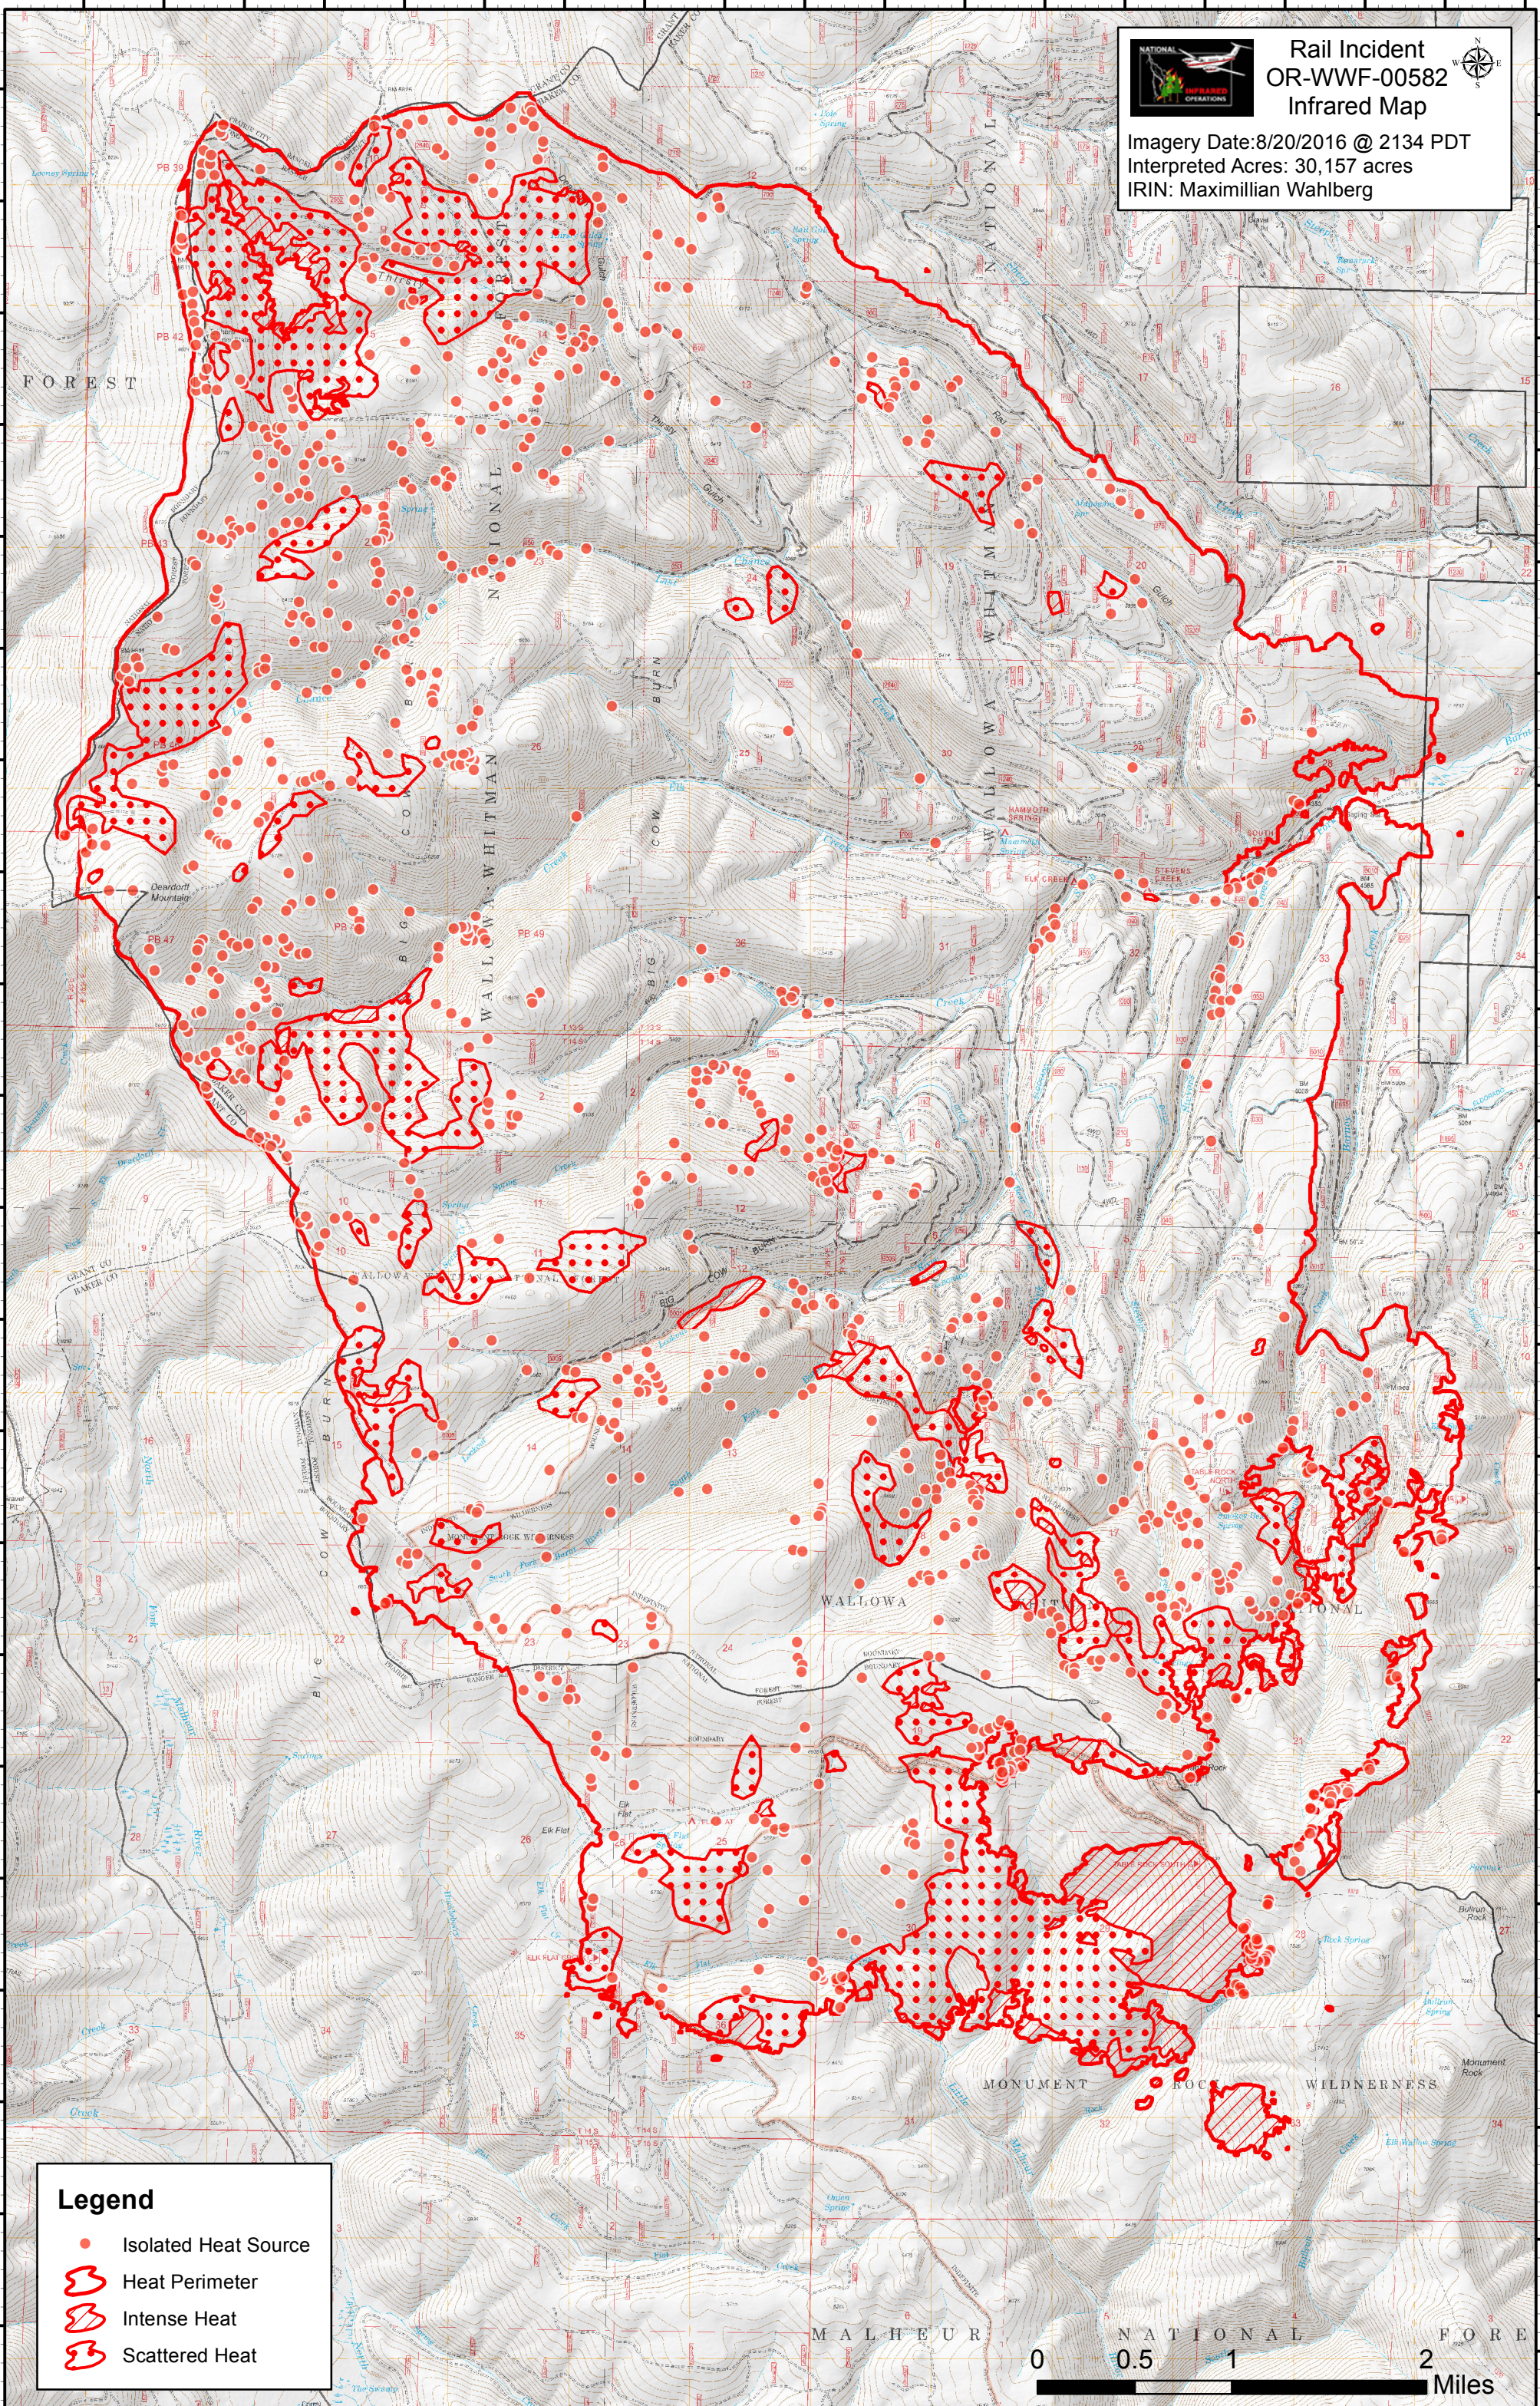

**Rail Incident
OR-WWF-00582
Infrared Map**

Imagery Date: 8/20/2016 @ 2134 PDT
Interpreted Acres: 30,157 acres
IRIN: Maximillian Wahlberg

Legend

- Isolated Heat Source
- ⬮ Heat Perimeter
- ▨ Intense Heat
- ▩ Scattered Heat

0 0.5 1 2 Miles