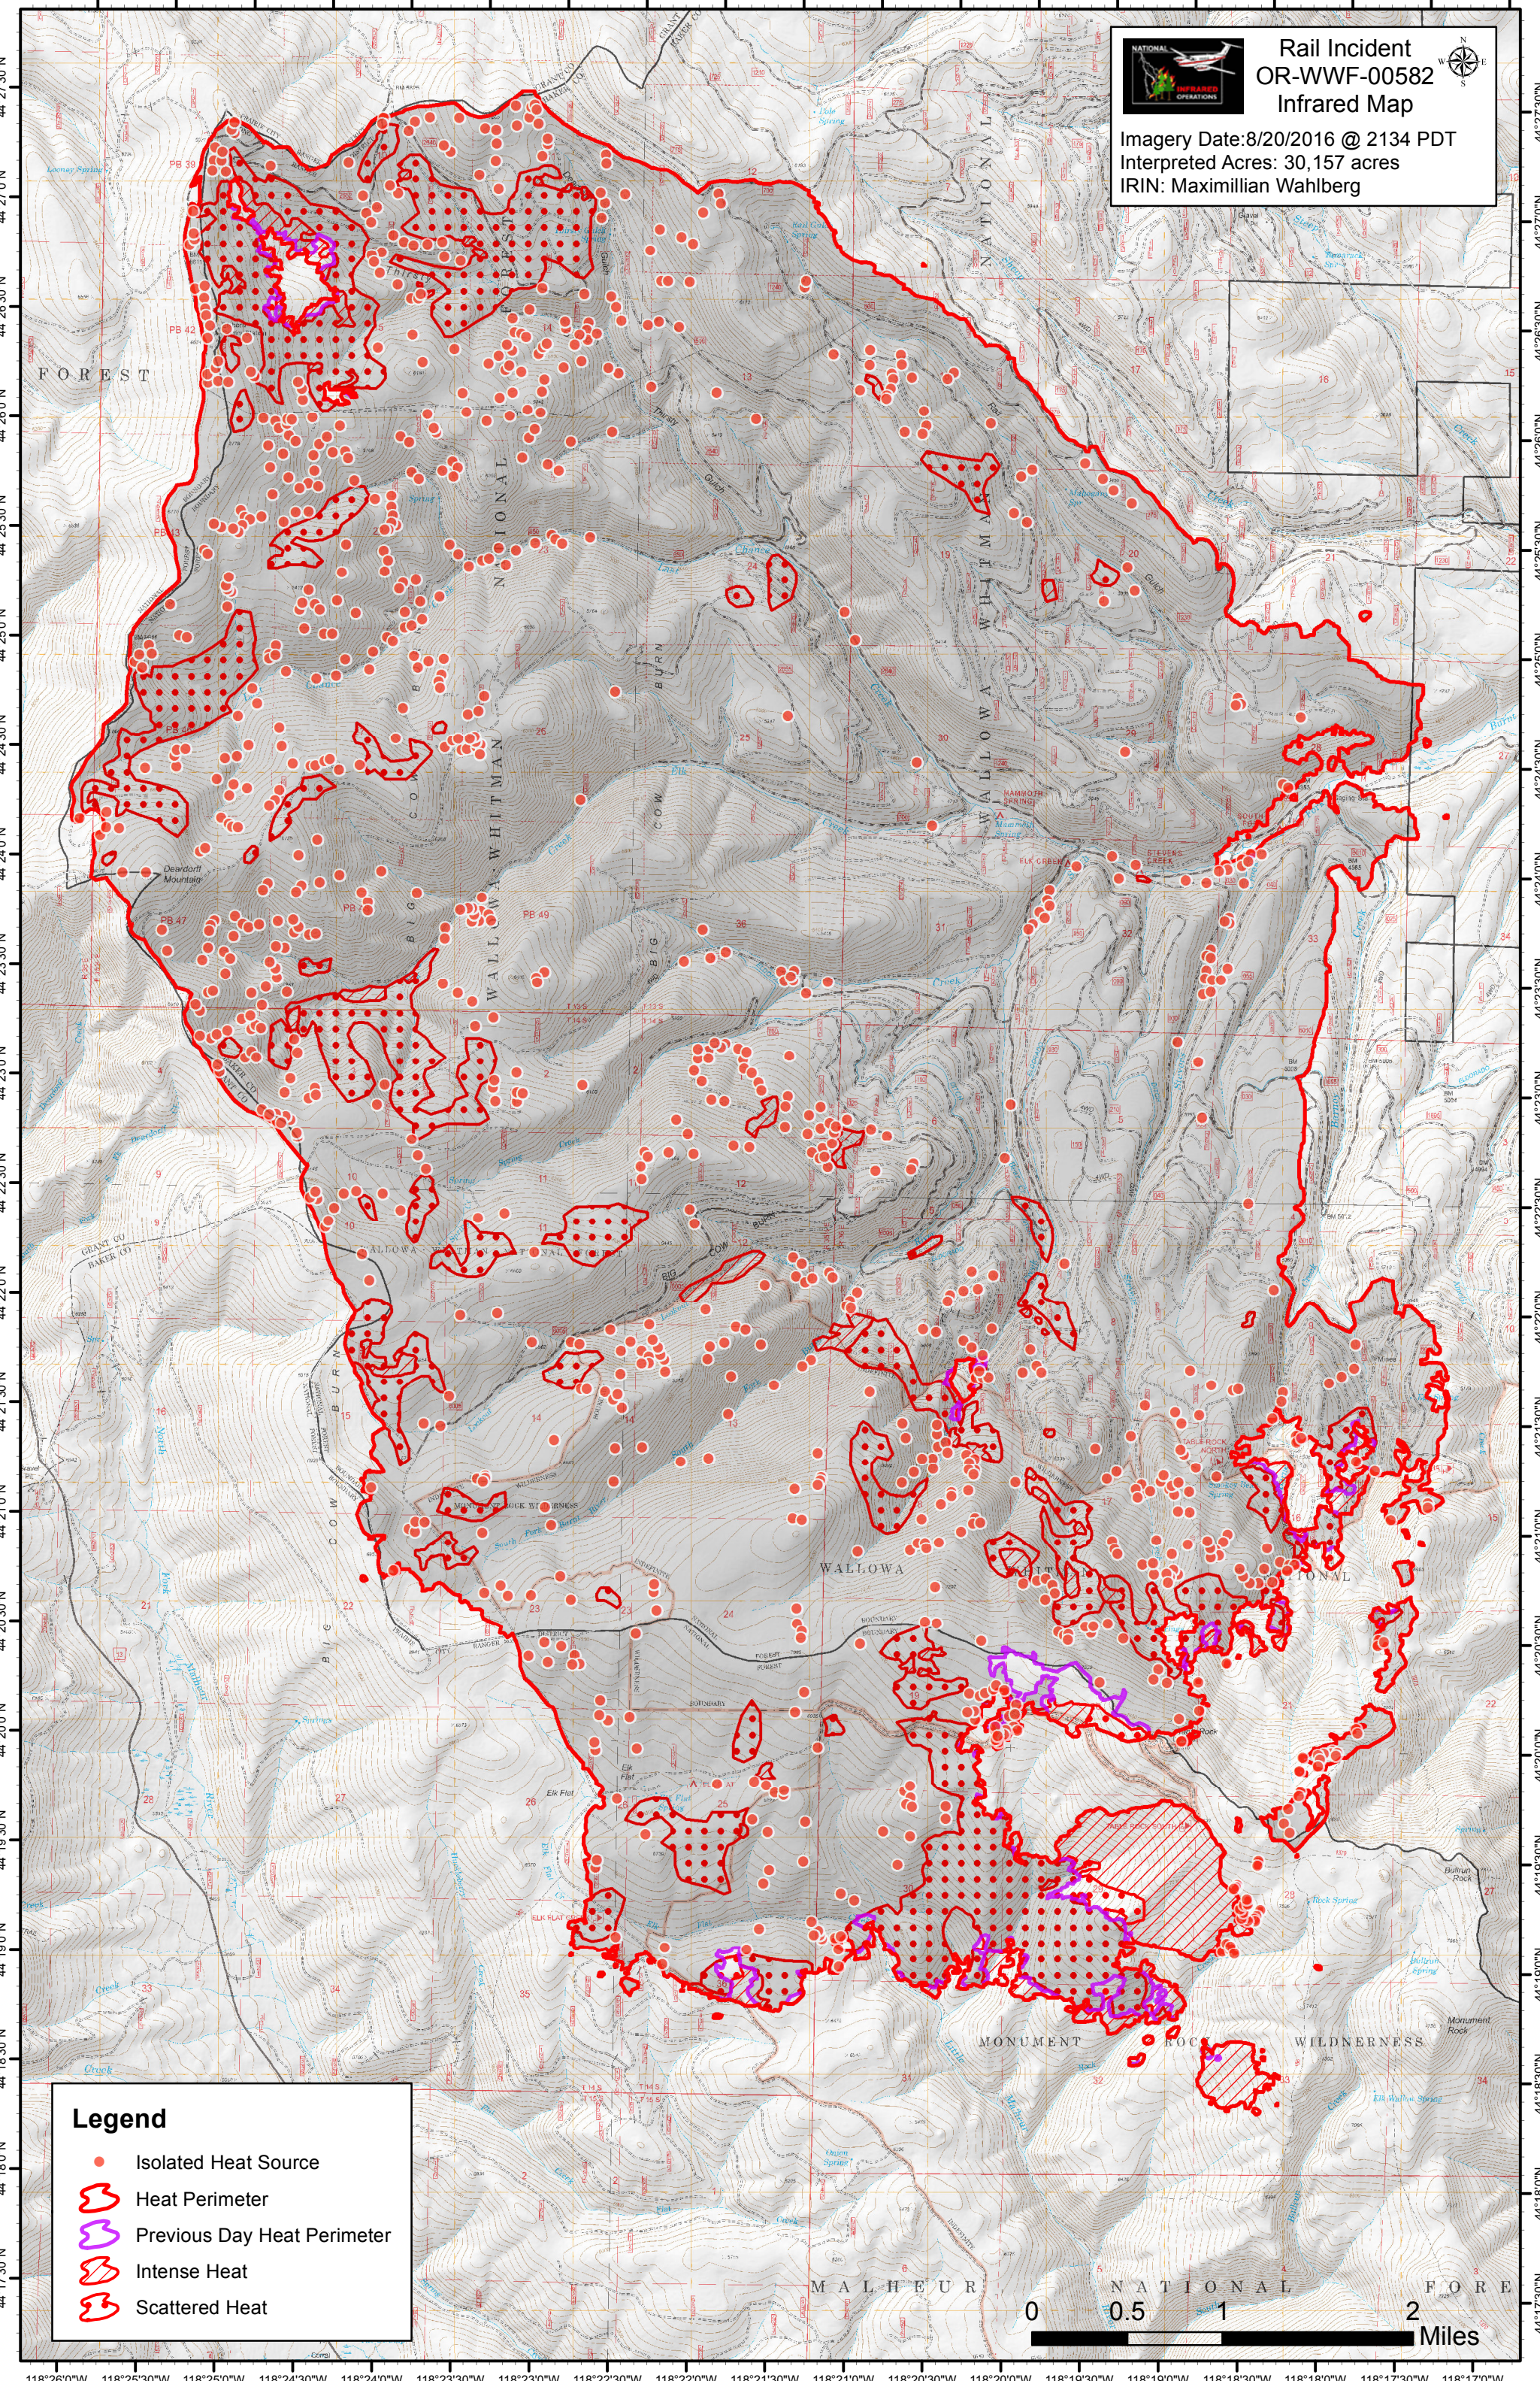

**Rail Incident  
OR-WWF-00582  
Infrared Map**

Imagery Date: 8/20/2016 @ 2134 PDT  
Interpreted Acres: 30,157 acres  
IRIN: Maximilian Wahlberg

**Legend**

- Isolated Heat Source
- Heat Perimeter
- Previous Day Heat Perimeter
- Intense Heat
- Scattered Heat