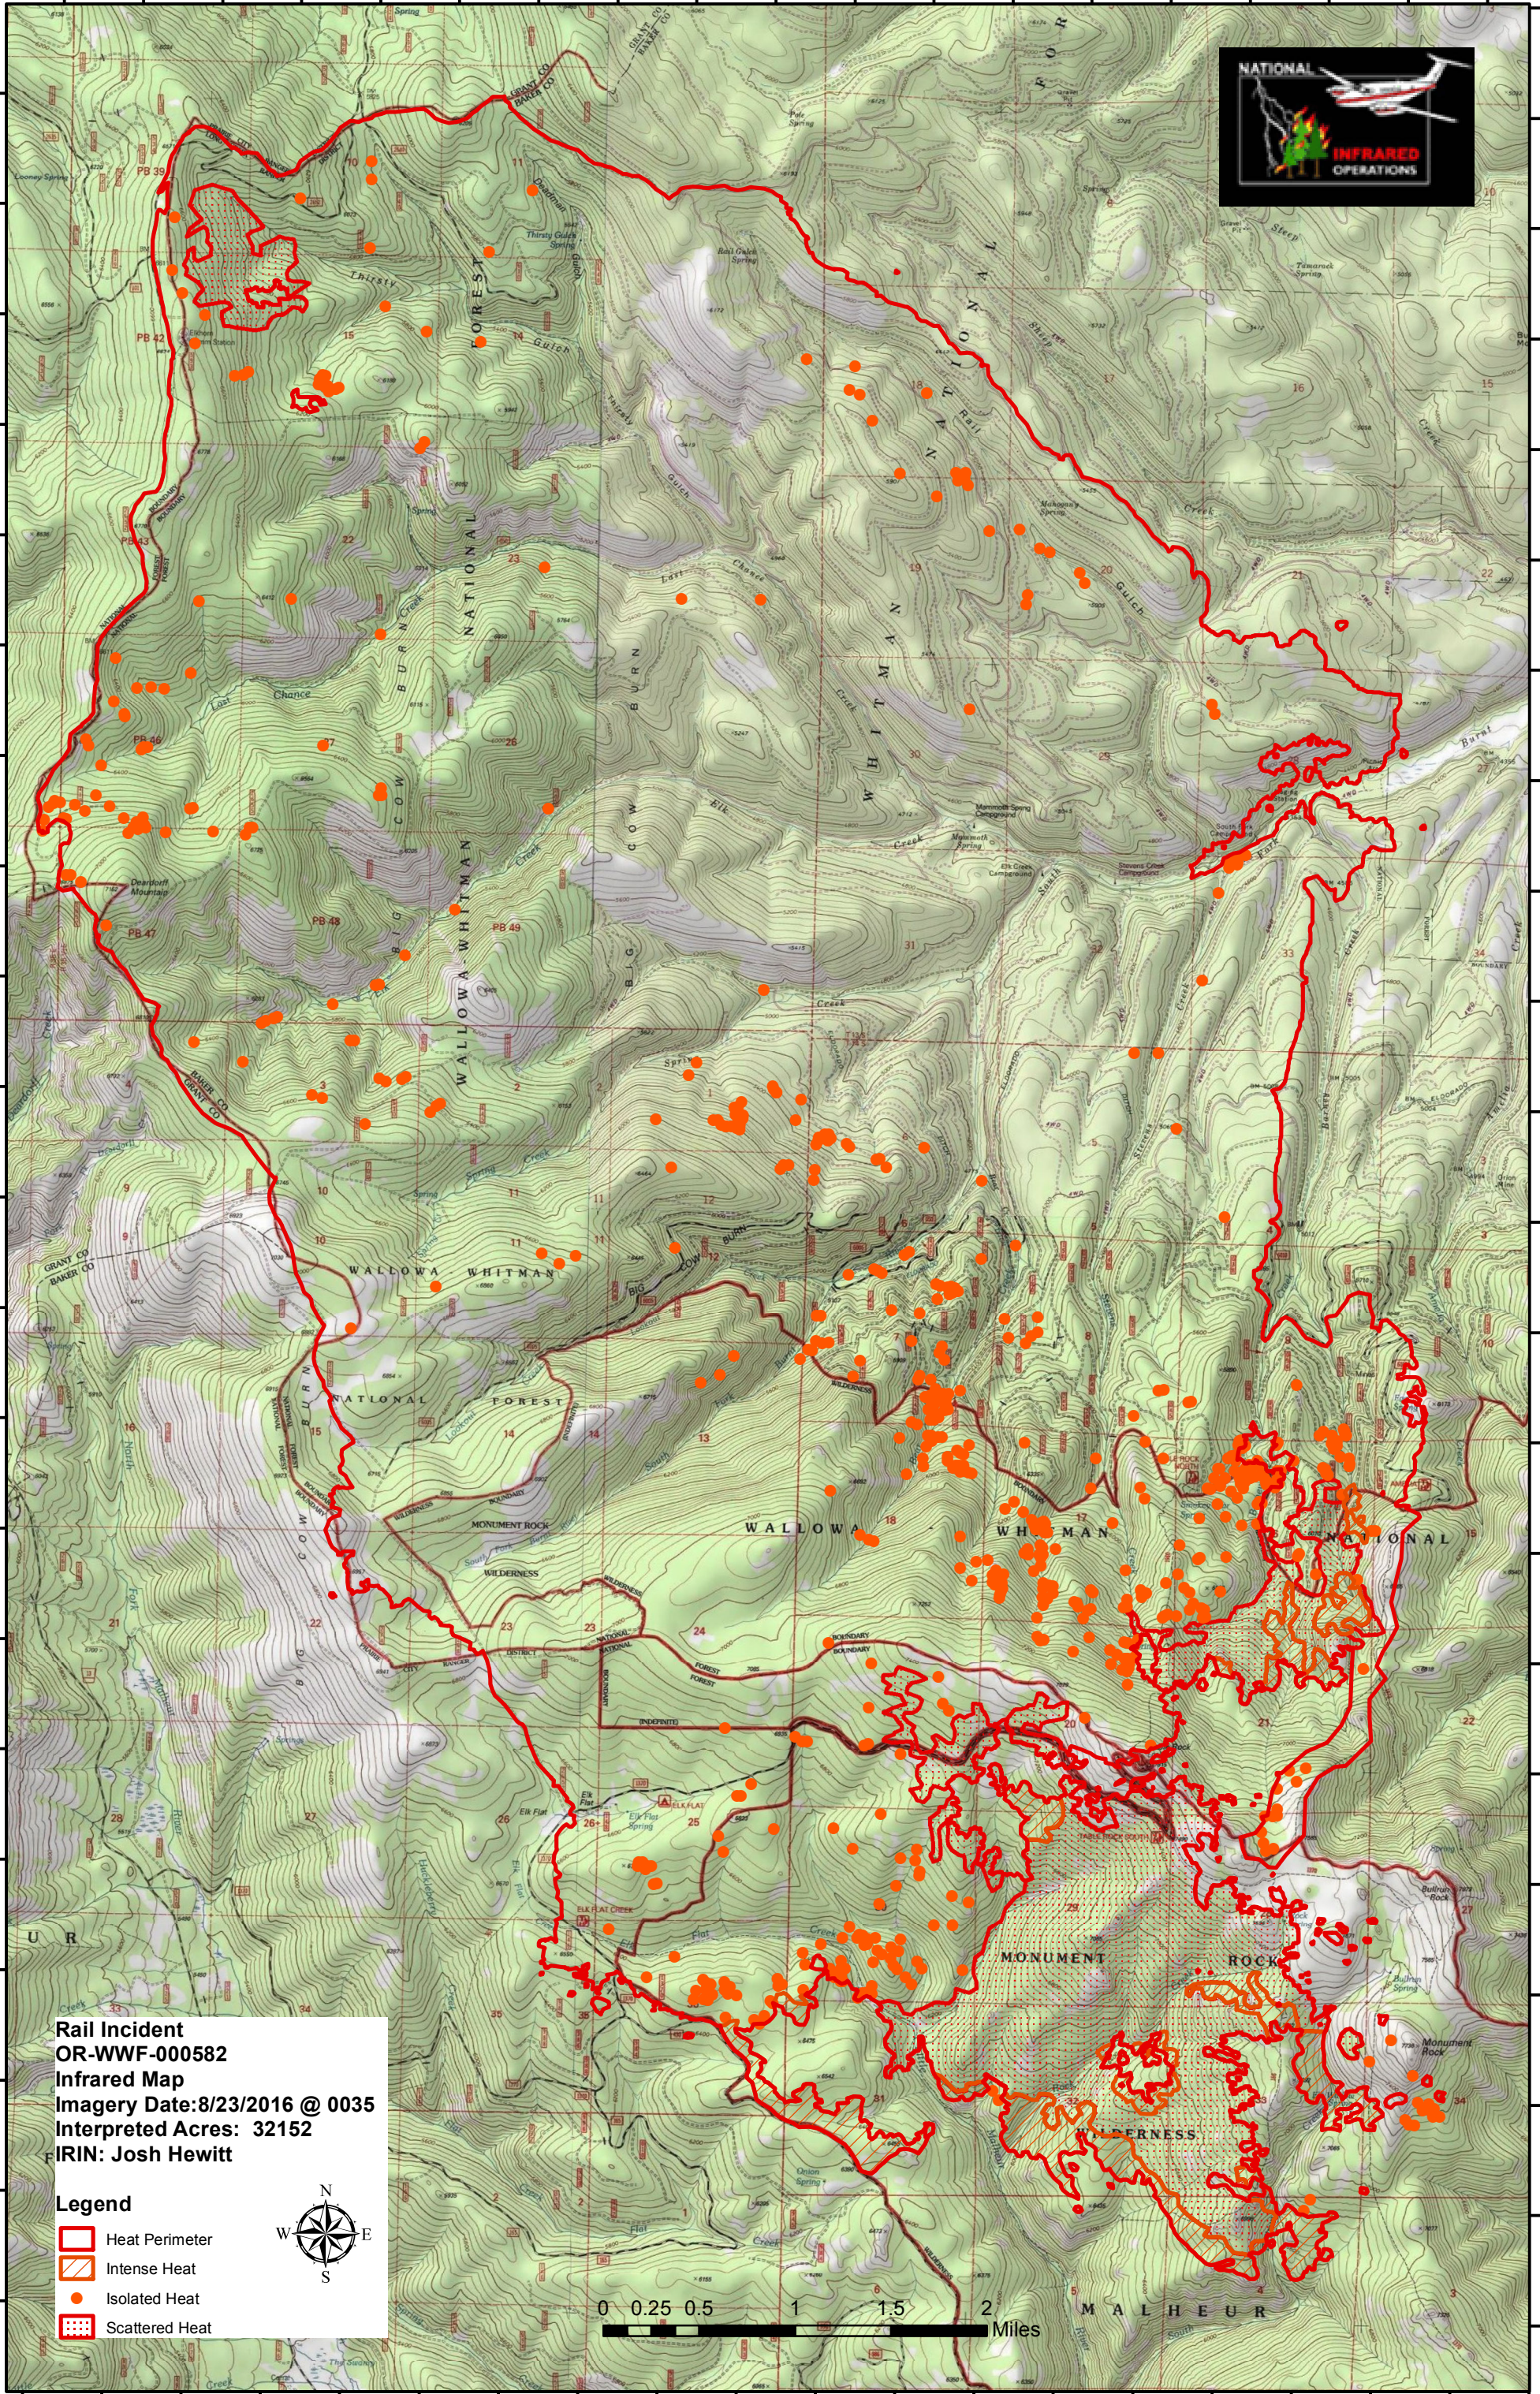

118°26'0"W 118°25'30"W 118°25'0"W 118°24'30"W 118°24'0"W 118°23'30"W 118°23'0"W 118°22'30"W 118°22'0"W 118°21'30"W 118°21'0"W 118°20'30"W 118°20'0"W 118°19'30"W 118°19'0"W 118°18'30"W 118°18'0"W 118°17'30"W 118°17'0"W

**Rail Incident**  
**OR-WWF-000582**  
**Infrared Map**  
**Imagery Date: 8/23/2016 @ 0035**  
**Interpreted Acres: 32152**  
**IRIN: Josh Hewitt**

**Legend**

-  Heat Perimeter
-  Intense Heat
-  Isolated Heat
-  Scattered Heat