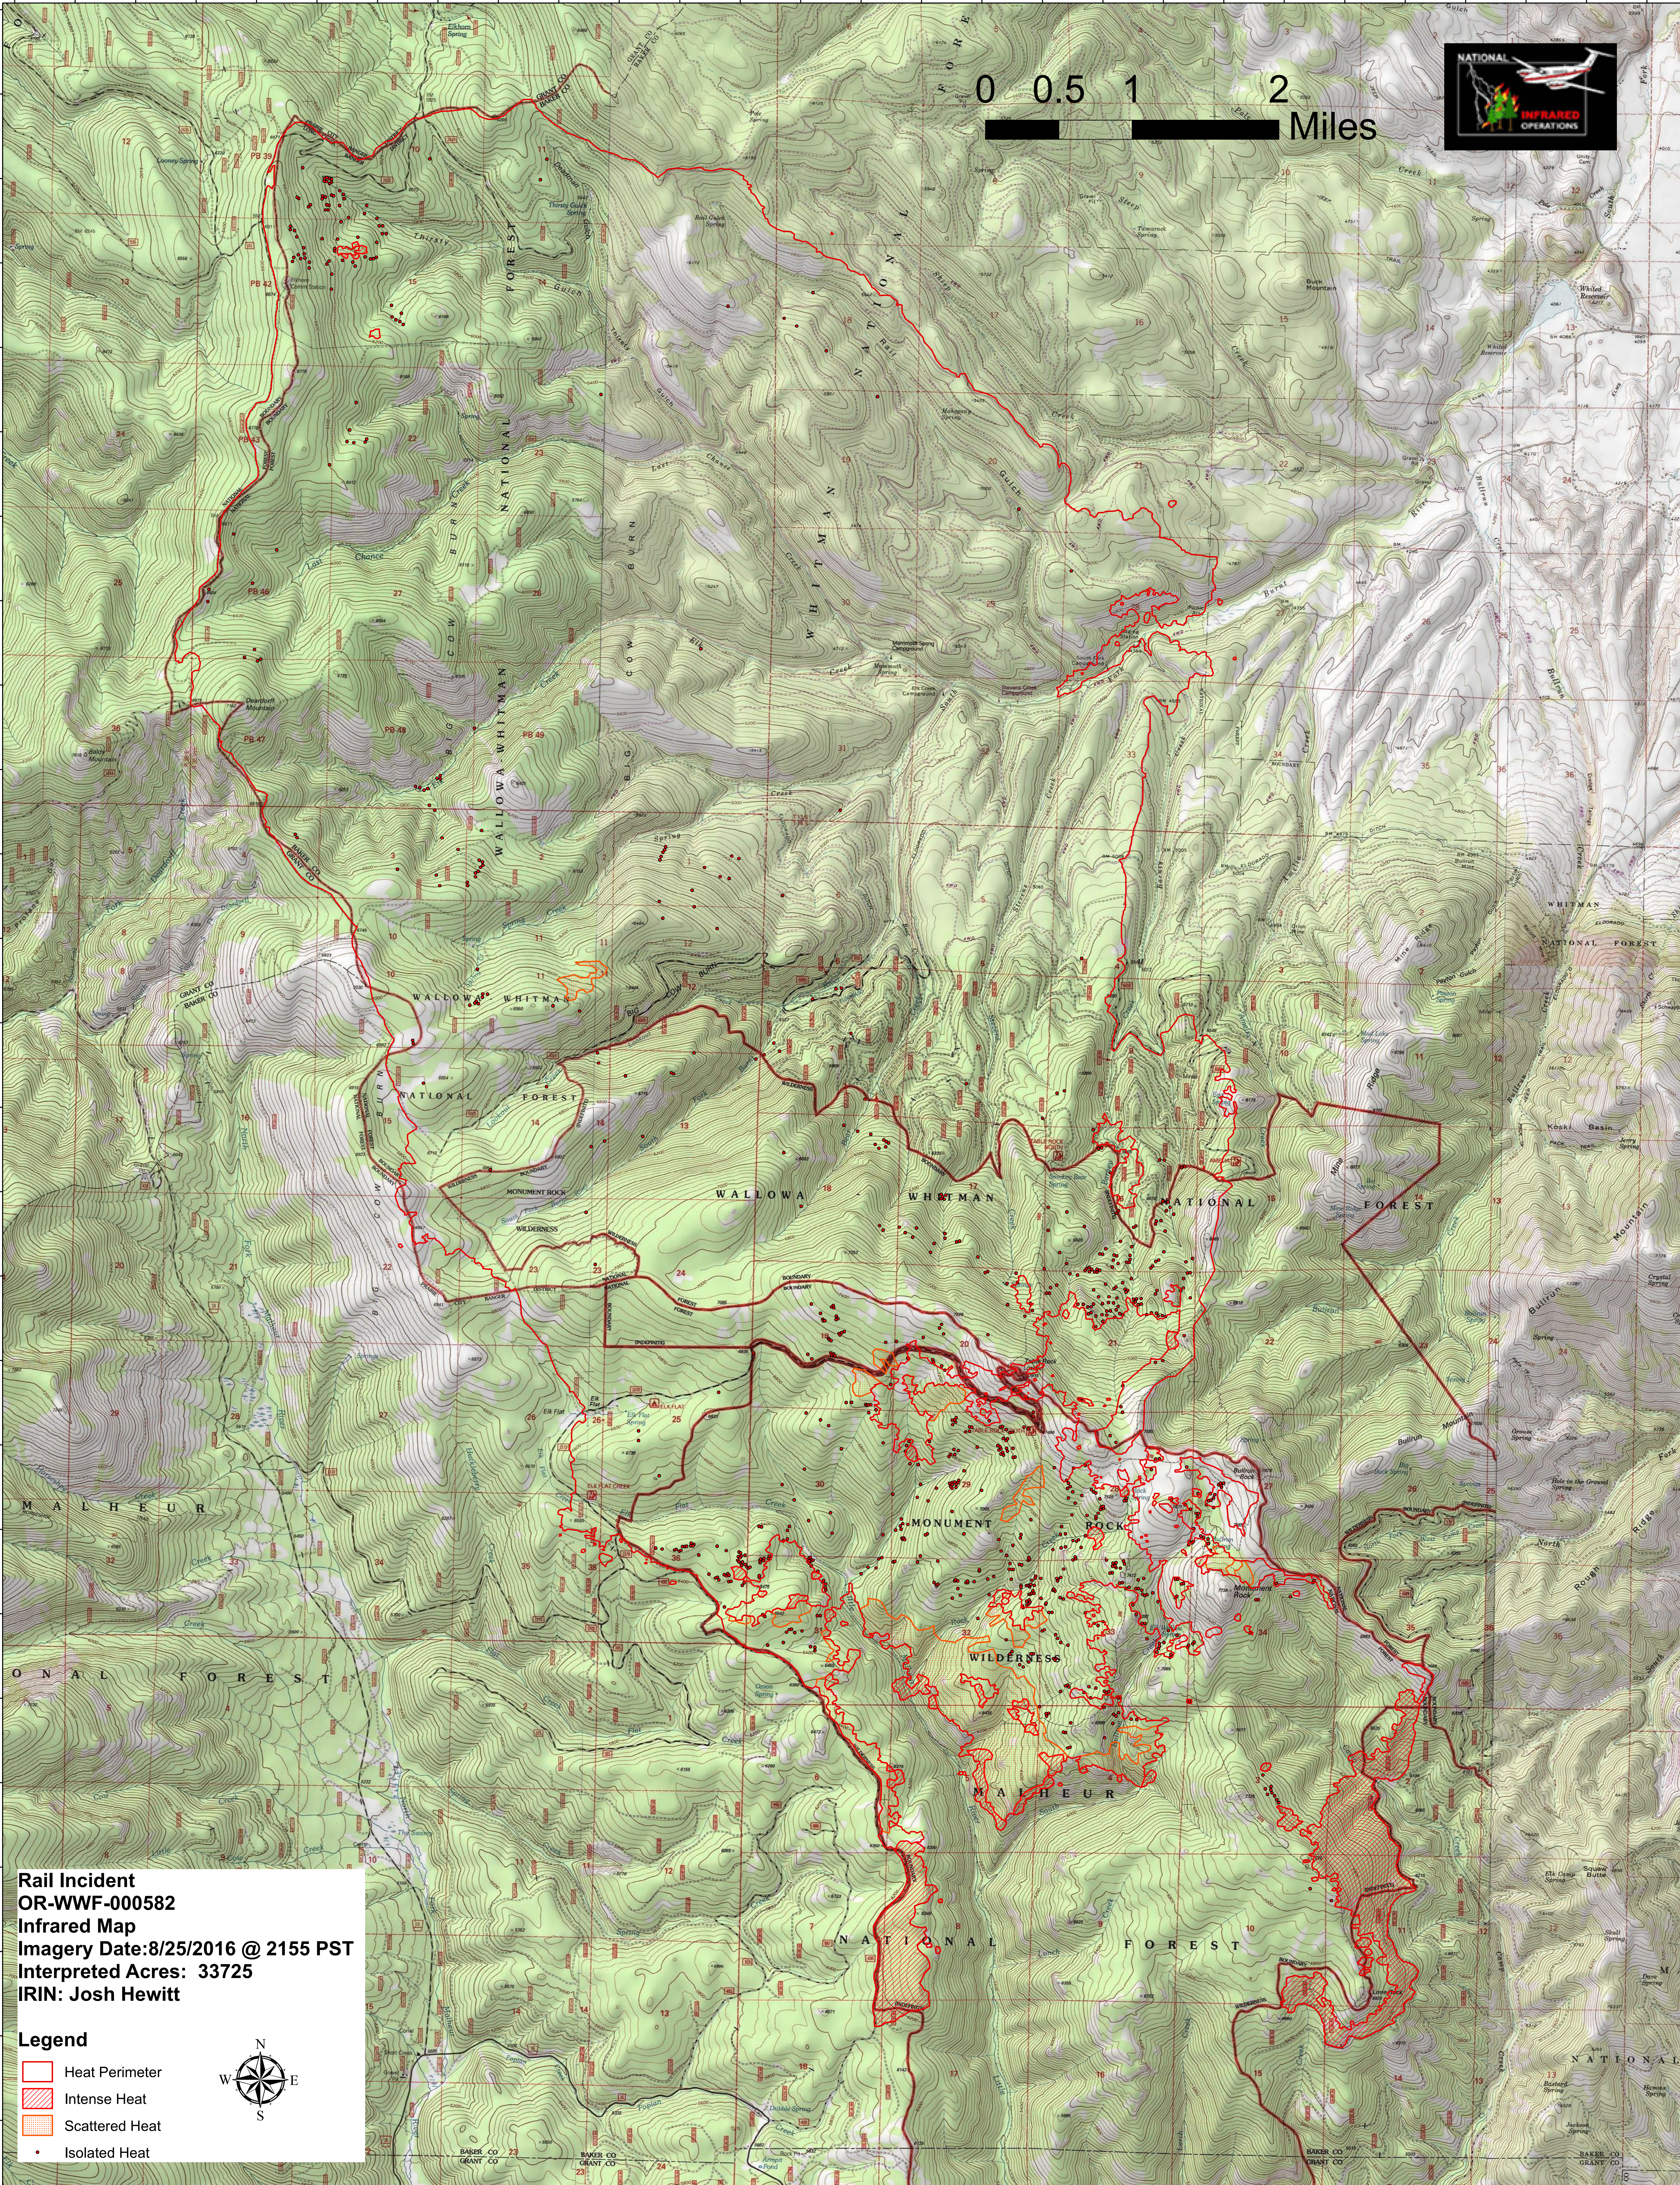

0 0.5 1 2 Miles

Rail Incident
OR-WWF-000582
Infrared Map
Imagery Date: 8/25/2016 @ 2155 PST
Interpreted Acres: 33725
IRIN: Josh Hewitt

- Legend**
-  Heat Perimeter
 -  Intense Heat
 -  Scattered Heat
 -  Isolated Heat