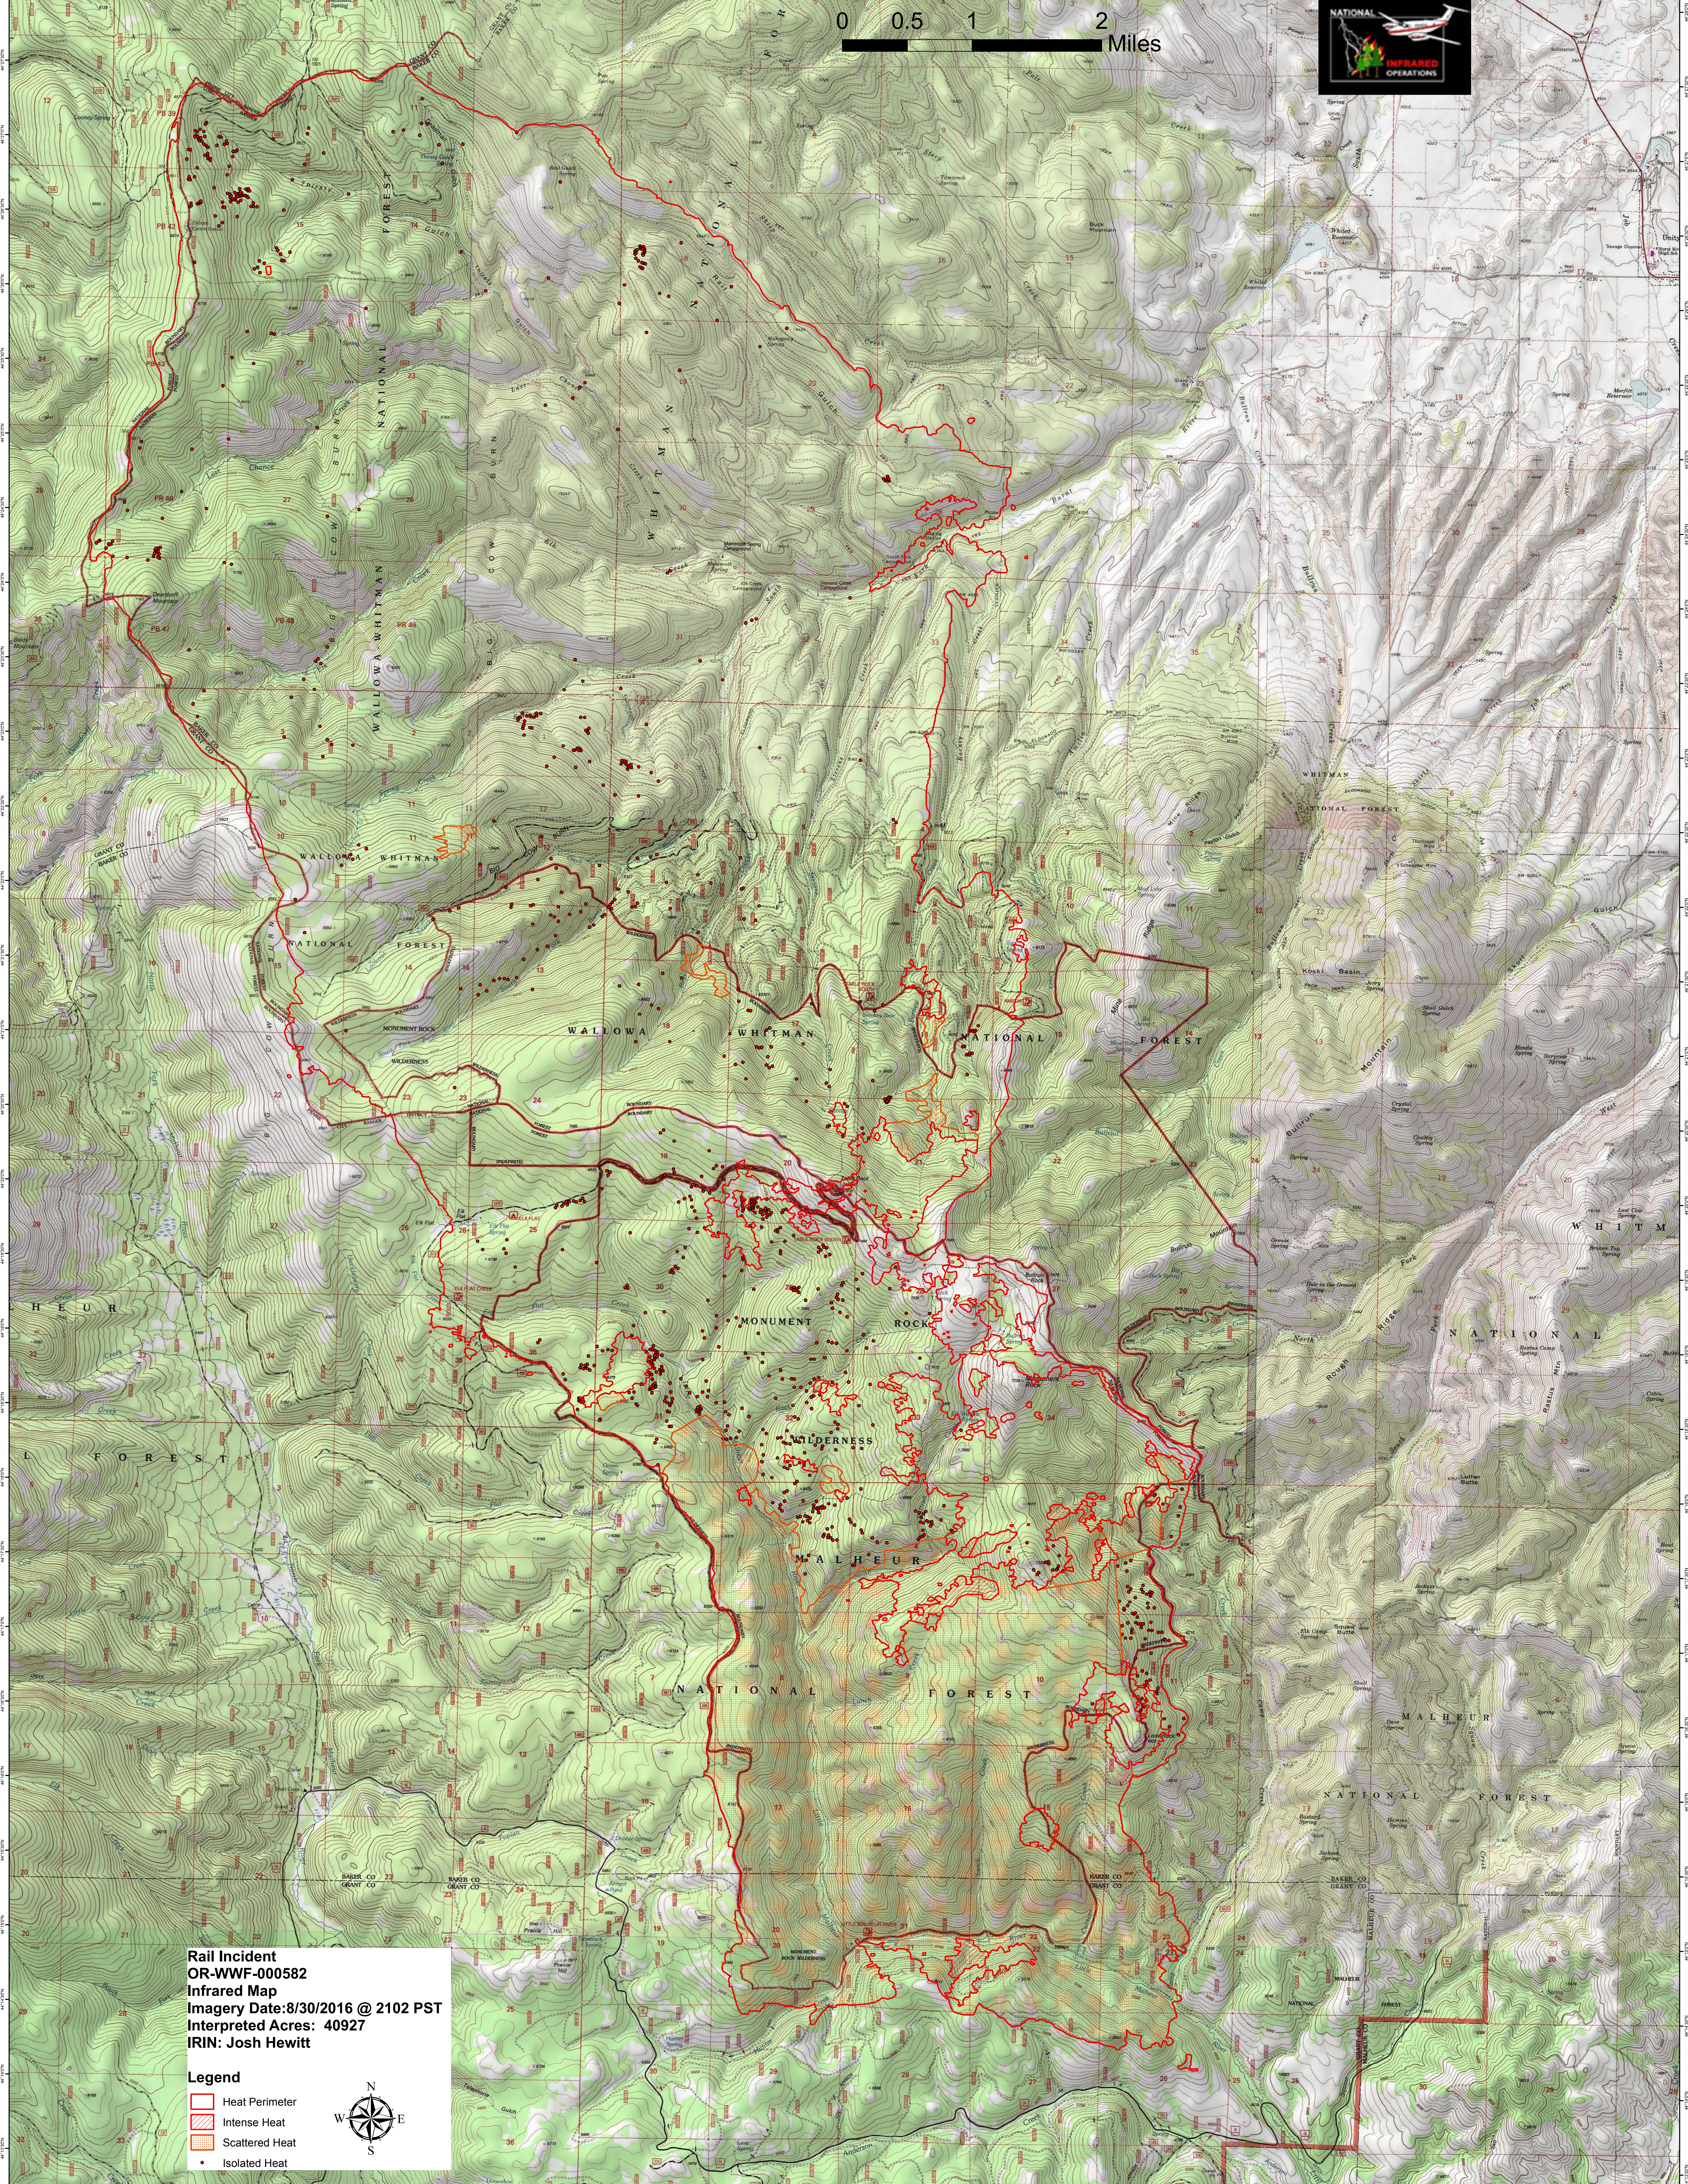

0 0.5 1 2 Miles

Rail Incident  
OR-WWF-000582  
Infrared Map  
Imagery Date: 8/30/2016 @ 2102 PST  
Interpreted Acres: 40927  
IRIN: Josh Hewitt

**Legend**

- Heat Perimeter
- Intense Heat
- Scattered Heat
- Isolated Heat