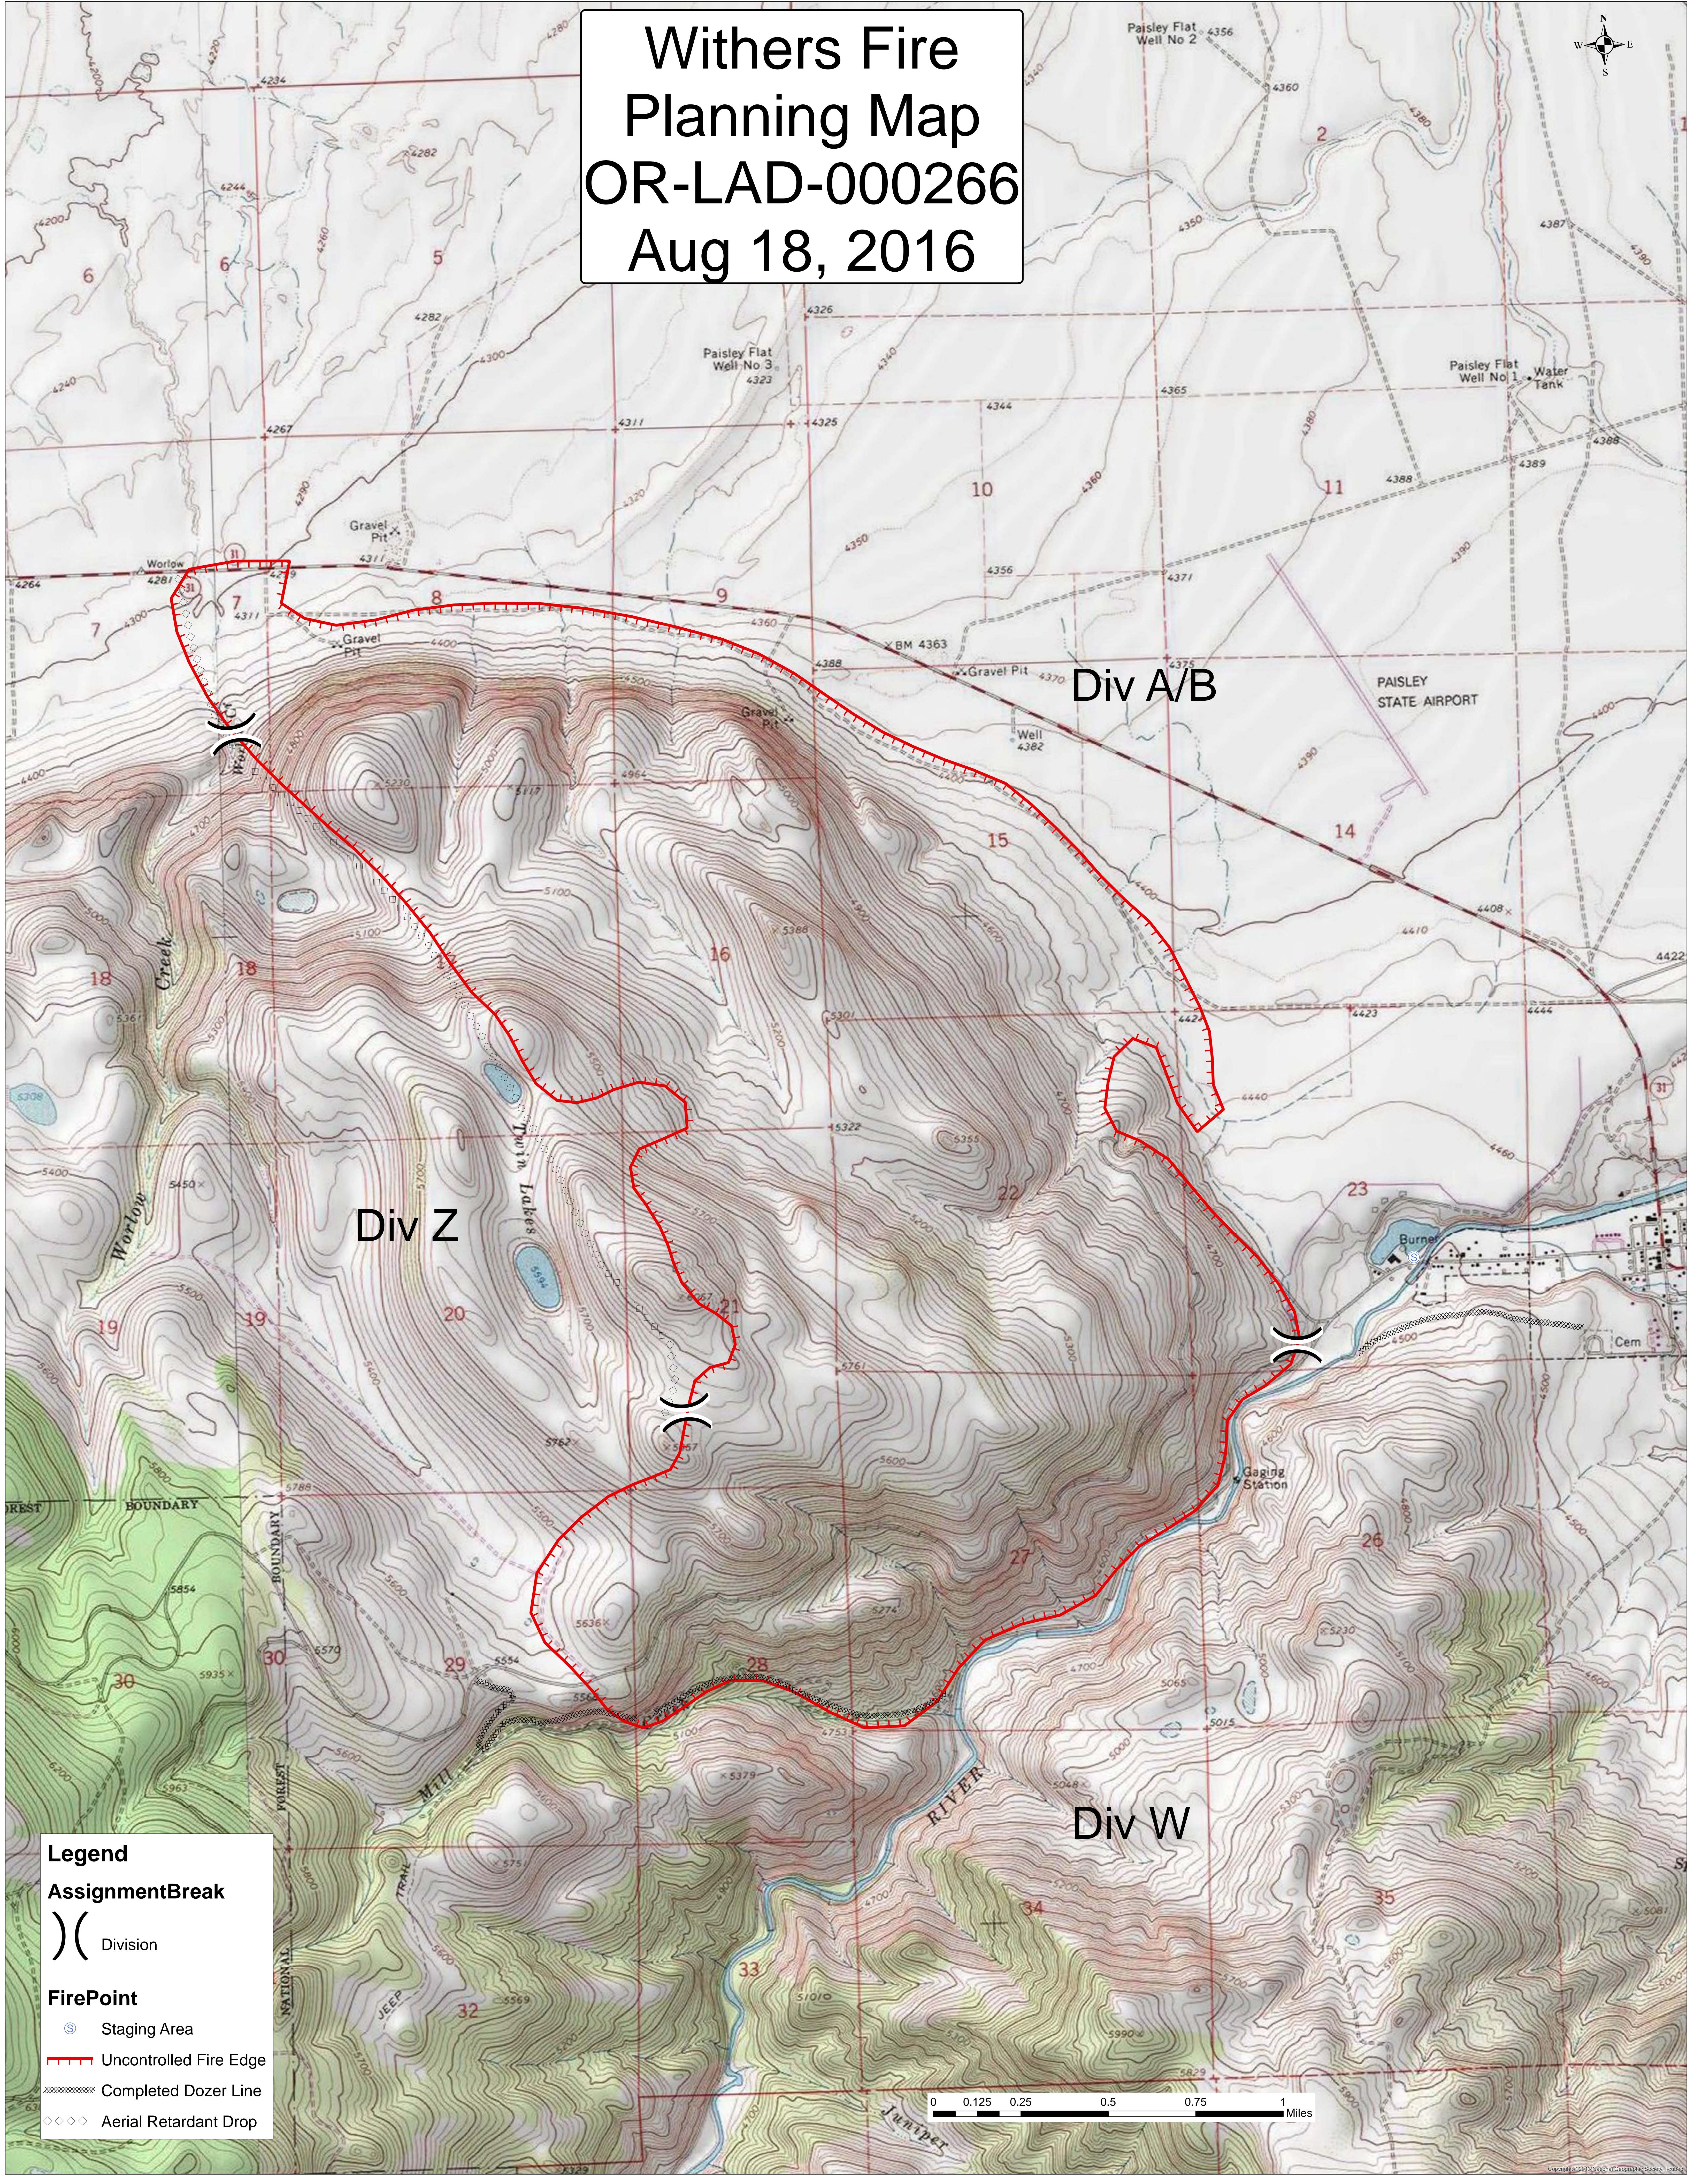

Withers Fire Planning Map OR-LAD-000266 Aug 18, 2016

Legend

AssignmentBreak
) (Division

FirePoint
S Staging Area
Uncontrolled Fire Edge
Completed Dozer Line
Aerial Retardant Drop