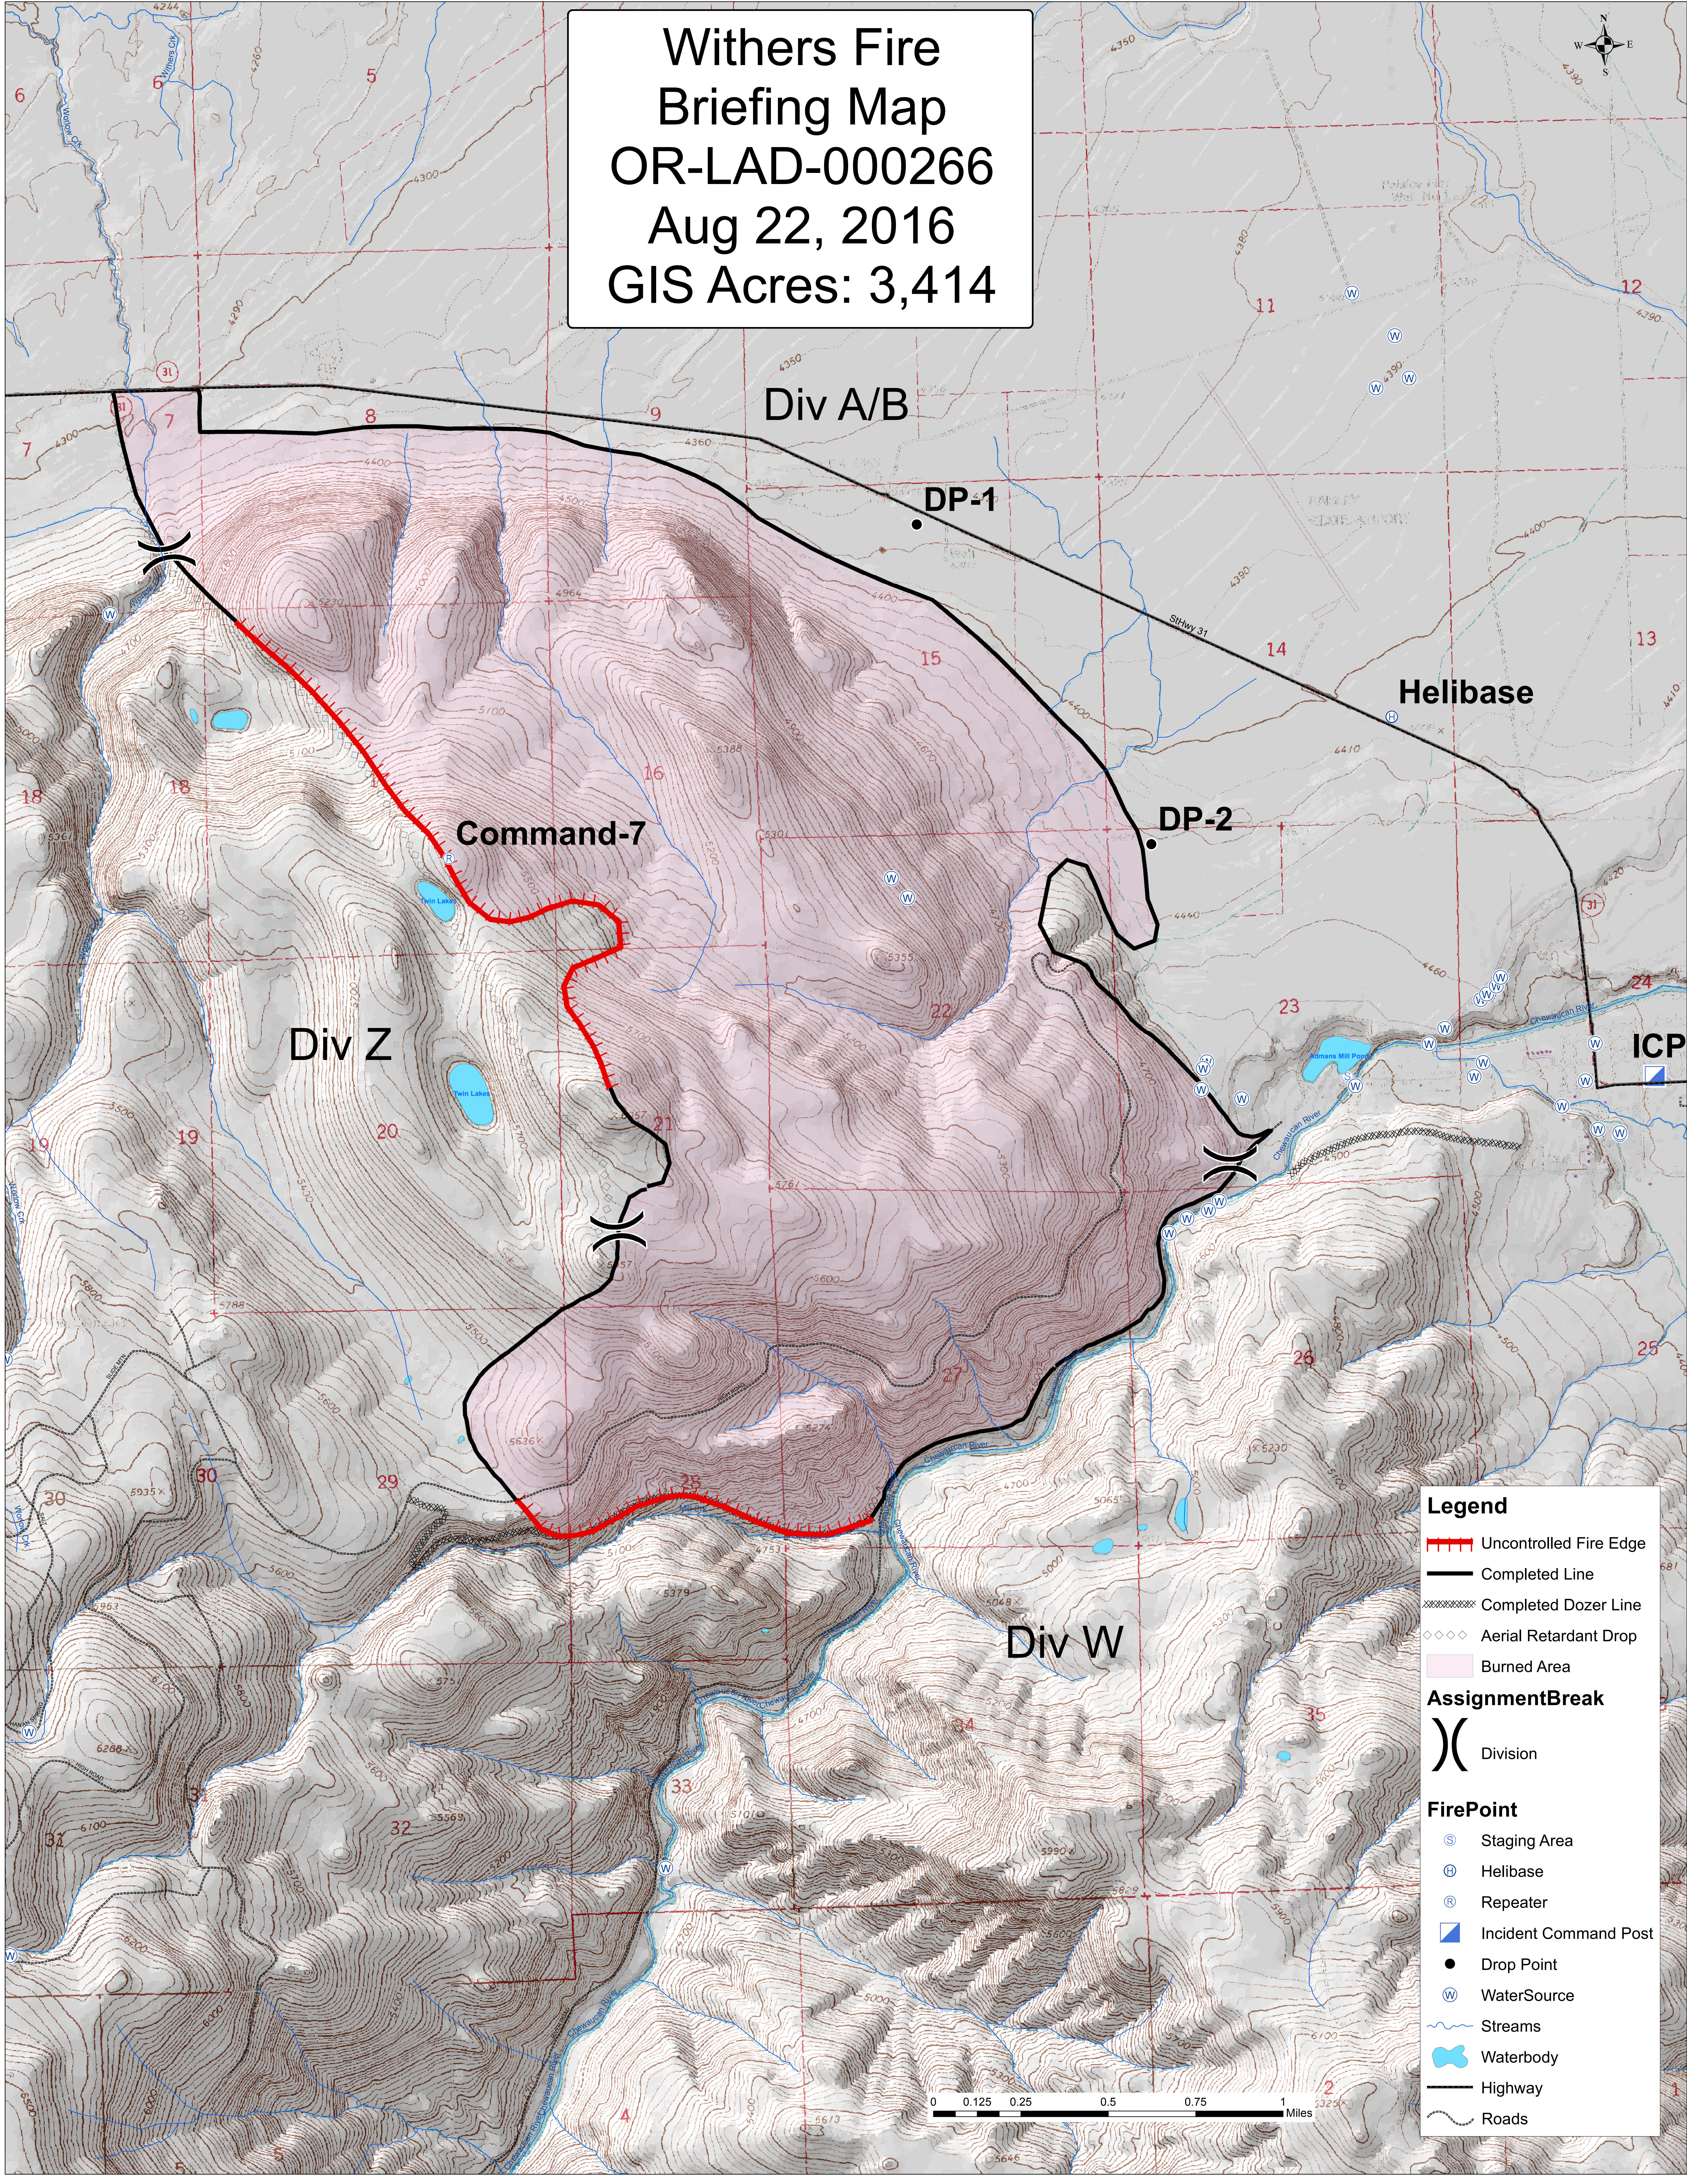

Withers Fire
Briefing Map
OR-LAD-000266
Aug 22, 2016
GIS Acres: 3,414

Div A/B

DP-1

Helibase

Command-7

DP-2

Div Z

ICP

Div W

Legend

Uncontrolled Fire Edge

Completed Line

Completed Dozer Line

Aerial Retardant Drop

Burned Area

AssignmentBreak

Division

FirePoint

Staging Area

Helibase

Repeater

Incident Command Post

Drop Point

WaterSource

Streams

Waterbody

Highway

Roads

0 0.125 0.25 0.5 0.75 1 Miles