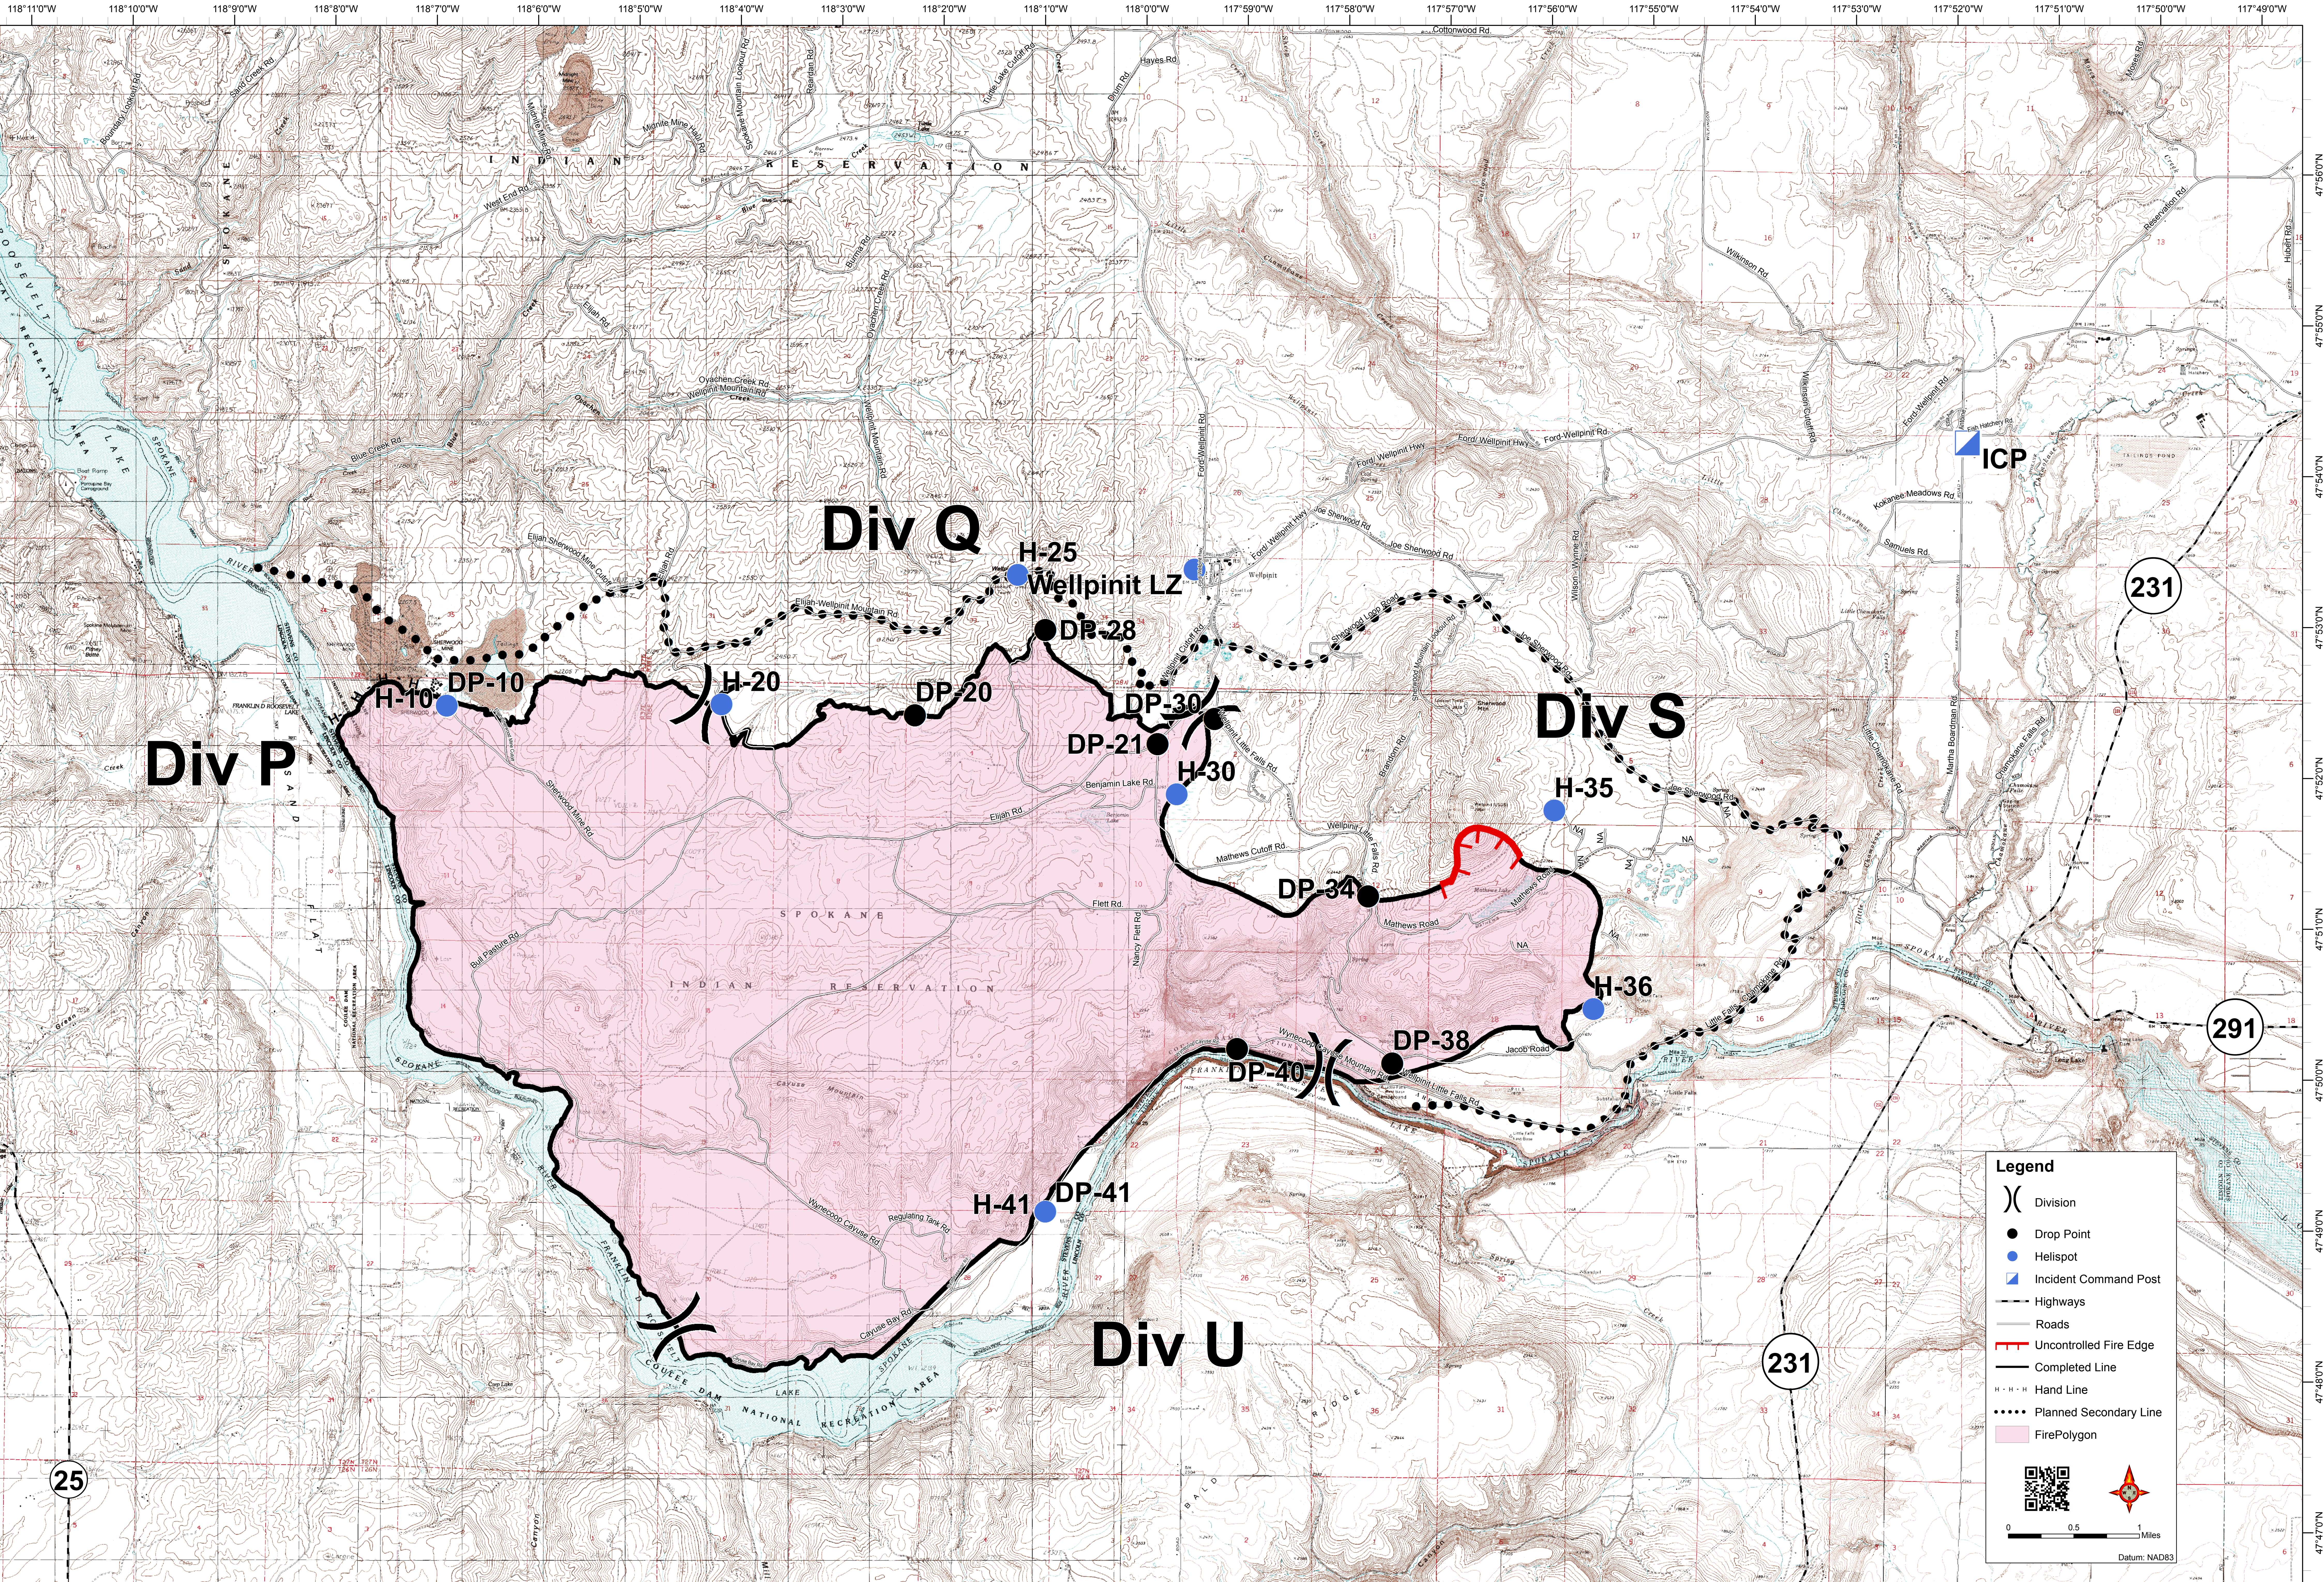

Cayuse Mountain Fire

WA-SPA-000024

BRIEFING MAP Approx. 18,116 Acres

September 5, 2016

Legend

- () Division
- Drop Point
- Helispot
- ▢ Incident Command Post
- Highways
- Roads
- Uncontrolled Fire Edge
- Completed Line
- - - Hand Line
- Planned Secondary Line
- FirePolygon

0 0.5 1 Miles

Datum: NAD83