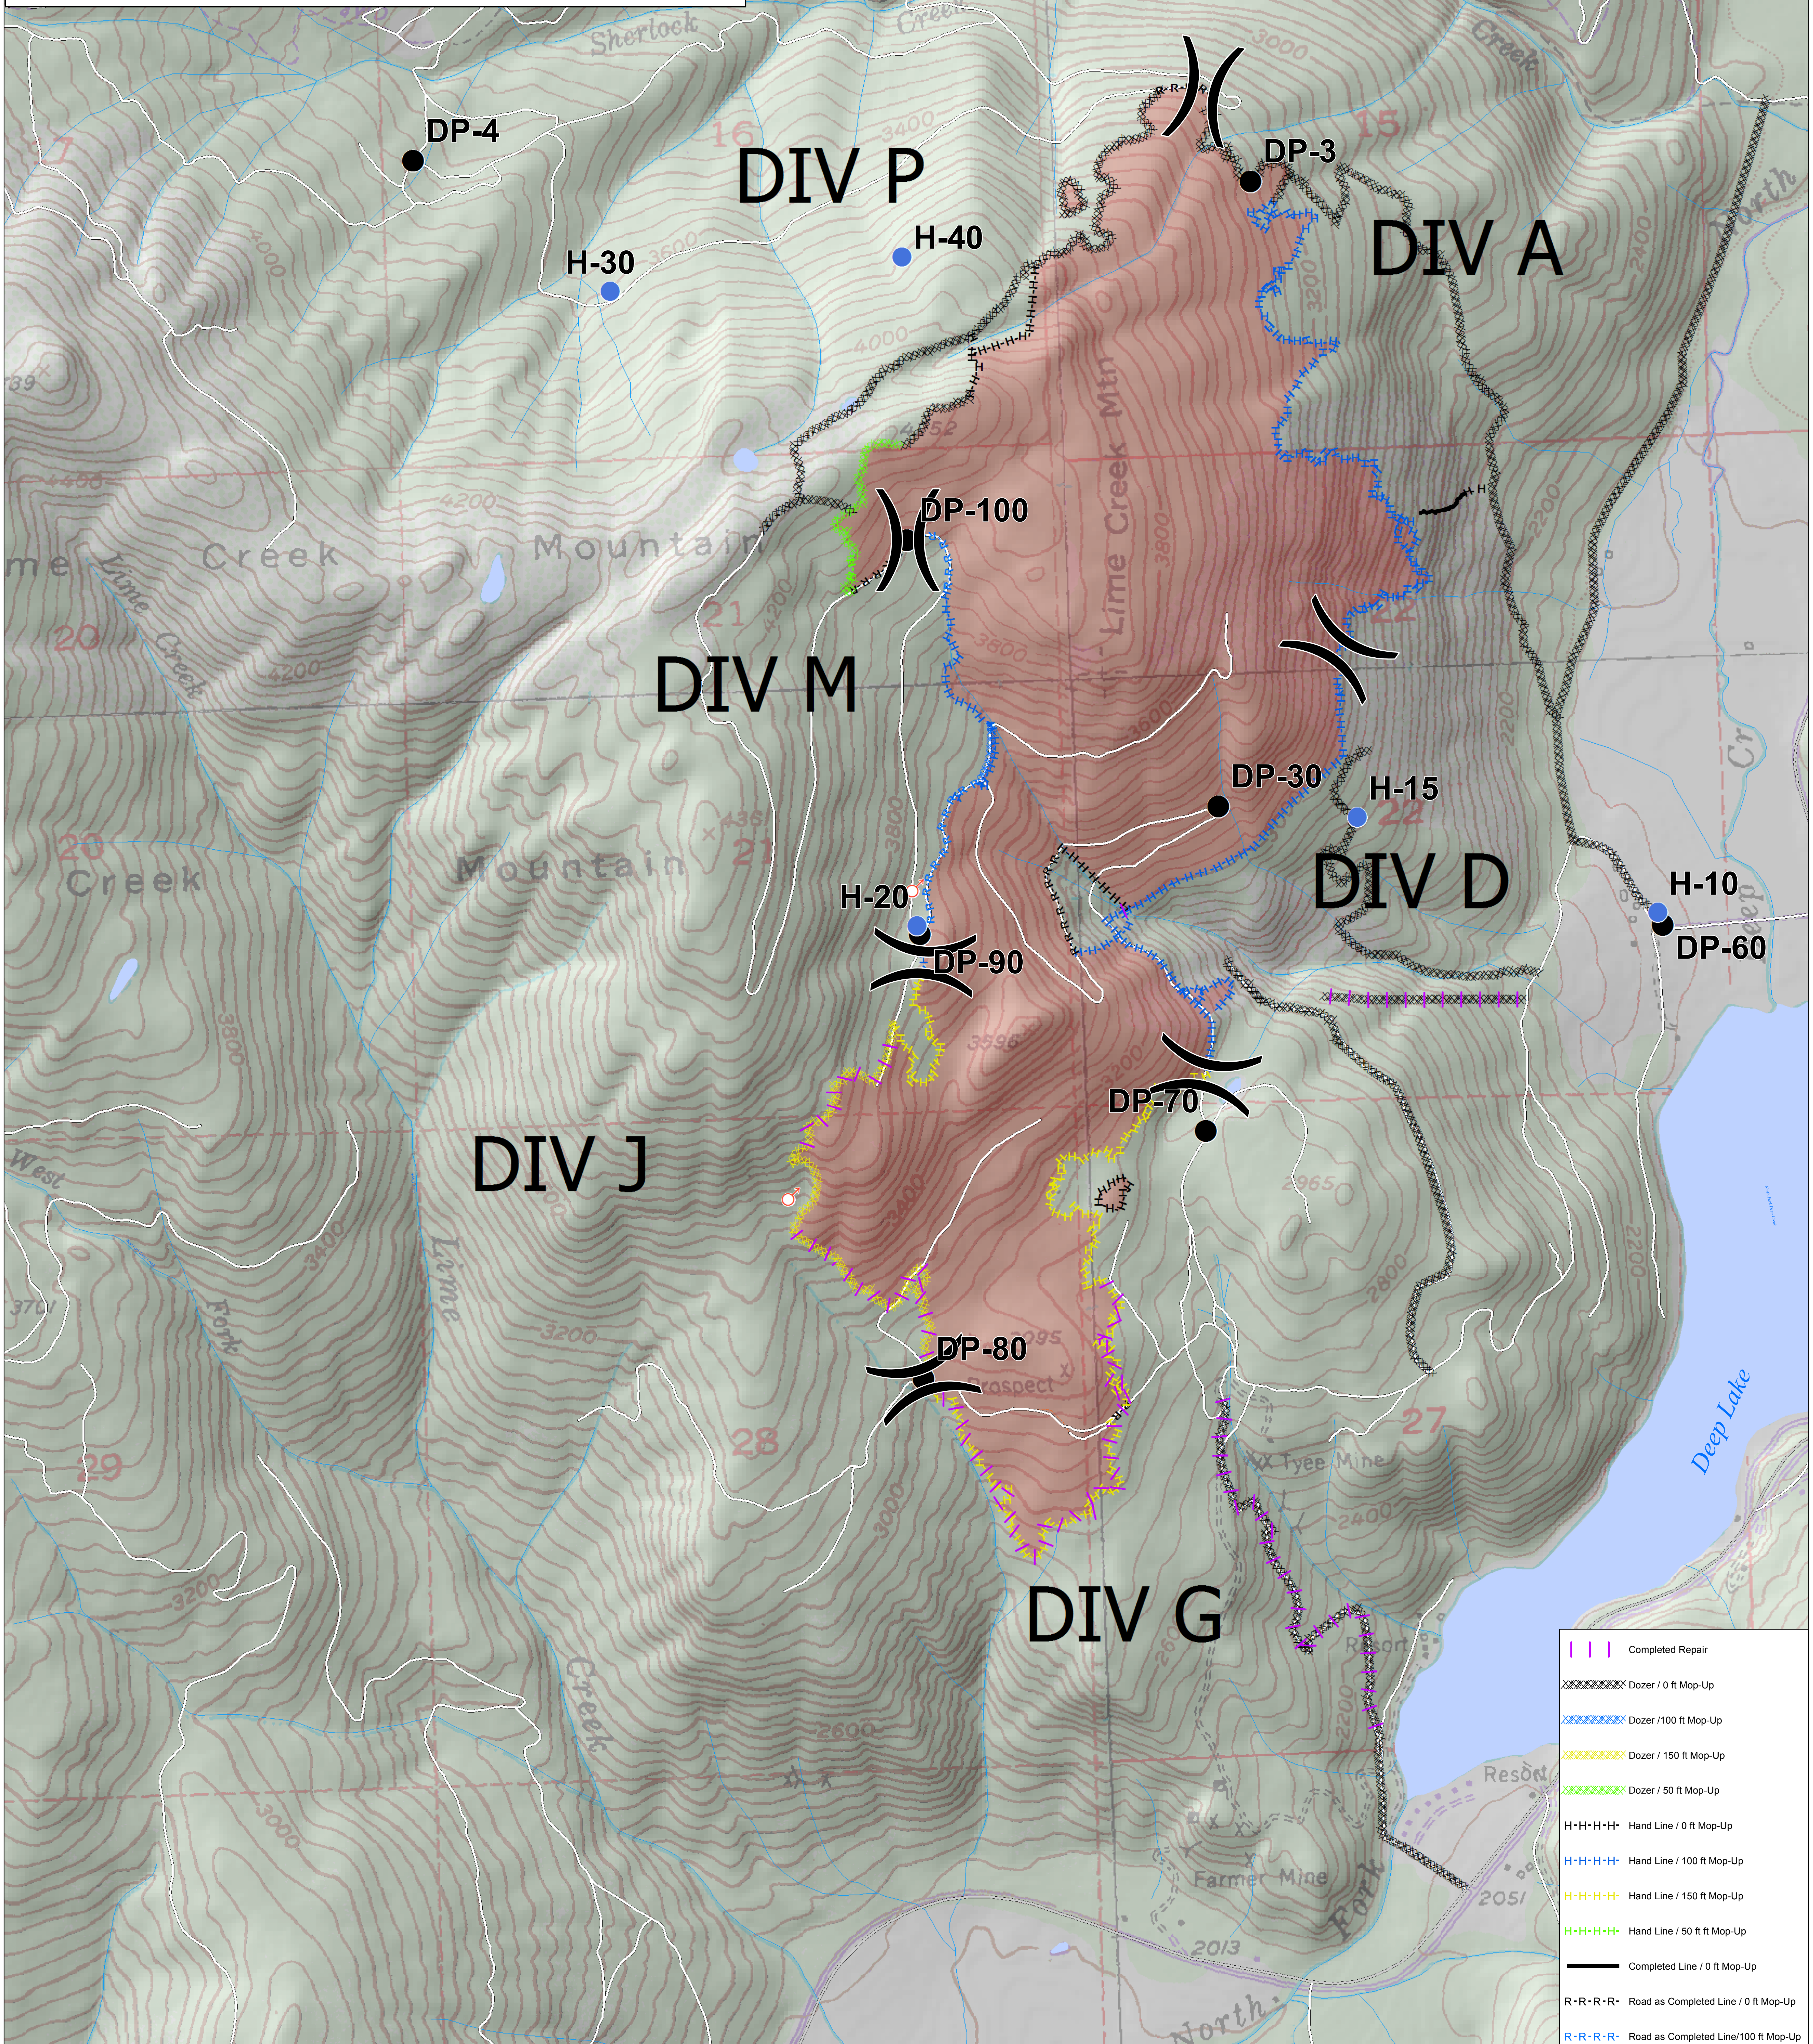

Deep North Fire

221-AGL
WA-NES-802

Turn-Back Progression Map

	Completed Repair
	Dozer / 0 ft Mop-Up
	Dozer / 100 ft Mop-Up
	Dozer / 150 ft Mop-Up
	Dozer / 50 ft Mop-Up
	Hand Line / 0 ft Mop-Up
	Hand Line / 100 ft Mop-Up
	Hand Line / 150 ft Mop-Up
	Hand Line / 50 ft Mop-Up
	Completed Line / 0 ft Mop-Up
	Road as Completed Line / 0 ft Mop-Up
	Road as Completed Line / 100 ft Mop-Up