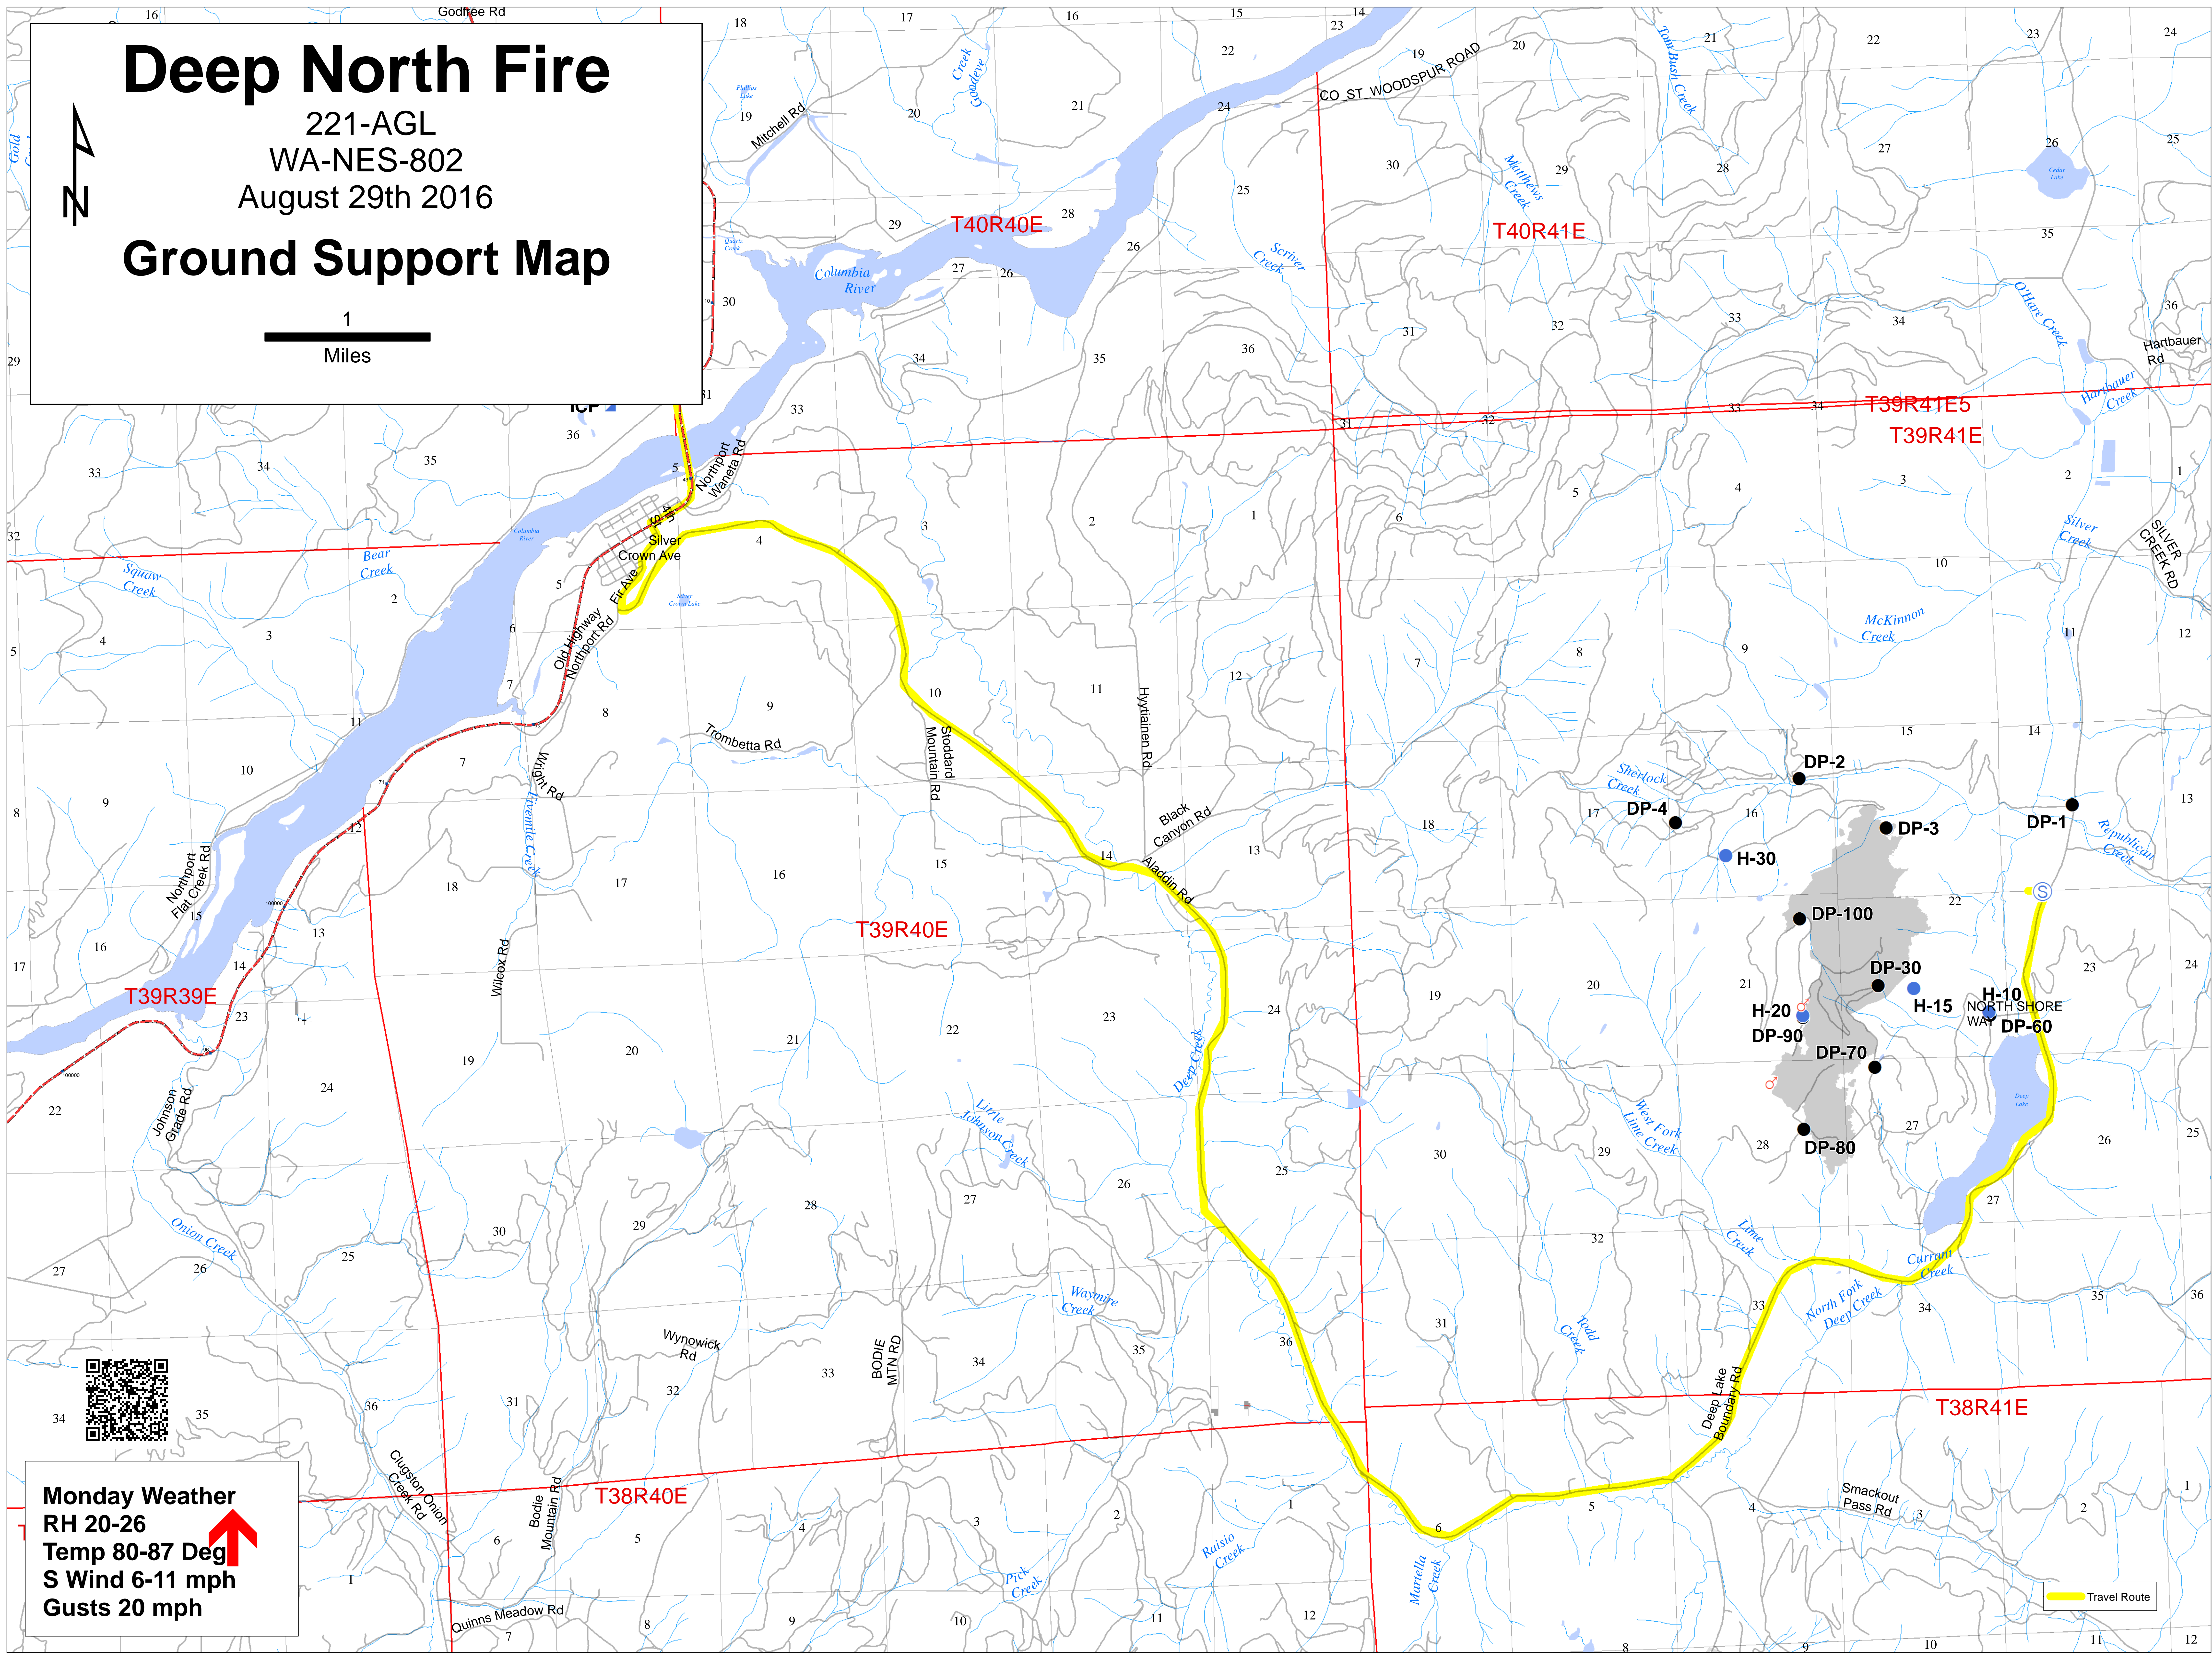

# Deep North Fire

221-AGL  
WA-NES-802  
August 29th 2016

## Ground Support Map

1  
Miles

**Monday Weather**  
RH 20-26  
Temp 80-87 Deg   
S Wind 6-11 mph  
Gusts 20 mph

 Travel Route