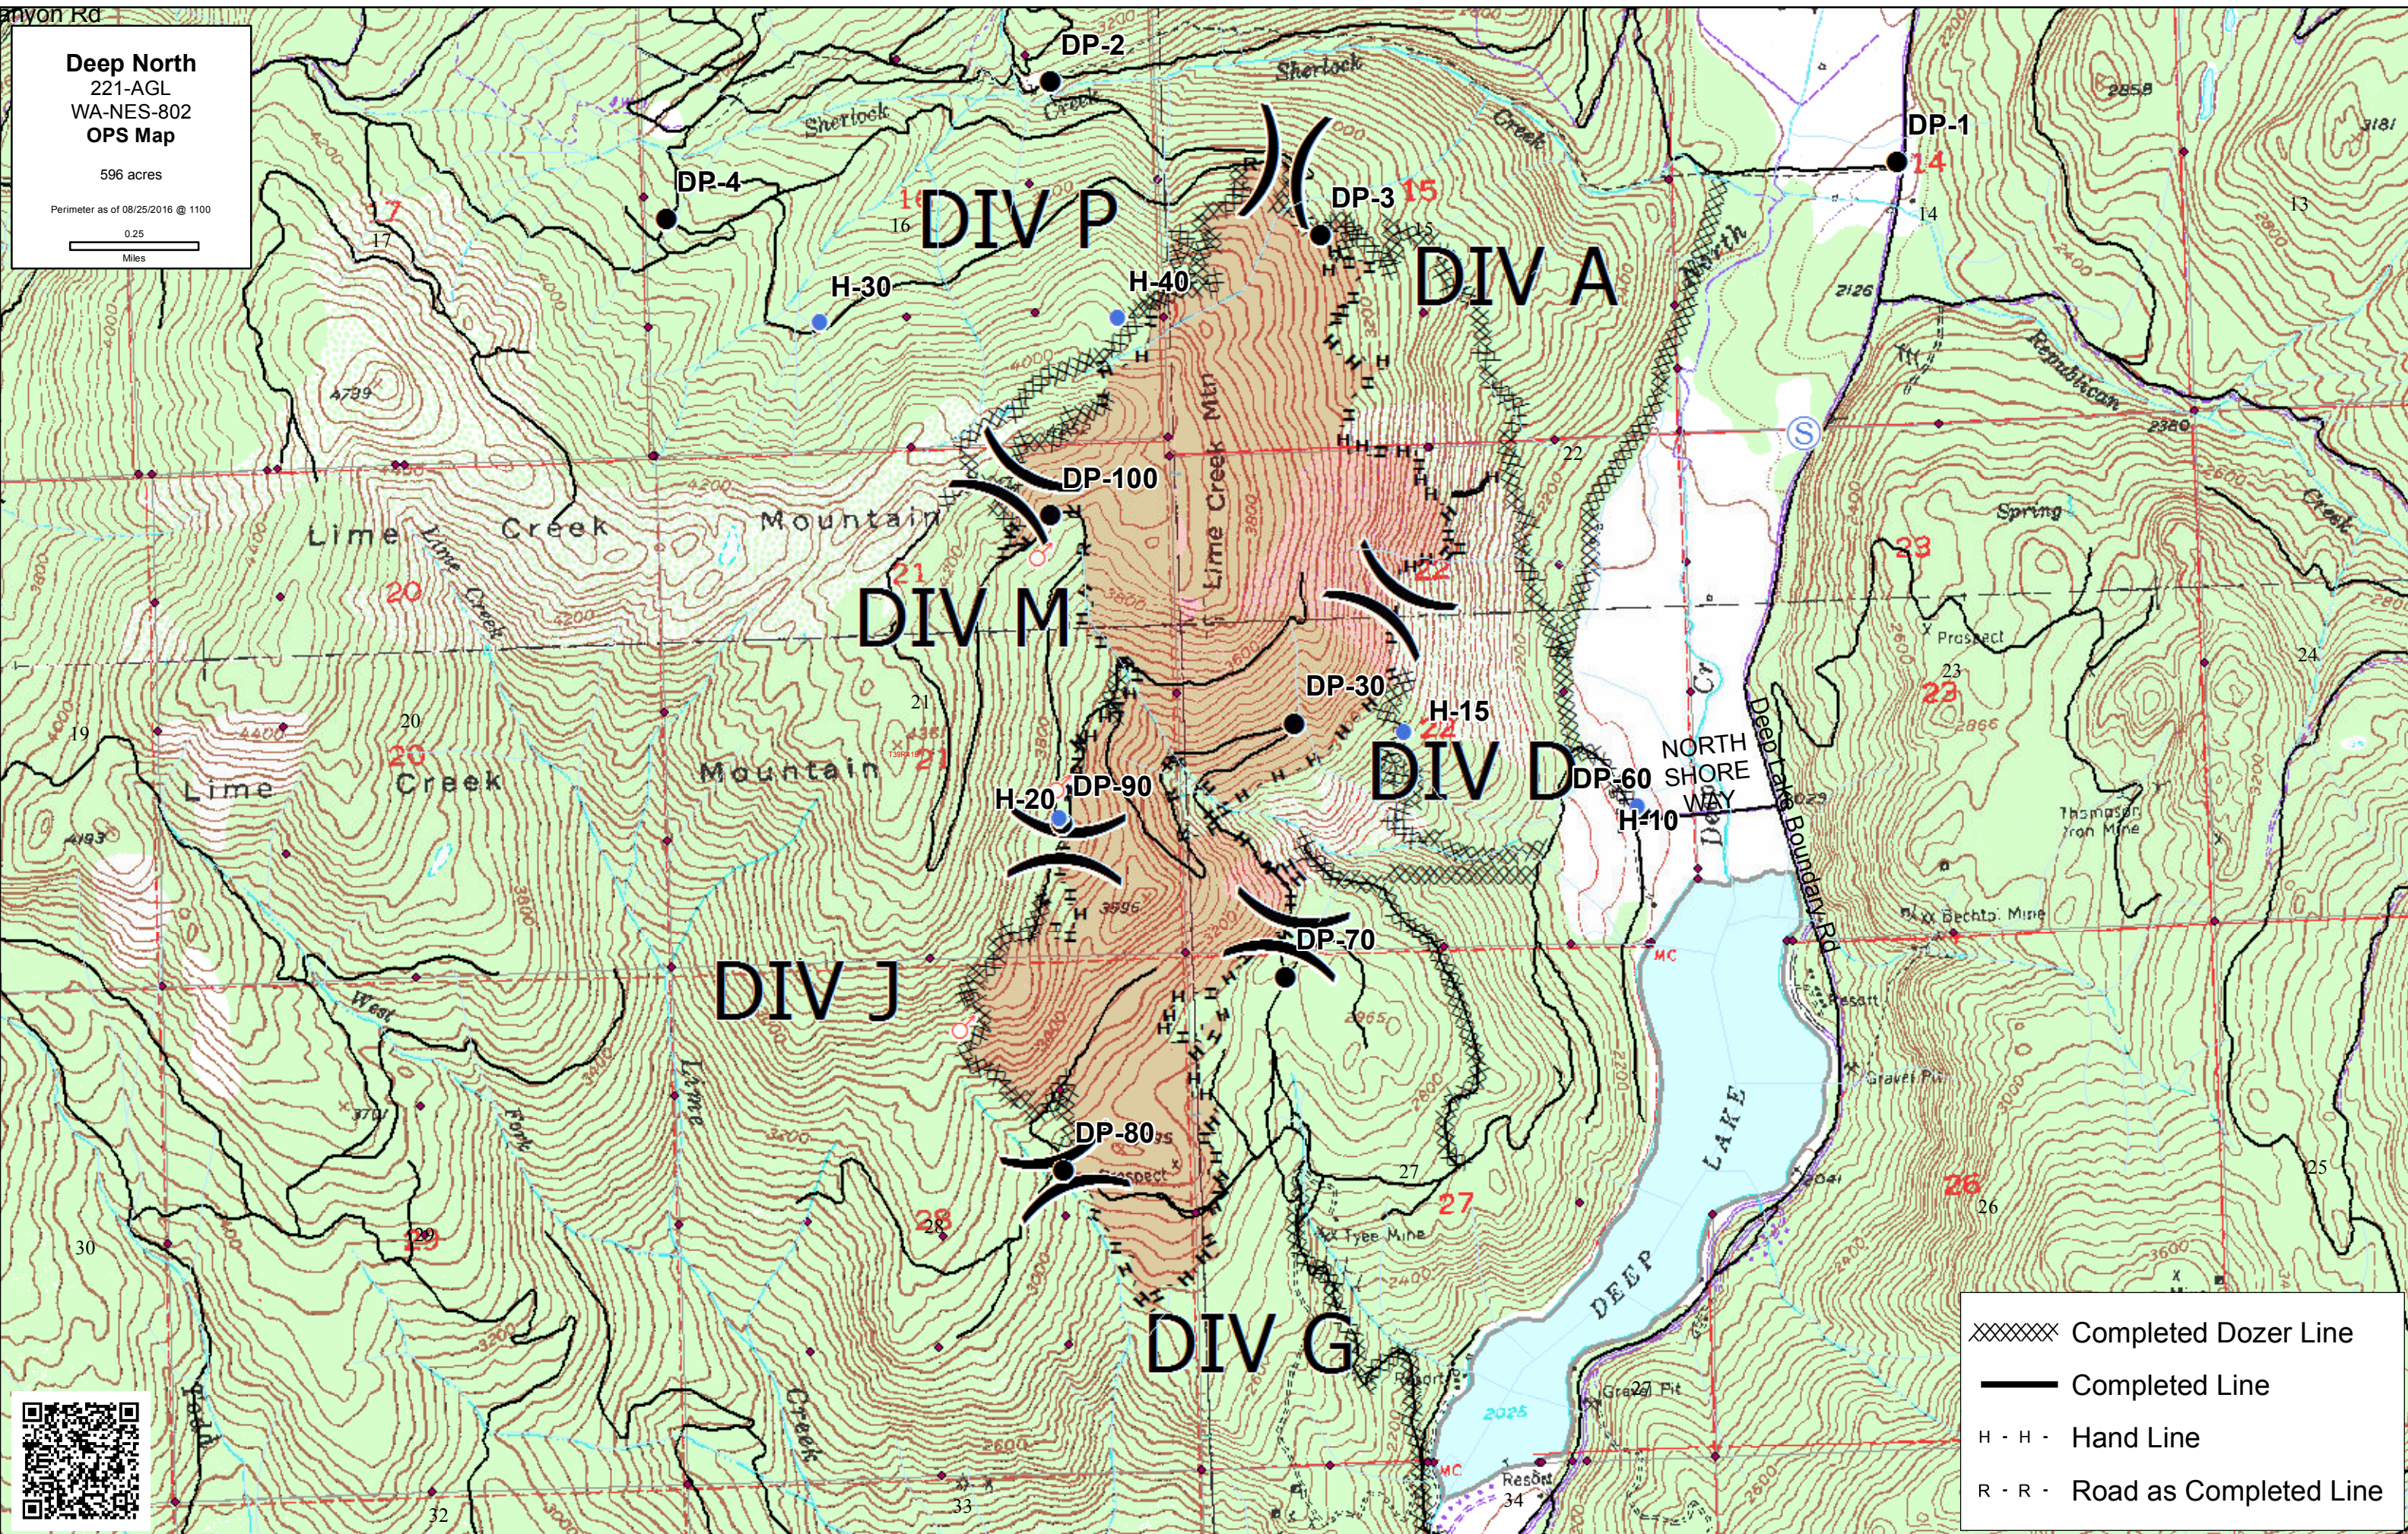

Deep North
 221-AGL
 WA-NES-802
OPS Map

 596 acres
 Perimeter as of 08/25/2016 @ 1100
 0.25
 Miles

XXXXXX Completed Dozer Line
 — Completed Line
 H · H · Hand Line
 R · R · Road as Completed Line