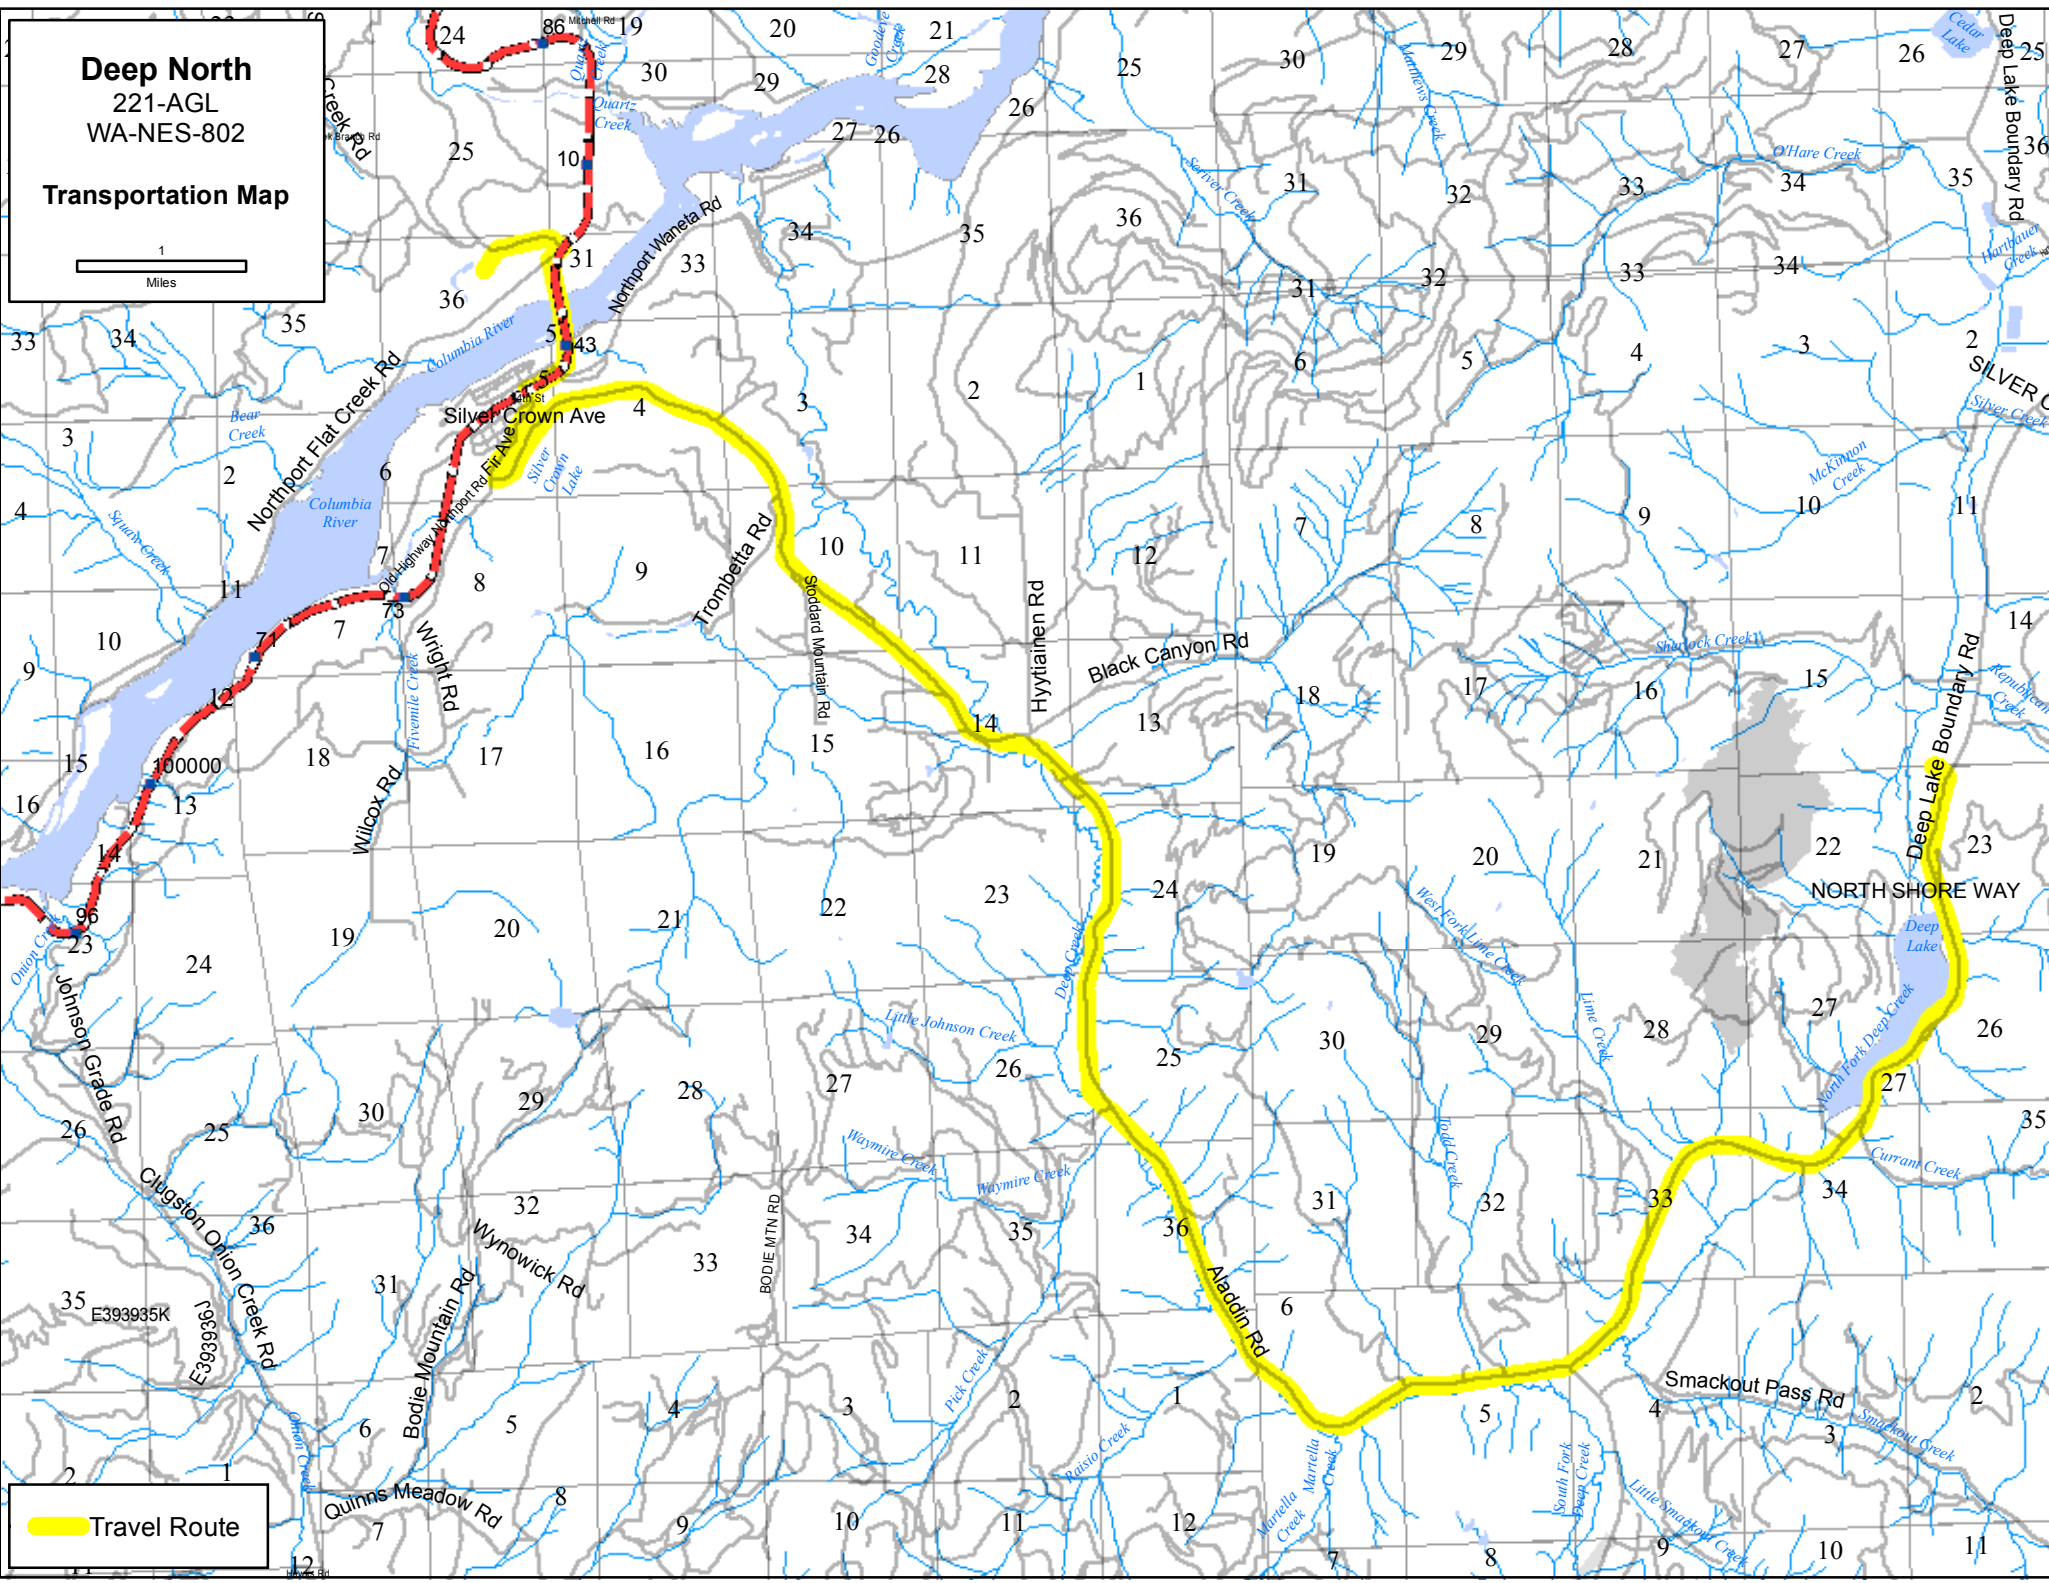

Deep North
221-AGL
WA-NES-802

Transportation Map

Travel Route