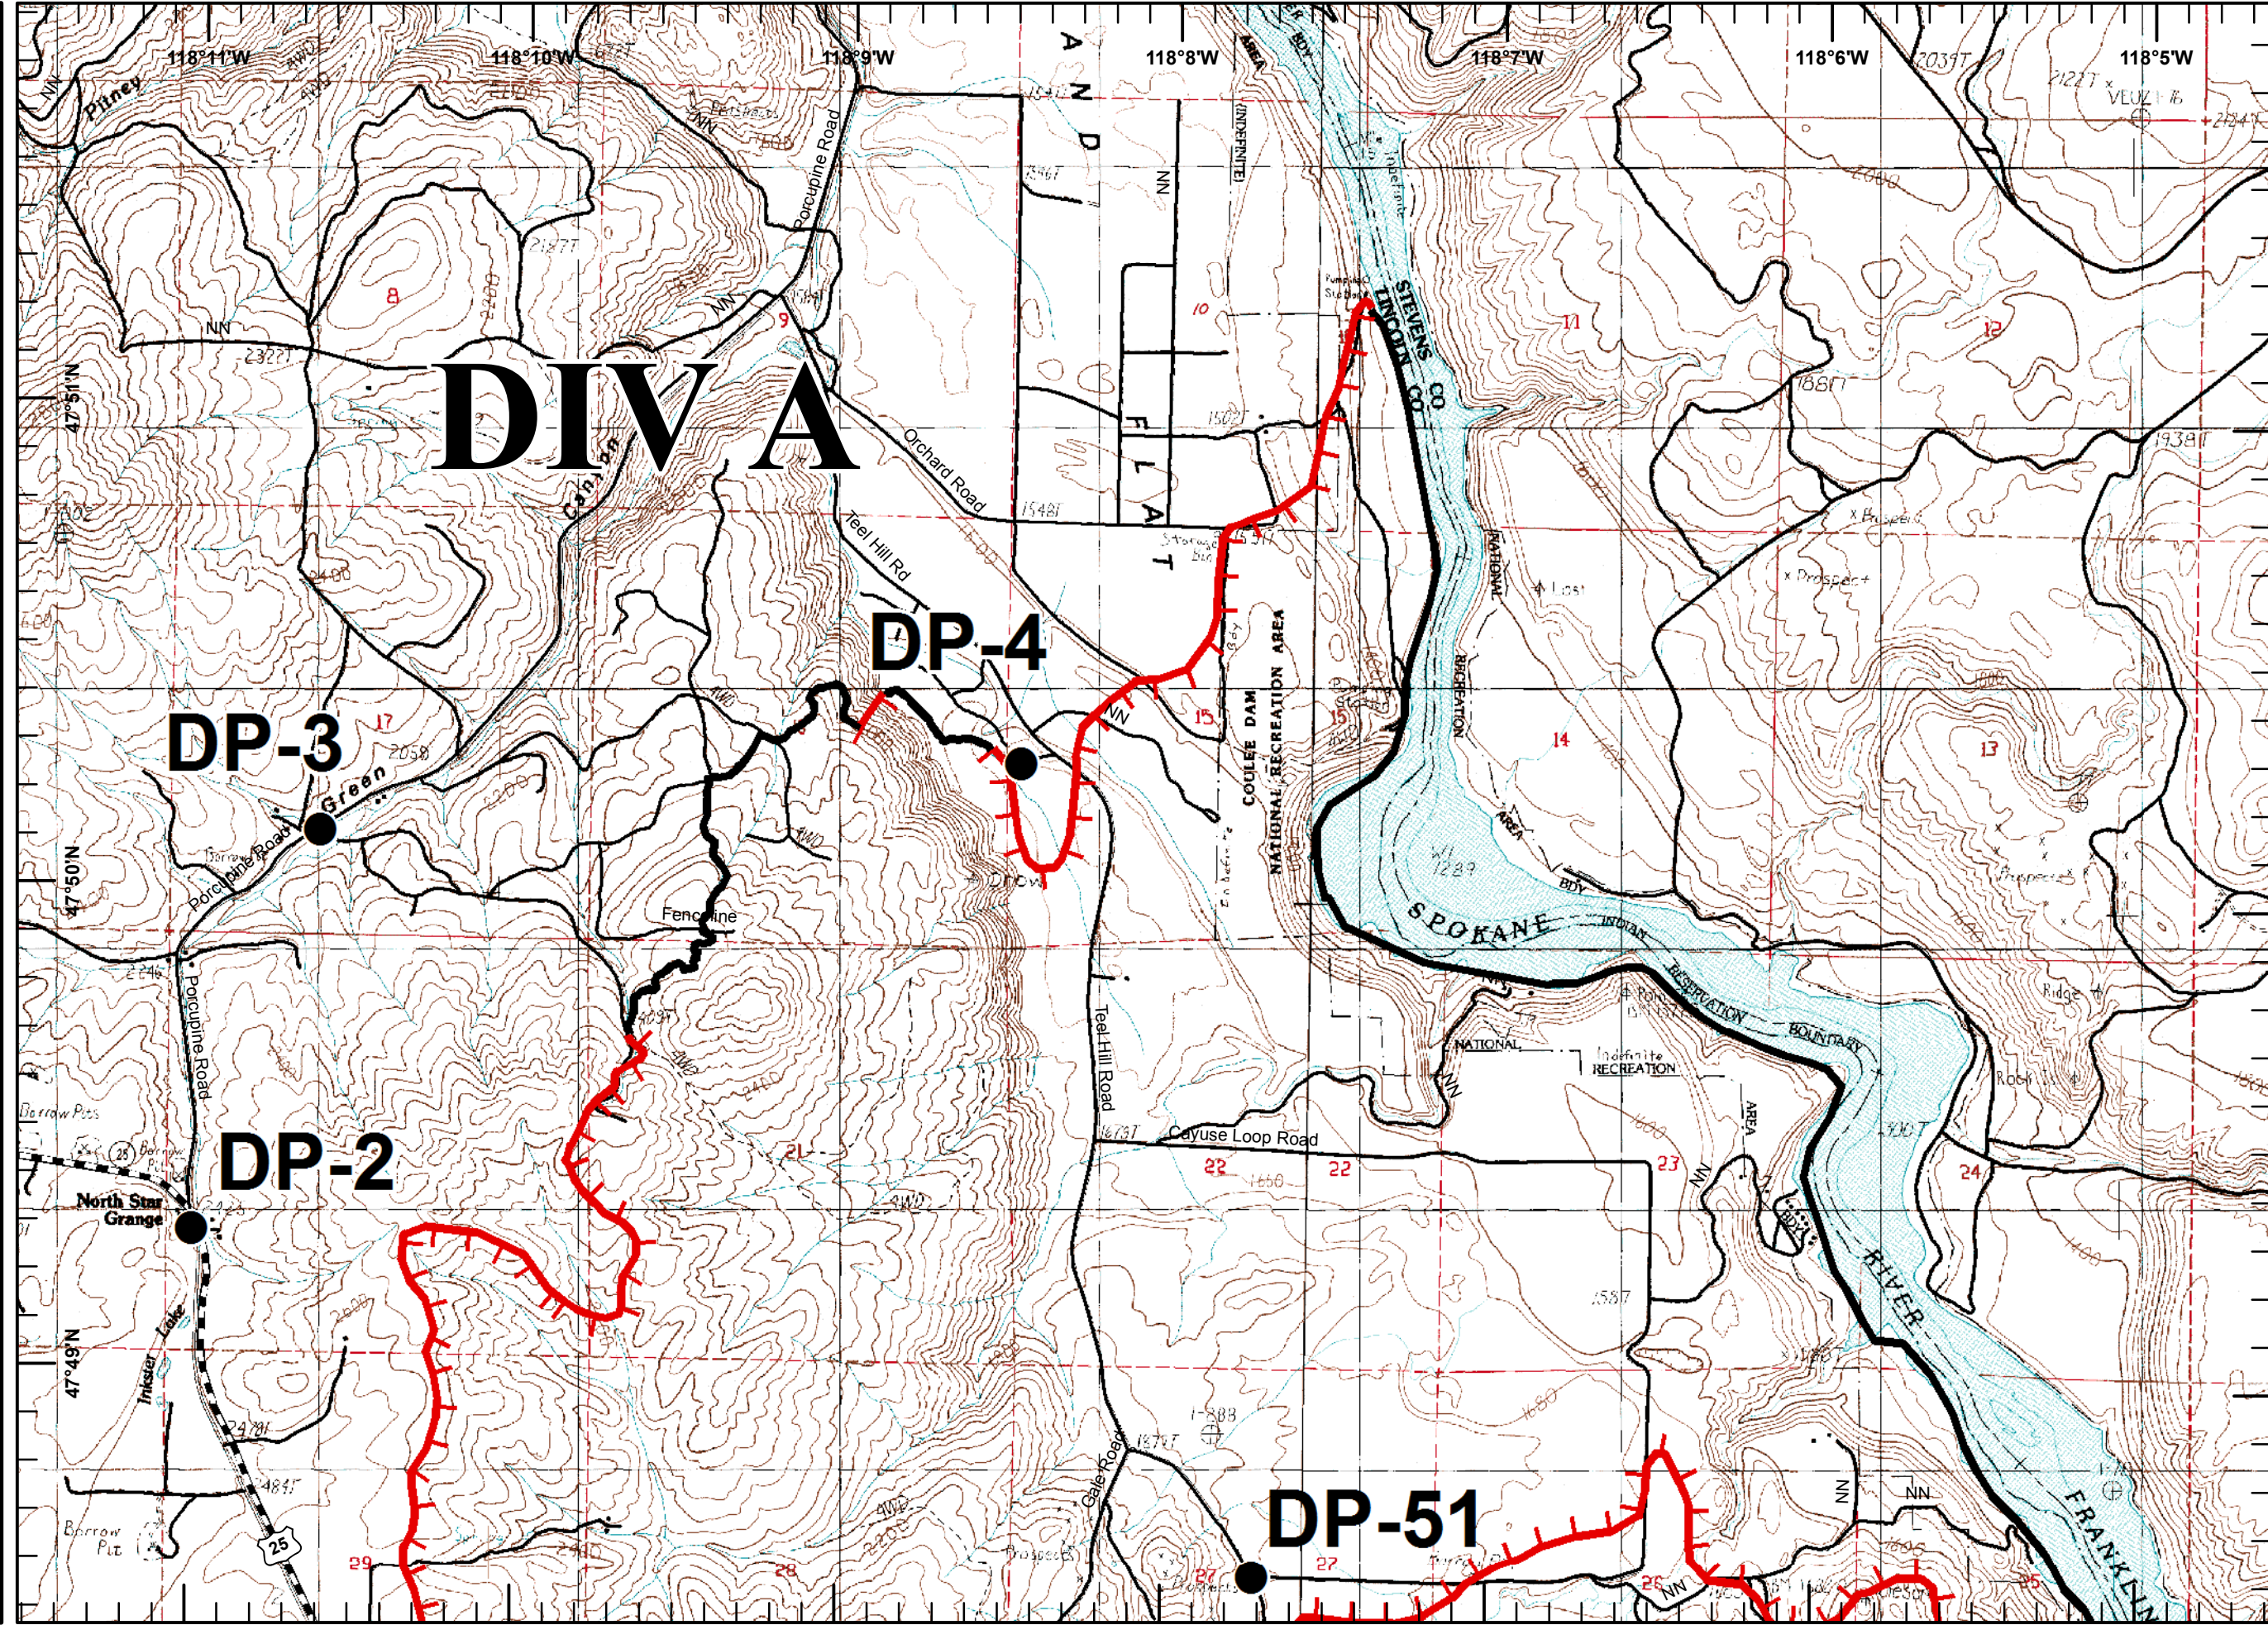

Hart Fire
WA-NES-000806
August 25, 2016
Day
UTM NAD 83

Page 1

Legend

- Drop Point
- ┌ Uncontrolled Fire Edge
- Completed Line

JT
August 25, 2016
0600

Hart Fire
WA-NES-000806
August 25, 2016
Day
UTM NAD 83

Page 2

Legend

- Drop Point
- ┌┐ Uncontrolled Fire Edge
- Completed Line
- ⌋ Division

JT
August 25, 2016
0600