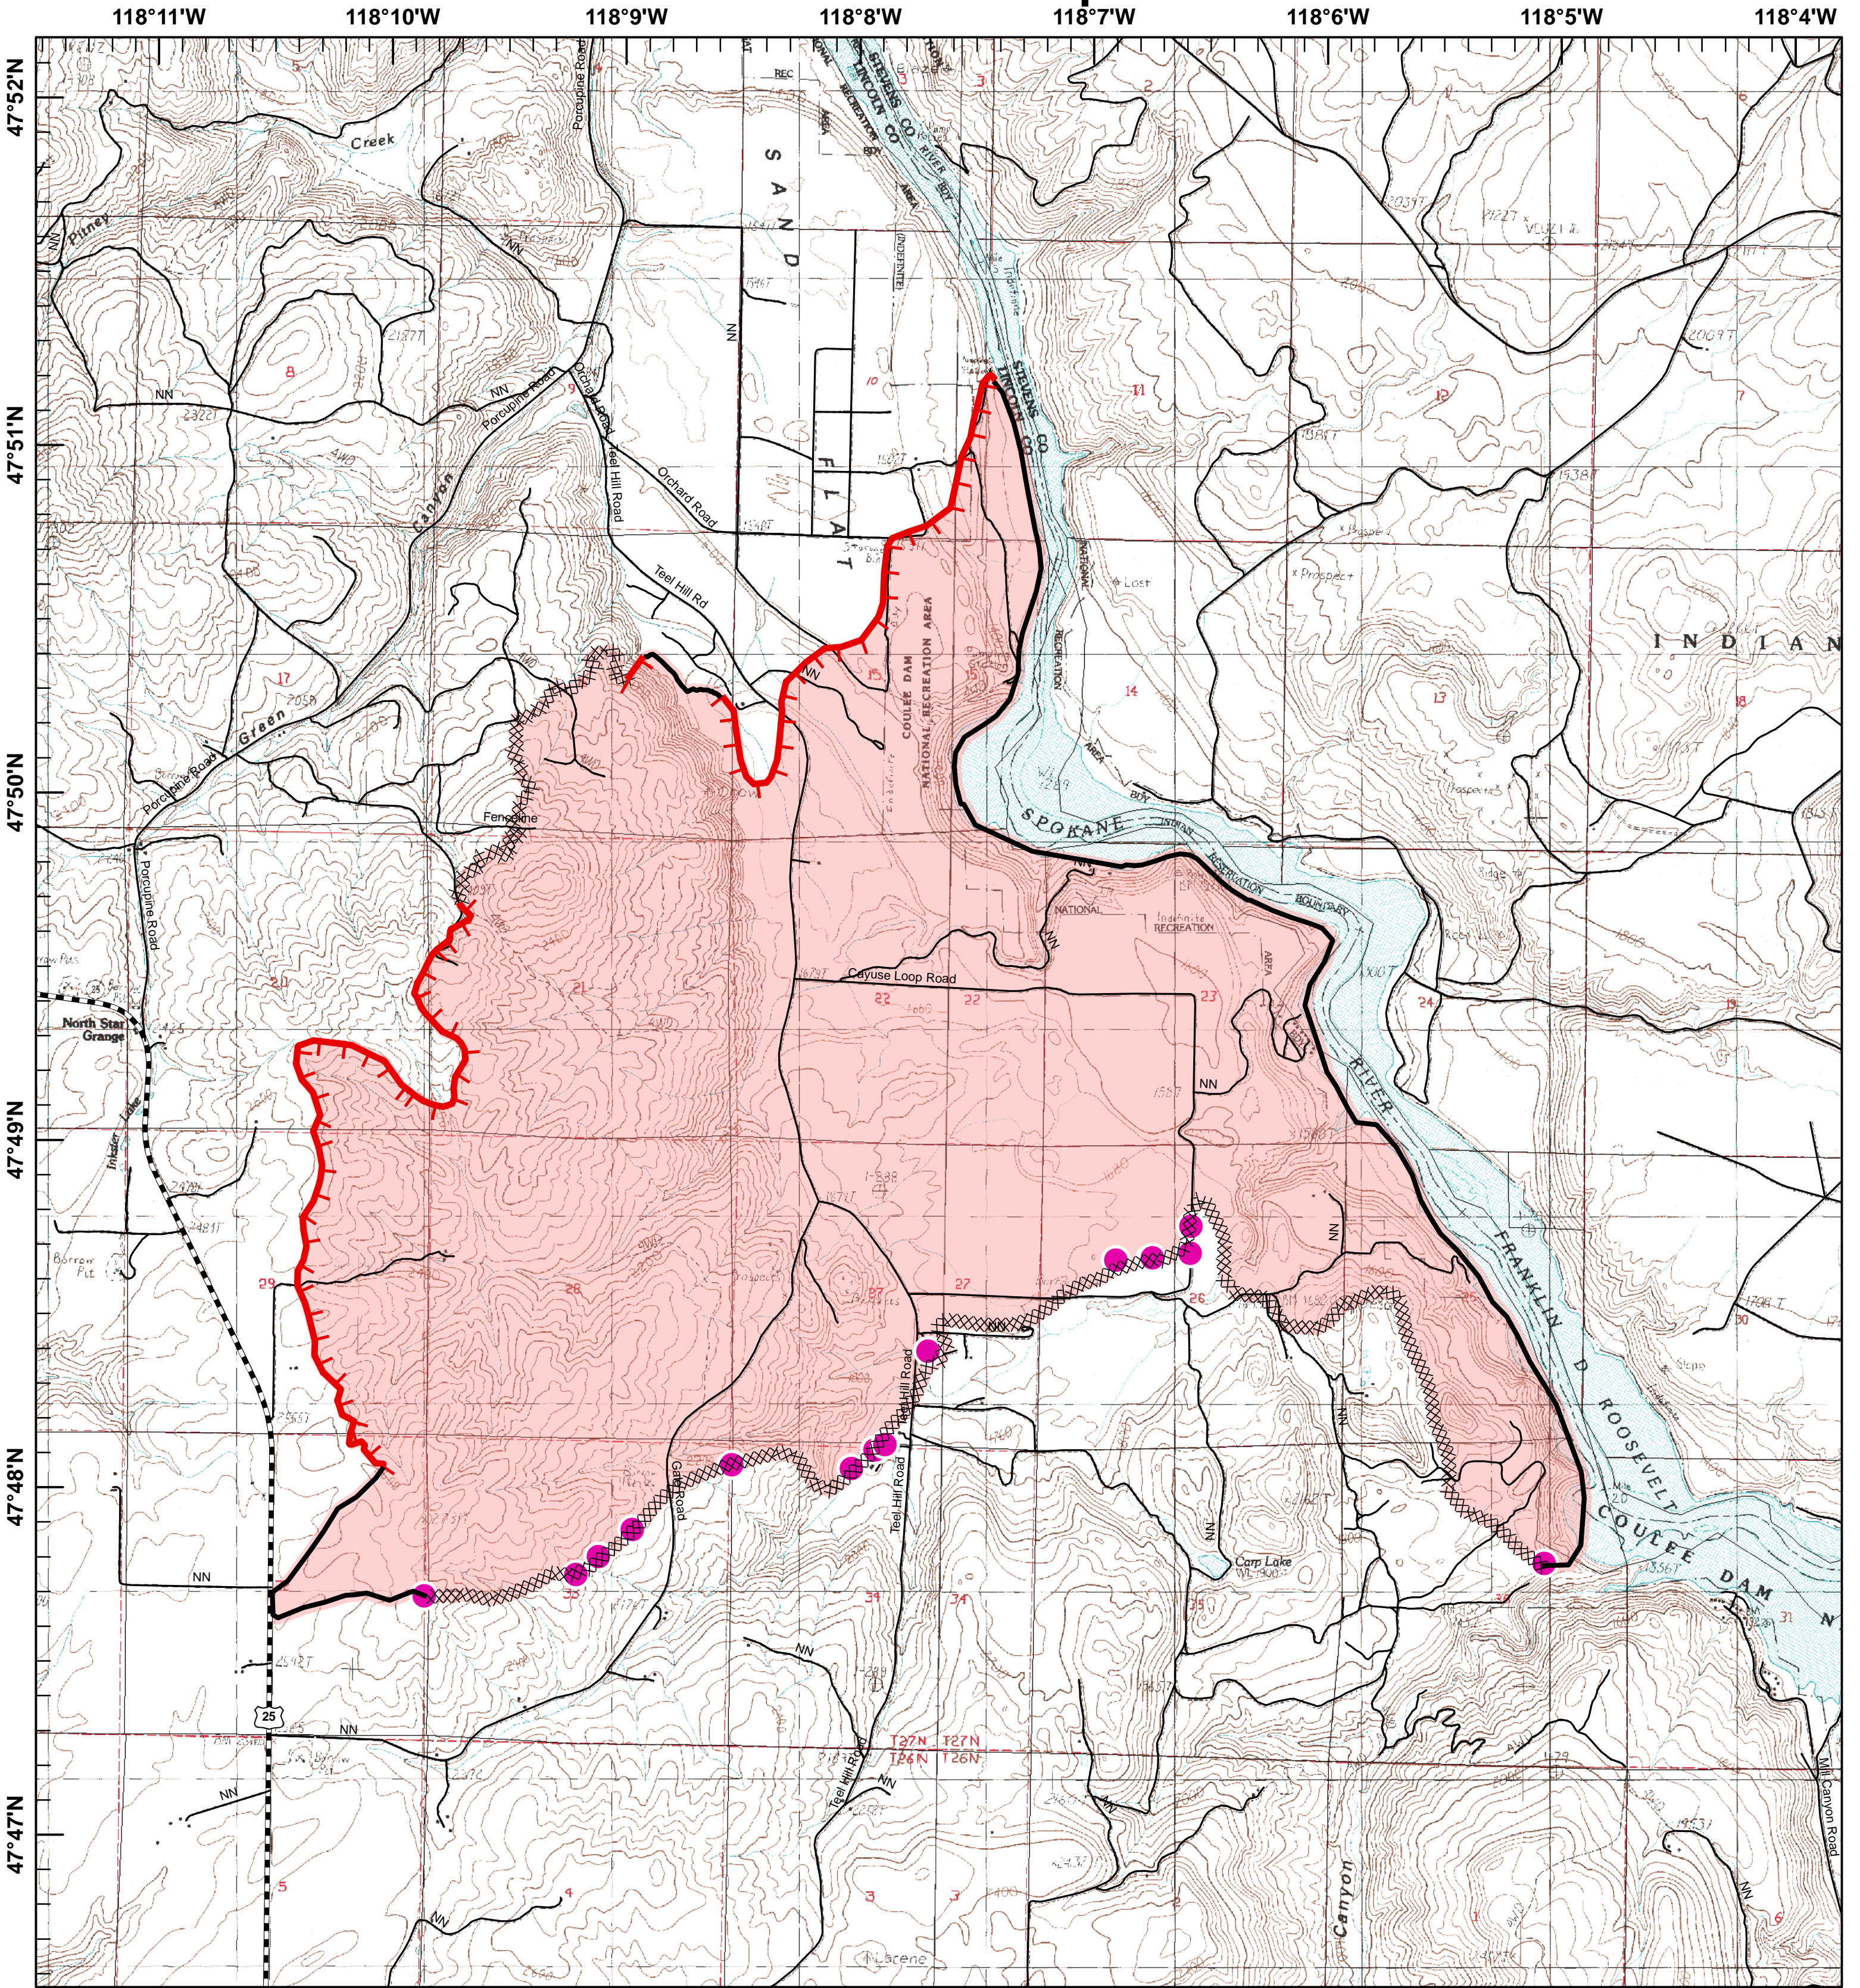

Rehab Map

Legend

- XXXXXX Completed Dozer Line
- Completed Line
- ┌─┐ Uncontrolled Fire Edge
- Fences Cut
- FirePolygon
- ══ Highway
- Road

Gray
August 24, 2016
2130 Hours

Hart Fire
WA-NES-000806
August 25, 2016
UTM NAD 1983