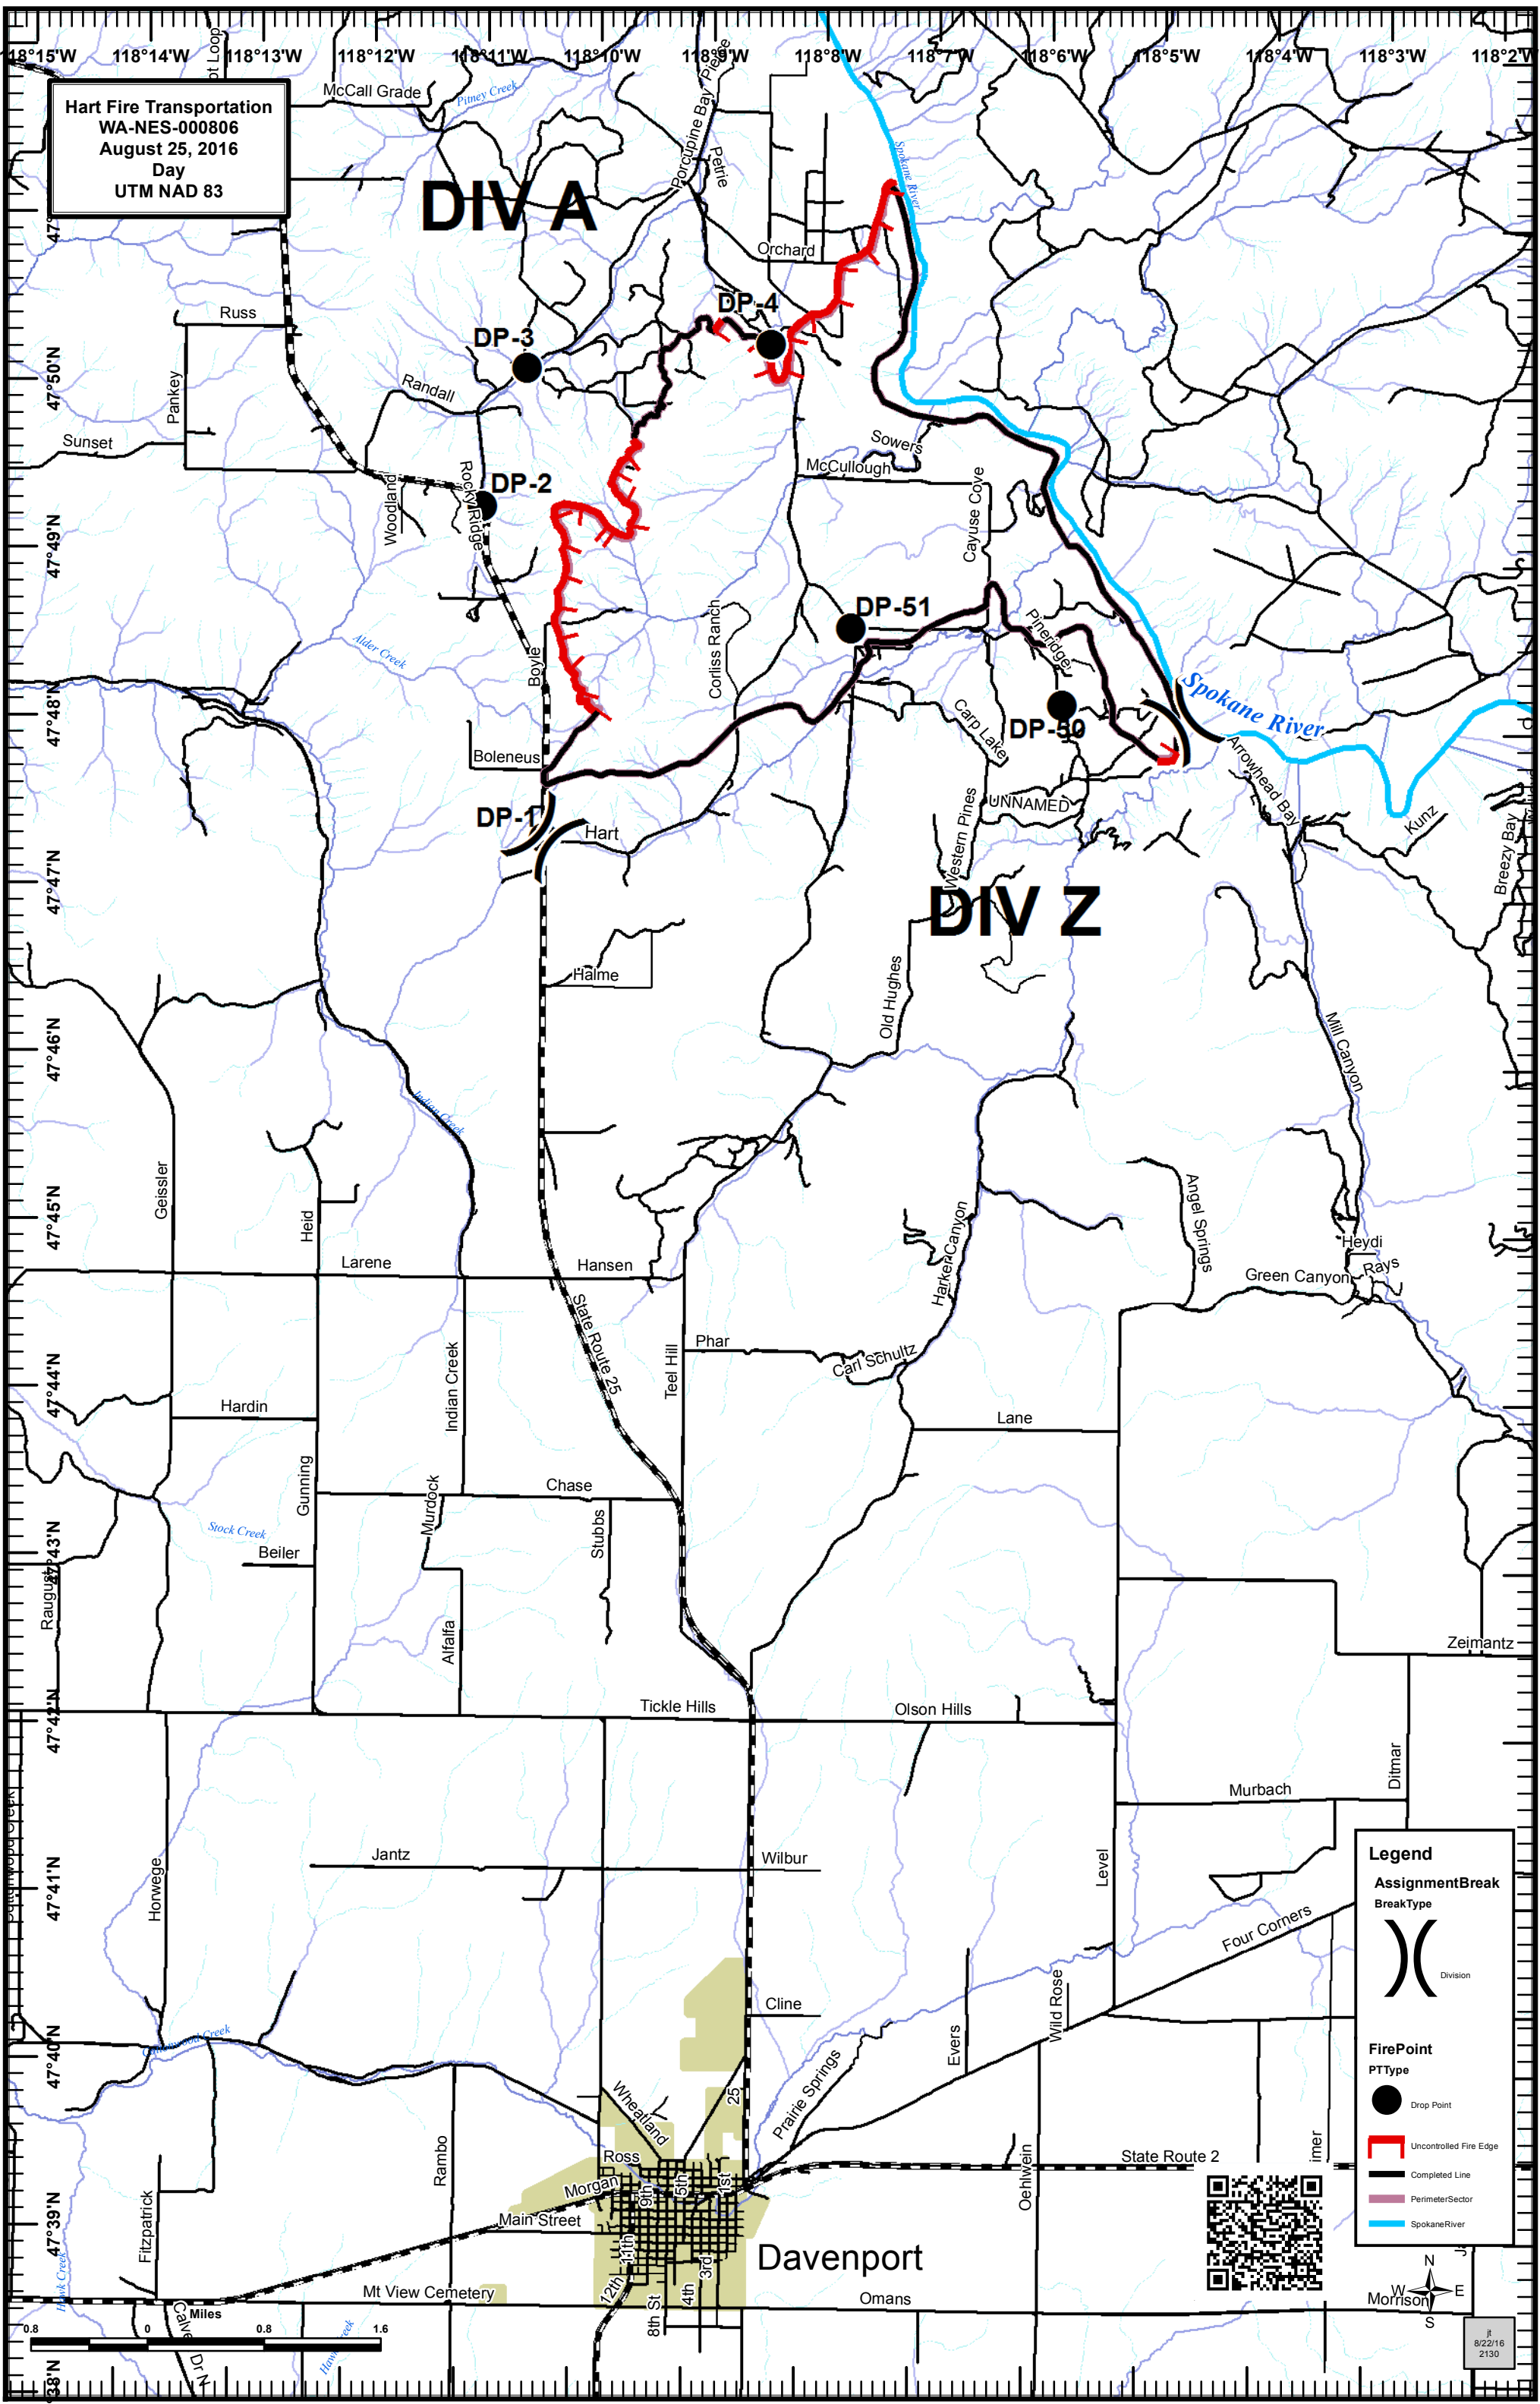

Hart Fire Transportation
 WA-NES-000806
 August 25, 2016
 Day
 UTM NAD 83

DIV A

DIV Z

Legend

AssignmentBreak
 BreakType
) (Division

FirePoint
 PTType
 ● Drop Point
 [Red Line with Tick] Uncontrolled Fire Edge
 [Black Line] Completed Line
 [Pink Area] PerimeterSector
 [Blue Line] SpokaneRiver

jt
 8/22/16
 2130